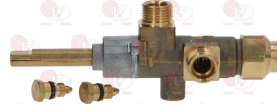

FAGOR U262106000
FAGOR 12017387

FAGOR U262107000

FAGOR 12017386

3348199 GAS TAP COPRECI CAL3200
with pilot flame
pipe flange fitting $\varnothing$ 21 mm
outlet fitting $\varnothing$ 3/8" M
thermocouple connection M8x1
D-shaped pin $\varnothing$ 8x6.5 mm