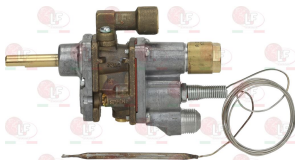

FAGOR R612101000

FAGOR R782130000

FAGOR U262102000