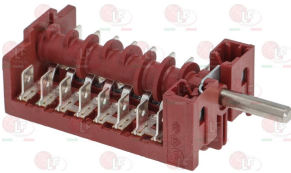

FAGOR S513001000

3057093 SELECTOR SWITCH 0-3 POSITIONS
contact capacity 16A 250V - max 150°C
D-shaped pin \varnothing 6x4.6 mm

FAGOR 12120743

FAGOR 602113P0021

3057133 SELECTOR SWITCH 0-3 POSITIONS
contact capacity 16A 250V - max 125°C
D-shaped pin \varnothing 6x4.6 mm