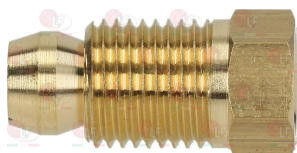

FAGOR 12008676

3020083 FITTING AND OLIVE \varnothing 4 mm
thread M10x1 - height 27 mm

FAGOR U442133000

FAGOR 12008755

3020084 FITTING AND OLIVE \varnothing 6 mm
thread M10x1 - h 10 mm

FAGOR U134323000

FAGOR 12008715