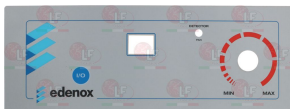

FAGOR 12021151

3241238 KNOB GREY ø 71 mm 12-3-4-5-6-7-8
D-shaped hole 8x6.5 mm

FAGOR R202103000

FAGOR R202106000

FAGOR R202130000

FAGOR 12021178

Labels for control panels

5050540 ADHESIVE CONTROL PLATE 750x98 mm