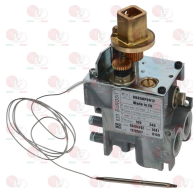

3526177 VALVE 630 EUROSIT OVEN 100÷340°C
inlet $\varnothing$ 3/8" F - outlet $\varnothing$ 3/8" F
thermocouple connection M9x1
maximum gas inlet pressure 50 mbar
outlet pressure adjustment range
3÷18 mbar
ambient temperature 0÷120°C
capillary length 1050 mm
bulb $\varnothing$ 4x74 mm