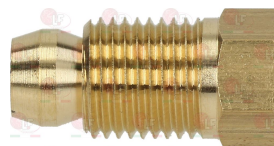

FAGOR U134323000

FAGOR 12008715