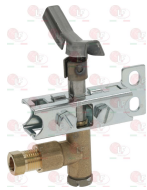

FAGOR S312107000

FAGOR 12008740

3020313 3-FLAME PILOT BURNER SIT
multigas type with nozzle $\varnothing$ 0.20 mm
with 3 positions bracket