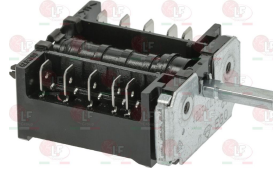

FAGOR X163007000

3057087 SELECTOR SWITCH 0-3 POSITIONS
contact capacity 16A 250V - max 150°
D-shaped pin $\varnothing$ 6x4.6 mm