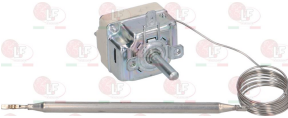

FAGOR AS3410030
FAGOR 12037983

FAGOR AS34440001

FAGOR 12033185

5029731 SINGLE-PHASE THERMOSTAT 30-90°C
complete with kKNOB
D-shaped pin $\varnothing$ 6x4,6 mm
covered capillary length 2000 mm
bulb $\varnothing$ 6x90 mm