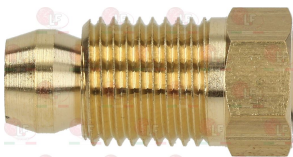

FAGOR R302130000

FAGOR 12002362

3020109 DEFLECTOR 2 FLAMES FOR PILOT SIT

5048713 DEFLECTOR 3 FLAMES FOR PILOT SIT

3020084 FITTING AND OLIVE \varnothing 6 mm
thread M10x1 - h 10 mm

FAGOR U134323000

FAGOR 12008715