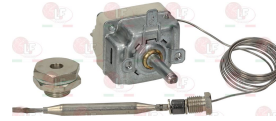

FAGOR R084845576