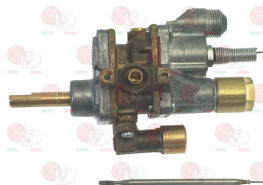

FAGOR Q307034000

FAGOR 12010025

FAGOR 12012011

FAGOR 12017288

5017694 THERMOSTATIC TAP COPRECI

setting temperature 300°C
 Flange connection
 by-pass \varnothing 0.6 mm
 outlet fitting \varnothing 3/8"
 thermocouple connection M8x1
 complete with nozzle 0.50 mm
 bulb \varnothing 4x84 mm
 capillary length 1100 mm
 D-shaped pin long \varnothing 8x6.5 mm