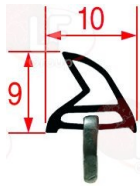

Gaskets for oven door

3186141 OVEN DOOR GASKET 500x280 mm
of silicone elastomer
with fastening clips - 3 sides
profile dimensions 10x9 mm
BLACK COLOUR