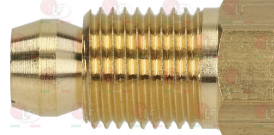

FAGOR U134323000

FAGOR 12008715

3020102 HEXAGON HEAD SCREW 3/16"x18 mm
for PILOT BURNER SIT