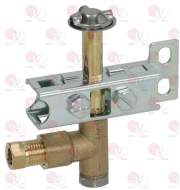

3020006 THREE-FLAME PILOT BURNER SIT
multigas with jet $\varnothing$ 0.20 mm
with 3 positions bracket