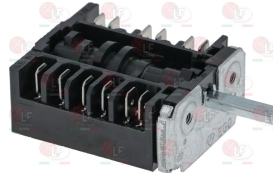

FAGOR U673007000

FAGOR 12024405

Sleeving for cables

3050752 SILICONE SEALING BRAIDING $\varnothing$ 6 mm - 10 m
 $\varnothing$ int. 6 mm
temperature -60°+280°C
for 100 m rolls see 3050152