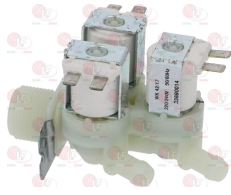

3120014 SOLENOID VALVE ELBI TYPE 369 3-WAY 180°
220/240V 50/60Hz - max temperature 90°C
inlet 3/4" - three outlets ø 10.5 mm