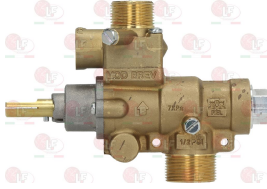

3020078 PIPE FITTING \varnothing 6 mm
thread M10x1 - h 10.5 mm

FAGOR S312107000

FAGOR 12008740

3348297 VERTICAL FLANGE \varnothing 12/10 mm
without flow regulator
thread M20x1.5 mm
for model PEL 22

3348013 GAS TAP 23S/V
 with pilot flame
 with vertical flange
 inlet fitting M28x1.5mm
 outlet connection M24x1.5mm
 with flow regulator
 thermocouple connection M10x1
 D-shaped pin \varnothing 10x8 mm