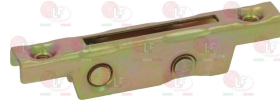

Suitable for:

FAGOR

3053006 RIGHTHAND DOOR HINGE FOR OVEN
mounting distance 175 mm - overall length 205 mm
height 160 mm

FAGOR U010504000

FAGOR U020528000

FAGOR 12009225

3053003 DOOR HINGE ROLL HOLDER
mounting distance 95 mm - overall length 118 mm
height 23 mm

FAGOR U010512000

FAGOR 12008998

3053234 HINGE COVER
mounting distance 95 mm - dimensions 124x20 mm

3053299 HINGE COVER
mounting distance 77 mm - dimensions 129x26 mm

FAGOR U010510000

FAGOR 12002123

7101753 SPRING HOUSING

FAGOR 12037723

FAGOR 6003010136

3250148 SPRING LOAD PIN
12 pin holes $\varnothing$ 22 mm

FAGOR S116120000

FAGOR 12009142

Hot plates

3312072 FLAT PLATE 345x310 mm
of cast iron

FAGOR U745411000

FAGOR 12011961

3312071 FLAT PLATE 420x350 mm
of cast iron

FAGOR U565406000

FAGOR 1100002748

FAGOR 12007699

Ignitors

3001007 PIEZO IGNITER
a $\varnothing$ 22 mm hole is needed for the assembly
faston M $\varnothing$ 2.4 mm

FAGOR S113034000

3001008 PIEZO IGNITER
a $\varnothing$ 14 mm hole is required for the assembly
faston M $\varnothing$ 2.4 mm

FAGOR T982001000