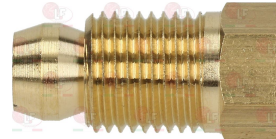

3020084 FITTING AND OLIVE $\varnothing$ 6 mm

thread M10x1 - h 10 mm