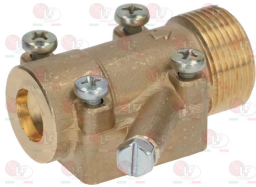

3348237 FLANGE HORIZONTAL $\varnothing$ 12/16 mm
without adjustment
thread M24x1.5 mm
for model PEL 23