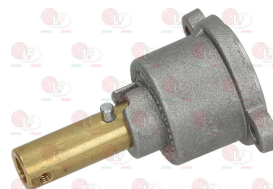

3348229 CAP WITH PIN $\varnothing$ 10 mm
pin length 31 mm
for model PEL 22S/O