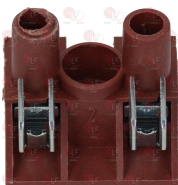

FAGOR Z603025000

FAGOR 12024110

3247016 TERMINAL BLOCK 3-POLES FV273 40A 450V
for cable max 6 mm²
operating temperature 150°C
nominal voltage 450 V