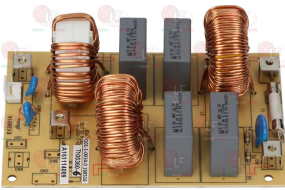

FAGOR K020B45037

FAGOR 12026212

5033313 CONTROL ELECTRONIC BOARD KIT
with motherboard
control board dimensions 140x97 mm
motherboard dimensions 246x198 mm