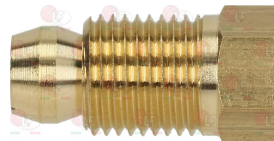

FAGOR U134323000

FAGOR 12008715