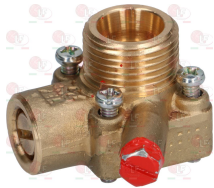

3348024 FLANGE VERTICAL $\varnothing$ 12/10 mm
thread M20x1.5
for model PEL 22