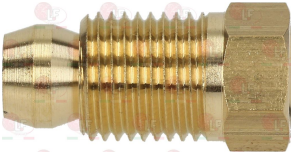

3020083 FITTING AND OLIVE \varnothing 4 mm
thread M10x1 - height 27 mm

FAGOR U442133000

FAGOR 12008755

Suitable for:

3020084 FITTING AND OLIVE \varnothing 6 mm
thread M10x1 - h 10 mm

FAGOR U134323000

FAGOR 12008715