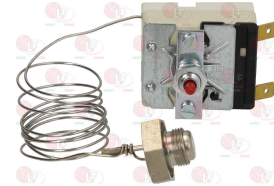

FAGOR X033001000

3444646 SINGLE-PHASE THERMOSTAT 245°C
with manual reset
capillary length 870 mm
button bulb $\varnothing$ 14x10 mm

FAGOR X012120000

FAGOR X012130000

3444019 SINGLE-PHASE THERMOSTAT 30-90°C
D-shaped pin $\varnothing$ 6x4.6 mm
capillary length 1000 mm - 16A 250V
bulb $\varnothing$ 6x130 mm