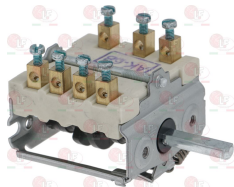

FAGOR X313001000

FAGOR 12001816

3057121 SELECTOR SWITCH 0-1 POSITIONS
contact capacity 16A 250V - max 150°C
D-shaped pin 6x4.6 mm

FAGOR X163007000

3057087 SELECTOR SWITCH 0-3 POSITIONS
contact capacity 16A 250V - max 150°
D-shaped pin \varnothing 6x4.6 mm