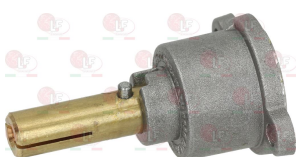

3348019 CAP WITH PIN $\varnothing$ 10x9 mm
pin length 26 mm
for model PEL 22