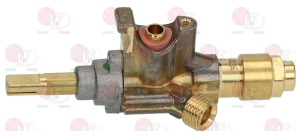

FAGOR U022119000
 FAGOR U912115000
 FAGOR 11U9121090
 FAGOR 12003728
 FAGOR 12038506

Suitable for:

FAGOR

Suitable for:

3348063 GAS TAP SABAF
 without pilot flame
 flange pipe connection \varnothing 16 mm
 outlet fitting \varnothing 1/4" M
 thermocouple connection M8x1
 D-shaped pin \varnothing 8x6.5 mm