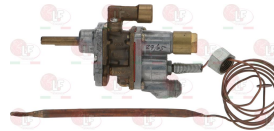

3345032 BRACKET FOR TAP

FAGOR C20180000

FAGOR Z982018000

FAGOR 12025294

3345033

THERMOSTATIC TAP COPRECI
 adjustment temperature 110°C
 flange coupling \varnothing 21 mm
 outlet fitting \varnothing 3/8"
 thermocouple fitting M8x1
 complete with jet 0.35
 bulb \varnothing 6x135 mm
 capillary length 1000 mm
 D-shaped pin \varnothing 8x6.5 mm