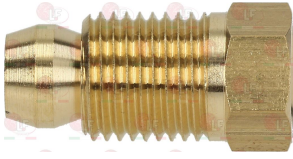

Suitable for:

3020084 FITTING AND OLIVE $\varnothing$ 6 mm
thread M10x1 - h 10 mm

FAGOR U134323000

FAGOR 12008715

FAGOR

Suitable for:

5033138 PIPE FITTING $\varnothing$ 4 mm
thread $\varnothing$ 1/8" M - h 11 mm