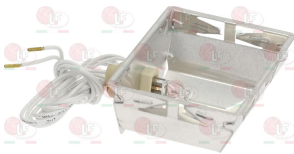

FAGOR RT30240201

FAGOR R663013000

FAGOR 12025123

3221266 LAMP RECEPTACLE WITH LAMP G4 20W 12V
external dimensions 74x59 mm
wire connection length 680 mm
max temperature 300°C