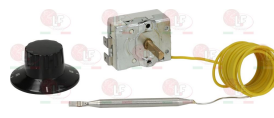

FAGOR 12034068

FAGOR 6021350005

3744199 SINGLE-PHASE THERMOSTAT 365°C
with manual reset
capillary length 910 mm - 16A 250V
bulb $\varnothing$ 3.1x160 mm