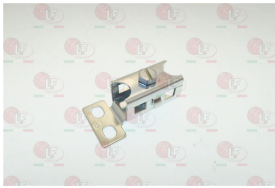

Suitable for:

5111722 BRACKET COMPLETE 2 POSITIONS

3020103 BRACKET 3 POSITIONS FOR PILOT SIT