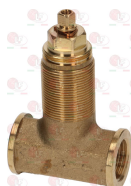

3359138 WATER INLET TAP \varnothing 1/2"FF

FAGOR S112151000

2103687 FIXING WASHER 26xM19

5038919 WATER INLET TAP \varnothing 1/2"FF
square pin 7x7 mm

FAGOR S102111000

FAGOR 12009294

3241480 KNOB INLET WATER TAP - RED
square hole 7x7 mm
for hot water