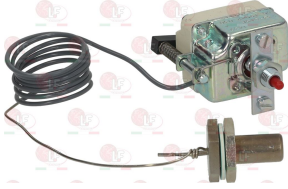

Suitable for:

FAGOR

Suitable for:

Thermostats

3444238 SINGLE-PHASE THERMOSTAT 230°C
manual reset
covered capillary length 850 mm - 15A 250V
button bulb M14x1

FAGOR K001B31270

FAGOR 12030561

3444259 SINGLE-PHASE THERMOSTAT 245°C
with manual reset
covered capillary length 850 mm - 16A 250V
bulb $\varnothing$ 3x200 mm - with stiffing gland fitting M9x1

FAGOR X163001000

FAGOR X163040000

3444645 SINGLE-PHASE THERMOSTAT 245°C
with automatic reset
covered capillary length 2330 mm
bulb $\varnothing$ 6x80 mm