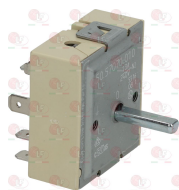

FAGOR

Suitable for:

3445111 TRANSFORMER 24V/12V 3VA
primary tension 24Vca 50/60Hz
secondary tension 12Vca 3VA
room temperature 0÷60°C
screw terminal block
IMQ approved

Energy regulators

3350024 ENERGY REGULATOR
contact capacity 240V 13A
max temperature 125°C
D-shaped pin \varnothing 6x4.6 mm
double rotation direction