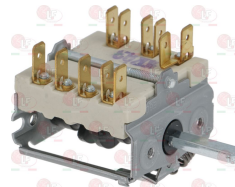

FAGOR 12120743

FAGOR 602113P0021

3057133 SELECTOR SWITCH 0-3 POSITIONS
contact capacity 16A 250V - max 125°C
D-shaped pin $\varnothing$ 6x4.6 mm