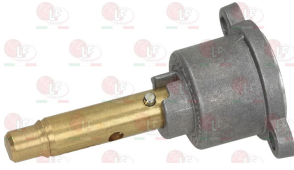

3348019 CAP WITH PIN \varnothing 10x9 mm
 pin length 26 mm
 for model PEL 22

3348231 CAP WITH PIN \varnothing 6x4.6 mm
 pin length 35/21 mm upper/lower
 for model PEL 22

Suitable for:

3348232 CAP WITH PIN \varnothing 8x6.5 mm
pin length 39/7 mm upper/lower
for model PEL 22