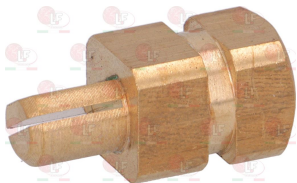

FAGOR T982101000

3526123 RUBBER PROTECTION FOR EUROSIT VALVE

3526260 CAP FOR VALVE EUROSIT \varnothing 3/8"
with OR

FAGOR T982102000

FAGOR 12008964

Suitable for:

5032518 EXTENSION FOR KNOB LENGTH 27 mm
D-shaped pin \varnothing 8x6.5 mm