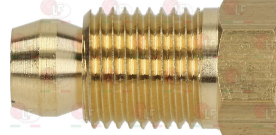

FAGOR U134323000

FAGOR 12008715

3020102 HEXAGON HEAD SCREW 3/16"x18 mm
for PILOT BURNER SIT