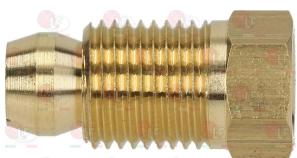

FAGOR U134323000

FAGOR 12008715

3526127 FLANGE FOR EXTENSION