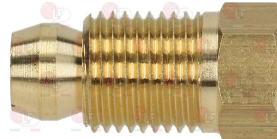

FAGOR U442133000

FAGOR 12008755

3020084 FITTING AND OLIVE \varnothing 6 mm
thread M10x1 - h 10 mm

FAGOR U134323000

FAGOR 12008715

Suitable for:

3020513 FITTING AND OLIVE \varnothing 6 mm
thread 10x1 - h 10 mm