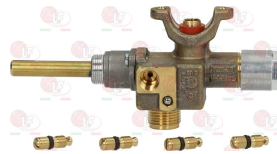

FAGOR H122103000
FAGOR U912101000
FAGOR U912117000
FAGOR 12003726
FAGOR 12003740
FAGOR 12038507

FAGOR R902102000
FAGOR U912109000
FAGOR 11H1221030
FAGOR 12003727
FAGOR 12009411
FAGOR 12038526

FAGOR U022119000
FAGOR U912115000
FAGOR 11U9121090
FAGOR 12003728
FAGOR 12038506