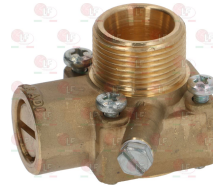

3348028 FLANGE VERTICAL $\varnothing$ 12/16 mm
thread M24x1.5
for model PEL 23