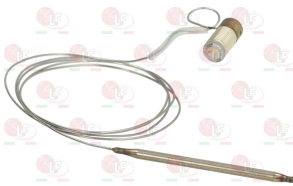

3523048 SENSING ELEMENT MINISIT 100÷340°C
stainless steel capillary length 1050 mm
bulb $\varnothing$ 4x72 mm