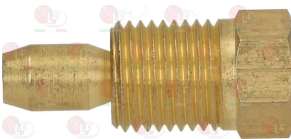

FAGOR U442133000

FAGOR 12008755

3020084 FITTING AND OLIVE \varnothing 6 mm
thread M10x1 - h 10 mm

FAGOR U134323000

FAGOR 12008715

Suitable for:

3020513 FITTING AND OLIVE \varnothing 6 mm
thread 10x1 - h 10 mm