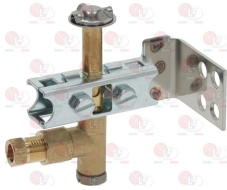

3020078 PIPE FITTING \varnothing 6 mm
thread M10x1 - h 10.5 mm

FAGOR S312107000

FAGOR 12008740

FAGOR

Suitable for:

5014757 PIPE FITTING \varnothing 6 mm
thread M10x1 mm - h 11 mm

3020297 THREE-FLAME PILOT BURNER SIT
multigas with jet \varnothing 0.25 mm
with 3 positions bracket