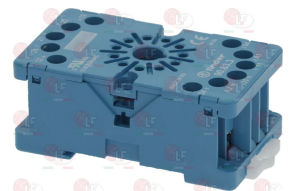

FAGOR R743009000

FAGOR 12024185

3351021 POWER RELAY FINDER 62.82.8.230.0000
230V 50/60Hz
2 exchange contacts 16A