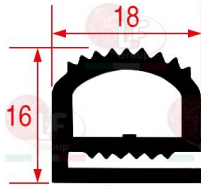

FAGOR 12029402

FAGOR 6045050008

7109476 DOOR GASKET 810x635 mm of silicone elastomer GREY COLOUR