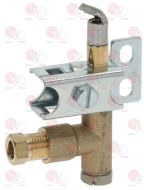

FAGOR S312108000
FAGOR 702500000

FAGOR X205028000

FAGOR 12008476

3020001 ONE-FLAME PILOT BURNER SIT
multigas with jet $\varnothing$ 0.20 mm
with 2 positions bracket