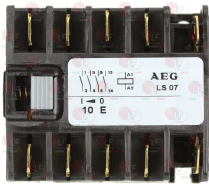

FAGOR P453023000

FAGOR Z203050000

FAGOR 12024040

3351208 CONTACTOR AEG LS07 7A 230V 3Kw
coil 230V 50/60Hz
3 normally open contacts
1 normally open auxiliary contact

FAGOR Z213007000

FAGOR 12024011

3351220 CONTACTOR AEG LS11K 25A 400V 11kW
coil 230V 50/60Hz
3 contacts normally open
no auxiliary contact