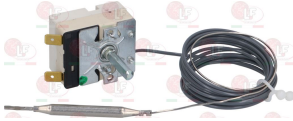

Suitable for:

Suitable for:

3444647 SINGLE-PHASE THERMOSTAT 50-215°C

D-shaped pin $\varnothing$ 6x4.6 mm
covered capillary length 2300 mm
bulb $\varnothing$ 6x78 mm

FAGOR X03300000

FAGOR 1202462

3744068 SINGLE-PHASE THERMOSTAT 60-200°C

D-shaped pin $\varnothing$ 6x4.6 mm
capillary length 900 mm
bulb $\varnothing$ 6x80 mm - with adapter nipple band M9x1
with complete tank coupling M12x1