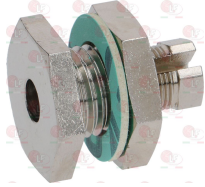

**2100757** CONNECTION FOR OLIVE  $\varnothing$  16 mm  
thread  $\varnothing$  1/2"M

EURAST 371300

**3523038** ELBOW FLANGE MINISIT  $\varnothing$  1/2"F  
with screws and OR

**3523037** ELBOW FLANGE MINISIT  $\varnothing$  3/8"  
with screws and OR

Suitable for:

**3523035 KNOB MINISIT BLACK  $\varnothing$  37 mm**

**3182003 MAGNETIC UNIT SIT**  
head  $\varnothing$  25 mm - end piece  $\varnothing$  17 mm - length 56 mm  
for valve SIT AC2 - VR8-MINISIT

**3523060 OIL SEAL FITTING  $\varnothing$  6.5 mm**  
internal thread M10x0.75 - external thread M14x1.5

**3020082 OLIVE FOR PIPE  $\varnothing$  12 mm**  
for model PEL 22-24-25

**3001070 PIEZO IGNITER MINISIT**  
a  $\varnothing$  22 mm hole is required for the assembly  
faston M  $\varnothing$  2.4 mm