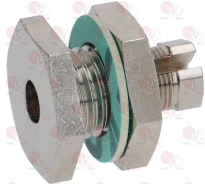

**2100757 CONNECTION FOR OLIVE ø 16 mm**  
thread ø 1/2"M

EURAST 310300

**3523038 ELBOW FLANGE MINISIT ø 1/2"F**  
with screws and OR

**3523037 ELBOW FLANGE MINISIT ø 3/8"**  
with screws and OR

**3523035 KNOB MINISIT BLACK ø 37 mm**

**3523047 LID MINISIT**

**3182003 MAGNETIC UNIT SIT**  
head ø 25 mm - end piece ø 17 mm - length 56 mm  
for valve SIT AC2 - VR8-MINISIT

**3523061 NUT ø 1/4"x6 mm**

Suitable for:

**3523060 OIL SEAL FITTING  $\varnothing$  6.5 mm**  
internal thread M10x0.75 - external thread M14x1.5