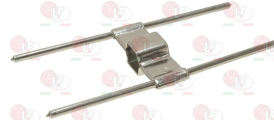

## Accessories for rotisserie

**3162010 END FORK**  
shaft square hole 12x12 mm  
overall length 92 mm

EURAST 7024S001  
EURAST 70240795+702R1949

EURAST 7024S001+702R1949

EURAST 70240795

**3162011 MIDDLE FORK**  
shaft square hole 12x12 mm  
overall length 130 mm