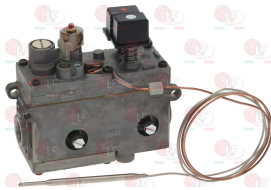

**3348029** PIPE FITTING  $\varnothing$  4 mm  
thread M10x1 mm  
for model PEL 21-22-24-25

**3020078** PIPE FITTING  $\varnothing$  6 mm  
thread M10x1

**5014757** PIPE FITTING  $\varnothing$  6 mm  
thread M10x1 mm

## Gas valves and accessories

**3523923** MINISIT VALVE FOR FRYER 50 $\div$ 190°C  
inlet  $\varnothing$  1/2"F - outlet  $\varnothing$  3/8"F  
thermocouple connection M9x1  
maximum gas inlet pressure 50 mbar  
ambient temperature 0 $\div$ 60°C  
length capillary 1200 mm  
bulb  $\varnothing$  5x95 mm  
without cover. knob and flanges