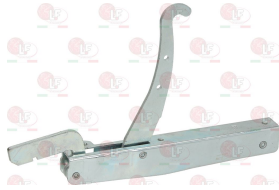

Hinges, catches and accessories

3053007 LEFTHAND DOOR HINGE FOR OVEN
mounting distance 175 mm - overall length 205
height 160 mm

EURAST 616000

3053234 HINGE COVER
mounting distance 95 mm - dimensions 124x20 mm