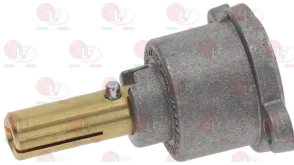

# EURAST

Suitable for:

**3025568 FLAME SPREADER  $\varnothing$  150 mm**  
for Pot stove gas (EURAST) - Series 900

EURAST 14070520

**3025840 FLAME SPREADER "D"  $\varnothing$  104 mm 4,5Kw**

EURAST C5815119

**5014757** PIPE FITTING  $\varnothing$  6 mm  
thread M10x1 mm

Suitable for:

# EURAST

Suitable for:

**3348112 GAS TAP 22/S**  
 with pilot flame  
 with turned horizontal flange  
 pipe flange fitting  $\varnothing$  27 mm  
 outlet fitting M20x1.5 mm  
 thermocouple connection M9x1  
 D-shaped pin  $\varnothing$  8x6.5 mm - long pin

**3348229 CAP WITH PIN  $\varnothing$  10 mm**  
 pin length 31 mm  
 for model PEL 22S/0

EURAST

**3348017 CAP WITH PIN  $\varnothing$  10x8 mm**  
 pin length 26 mm  
 for model PEL 22

**3348245 CAP WITH PIN  $\varnothing$  10x8 mm**  
 pin length 34/26 mm upper/lower  
 for model PEL 22S