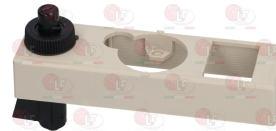

**3523036 REDUCTION STRAIGHT  $\varnothing$  3/8" F -  $\varnothing$  1/2" F**  
in brass with internal and external thread  
internal thread  $\varnothing$  3/8" F - external thread  $\varnothing$  1/2" F  
for MINISIT flange