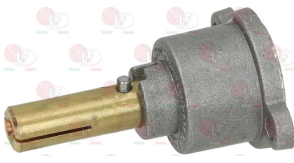

3348019 CAP WITH PIN $\varnothing$ 10x9 mm
pin length 26 mm
for model PEL 22