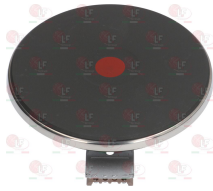

EURAST C5815109

**3025557 BURNER D  $\varnothing$  94 mm**

EURAST

**3025572 BURNER E  $\varnothing$  114 mm**

EURAST

**3025844 BURNER E  $\varnothing$  128 mm 7.5Kw**

EURAST C5815039

**3025563 FLAME SPREADER  $\varnothing$  120 mm**  
for Pot stove gas (EURAST) - Series 900

EURAST

**3025873 BURNER "EL"  $\varnothing$  128 mm 7,5Kw**

**3025879 ELBOW FOR BURNER EL**

**3025845 VENTURI FOR FLAME SPREADER 128 mm 7.5Kw**

**3025558 VENTURI F/FLAME SPREADER "D-E" ø94-114mm**

EURAST

## Electric hot plates

**3311096 ELECTRIC HOT PLATE ø 180 mm 2000W 230V**

terminal block electric connections  
with STAINLESS steel edge 8 mm  
for electric cooking top

EURAST 321600

**3311100 ELECTRIC HOT PLATE ø 220 mm 2600W 230V**

terminal block electric connections  
with STAINLESS steel edge  
for electric cooking top

EURAST 323500