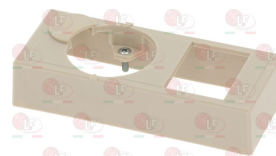

3523047 LID MINISIT