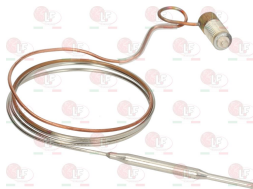

3523040 SENSING ELEMENT MINISIT 100 $\pm$ 340°C
capillary length 1050 mm
bulb $\varnothing$ 5x70 mm