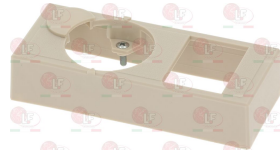

EURAST

Suitable for:

3523047 LID MINISIT