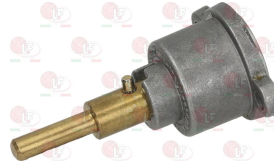

3348231 CAP WITH PIN $\varnothing$ 6x4.6 mm
pin length 35/21 mm upper/lower
for model PEL 22