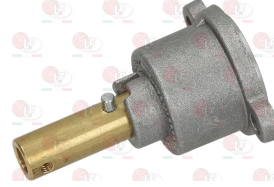

# EURAST

Suitable for:

**3025568 FLAME SPREADER  $\varnothing$  150 mm**  
for Pot stove gas (EURAST) - Series 900

EURAST 14070520

**3025840 FLAME SPREADER "D"  $\varnothing$  104 mm 4,5Kw**

EURAST C5815119

**5014757** PIPE FITTING  $\varnothing$  6 mm  
thread M10x1 mm

Suitable for:

# EURAST

Suitable for:

**3348112 GAS TAP 22/S**  
 with pilot flame  
 with turned horizontal flange  
 pipe flange fitting  $\varnothing$  27 mm  
 outlet fitting M20x1.5 mm  
 thermocouple connection M9x1  
 D-shaped pin  $\varnothing$  8x6.5 mm - long pin

**3348229 CAP WITH PIN  $\varnothing$  10 mm**  
 pin length 31 mm  
 for model PEL 22S/0

EURAST

**3348017 CAP WITH PIN  $\varnothing$  10x8 mm**  
 pin length 26 mm  
 for model PEL 22

**3348245 CAP WITH PIN  $\varnothing$  10x8 mm**  
 pin length 34/26 mm upper/lower  
 for model PEL 22S