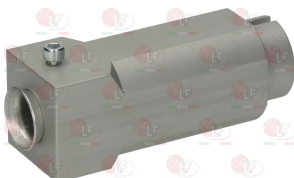

EURAST C5815109

3025856 VENTURI BURNER D $\varnothing$ 104 mm 4.5Kw