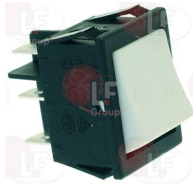

Switches

3319622 CHANGEOVER SWITCH 2 POLE WHITE 16A 250V
16(4)A 250V - max. temperature 120°C
mounting hole 22x30 mm