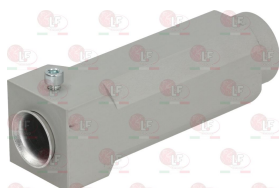

EURAST C5815039

3025874 VENTURI BURNER EL $\varnothing$ 128 mm 7.5Kw