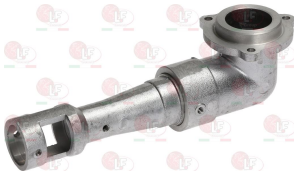

3025558 VENTURI F/FLAME SPREADER "D-E" $\varnothing$ 94-114mm