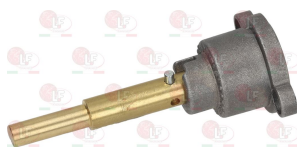

EURAST C5815109

**3025557 BURNER D  $\varnothing$  94 mm**

EURAST

**3025572 BURNER E  $\varnothing$  114 mm**

EURAST

**3025844 BURNER E  $\varnothing$  128 mm 7.5Kw**

EURAST C5815039

**3025563 FLAME SPREADER  $\varnothing$  120 mm**  
for Pot stove gas (EURAST) - Series 900

# EURAST

Suitable for:

**3025568 FLAME SPREADER  $\varnothing$  150 mm**  
for Pot stove gas (EURAST) - Series 900

EURAST 14070520

**3025840 FLAME SPREADER "D"  $\varnothing$  104 mm 4,5Kw**

EURAST C5815119

## Gas taps and accessories

**3348244 GAS TAP 21/S**  
complete with fitting  
with pilot flame  
clamp connection for pipe  $\varnothing$  21 mm  
outlet fittings M16x1.5 mm  
thermocouple connection M8x1  
D-shaped pin  $\varnothing$  8x6.5 mm

**7102841 BODY FITTING TAP**  
 $\varnothing$  pipe 10 mm  
thread  $\varnothing$  3/8" F - M16x1 mm  
for taps PEL 20S-21S

EURAST

**3348219 CAP WITH PIN  $\varnothing$  6x4.6 mm**  
pin length 45/20 mm upper/lower  
for model PEL 21