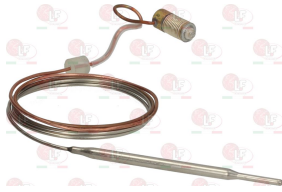

Suitable for:

3523042 SENSING ELEMENT MINISIT 50÷190°C
capillary length 1200 mm
bulb ø 5x95 mm