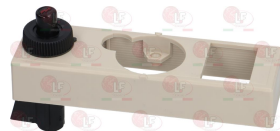

**3001071 PIEZO IGNITER MINISIT WITH COVER**  
M faston 2.4 mm

**3523036 REDUCTION STRAIGHT  $\varnothing$  3/8" F -  $\varnothing$  1/2" F**  
in brass with internal and external thread  
internal thread  $\varnothing$  3/8" F - external thread  $\varnothing$  1/2" F  
for MINISIT flange