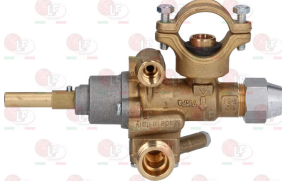

**3348044** OLIVE FOR PIPE  $\varnothing$  10 mm  
for model PEL 20-21-24-25

**3348037** OLIVE FOR PIPE  $\varnothing$  6 mm  
for model PEL 21-22-24-25

**3348029** PIPE FITTING  $\varnothing$  4 mm  
thread M10x1 mm  
for model PEL 21-22-24-25

**5014757** PIPE FITTING  $\varnothing$  6 mm  
thread M10x1 mm

Suitable for:

# EURAST

Suitable for:

**3348112 GAS TAP 22/S**  
 with pilot flame  
 with turned horizontal flange  
 pipe flange fitting  $\varnothing$  27 mm  
 outlet fitting M20x1.5 mm  
 thermocouple connection M9x1  
 D-shaped pin  $\varnothing$  8x6.5 mm - long pin