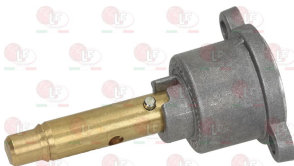

3348232 CAP WITH PIN $\varnothing$ 8x6.5 mm
pin length 39/7 mm upper/lower
for model PEL 22