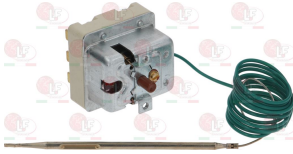

Suitable for:

EGO

3444484 **THREE-PHASE THERMOSTAT 360°C**
with manual reset
capillary length 1300 mm
bulb $\varnothing$ 4x120 mm