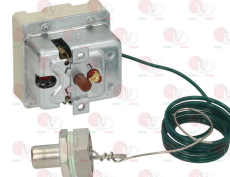

EGO 5532529812

3444618 THREE-PHASE THERMOSTAT 135°C
with manual reset
covered capillary length 890 mm - 20A 380V
bulb $\varnothing$ 3x225 mm