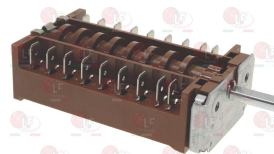

EGO 4624966501

3057343 SELECTOR SWITCH 0-3 POSITIONS
contact capacity 16A 250V - max 150°C
D-shaped pin $\varnothing$ 6x4.6 mm