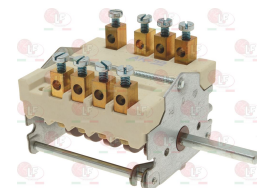

EGO 4922015000

3057342 **SELECTOR SWITCH 0-1-0-2 POSITIONS**
contact capacity 32A 250V - max 150°C
D-shaped pin 6x4.6 mm