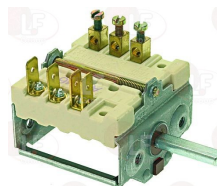

EGO 4931015020

3057121 **SELECTOR SWITCH 0-1 POSITIONS**
contact capacity 16A 250V - max 150°C
D-shaped pin 6x4.6 mm