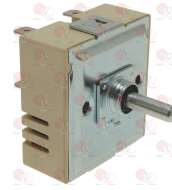

**EGO**

**3350069 ENERGY REGULATOR**  
contact capacity 240V 13A  
max temperature 125°C  
D-shaped pin ø 6x4.6 mm

EGO 5057071150

**3350084 ENERGY REGULATOR**  
contact capacity 230V 13A  
max. temperature 125°C  
D-shaped pin ø 6x4.6 mm