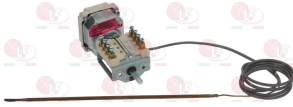

EGO 5534062010

**3444490 THREE-PHASE THERMOSTAT 100-470°C**  
 D-shaped pin  $\varnothing$  6x4.6 mm  
 covered capillary length 1000 mm  
 bulb  $\varnothing$  4x165 mm

EGO 5540083010

Suitable for:

**40G2529 THREE-PHASE THERMOSTAT 100-470°C**  
 complete with auxiliary selector switch  
 D-shaped pin  $\varnothing$  6x4.6 mm  
 covered capillary length 1120 mm  
 bulb  $\varnothing$  4x228 mm