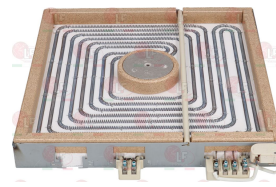

3311103 RADIANT HEATING ELEMENT 4000W 400V

dimensions 300x300 mm
radiant size 270x270 mm
terminal block screw connections
for glass-ceramic cooking top
WITH PAN DETECTOR