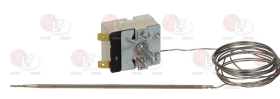

EGO 5513069540

3444697 SINGLE-PHASE THERMOSTAT 50-320°C
D-shaped pin $\varnothing$ 6x4.6 mm
capillary length 2300 mm
bulb $\varnothing$ 3x160 mm