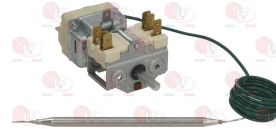

EGO 5513215250

4031247 SINGLE-PHASE THERMOSTAT 30-92°C
complete with auxiliary selector switch
D-shaped pin $\varnothing$ 6x4.6 mm
covered capillary length 1010 mm
bulb $\varnothing$ 6x130 mm