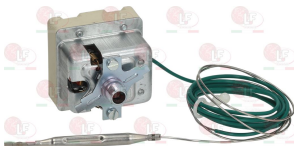

EGO 5532522811

7101025 THREE-PHASE THERMOSTAT 157°C
with automatic reset
covered capillary length 1700 mm
bulb $\varnothing$ 6x78 mm