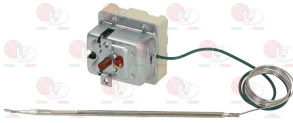

3444506 THREE-PHASE THERMOSTAT 240°C
with manual reset
covered capillary length 900 mm - 10A 400V
bulb $\varnothing$ 4x150 mm