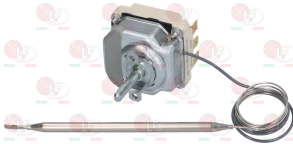

EGO 5532552200

3444076 THREE-PHASE THERMOSTAT 30-110°C
D-shaped pin $\varnothing$ 6x4.6 mm
covered capillary length 1200 mm - 10A 400V
bulb $\varnothing$ 6x130 mm