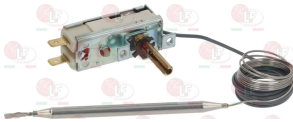

EGO 5514014040

3444526 SINGLE-PHASE THERMOSTAT 50-95°C
D-shaped pin $\varnothing$ 6x4.6 mm
capillary length 1450 mm
bulb $\varnothing$ 6x110 mm