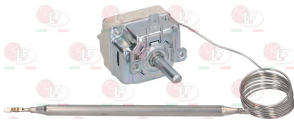

3444019 SINGLE-PHASE THERMOSTAT 30-90°C

D-shaped pin $\varnothing$ 6x4.6 mm
capillary length 1000 mm - 16A 250V
bulb $\varnothing$ 6x130 mm