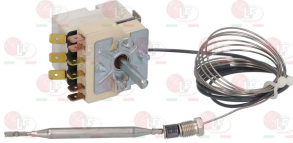

3444666 SINGLE-PHASE THERMOSTAT 100-185°C
complete with selector switch
D-shaped pin $\varnothing$ 6x4.6 mm
covered capillary length 2400 mm - 16A 230V
bulb $\varnothing$ 6x90 mm - with stuffing gland fitting M9x1
with complete tank sealing fitting M12x1

EGO 5513639030

EGO 9755136156

7101561 SINGLE-PHASE THERMOSTAT 100-185°C
complete with selector switch
D-shaped pin $\varnothing$ 6x4.6 mm
covered capillary length 700 mm
bulb $\varnothing$ 4x235 mm