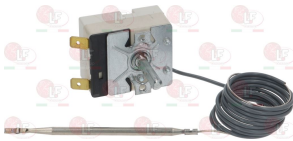

EGO 5513053140

5093046 SINGLE-PHASE THERMOSTAT 50-300°C

D-shaped pin $\varnothing$ 6x4.6 mm
covered capillary length 1000 mm - 16A 250V
bulb $\varnothing$ 3x153 mm