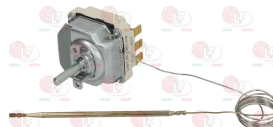

3444790 THREE-PHASE THERMOSTAT 50-320°C

D-shaped pin $\varnothing$ 6x4.6 mm
capillary length 800 mm - 10A 400V
bulb $\varnothing$ 4x120 mm