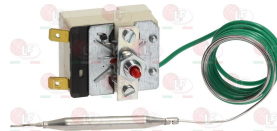

EGO 5513032260

3444899 THERMOSTAT SINGLE-PHASE 135°C
manual reset
capillary length 1500 mm
bulb $\varnothing$ 6x80 mm