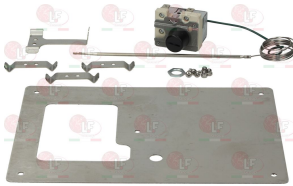

EGO

3444657 KIT SINGLE-PHASE THERMOSTAT 222°C
with manual reset
complete with bulb and plate fastening clips
covered capillary length 900 mm - 16A 250V
bulb $\varnothing$ 3x158 mm

EGO 5610542610

5062202 PIN M4 THERMOSTAT FASTENING