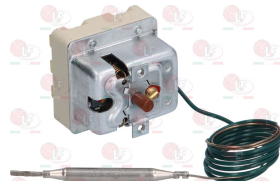

EGO 5531549020

3444368 THREE-PHASE THERMOSTAT 245°C
with manual reset
covered capillary length 900 mm - 10A 400V
bulb $\varnothing$ 6x80 mm