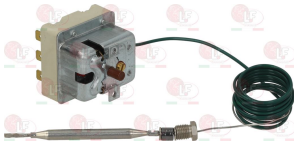

EGO 5532525060

3444142 THREE-PHASE THERMOSTAT 150°C
with manual reset
covered capillary length 1500 mm - 10A 400V
bulb $\varnothing$ 6x90 mm - stuffing gland fitting M9x1