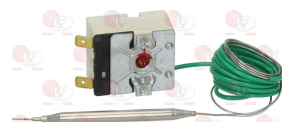

**3786474 GASKET STUFFING GLAND  $\varnothing$  7.8 mm**  
 height 5 mm  
 for thermostat EGO

EGO 0006706103

EGO 6706103

**3444122 STUFFING GLAND FOR THERMOSTAT MILLED M10**

EGO 2702130001

EGO 616085

**3444539 SINGLE-PHASE THERMOSTAT 80°C**  
 with automatic reset  
 covered capillary length 1500 mm  
 bulb  $\varnothing$  6x90 mm