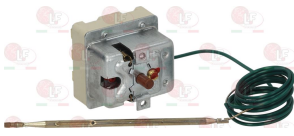

EGO 5532562805

EGO 5532562808

3444356 **THREE-PHASE THERMOSTAT 350°C**
with manual reset
covered capillary length 1300 mm - 10A 400V
bulb $\varnothing$ 4x120 mm