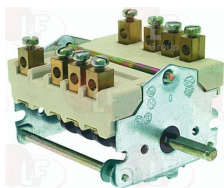

EGO

EGO 4921015600

**5088814** **SELECTOR SWITCH 0-1 POSITIONS KIT**  
contact capacity 16A 250V - max 150°C  
D-shaped pin 6x4.6 mm

EGO 4921015705

EGO 4942915707

**3057013** **SELECTOR SWITCH 0-1 0-1 POSITIONS**  
contact capacity 32A 250V - max 150°C  
D-shaped pin 6x4.6 mm