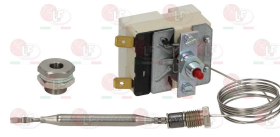

EGO 5513529170

40K8105 THERMOSTAT SINGLE-PHASE 145°C
with manual reset
capillary length 900 mm - 16A 250V
bulb $\varnothing$ 6x78 mm - with stuffing gland fitting M9x1
with tank sealing coupling complete M12x1