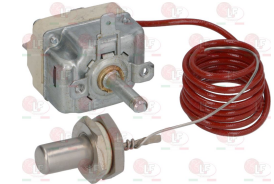

EGO 5519034805

3444000 THERMOSTAT SINGLE-PHASE 75-172°C
D-shaped pin $\varnothing$ 6x4.6 mm
capillary length covered 900 mm - 16A 250V
button bulb $\varnothing$ 14x10 mm
complete with nut and gasket

EGO 5519032810

EGO 5519032814

EGO 5519032825

5033636 THERMOSTAT SINGLE-PHASE 780°C
manual reset
bulb $\varnothing$ 4x170 mm