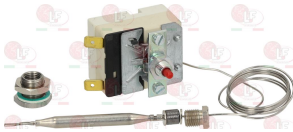

EGO 5513542200

3444922 SINGLE-PHASE THERMOSTAT 225°C
with manual reset
capillary length 900 mm
bulb $\varnothing$ 6x90 mm