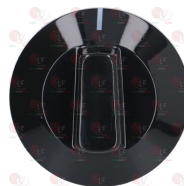

EGO 524808

3444129 BLACK KNOB ø 50 mm
D-shaped hole 6x4.6 mm
with symbol
for thermostats and timers