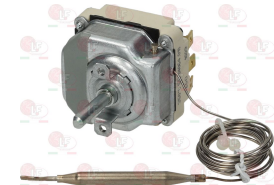

EGO 5534069010

EGO 5534069030

3744062 THREE-PHASE THERMOSTAT 100-350°C
D-shaped pin $\varnothing$ 6x4.6 mm
capillary length 1470 mm - 16A 400V
bulb $\varnothing$ 6x75 mm