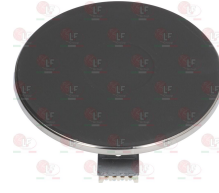

## Electric hot plates

**3311090 ELECTRIC HOT PLATE ø 145 mm 1000W 230V**  
MODEL "ECODESIGN"  
terminal block electric connections  
with STAINLESS steel edge 8 mm  
for electric cooking top

EGO 1214453002

EGO 1818474040

EGO 1218474040

EGO 1818463194

**3311097 ELECTRIC HOT PLATE ø 180 mm 2000W 400V**  
terminal block electric connections  
with STAINLESS steel edge  
for electric cooking top

EGO 1218463198

EGO 1218474050

EGO 1818463198

Suitable for:

Suitable for:

**2111541 ELECTRIC HOT PLATE ø 220 mm 2000W 230V**  
terminal block electric connections  
with STAINLESS steel edge  
for electric cooking top

EGO 1222474002

EGO 1222474140

EGO 1822474002

**3311098 ELECTRIC HOT PLATE ø 220 mm 2000W 230V**  
"ECODESIGN" MODEL  
electrical screw connections  
with STAINLESS steel edge  
for electric cooking top

EGO 1222453002

EGO 1222453199

EGO 1822453002