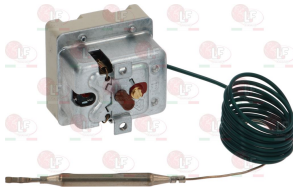

EGO 5532568202

EGO 5532574010

EGO 5532574020

3444574 **THREE-PHASE THERMOSTAT 360°C**
with manual reset
covered capillary length 1200 mm - 20A 400V
bulb $\varnothing$ 6x79 mm

EGO 5532573801

3444632 **THREE-PHASE THERMOSTAT 360°C**
with manual reset
covered capillary length 1800 mm - 20A 300V
bulb $\varnothing$ 4x120 mm