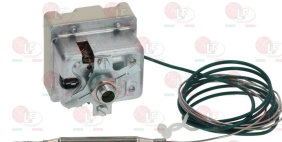

EGO 5532544805

EGO 5532549130

EGO 5532549812

Suitable for:

EGO

**3444970 THREE-PHASE THERMOSTAT 230°C**  
 with manual reset  
 capillary length 1800 mm  
 bulb  $\varnothing$  6x75 mm - with adapter nipple bland M9x1  
 with complete tank coupling M12x1