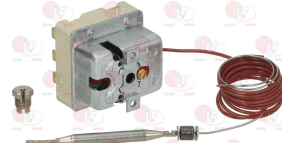

EGO 5532543803

3444390 THREE-PHASE THERMOSTAT 230°C
with manual reset
capillary 900 mm - 10A 400V
bulb $\varnothing$ 6x230 mm