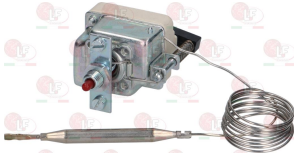

3444120 SINGLE-PHASE THERMOSTAT 320°C
with manual reset
capillary length 900 mm - 16A 250V
bulb $\varnothing$ 6x80 mm