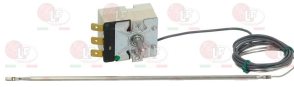

EGO 5514012800

Suitable for:

EGO

**7109415 SINGLE-PHASE THERMOSTAT 30-91°C**  
 D-shaped pin  $\varnothing$  6x4.6 mm  
 covered capillary length 1780 mm - 16A 230V  
 bulb  $\varnothing$  3x200 mm

EGO 5513215250