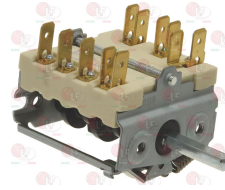

EGO 420240003

Suitable for:

3057346 **SELECTOR SWITCH 0-1-2-3-4 POSITIONS**
contact capacity 16A 250V - max 150°C
D-shaped pin $\varnothing$ 6x4.6 mm