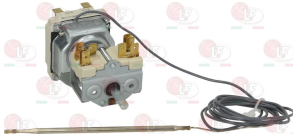

Suitable for:

EGO

Suitable for:

3444359 SINGLE-PHASE THERMOSTAT 60-320°C
complete with selector switch
D-shaped pin $\varnothing$ 6x4.6 mm
covered capillary 1400 mm - 4 contacts 16A 250V
bulb $\varnothing$ 4x123 mm