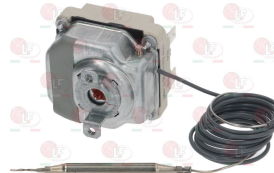

EGO 5532542858

40C0999 SINGLE-PHASE THERMOSTAT 268°C
with automatic reset
capillary length covered 1250 mm
bulb $\varnothing$ 6x78 mm