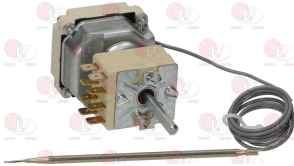

EGO 5534673010

Suitable for:

**EGO**

**3744153 THERMOSTAT THREE-PHASE 77-300°C**  
 complete with selector switch  
 D-shaped pin  $\varnothing$  6x4.6 mm  
 length capillary covered 880 mm - 16A 230V  
 bulb  $\varnothing$  4x128 mm