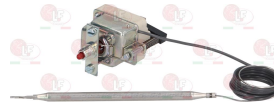

EGO 5519532010

3444908 SINGLE-PHASE THERMOSTAT 210°C
with manual reset
capillary length 900 mm
bulb $\varnothing$ 6x80 mm - with adapter nipple bland M9x1