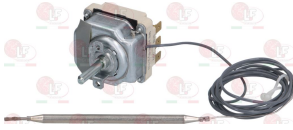

Suitable for:

3444371 THREE-PHASE THERMOSTAT 70-195°C
D-shaped pin $\varnothing$ 6x4.6 mm
covered capillary length 1500 mm - 10A 400V
bulb $\varnothing$ 6x135 mm

EGO 5534034050   EGO 5534034845   EGO 5534035010

Suitable for:

3444779 THREE-PHASE THERMOSTAT 75-295°C
D-shaped pin $\varnothing$ 6x4.6 mm
covered capillary length 900 mm - 16A 230V
bulb $\varnothing$ 4x92 mm