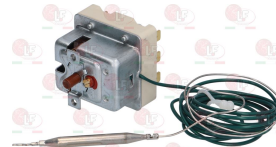

EGO 5532559010

3444317 **THREE-PHASE THERMOSTAT 270°C**
with manual reset
covered capillary length 2000 mm - 10A 400V
bulb $\varnothing$ 6x70 mm