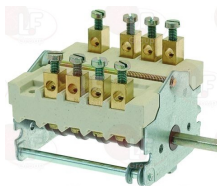

EGO 4341832000

EGO 4341832030