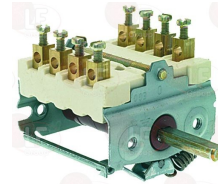

EGO 420400021

3057078 **SELECTOR SWITCH 0-2 POSITIONS**
contact capacity 16A 250V - max temperature 150°
D-shaped pin $\varnothing$ 6x4.6 mm