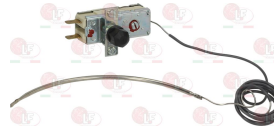

EGO 5513542100

3444475 SINGLE-PHASE THERMOSTAT 250°C
with manual reset
capillary length 900 mm
bulb $\varnothing$ 3.1x174 mm