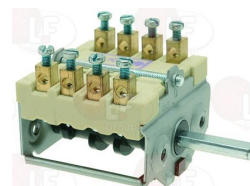

EGO 4924215001

3057180 SELECTOR SWITCH 0-3 POSITIONS
contact capacity 16A 250V - max 150°C
D-shaped pin $\varnothing$ 6x4.6 mm