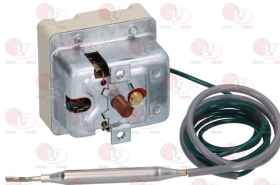

EGO 5534122801

3444442 THREE-PHASE THERMOSTAT 170°C
with manual reset
covered capillary 880 mm
bulb $\varnothing$ 6x78 mm