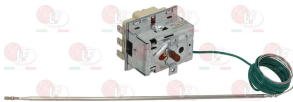

EGO 5532549050

5023957 THREE-PHASE THERMOSTAT 240°C
with manual reset
capillary length 1170 mm
bulb $\varnothing$ 3x226 mm