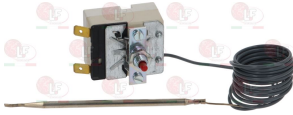

EGO 5532572801

**3444831 SINGLE-PHASE THERMOSTAT 360°C**  
with manual reset  
capillary length 900 mm  
bulb  $\varnothing$  3x145 mm

EGO 5513562900

**40H9835 SINGLE-PHASE THERMOSTAT 360°C**  
with manual reset  
capillary length covered 1430 mm  
bulb  $\varnothing$  4x111 mm