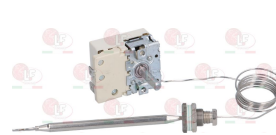

EGO 5510552806

EGO 5519552020

**2101404 SINGLE-PHASE THERMOSTAT 32-110°C**  
 D-shaped pin  $\varnothing$  6x4.6 mm  
 capillary 870 mm - 16A 240V  
 bulb  $\varnothing$  6x100 mm - adapter nipple bland M9x1