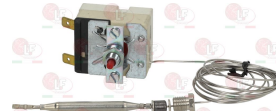

EGO 5510542842

EGO 5519542090

**3444624 SINGLE-PHASE THERMOSTAT 235°C**  
 with manual reset  
 covered capillary length 870 mm  
 bulb  $\varnothing$  6x133 mm

EGO 5519542080

**2102036 SINGLE-PHASE THERMOSTAT 238°C**  
 with manual reset  
 capillary length 1500 mm - 16A 230V  
 bulb  $\varnothing$  6x78 mm - with stuffing gland fitting M9x1