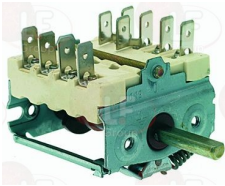

EGO 4341832700

EGO 4342032703

**3057177** **SELECTOR SWITCH 0-1 POSITIONS**  
 contact capacity 16A 250V - max 150°C  
 D-shaped pin  $\varnothing$  6x4.6 mm

EGO 4941015500

EGO 4941015701

EGO 4941015710

**3057178** **SELECTOR SWITCH 0-1 POSITIONS**  
 contact capacity 16A 250V - max 150°C  
 D-shaped pin 6x4.6 mm