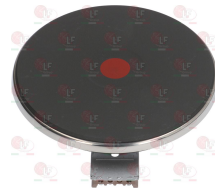

## Electric hot plates

**3311090 ELECTRIC HOT PLATE ø 145 mm 1000W 230V**  
MODEL "ECODESIGN"  
terminal block electric connections  
with STAINLESS steel edge 8 mm  
for electric cooking top

EGO 1214453002

EGO 1218453002

EGO 1818453002

EGO 1218453022

EGO 1218453196

**3311095 ELECTRIC HOT PLATE ø 180 mm 1500W 400V**  
terminal block electric connections  
with STAINLESS steel edge  
for electric cooking top

EGO 1218453001

EGO 1818453001

EGO 1218453021

EGO 1218453025

**3311096 ELECTRIC HOT PLATE ø 180 mm 2000W 230V**  
terminal block electric connections  
with STAINLESS steel edge 8 mm  
for electric cooking top

EGO 1218463194

EGO 1818474040

EGO 1218474040

EGO 1818463194

**3311097 ELECTRIC HOT PLATE ø 180 mm 2000W 400V**  
terminal block electric connections  
with STAINLESS steel edge  
for electric cooking top

EGO 1218463198

EGO 1218474050