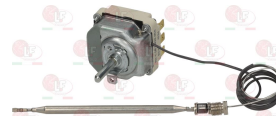

EGO 5534032814   EGO 5534032858   EGO 5534032863
EGO 6301918220   EGO 6302018190   EGO 6302918220

3444420 THREE-PHASE THERMOSTAT 90-185°C
D-shaped pin $\varnothing$ 6x4.6 mm
capillary length 1600 mm - 16A 250V
bulb $\varnothing$ 3x240 mm