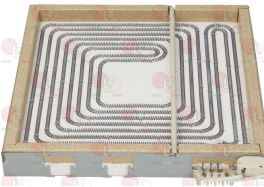

3311151 RADIANT HEATING ELEMENT 4000W 400V

dimensions 300x300 mm
radiant size 270x270 mm
terminal block electric connections
for glass-ceramic cooking hob
WITHOUT PAN DETECTOR