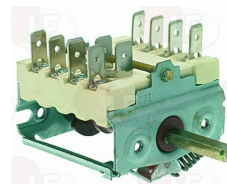

EGO 4944015702

3057159 SELECTOR SWITCH 0-3 POSITIONS
contact capacity 16A 250V - max 150°C
D-shaped pin $\varnothing$ 6x4.6 mm