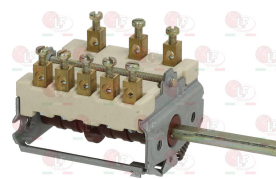

EGO 4200400003

5076559 SELECTRO SWITCH 0-4 POSITIONS
contact capacity 16A 250V - max 150°C
D-shaped pin $\varnothing$ 6x4.6 mm