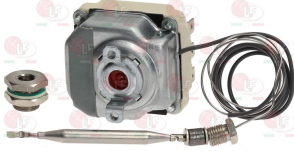

3444925 THREE-PHASE THERMOSTAT 140°C
with automatic reset
capillary length 900 mm
bulb $\varnothing$ 6x80 mm - with stuffing gland fitting M9x1
with complete tank sealing fitting M12x1

EGO 5534122070

3444567 THREE-PHASE THERMOSTAT 145°C
with manual reset
capillary length 1750 mm - 16A 230V
bulb $\varnothing$ 3.1x180 mm - with adapter nipple band M9x1