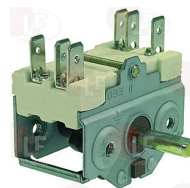

EGO 4342032700

3057017 **SELECTOR SWITCH 0-1 0-1 POSITIONS**
contact capacity 16A 250V - max 150°C
D-shaped pin 6x4.6 mm