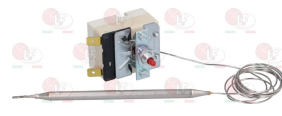

EGO 5510522802

EGO 5510522830

EGO 5519522020

3444736 SINGLE-PHASE THERMOSTAT 130°C
with manual reset
capillary length 850 mm - 16A 230V
bulb $\varnothing$ 6x130 mm