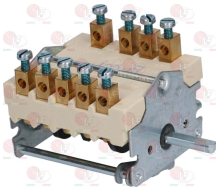

EGO 4623866500

3057023 SELECTOR SWITCH 0-6 POSITIONS
contact capacity 32A 250V - max 150°C
D shaft $\varnothing$ 6x4.6 mm