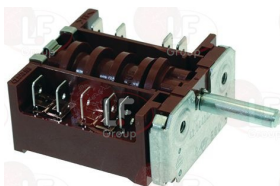

**3057032** **SELECTOR SWITCH 0-1 POSITIONS**  
contact capacity 32A 250V - max 150°C  
D-shaped pin  $\varnothing$  6x4.6 mm

EGO 4331832000

**3057060** **SELECTOR SWITCH 0-1 POSITIONS**  
contact capacity 16A 250V - max 150°C  
D-shaped pin  $\varnothing$  6x4.6 mm