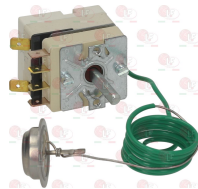

EGO 5513212330

3444056 SINGLE-PHASE THERMOSTAT 30-93°C
complete with auxiliary selector switch
D-shaped pin $\varnothing$ 6x4.6 mm
covered capillary length 900 mm - 16A 250V
button bulb $\varnothing$ 23.5 mm