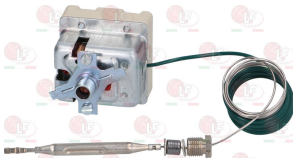

EGO 5532544180

**3444090 THERMOSTAT THREE-PHASE 230°C**  
with manual reset  
capillary length 900 mm - 10A 400V  
bulb  $\varnothing$  6x240 mm - with stuffing gland fitting M9x1

EGO 5531542050

**5063386 THERMOSTAT THREE-PHASE 240°C**  
with manual reset  
covered capillary length 1700 mm  
bulb  $\varnothing$  6x78mm-with stuffing gland fitting M10x1