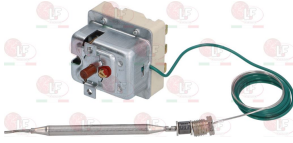

EGO 5531549050

Suitable for:

**3444375 THREE-PHASE THERMOSTAT 225°C**  
with manual reset  
covered capillary length 900 mm - 10A 400V  
bulb  $\varnothing$  6x90 mm - with adapter nipple band M10x1

EGO 5532542835