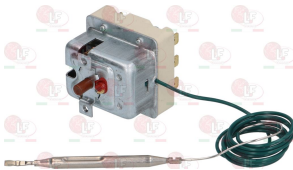

EGO 5531549040

3444444 **THREE-PHASE THERMOSTAT 250°C**
with manual reset
covered capillary length 900 mm - 20A 400V
bulb $\varnothing$ 6x90 mm