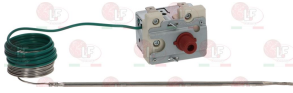

5030859 THERMOSTAT SINGLE-PHASE 230°C
manual reset
covered capillary length 1800 mm - 16A 250V
bulb $\varnothing$ 3x160 mm