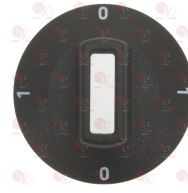

EGO 524235

Suitable for:

3241829 KNOB BLACK ø 50 mm 0-1-0-1
D-shaped hole 6x4.6 mm
for energy adjuster EGO