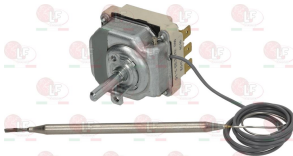

3444812 THREE-PHASE THERMOSTAT 30-90°C

D-shaped pin $\varnothing$ 6x4.6 mm
covered capillary length 870 mm - 16A 380V
bulb $\varnothing$ 6x129 mm