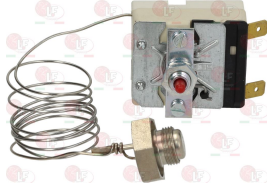

EGO 5511549050

EGO 5519543010

Suitable for:

**EGO**

**3444646 SINGLE-PHASE THERMOSTAT 245°C**  
with manual reset  
capillary length 870 mm  
button bulb  $\varnothing$  14x10 mm

EGO 5513542110

Suitable for: