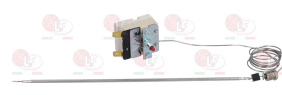

EGO 5513672020

EGO 6404010010

3444782 SINGLE-PHASE THERMOSTAT 132°C
with manual reset
capillary length 850 mm - 16A 230V
bulb $\varnothing$ 3.1x250 mm - with adapter nipple bland M9x1