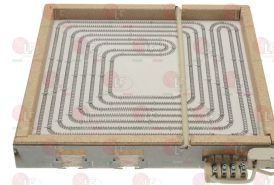

EGO 1057401340

EGO 1057401344

**7105359 RADIANT HEATING ELEMENT 2300W 230V**  
length 320 mm - width 190 mm  
height 30 mm - faston electrical connections

EGO 1057413204

**3311123 RADIANT HEATING ELEMENT 2500W 400V**  
size 300x300 mm  
radiating size 270x270 mm  
screw electric connections  
for glass-ceramic cooking top  
WITHOUT PAN DETECTION SENSOR