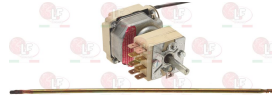

EGO 5534652010

5063606 THERMOSTAT THREE-PHASE 85-550°C
complete with selector switch
D-shaped pin $\varnothing$ 6x4,6 mm
capillary length covered 1120 mm
bulb $\varnothing$ 4x228 mm