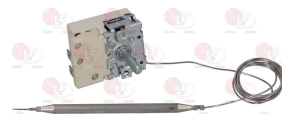

EGO 5517039010

2111771 SINGLE-PHASE THERMOSTAT 130-190°C
D-shaped pin 6x4.6 mm
capillary length 870 mm - 16A 250V
bulb $\varnothing$ 6x117 mm