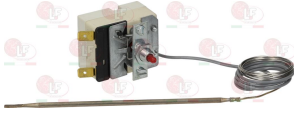

EGO 5532562828

3444673 SINGLE-PHASE THERMOSTAT 330°C
with manual reset
capillary length 900 mm - 16A 250V
bulb $\varnothing$ 3.1x140 mm