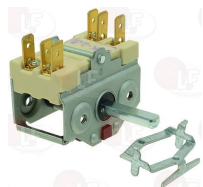

EGO 4921015320

**5059917** **SELECTOR SWITCH 0-1 POSITIONS**  
 contact capacity 16A 250V - max 150°C  
 D-shaped pin  $\varnothing$  6x4.6 mm

EGO 4202900002

Suitable for:

EGO

**7105807** **SELECTOR SWITCH 0-1 POSITIONS**  
with connecting bracket  
contacts capacity 16A 250V - max 150°C  
D-shaped pin 6x4.6 mm