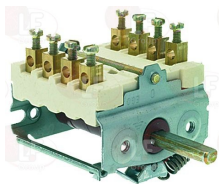

EGO 4924215520

3057098 SELECTOR SWITCH 0-3 POSITIONS
contact capacity 16A 250V - max 150°C
D-shaped pin $\varnothing$ 6x4.6 mm