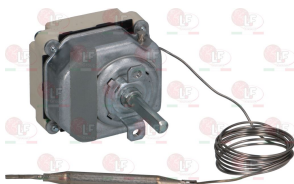

Suitable for:

EGO

3444694 THREE-PHASE THERMOSTAT 50-300°C

D-shaped pin $\varnothing$ 6x4.6 mm
capillary length 880 mm
bulb $\varnothing$ 6x77 mm