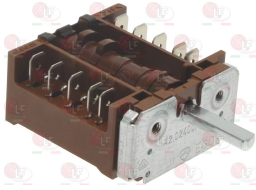

EGO 4922015000

**3057342** **SELECTOR SWITCH 0-1-0-2 POSITIONS**  
contact capacity 32A 250V - max 150°C  
D-shaped pin 6x4.6 mm

EGO 4344032020

**3057349** **SELECTOR SWITCH 0-1-2 POSITIONS**  
 contact capacity 16A 250V - max 150°C  
 D-shaped pin  $\varnothing$  6x4.6 mm