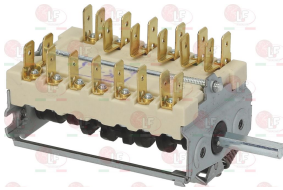

EGO 4922915500

3057335 SELECTOR SWITCH 10 POSITIONS
contact capacity 16A 250V - max 150°C
D-shaped pin $\varnothing$ 6x4.6 mm