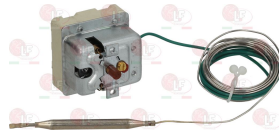

EGO 5164945010

EGO 5164945020

EGO 5532569814

EGO 5532579800

EGO 9755325529

3444370 **THREE-PHASE THERMOSTAT 350°C**
with manual reset
covered capillary length 3000 mm - 10A 400V
bulb $\varnothing$ 6x90 mm