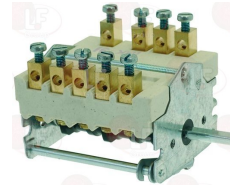

EGO 4944015702

3057306 SELECTOR SWITCH 0-3 POSITIONS
contact capacity 32A 250V - max 150°C
D-shaped pin $\varnothing$ 6x4.6 mm