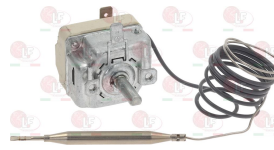

EGO 5519069856

**2111653 THERMOSTAT SINGLE-PHASE 55-325°C**  
D-shaped pin  $\varnothing$  6x4.6 mm  
capillary length 1500 mm  
double bulb  $\varnothing$  3x120 mm

EGO 5519063805

EGO 5519069858

**7119147 THERMOSTAT SINGLE-PHASE 60-200°C**  
D-shaped pin  $\varnothing$  6x4.6 mm  
covered capillary length 900 mm  
bulb  $\varnothing$  6x74 mm