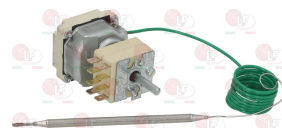

3744155 THERMOSTAT THREE-PHASE 32-110°C

complete with selector switch
D-shaped pin $\varnothing$ 6x4.6 mm
length capillary covered 1180 mm
bulb $\varnothing$ 6x138 mm