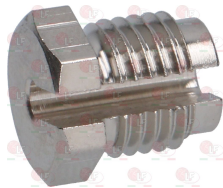

EGO

3444121 STUFFING GLAND F/THERMOSTAT MILLED M9x1