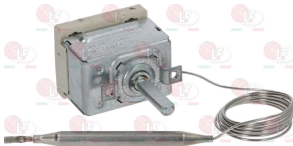

EGO 5517012020

1444012 THERMOSTAT SINGLE-PHASE 30-95°C
D-shaped pin $\varnothing$ 6x4.6 mm
capillary length 850 mm - 16A 250V
bulb $\varnothing$ 6x140 mm - with stuffing gland fitting M9x1