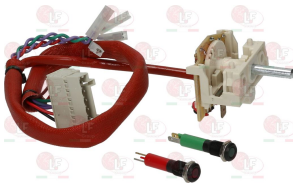

**5057222 KIT SELECTOR SWITCH 0-1 POSITIONS**  
complete with indicator light, connectors  
and cables - potentiometer  
contact capacity 16A 250V

EGO 7894031519

**5061829 KIT SELECTOR SWITCH 0-1 POSITIONS**  
with indicator lamp,connectors, cables and  
potentiometer - contacts 16A 250V  
contact capacity 16A 250V

EGO 7894031504

**40C0084 KIT SELECTOR SWITCH 0-9 POSITIONS**  
complete with indicator lamp, connectors  
and cables - potentiometer  
contact capacity 16A 250V

EGO 7894030503

**5031041 SELECTOR SWITCH KIT 0-1 POSITIONS**  
complete with potentiometer and board  
contact capacity 32A 250V - max 150°C  
D-shaped pin  $\varnothing$  6x4.6 mm