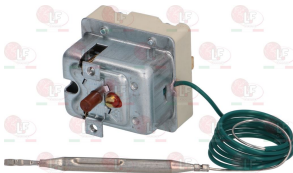

EGO 5514542040

3444684 SINGLE-PHASE THERMOSTAT 250°C
with manual reset
covered capillary length 900 mm
bulb $\varnothing$ 6x90 mm