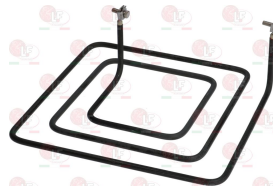

EGO 2422866024

EGO 8720290B

3755446 HEATING ELEMENT 1350W 400V
length 215 mm - width 225 mm
total length 90 mm