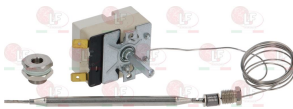

EGO 5513522380

2111537 THERMOSTAT SINGLE-PHASE 130-190°C
D-shaped pin $\varnothing$ 6x4.6 mm
capillary length 870 mm
bulb $\varnothing$ 6x117 mm - with stuffing gland fitting M9x1
with tank sealing fitting complete M12x1