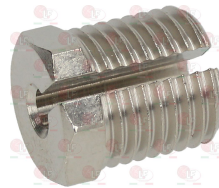

EGO 0000270611

EGO 615121

3444122 STUFFING GLAND FOR THERMOSTAT MILLED M10