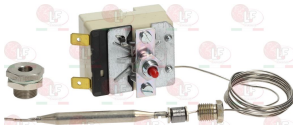

EGO 5513532020

3444733 SINGLE-PHASE THERMOSTAT 213°C
with manual reset
capillary length 900 mm - 16A 250V
bulb $\varnothing$ 6x90 mm