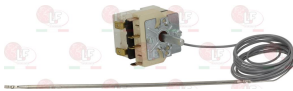

EGO 5519039808

5023958 THERMOSTAT SINGLE-PHASE 95-210°C
complete with auxiliary selector switch
D-shaped pin $\varnothing$ 6x4,6 mm
covered capillary length 1770 mm - 16A 250V
bulb $\varnothing$ 3x200 mm