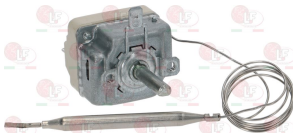

Suitable for:

EGO

3444388 SINGLE-PHASE THERMOSTAT 80-190°C

D-shaped pin $\varnothing$ 6x4.6 mm
capillary length 600 mm - 16A 250V
bulb $\varnothing$ 6x75 mm

EGO 5519039822

Suitable for:

2101246 SINGLE-PHASE THERMOSTAT 82°-96°C

D-shaped pin $\varnothing$ 6x4.6 mm
capillary 870 mm
bulb $\varnothing$ 6 x 147 mm - adapter nipple M9x1