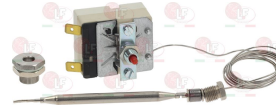

EGO 525020

EGO 5513542270

3444789 SINGLE-PHASE THERMOSTAT 230°C
with manual reset
capillary length 1050 mm
bulb $\varnothing$ 6x96 mm - with adapter nipple bland M9x1
with complete tank coupling M12x1