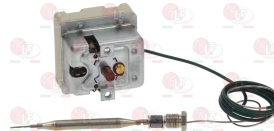

EGO 5532555800

40G2825 THREE-PHASE THERMOSTAT 295°C
with manual reset
capillary length covered 900 mm
bulb $\varnothing$ 6x78 mm - with stuffing gland fitting M9x1
with complete tank sealing fitting M12x1