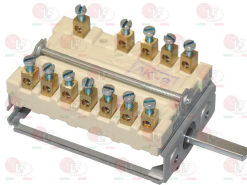

EGO 4204400001

5062875 **SELECTOR SWITCH 0-3 POSITIONS**
contact capacity 16A 250V - max 150°C
D-shaped pin ø 6x4.6 mm