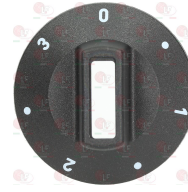

EGO 0000524058

EGO 524058

3241320 KNOB BLACK ø 50 mm 0-1-2-3
D-shaped hole 6x4.6 mm
for energy adjuster EGO