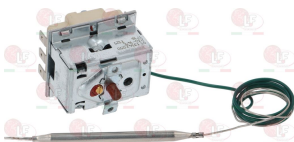

EGO 5532534802

7117241 THERMOSTAT 3-PHASE 230°C
with manual reset
covered capillary length 870 mm - 10A 400V
bulb $\varnothing$ 6x107 mm