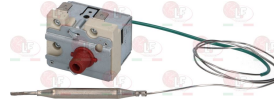

EGO 5610545510

5059787 THERMOSTAT SINGLE-PHASE 230°C
with manual reset
covered capillary length 730 mm - 16A 250V
bulb $\varnothing$ 6x77 mm