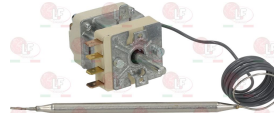

EGO 5519025201

5014545 SINGLE-PHASE THERMOSTAT 30-110°C
complete with auxiliary selector switch
D-shaped pin $\varnothing$ 6x4.6 mm
covered capillary length 920 mm - 16A 250V
bulb $\varnothing$ 6x130 mm