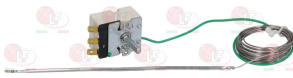

EGO 5513224060

EGO 5513229030

5080582 THERMOSTAT SINGLE-PHASE 30-110°C
D-shaped pin $\varnothing$ 6x4.6 mm
capillary covered length 870 mm - 16A 250V
bulb $\varnothing$ 6x113 mm