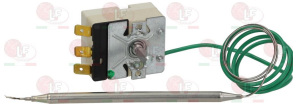

EGO 5519619030

EGO 5519719800

Suitable for:

EGO

**3444571 THERMOSTAT SINGLE-PHASE 30-90°C**  
 for BOILER  
 D-shaped pin  $\varnothing$  6x4.6 mm  
 capillary length covered 700 mm - 16A 250V  
 D-shaped pin  $\varnothing$  6x4.6 mm