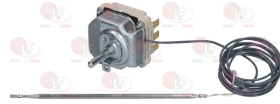

40KW841 THERMOSTAT THREE-PHASE 109-190°C

D-shaped pin $\varnothing$ 6x4.6 mm
capillary length covered 1800 mm - 16A 400V
bulb $\varnothing$ 4x160 mm