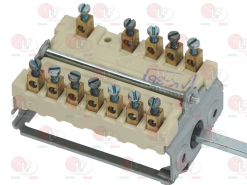

EGO 4934615701

5074243 **SELECTOR SWITCH 0-3 POSITIONS**
contact capacity 16A 250V - max 150°C
D-shaped pin ø 6x4.6 mm