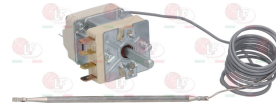

EGO 5513043010

3444477 SINGLE-PHASE THERMOSTAT 50-260°C
complete with selector switch
D-shaped pin $\varnothing$ 6x4.6 mm
covered capillary length 1270 mm - 16A 250V
bulb $\varnothing$ 4x120 mm