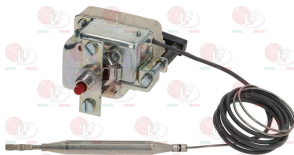

3444687 SINGLE-PHASE THERMOSTAT 300°C
with manual reset
covered capillary length 900 mm
bulb $\varnothing$ 6x74 mm