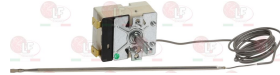

EGO 5513062140

5050074 SINGLE-PHASE THERMOSTAT 50-300°C

D-shaped pin $\varnothing$ 6x4.6 mm
covered capillary length 1130 mm-16A 250V
bulb $\varnothing$ 4x94 mm