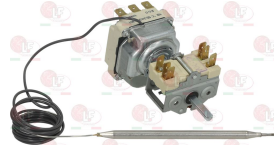

complete with selector switch  
D-shaped pin  $\varnothing$  6x4.6 mm  
covered capillary length 1100 mm - 10A 400V  
bulb  $\varnothing$  6x120 mm

EGO 5534923801

**3444468 THREE-PHASE THERMOSTAT 30-85°C**