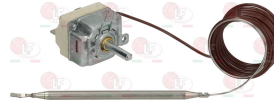

EGO 5519082809

5010864 THERMOSTAT SINGLE-PHASE 95-180°C
D-shaped pin $\varnothing$ 6x4.6 mm
covered capillary length 2000 mm
bulb $\varnothing$ 6x130 mm