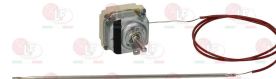

EGO 5534032864

3744007 THREE-PHASE THERMOSTAT 90-195°C
D-shaped pin $\varnothing$ 6x4.6 mm
capillary length 900 mm - 10A 400v
bulb $\varnothing$ 6x135 mm