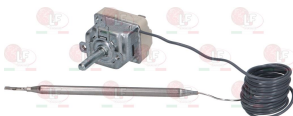

EGO 5519026800

5029092 SINGLE PHASE THERMOSTAT 30-110°C
D-shaped pin $\varnothing$ 6x4.6 mm
covered capillary length 1500 mm - 16A 250V
bulb $\varnothing$ 6x130 mm