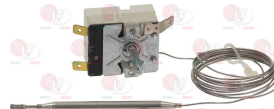

EGO 5519032810

EGO 5519032814

EGO 5519032825

**5033636 THERMOSTAT SINGLE-PHASE 780°C**  
manual reset  
bulb  $\varnothing$  4x170 mm

EGO 6023172525

**3744151 THERMOSTAT SINGLE-PHASE 80-131°C**  
D-shaped pin  $\varnothing$  6x4.6 mm  
capillary length 1730 mm - 16A 250V  
bulb  $\varnothing$  6x100 mm