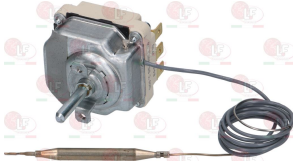

EGO 5532583801

Suitable for:

**2000134 THERMOSTAT 3-PHASE 50-300°C**  
 D-shaped pin  $\varnothing$  6x4.6 mm  
 covered capillary length 800 mm  
 bulb  $\varnothing$  6x77 mm

EGO 5534052110

Suitable for: