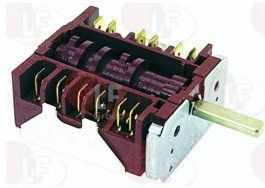

EGO 4924915736

3057064 SELECTOR SWITCH 0-3 POSITIONS
contact capacity 16A 250V - max 150°C
D-shaped pin $\varnothing$ 6x4.6 mm