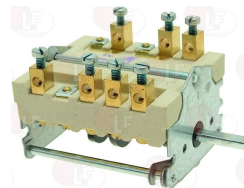

EGO 4204400002

3057338 SELECTOR SWITCH 0-3 POSITIONS
contact capacity 16A 250V - max 150°C
D-shaped pin $\varnothing$ 6x4.6 mm