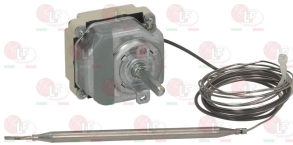

EGO 5534052819

3444078 THREE-PHASE THERMOSTAT 100-175°C
D-shaped pin $\varnothing$ 6x4.6 mm
covered capillary length 2000 mm - 10A 400V
bulb $\varnothing$ 6x130 mm