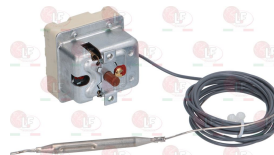

EGO 5532542807

EGO 5532549816

EGO 5532549827