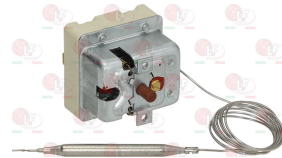

EGO 5510542807

EGO 5519542140

EGO 5510542850

EGO 5519542030

3444389 SINGLE-PHASE THERMOSTAT 230°C
with manual reset
capillary length 600 mm - 16A 250V
bulb $\varnothing$ 6x83 mm

3444483 SINGLE-PHASE THERMOSTAT 230°C
with manual reset
capillary length 900 mm - 0.5A 12V
bulb $\varnothing$ 6x87 mm