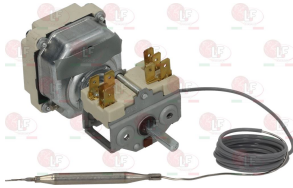

Suitable for:

EGO

3444311 THREE-PHASE THERMOSTAT 100-260°C
complete with selector switch
D-shaped pin $\varnothing$ 6x4.6 mm
covered capillary length 1100 mm - 10A 400V
bulb $\varnothing$ 6x70 mm