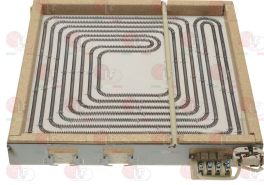

3311124 RADIANT HEATING ELEMENT 3500W 400V

dimensions 300x300 mm
radiant size 270x270 mm
terminal block electric connections
for glass-ceramic cooking top
NOT EQUIPPED WITH PAN DETECTOR