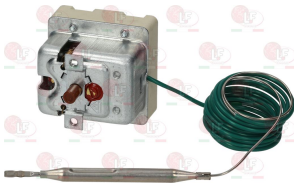

EGO 5533522040

3744046 THREE-PHASE THERMOSTAT 156°C
with manual reset
covered capillary length 1500 mm
bulb $\varnothing$ 6x90 mm