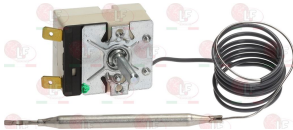

3444938 SINGLE-PHASE THERMOSTAT 100-175°C

D-shaped pin $\varnothing$ 6x4.6 mm
covered capillary length 900 mm
bulb $\varnothing$ 6x100 mm