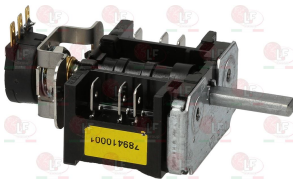

EGO 7894032009

40G3278 **KIT SELECTOR SWITCH 0-1 POSITIONS**
complete with potentiometer
contact capacity 16A 250V - max 150°C
D-shaped pin $\varnothing$ 6x4.6 mm

EGO 4202900027

40K5063 **KIT SELECTOR SWITCH 0-1 POSITIONS**
complete with potentiometer and cables
contact capacity 32A 250V - max 150°C
D-shaped pin $\varnothing$ 6x4.6 mm