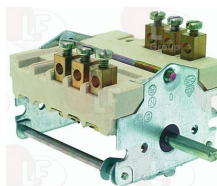

**3057032** **SELECTOR SWITCH 0-1 POSITIONS**  
contact capacity 32A 250V - max 150°C  
D-shaped pin  $\varnothing$  6x4.6 mm

EGO 4331832000

**3057060** **SELECTOR SWITCH 0-1 POSITIONS**  
contact capacity 16A 250V - max 150°C  
D-shaped pin  $\varnothing$  6x4.6 mm