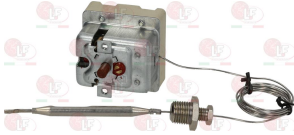

Suitable for:

EGO

3443072 THREE-PHASE THERMOSTAT 130°C
with manual reset
capillary length 890 mm
bulb $\varnothing$ 6x90 mm - with stuffing gland M8x1
with tank seal $\varnothing$ 1/4"

EGO 5532522160

40K4856 THREE-PHASE THERMOSTAT 130°C
with manual reset
capillary length covered 900 mm
bulb $\varnothing$ 6x74 mm