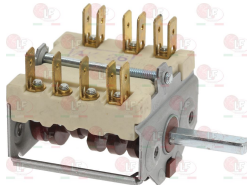

EGO 4934615400

5087950 **SELECTOR SWITCH 0-3 POSITIONS**
contacts flowrate 16A 250V - max 150°C
D-shaped pin ø 6x4.6 mm