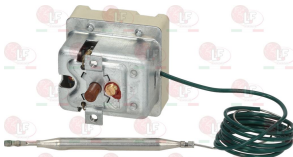

3444565 THERMOSTAT THREE-PHASE 140°C

with manual reset
covered capillary length 900 mm - 20A 400V
bulb $\varnothing$ 6x87 mm