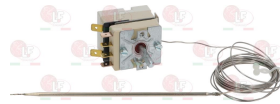

EGO 5519069831

3444668 SINGLE-PHASE THERMOSTAT 50-320°C
complete with switch
D-shaped pin $\varnothing$ 6x4.6 mm
capillary length 3100 mm - 16A 230V
bulb $\varnothing$ 3.1x160 mm