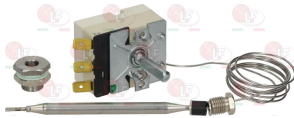

EGO 5519919800

2101069 SINGLE-PHASE THERMOSTAT 30-93°C
D-shaped pin $\varnothing$ 6x4.6 mm
capillary length 870 mm - 16A 250V
bulb $\varnothing$ 6x100 mm - with stuffing gland fitting M9x1
with complete tank sealing fitting M12x1