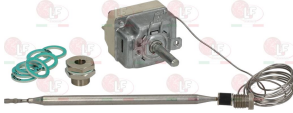

EGO 5513554020

**5081598 THERMOSTAT SINGLE-PHASE 281°C**  
 with manual reset  
 covered capillary length 2000 mm - 16A 250V  
 bulb  $\varnothing$  6x79 mm

EGO 5532559815

**2100284 THERMOSTAT SINGLE-PHASE 30-110°C**  
 D-shaped pin  $\varnothing$  6x4.6 mm  
 capillary length 900 mm - 16A 250V  
 bulb  $\varnothing$  6x130 mm - with stuffing gland fitting M9x1  
 with complete tank sealing fitting M12x1