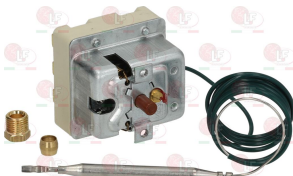

5011445 THERMOSTAT THREE-PHASE 140°C

with manual reset
covered capillary length 900 mm - 20A 400V
bulb $\varnothing$ 6x88 mm - with fitting and olive $\varnothing$ 6 mm