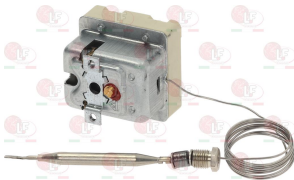

EGO 5514549804

EGO 5532542836

**3444497 SINGLE-PHASE THERMOSTAT 230°C**  
 with automatic reset  
 capillary 850 mm - 16A 250V  
 bulb  $\varnothing$  6x78 mm - with adapter nipple bland M9x1

EGO 5532542833