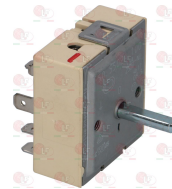

EGO 5017031000

EGO 5057031010

EGO 5017051000

EGO 5057051010

EGO 5037051000

**3350035 ENERGY REGULATOR**  
contact capacity 230V 13A  
max temperature 125°C  
D-shaped pin  $\varnothing$  6x4.6 mm

EGO 5027021300