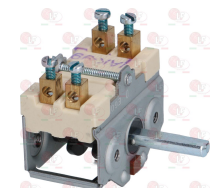

EGO 4332032000

EGO 4342032000

**5033121** **SELECTOR SWITCH 0-1 0-2 POSITIONS**  
contact capacity 32A 250V - max 150°C  
D-shaped pin 6x4.6 mm

EGO 4324932040

**3057015** **SELECTOR SWITCH 0-1-0-1 POSITIONS**  
contact capacity 16A 250V - max 150°C  
D-shaped pin 6x4.6 mm