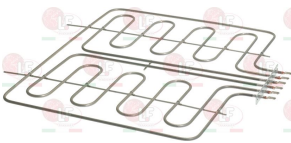

3755656 HEATING ELEMENT 3950W 230V
length 510 mm - width 545 mm
flange 160x22 mm