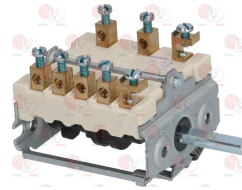

EGO 4327232000

3057024 SELECTOR SWITCH 0-6 POSITIONS
contact capacity 16A 250V - max 150°C
D-shaped pin $\varnothing$ 6x4.6 mm