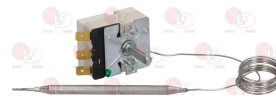

EGO 5513624010

EGO 5513624020

3444422 SINGLE-PHASE THERMOSTAT 30-110°C
D-shaped pin $\varnothing$ 6x4.6 mm
capillary length 830 mm - 16A 250V
bulb $\varnothing$ 6x113 mm