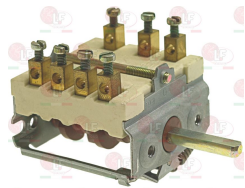

EGO 4205100000

5002051 **SELECTOR SWITCH 0-4 POSITIONS**
contact capacity 16A 250V - max 150°C
D-shaped pin $\varnothing$ 6x4.6 mm