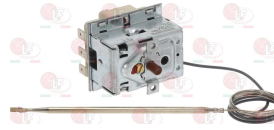

EGO 5531559020

7106266 THREE-PHASE THERMOSTAT 285°C
with manual reset
covered capillary length 870 mm
bulb $\varnothing$ 4x128 mm