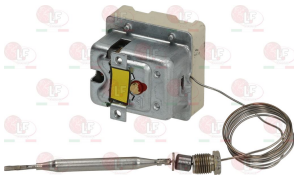

EGO 5532522843

3444315 THREE-PHASE THERMOSTAT 135°C
with manual reset
covered capillary length 1000 mm - 10A 400V
bulb a bottone $\varnothing$ 14x20 mm