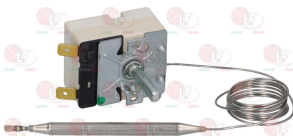

EGO 5513012010

3444018 THERMOSTAT SINGLE-PHASE 30-90°C
complete with auxiliary selector switch
D-shaped pin $\varnothing$ 6x4.6 mm
covered capillary length 1000 mm - 16A 250V
bulb $\varnothing$ 6x175 mm