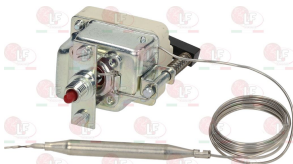

EGO 5510542805

EGO 5519542130

3444138 SINGLE-PHASE THERMOSTAT 230°C
with manual reset
covered capillary length 850 mm - 16A 250V
button bulb $\varnothing$ 14x10 mm