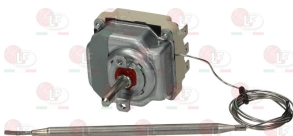

EGO 5534032090

3444166 THREE-PHASE THERMOSTAT 95-180°C
D-shaped pin $\varnothing$ 6x4.6 mm
covered capillary length 1800 mm - 10A 400V
bulb $\varnothing$ 6x135 mm - with adapter nipple bland M9x1
with complete tank coupling M12x1