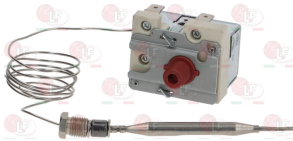

EGO 5610549510

2111022 SINGLE-PHASE THERMOSTAT 230°C
with manual reset
covered capillary length 2020 mm - 16A 250V
bulb $\varnothing$ 6x77 mm