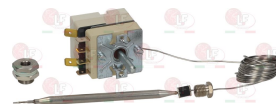

EGO 5513622100

**3444489 SINGLE-PHASE THERMOSTAT 30-110°C**  
 D-shaped pin  $\varnothing$  6x4.6 mm  
 capillary length 1500 mm - 16A 250V  
 bulb  $\varnothing$  6x125 mm

EGO 5519022809

EGO 5519224801

**3444664 SINGLE-PHASE THERMOSTAT 30-110°C**  
 complete with switch  
 D-shaped pin  $\varnothing$  6x4.6 mm  
 capillary length 1470 mm - 16A 250V  
 bulb  $\varnothing$  6x113 mm - with adapter nipple bland M9x1  
 with complete tank coupling M12x1