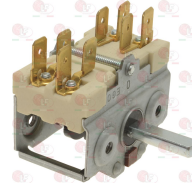

EGO 4200000015

**3057340 SELECTOR SWITCH 1-2-1-2**  
 contact capacity 16A 250V - max 150°C  
 D-shaped pin  $\varnothing$  6x4.6 mm

EGO 4954915510

**3057341 SELECTOR SWITCH 1-2-1-2 POSITIONS**  
 contact capacity 16A 250V - max 150°C  
 D-shaped pin  $\varnothing$  6x4.6 mm