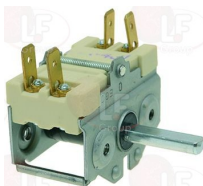

EGO 4623966541

**3057216** **SELECTOR SWITCH 0-1 POSITIONS**  
 contact capacity 16A 230V - max 150°C  
 D-shaped pin 6x4.6 mm

EGO 4941015702

EGO 4942915704

**3057255** **SELECTOR SWITCH 0-1 POSITIONS**  
 contact capacity 16A 250V - max 150°C  
 D-shaped pin  $\varnothing$  6x4.6 mm