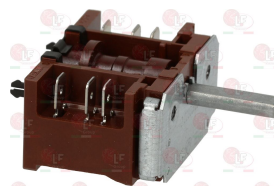

EGO 4921015320

5059917 **SELECTOR SWITCH 0-1 POSITIONS**
contact capacity 16A 250V - max 150°C
D-shaped pin $\varnothing$ 6x4.6 mm