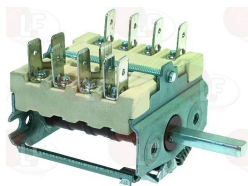

3057082 **SELECTOR SWITCH 0-1 POSITIONS**
contact capacity 16A 250V - max 150°C
D-shaped pin 6x4.6 mm

EGO 4941015705

3057095 **SELECTOR SWITCH 0-1 POSITIONS**
contact capacity 16A 250V - max 150°C
D-shaped pin $\varnothing$ 6x4.6 mm