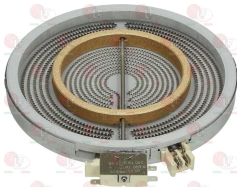

Suitable for:

**3311170 RADIANT HEATING ELEM. ø 230mm 2100W 230V**  
 faston electric connections  
 complete with energy adjuster  
 for glass-ceramic cooking top

EGO 1071631004

EGO 1081631040

**2110855 RADIANT HEATING ELEM. ø 230mm 2200W 230V**  
 faston electric connections  
 complete with energy adjuster  
 for glass-ceramic cooking hob