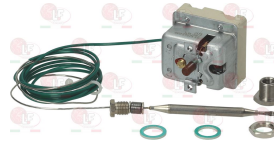

EGO 5532545030

3444204 THREE-PHASE THERMOSTAT 235°C
with manual reset
covered capillary length 1700 mm - 10A 400V
bulb $\varnothing$ 4x120 mm - with adapter nipple band M9x1