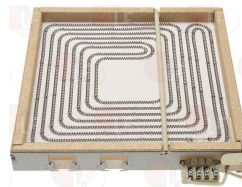

EGO 1077828002

EGO 1077828003