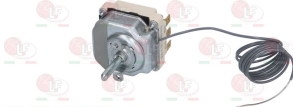

EGO 5534039080

EGO 5534039807

3444443 THREE-PHASE THERMOSTAT 115-300°C
D-shaped pin $\varnothing$ 6x4.6 mm
covered capillary length 1150 mm - 10A 400V
bulb $\varnothing$ 3x144 mm