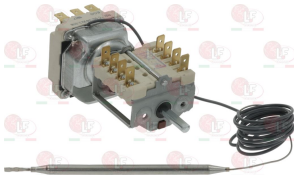

5010676 THERMOSTAT THREE-PHASE 32-112°C

with selector switch
D-shaped pin $\varnothing$ 6x4.6 mm
covered capillary length 1200 mm - 10A 400V
bulb $\varnothing$ 6x130 mm