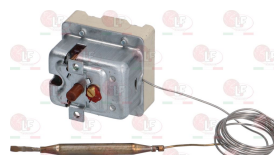

EGO 5510572800

EGO 5519572010

**3444278 SINGLE-PHASE THERMOSTAT 360°C**  
 with manual reset  
 covered capillary length 890 mm - 16A 230V  
 bulb  $\varnothing$  3x200 mm

EGO 5510572803

EGO 5519572020

**3444310 SINGLE-PHASE THERMOSTAT 360°C**  
 with manual reset  
 capillary length 900 mm - 16A 250V  
 bulb  $\varnothing$  6x75 mm