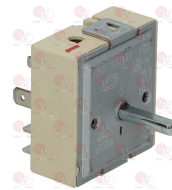

3390399 ELECTRONIC BOARD 400V 123x65 mm

EGO 7505011000

5037834 POWER ELECTRONIC BOARD 2x3,5kW 400V
ext. sizes 220x170 mm

EGO 7891026131

Energy regulators

2111882 ENERGY REGULATOR
contact capacity 240V 13A
max. temperature 125°C
D-shaped pin $\varnothing$ 6x4.6 mm
double direction of rotation

EGO 5059070048

2111902 ENERGY REGULATOR
contacts 240V 13A
temperature max 125°C
D-shaped pin $\varnothing$ 6x4.6 mm

EGO 5055071100

EGO 5067079601

3350024 ENERGY REGULATOR
contact capacity 240V 13A
max temperature 125°C
D-shaped pin $\varnothing$ 6x4.6 mm
double rotation direction

EGO 5017071000

EGO 5057071010

3350026 ENERGY REGULATOR
contact capacity 230V 13A - max temperature 125°C
D-shaped pin $\varnothing$ 6x4.6 mm
double rotation direction
for PYROCERAM. TOPS-SALAMANDERS-POTATO WARMERS

EGO 5017011000

EGO 5037021000

EGO 5017021000

EGO 5057011000

EGO 5037011000

EGO 5057021010

3350031 ENERGY REGULATOR
contact capacity 400V 7A
max temperature 125°C
D-shaped pin $\varnothing$ 6x4.6 mm

EGO 5017031000

EGO 5057031010

EGO 5017051000

EGO 5057051010

EGO 5037051000

3350035 ENERGY REGULATOR
contact capacity 230V 13A
max temperature 125°C
D-shaped pin $\varnothing$ 6x4.6 mm

EGO 5027021300

EGO 5055021100

EGO 5055024100

EGO 5027021580

EGO 5055021105

EGO 5067021591

EGO 5047011600

EGO 5055021120