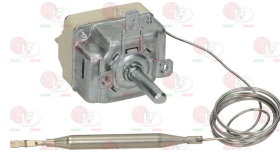

2101033 SINGLE-PHASE THERMOSTAT 50-300°C

D-shaped pin $\varnothing$ 6x4.6 mm
Capillary length 900 mm - 16A 250V
bulb $\varnothing$ 6x78 mm

EGO 5519052825