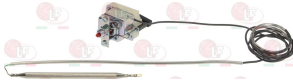

EGO 5514549826

Suitable for:

Suitable for:

**3444765 SINGLE-PHASE THERMOSTAT 240°C**  
 with automatic reset  
 capillary length covered 550 mm - 16A 230V  
 bulb  $\varnothing$  4x90 mm

EGO 5511549080

**3744065 SINGLE-PHASE THERMOSTAT 240°C**  
 with manual reset  
 double bulb  
 covered capillary length 2000 mm  
 bulb  $\varnothing$  6x135 mm