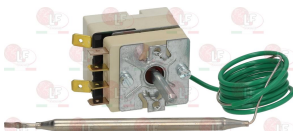

EGO 5513025040

3444313 SINGLE-PHASE THERMOSTAT 30-120°C
with switch
D-shaped pin $\varnothing$ 6x4.6 mm
covered capillary length 890 mm - 16A 250V
bulb $\varnothing$ 6x115 mm