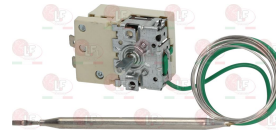

3444524 SINGLE-PHASE THERMOSTAT 50-116°C

D-shaped pin $\varnothing$ 6x4.6 mm
capillary length 1750 mm
bulb $\varnothing$ 6x110 mm