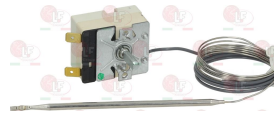

EGO 5519229805

3444421 SINGLE-PHASE THERMOSTAT 30-115°C
D-shaped pin $\varnothing$ 6x4.6 mm
capillary length 1750 mm - 16A 250V
bulb $\varnothing$ 4x120 mm