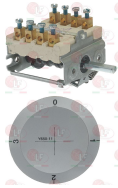

EGO 4204000023

3057305 SELECTOR SWITCH 0-3 POSITIONS
contact capacity 18A 240V - max 150°C
D-shaped pin $\varnothing$ 6x4.6 mm