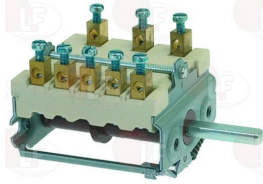

Suitable for:

EGO

3057083 SELECTOR SWITCH 0-5 POSITIONS
contact capacity 16A 250V - max 150°C
D-shaped pin $\varnothing$ 6x4.6 mm