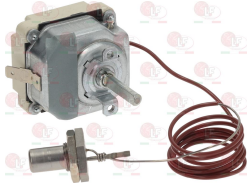

Suitable for:

EGO

3444546 THREE-PHASE THERMOSTAT 30-120°C

D-shaped pin $\varnothing$ 6x4.6 mm
covered capillary length 900 mm
button bulb $\varnothing$ 11x28 mm - nut M14x1