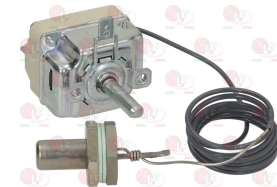

EGO 5519622010

5070709 SINGLE-PHASE THERMOSTAT 30-110°C
D shaped pin $\varnothing$ 6x4.6 mm
capillary length covered 1000 mm
button bulb $\varnothing$ 11x28 mm