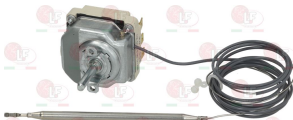

EGO 5534639010

**5035660 KNOB BLACK  $\varnothing$  50 mm 100-180°C**  
 D-shaped hole 6x4.6 mm

**5083260 THREE-PHASE THERMOSTAT 100-182°C**  
 D shaped pin  $\varnothing$  6x4.6 mm  
 capillary length covered 2030 mm  
 bulb  $\varnothing$  6x135 mm