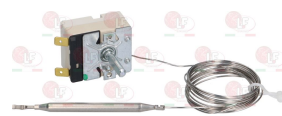

EGO 5519024804

3744201 SINGLE-PHASE THERMOSTAT 60-190°C
D-shaped pin $\varnothing$ 6x4.6 mm
capillary length 2040 mm - 16A 250V
bulb $\varnothing$ 6x69 mm