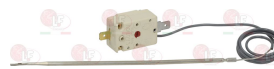

EGO 5519039201

3444476 SINGLE-PHASE THERMOSTAT 170°C
2 contacts
covered capillary length 560 mm - 16A 250V
bulb $\varnothing$ 3x160 mm