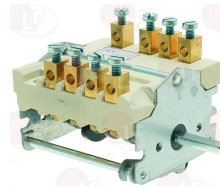

EGO 4324032000

3057336 SELECTOR SWITCH 0-3 POSITIONS
contact capacity 32A 250V - max 150°C
D-shaped pin $\varnothing$ 6x4.6 mm