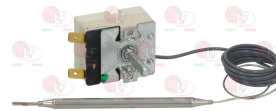

EGO 5513022270

3444980 THERMOSTAT SINGLE-PHASE 30-120°C
D-shaped pin $\varnothing$ 6x4.6 mm
capillary length 870 mm
bulb $\varnothing$ 6x100 mm - with stuffing gland fitting M9x1