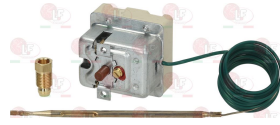

EGO 5510562830

EGO 5519562020

Suitable for:

3444293 SINGLE-PHASE THERMOSTAT 320°C
with manual reset
covered capillary length 900 mm - 16A 250V
bulb $\varnothing$ 6x80 mm - with oval coupling $\varnothing$ 10 mm