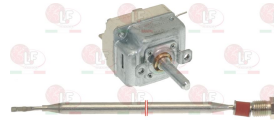

EGO 5513219440

EGO 9755132397

**5091283 THERMOSTAT SINGLE-PHASE 30-90°C**  
 D-shaped pin  $\varnothing$  6x4.6 mm  
 covered capillary length 840 mm  
 bulb  $\varnothing$  6x83 mm

EGO 5517012020

**1444012 THERMOSTAT SINGLE-PHASE 30-95°C**  
 D-shaped pin  $\varnothing$  6x4.6 mm  
 capillary length 850 mm - 16A 250V  
 bulb  $\varnothing$  6x140 mm - with stuffing gland fitting M9x1