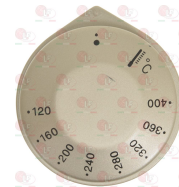

EGO 5519082806

3241942 SILVER KNOB $\varnothing$ 55 mm 120-400°C
complete with ring nut
D-shaped hole 6x4.6 mm