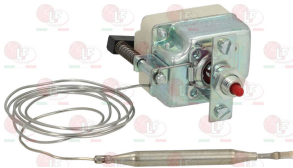

EGO 5517012010

5056257 THERMOSTAT SINGLE PHASE 358°C
with manual reset
capillary length 900 mm - 16A 250V
bulb $\varnothing$ 6x78 mm