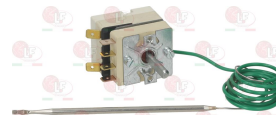

EGO 5513622080

3444473 SINGLE-PHASE THERMOSTAT 30-110°C
with selector switch
D-shaped pin $\varnothing$ 6x4.6 mm
capillary length 870 mm - 16A 400V
bulb $\varnothing$ 4x125 mm