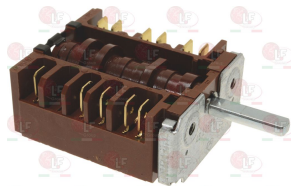

EGO 4914915705

7100585 **SELECTOR SWITCH 0-2 POSITIONS**
contact capacity 16A 250V - max 150°C
D-shaped pin $\varnothing$ 6x4.6 mm