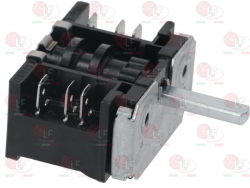

## Selector switches

**5084921** **COMMUTATORE 0-1-0-1 POSIZIONI**  
portata contatti 16A 250V - max 150°C  
perno mezzaluna  $\varnothing$  6x4,6 mm

EGO 4204900012

**3057050** **CONNECTING BRACKET 28x21x16 mm**  
distance between hooking brackets 27 mm  
f/connection between selector switch and thermost.