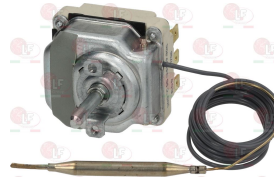

EGO 5534959801

3444040 THREE-PHASE THERMOSTAT 100-300°C
D-shaped pin $\varnothing$ 6x4.6 mm
covered capillary length 1150 mm - 10A 400V
bulb $\varnothing$ 6x80 mm