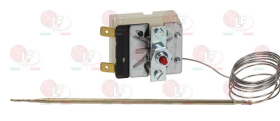

EGO 5532572801

**3444831 SINGLE-PHASE THERMOSTAT 360°C**  
with manual reset  
capillary length 900 mm  
bulb  $\varnothing$  3x145 mm

EGO 5513562900

**40H9835 SINGLE-PHASE THERMOSTAT 360°C**  
with manual reset  
capillary length covered 1430 mm  
bulb  $\varnothing$  4x111 mm