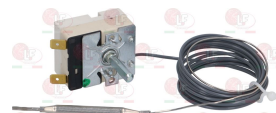

3444647 SINGLE-PHASE THERMOSTAT 50-215°C

D-shaped pin $\varnothing$ 6x4.6 mm
covered capillary length 2300 mm
bulb $\varnothing$ 6x78 mm