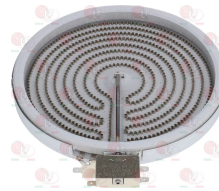

**3311122 RADIANT HEATING ELEM. ø 230mm 2300W 230V**  
 faston electric fitting  
 complete with energy regulator  
 for glass-ceramic cooking top

EGO 1051116004

**3311167 RADIANT HEATING ELEM. ø 230mm 2300W 230V**  
 faston electric connections  
 complete with energy adjuster  
 for glass-ceramic cooking top