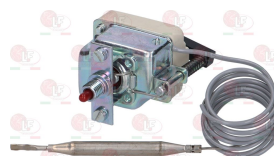

EGO 5514024020

EGO 5518019130

3444285 SINGLE-PHASE THERMOSTAT 350°C
with manual reset
covered capillary length 870 mm - 16A 250V
bulb $\varnothing$ 6x77 mm