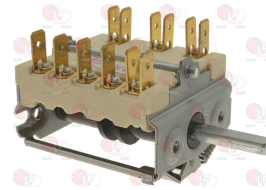

EGO 4929815733

3057256 SELECTOR SWITCH 4 POSITIONS
contact capacity 16A 250V - max 150°C
D-shaped pin $\varnothing$ 6x4.6 mm