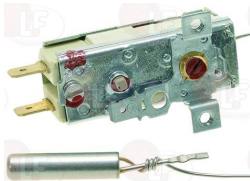

EGO 5519032100

2111707 SINGLE PHASE THERMOSTAT 175°C
with automatic reset
capillary length 600 mm - 16A 250V
bulb $\varnothing$ 7,5x30 mm