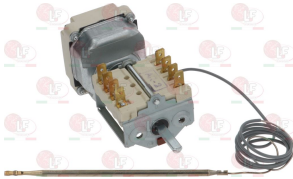

EGO 4941015500

EGO 5534062150

EGO 5534062150+.....

**3057050 CONNECTING BRACKET 28x21x16 mm**  
 distance between hooking brackets 27 mm  
 f/connection between selector switch and thermost.

EGO 0000617079