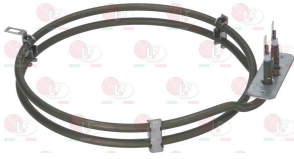

EGO 2035806000

**3755432 HEATING ELEMENT 2000W 400V**  
length 335 mm - width 232 mm  
total height 85 mm

EGO 2410082520

**5029332 HEATING ELEMENT 2200W 230V**  
length 395 mm - width 200 mm  
2 flanges 30x16 mm

EGO 2029970000

**3755584 HEATING ELEMENT 2300W 230V**  
external  $\varnothing$  193 mm - total height 73 mm  
flange 70x22 mm

EGO 2021291010

EGO 2021291101

Suitable for:

**3186098 HEATING ELEMENT GASKET**  
external dimensions 71x23 mm