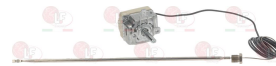

EGO 5519032808

3444623 SINGLE-PHASE THERMOSTAT 85-182°C

D-shaped pin $\varnothing$ 6x4.6 mm
covered capillary length 900 mm
bulb $\varnothing$ 6x135 mm - with stuffing gland fitting M9x1