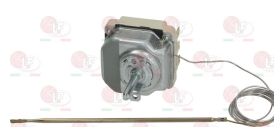

EGO 5532574070

**5050566 THERMOSTAT THREE-PHASE 100-350°C**  
 D-shaped pin  $\varnothing$  6x4.6 mm  
 length capillary 900 mm - 10A 400V  
 bulb  $\varnothing$  3x145 mm

EGO 5534062160

Suitable for:

**EGO**