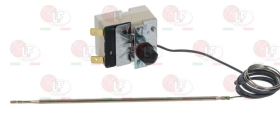

EGO 5513023070

3444689 SINGLE-PHASE THERMOSTAT 340°C
with manual reset
covered capillary length 870 mm
bulb $\varnothing$ 3x160 mm