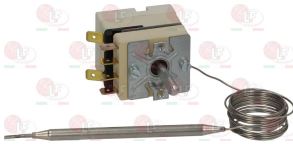

EGO 5513559010

Suitable for:

**5037327 SINGLE-PHASE THERMOSTAT 299°C**  
 with manual reset  
 covered capillary length 1500 mm - 16A 250V  
 bulb  $\varnothing$  4x120 mm

EGO 5532554080

**2101325 SINGLE-PHASE THERMOSTAT 30°-110°C**  
 with switch  
 D-shaped pin  $\varnothing$  6x4,6 mm  
 capillary length 1470 mm - 16A 250V  
 bulb  $\varnothing$  6x112 mm