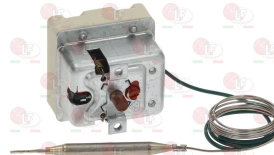

7113944 THREE-PHASE THERMOSTAT 330°C

with manual reset
capillary length covered 880 mm
bulb $\varnothing$ 6x78 mm