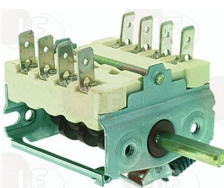

EGO 4922015723

3057022 **SELECTOR SWITCH 0-1 0-1 POSITIONS**
contact capacity 16A 250V - max 150°C
D-shaped pin 6x4.6 mm