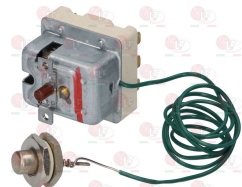

3444298 THREE-PHASE THERMOSTAT 337°C

with manual reset
covered capillary length 850 mm - 20A 400V
button bulb $\varnothing$ 14x10 mm