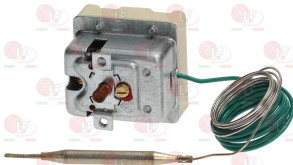

EGO 5532566808

EGO 5532575040

EGO 5532575801

3444904 **THREE-PHASE THERMOSTAT 370°C**
with manual reset
covered capillary length 1500 mm
bulb $\varnothing$ 6x77 mm