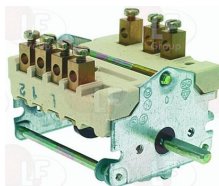

EGO 4924015000

3057001 **SELECTOR SWITCH 0-3 POSITIONS**
contact capacity 32A 250V - max 150°C
D-shaped pin $\varnothing$ 6x4.6 mm