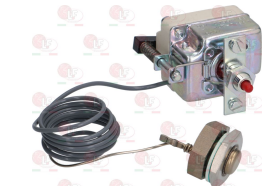

EGO 5510542815

EGO 5510542828

EGO 5519542050

EGO 5519542190