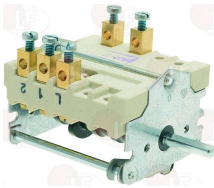

EGO 4324832060

3057308 SELECTOR SWITCH 0-3 POSITIONS
contact capacity 32A 250V - max 150°C
D-shaped pin $\varnothing$ 6x4.6 mm