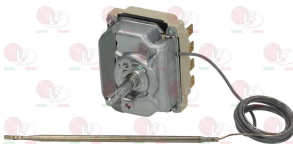

EGO 5534033020

3744144 THERMOSTAT THREE-PHASE 60-204°/135-300°C
D-shaped pin $\varnothing$ 6x4.6 mm
covered capillary length 880 mm
bulb $\varnothing$ 4x130 mm