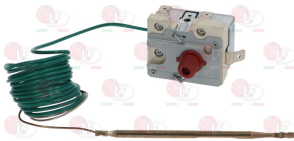

EGO 5532562820

3444655 SINGLE-PHASE THERMOSTAT 320°C
with manual reset
covered capillary length 1800 mm - 16A 250V
bulb $\varnothing$ 4x100 mm