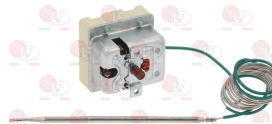

EGO 5532522858

2111485 THERMOSTAT 3-PHASE 177°C
with manual reset
covered capillary length 1500 mm - 10A 400V
bulb $\varnothing$ 4x130 mm