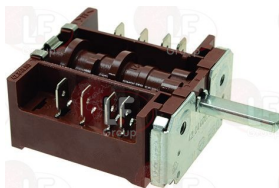

EGO 4334232800

3057337 SELECTOR SWITCH 0-3 POSITIONS
contact capacity 16A 250V - max 150°C
D-shaped pin $\varnothing$ 6x4.6 mm