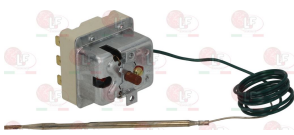

EGO 5532579010

3444306 **THREE-PHASE THERMOSTAT 360°C**
with manual reset
covered capillary length 900 mm - 10A 400V
bulb $\varnothing$ 4x120 mm