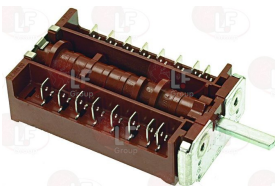

EGO 4627266813

3057089 SELECTOR SWITCH 0-6 POSITIONS
contact capacity 16A 250V - max 150°C
D shaft $\varnothing$ 6x4.6 mm