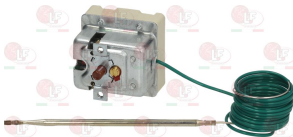

EGO 5532522808

5067188 THERMOSTAT THREE PHASE 360°C
with manual reset
covered capillary length 1490 mm
bulb $\varnothing$ 4x122 mm