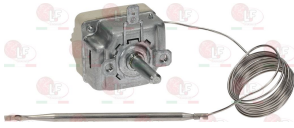

3444893 SINGLE-PHASE THERMOSTAT 55-195°C

D-shaped pin $\varnothing$ 6x4.6 mm
capillary length 1500 mm
bulb $\varnothing$ 4x90 mm

EGO 5519034060

EGO 5519034809

Suitable for:

3444701 SINGLE-PHASE THERMOSTAT 55-250°C

D-shaped pin $\varnothing$ 6x4.6 mm
covered capillary length 1170 mm - 16A 250V
bulb $\varnothing$ 3.1x226 mm - with stuffing gland M9x1