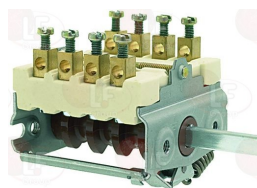

EGO 4942015500

3057073 **SELECTOR SWITCH 0-1 0-1 POSITIONS**
contact capacity 16A 250V - max 150°C
D-shaped pin 6x4.6 mm