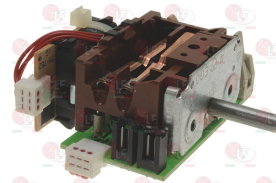

EGO 7894030503

5031041 SELECTOR SWITCH KIT 0-1 POSITIONS
complete with potentiometer and board
contact capacity 32A 250V - max 150°C
D-shaped pin $\varnothing$ 6x4.6 mm