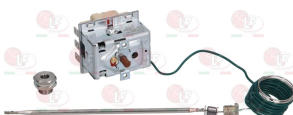

EGO 5532559080

40K4964 **THREE-PHASE THERMOSTAT 275°C**
with manual reset
covered capillary length 1470 mm
bulb 4x157 mm - with stuffing gland fitting M9x1
with complete tank sealing fitting M12x1