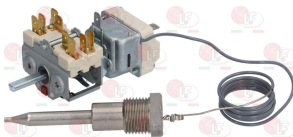

EGO 5519035020

3444260 SINGLE-PHASE THERMOSTAT 105-185°C
complete with auxiliary selector switch
D-shaped pin $\varnothing$ 6x4.6 mm
covered capillary length 900 mm - 16A 250V
threaded bulb $\varnothing$ 1/2"x91 mm