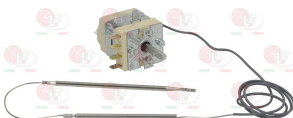

EGO 5519082806

5015518 SINGLE-PHASE THERMOSTAT 62-189°C
complete with auxiliary selector switch
D-shaped pin $\varnothing$ 6x4.6 mm
covered capillary length 700 mm - 16A 250V
bulb $\varnothing$ 4x120 mm