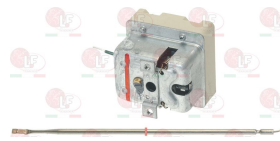

EGO 5610555500

3444600 SINGLE-PHASE THERMOSTAT 325°C
capillary length 900 mm
bulb $\varnothing$ 3x185 mm