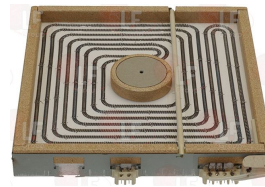

3311152 RADIANT HEATING ELEMENT 4000W 400V

dimensions 300x300 mm
radiant size 270x270 mm
terminal block electric connections
for glass-ceramic cooking hob
WITH PAN DETECTOR