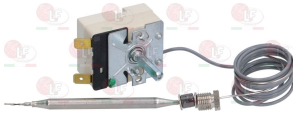

EGO 5510639010

EGO 5513639010

3444376 SINGLE-PHASE THERMOSTAT 95-190°C
D-shaped pin $\varnothing$ 6x4.6 mm
covered capillary length 1010 mm - 16A 250V
bulb $\varnothing$ 6x100 mm - with adapter nipple band M10x1