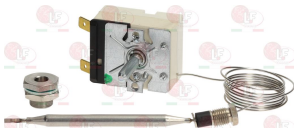

3444913 SINGLE-PHASE THERMOSTAT 30-85°C

D-shaped pin $\varnothing$ 6x4.6 mm
capillary length 900 mm
bulb $\varnothing$ 6x100 mm - with stuffing gland fitting M9x1