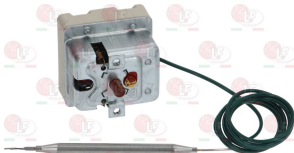

EGO 5534035100

2101017 THERMOSTAT 3-PHASE 124°C
with manual reset
covered capillary length 900 mm - 10A 400V
bulb $\varnothing$ 6x96 mm