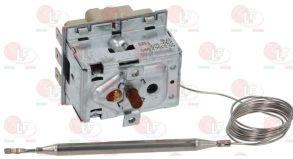

EGO 5533542090

EGO 5533543020

2111236 THREE-PHASE THERMOSTAT 230°C
with automatic reset
covered capillary length 2420 mm - 10A 400V
bulb $\varnothing$ 6x117 mm - with stuffing gland M9x1