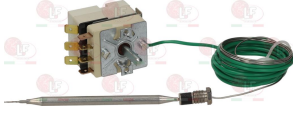

EGO 5513624060

Suitable for:

**EGO**

**3444672 SINGLE-PHASE THERMOSTAT 30-110°C**  
 complete with switch  
 D-shaped pin  $\varnothing$  6x4.6 mm  
 covered capillary length 2400 mm - 16A 230V  
 bulb  $\varnothing$  6x110 mm - with adapter nipple bland M9x1