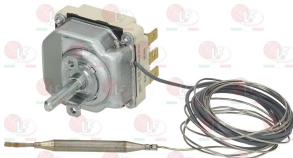

EGO 5534062803

3444562 THREE-PHASE THERMOSTAT 100-350°C
D-shaped pin $\varnothing$ 6x4.6 mm
covered capillary length 1800 mm - 16A 230V
bulb $\varnothing$ 6x80 mm