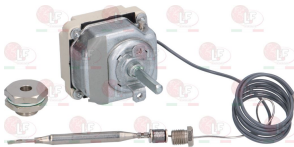

EGO 5534032030

EGO 5534032210

3444503 THREE-PHASE THERMOSTAT 60-200°C
D-shaped pin $\varnothing$ 6x4.6 mm
covered capillary length 900 mm - 10A 400V
bulb $\varnothing$ 6x80 mm - with adapter nipple bland M9x1