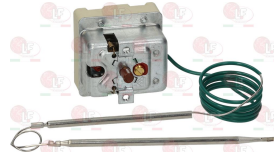

EGO 5532542370

EGO 5532542848

5015412 THREE-PHASE THERMOSTAT 230°C
with manual reset
capillary length covered 3000 mm - 20A 400V
bulb $\varnothing$ 6x90 mm