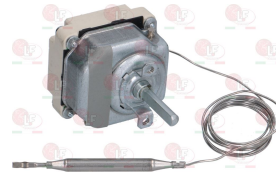

EGO 5534033801

3444102 THREE-PHASE THERMOSTAT 60-200°C
D-shaped pin $\varnothing$ 6x4.6 mm
covered capillary length 900 mm - 10A 400V
bulb $\varnothing$ 6x80 mm