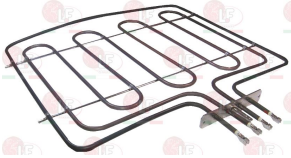

EGO 2021874010

3455139 HEATING ELEMENT 4050W 230V
overall length 460 mm - overall width 470 mm
immersed length 400 mm
flange 127x22 mm