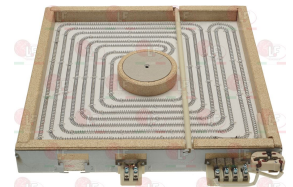

EGO 1077848001

3311105 RADIANT HEATING ELEMENT 3500W 240V
dimensions 300x300 mm
radiant size 270x270 mm
terminal block electric connections
for glass-ceramic cooking hob
NO PAN DETECTION SENSOR