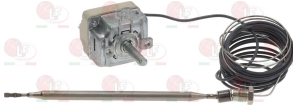

EGO 5519032060

3444387 THERMOSTAT SINGLE-PHASE 105-180°C
D-shaped pin $\varnothing$ 6x4.6 mm
capillary covered 3000 mm - 16A 250V
bulb $\varnothing$ 6x130 mm - with stuffing gland fitting M9x1