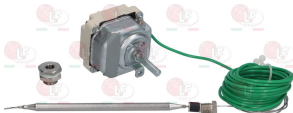

EGO 5534022020

3444190 THREE-PHASE THERMOSTAT 30-110°C
D-shaped pin $\varnothing$ 6x4.6 mm
covered capillary length 3000 mm - 10A 400V
bulb $\varnothing$ 6x135 mm - with adapter nipple band M9x1
with complete tank coupling M12x1