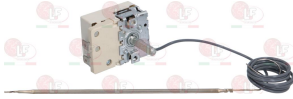

EGO 5513063160

EGO 5518062170

3444305 SINGLE-PHASE THERMOSTAT 50-500°C
D-shaped pin $\varnothing$ 6x4.6 mm
covered capillary length 900 mm - 16A 250V
bulb $\varnothing$ 4x230 mm