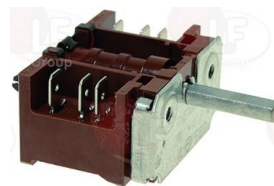

EGO 4921015610

5030542 **SELECTOR SWITCH 0-1 POSITIONS**
contact capacity 16A 250V - max 150°C
D-shaped pin $\varnothing$ 6x4.6 mm