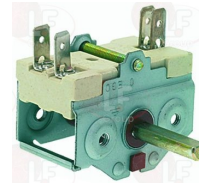

EGO 420440003

3057151 **SELECTOR SWITCH 0-2 POSITIONS**
contact capacity 16A 250V - max temperature 150°
D-shaped pin $\varnothing$ 6x4.6 mm