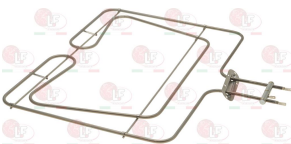

EGO 2035826000

3855012 HEATING ELEMENT 1500W 400V
length 465 mm - width 480 mm
flange 104x32 mm