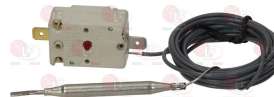

EGO 5513542280

**3444372 SINGLE-PHASE THERMOSTAT 245°C**  
 with manual reset  
 covered capillary length 1170 mm - 16A 250V  
 bulb  $\varnothing$  6x133 mm

EGO 5510543802

EGO 5510545800

EGO 5519542220

**3444645 SINGLE-PHASE THERMOSTAT 245°C**  
 with automatic reset  
 covered capillary length 2330 mm  
 bulb  $\varnothing$  6x80 mm