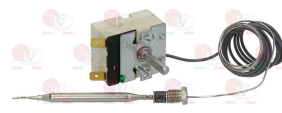

EGO 5102918253

EGO 5102918320

EGO 5513039300

3744104 SINGLE-PHASE THERMOSTAT 97-190°C
D-shaped pin $\varnothing$ 6x4.6 mm
covered capillary length 1500 mm - 16A 250V
bulb $\varnothing$ 6x90 mm - with stuffing gland fitting M9x1