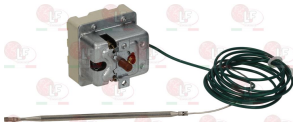

Suitable for:

EGO

3444653 **THREE-PHASE THERMOSTAT 245°C**
with manual reset
capillary length covered 1750 mm - 20A 380V
bulb $\varnothing$ 4x120 mm