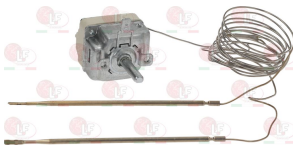

EGO 5519069856

2111653 THERMOSTAT SINGLE-PHASE 55-325°C
D-shaped pin $\varnothing$ 6x4.6 mm
capillary length 1500 mm
double bulb $\varnothing$ 3x120 mm