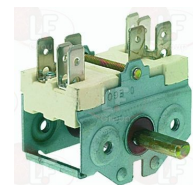

EGO 4922015500

EGO 4941015300

EGO 4941015700

3057018 SELECTOR SWITCH 0-1 POSITIONS
contact capacity 16A 250V - max 150°C
D shaft $\varnothing$ 6x4.6 mm
back connection for thermostat