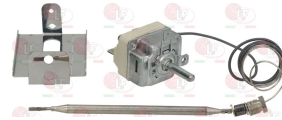

EGO 5610542610

**5062202 PIN M4 THERMOSTAT FASTENING**

EGO 0000615004

**3444124 PROTECTION CAP**  
for safety thermostat  
for THERMOSTAT EGO

EGO 0000525020

EGO 525020

**5038124 SET THERMOSTAT SINGLE-PHASE 101-187°C**  
complete with bracket and stuffing gland fitting M  
D-shaped pin  $\varnothing$  6x4.6 mm  
capillary length covered 520 mm - 16A 250V  
bulb  $\varnothing$  6x133 mm - with stuffing gland fitting M10x