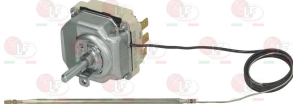

EGO 5534052150

3444504 THREE-PHASE THERMOSTAT 50-300°C
D-shaped pin $\varnothing$ 6x4.6 mm
capillary length 880 mm - 10A 400V
bulb $\varnothing$ 4x128 mm