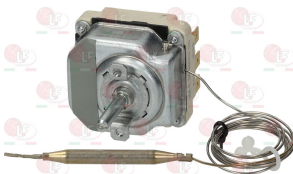

EGO 5534064010

3744110 THREE-PHASE THERMOSTAT 100-350°C
D-shaped pin $\varnothing$ 6x4.6 mm
covered capillary length 1800 mm - 10A 400V
bulb $\varnothing$ 6x80 mm