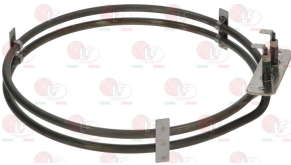

EGO 2017983000

EGO 2019584000

EGO 2021693000

EGO 2021697000

EGO 2035031000

EGO 92035031000

3755723 HEATING ELEMENT 2600W 230V
 $\varnothing$ external 200 mm - total height 65 mm
flange 70x22 mm

EGO 2020219050

3186098 HEATING ELEMENT GASKET
external dimensions 71x23 mm