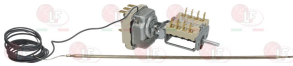

EGO 5534052815

40K5022 THERMOSTAT THREE-PHASE 50-300°C
complete with selector switch
D-shaped pin $\varnothing$ 6x4.6 mm
capillary length covered 2260 mm - 10A 400V
bulb $\varnothing$ 4x292 mm