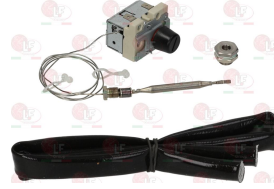

EGO 5513542110

Suitable for:

3744196 SINGLE-PHASE THERMOSTAT 245°C
complete with sealing braiding
with automatic reset
capillary length 750 mm - 16A 250V
bulb $\varnothing$ 6x78mm - with stuffing gland fitting M9x1
with complete tank sealing fitting M12x1