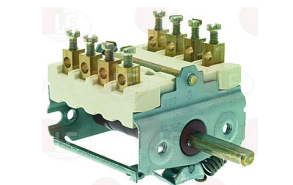

EGO 4202900014

3057014 SELECTOR SWITCH 0-1 POSITIONS
contact capacity 16A 250V - max 150°C
D-shaped pin $\varnothing$ 6x4.6 mm
back connection for thermostat