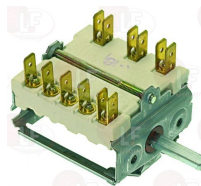

EGO 4207000025

3057092 SELECTOR SWITCH 0-6 POSITIONS
contact capacity 16A 250V - max 150°C
D-shaped pin $\varnothing$ 6x4.6 mm