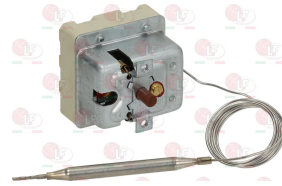

EGO 5532542090

2102268 THREE-PHASE THERMOSTAT 230°C
with manual reset
capillary length 870 mm - 10A 400V
bulb $\varnothing$ 6x110 mm