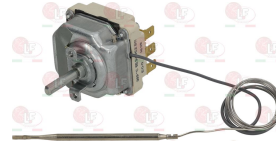

EGO 5534052811

5050807 THREE-PHASE THERMOSTAT 75/90°C
with automatic reset
covered capillary length 860 mm - 16A 400V
bulb $\varnothing$ 6x134 mm