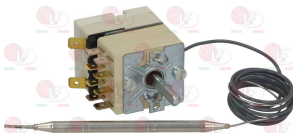

EGO 5513624010

EGO 5513624020

**3444422 SINGLE-PHASE THERMOSTAT 30-110°C**  
 D-shaped pin  $\varnothing$  6x4.6 mm  
 capillary length 830 mm - 16A 250V  
 bulb  $\varnothing$  6x113 mm

EGO 5513222010

**3444470 SINGLE-PHASE THERMOSTAT 30-110°C**  
 complete with switch  
 D-shaped pin  $\varnothing$  6x4.6 mm  
 capillary length 870 mm - 16A 400V  
 bulb  $\varnothing$  6x113 mm