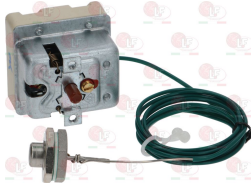

Suitable for:

Suitable for:

7150613 THERMOSTAT THREE-PHASE 220°C
with manual reset
covered capillary length 1450 mm - 10A 400V
button bulb $\varnothing$ 14x11 mm

EGO 5532544180

3444090 THERMOSTAT THREE-PHASE 230°C
with manual reset
capillary length 900 mm - 10A 400V
bulb $\varnothing$ 6x240 mm - with stuffing gland fitting M9x1