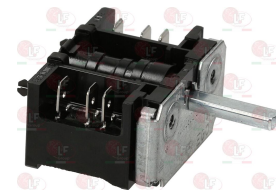

EGO 7894031503

2101104 SELECTOR SWITCH 0-1 POSITIONS
contact capacity 16A 250V - max 150°C
D-shaped pin $\varnothing$ 6x4.6 mm