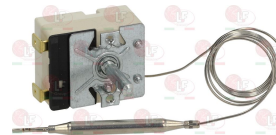

3444633 SINGLE-PHASE THERMOSTAT 50-205°C

D-shaped pin $\varnothing$ 6x4.6 mm
capillary length 870 mm
bulb $\varnothing$ 6x77 mm
for fryer 7-8-10 L