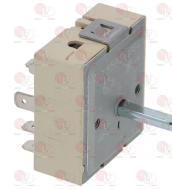

EGO 5055021109

5085506 ENERGY REGULATOR
contact capacity 400V 7A
max temperature 125°C
D-shaped pin ø 6x4.6 mm