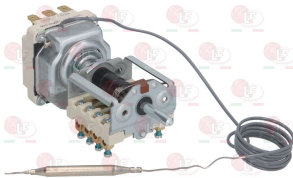

EGO 5534052804
EGO 5534059814

EGO 5534059804

EGO 5534059806

3444146 THREE-PHASE THERMOSTAT 100-300°C
complete with selector switch
D-shaped pin $\varnothing$ 6x4.6 mm
covered capillary length 1250 mm - 10A 400V
bulb $\varnothing$ 6x78 mm