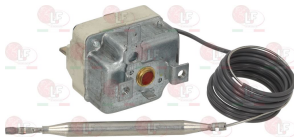

EGO 5131995080

EGO 5610539550

**3444319 SINGLE-PHASE THERMOSTAT 150°C**  
 with manual reset  
 capillary length covered 900 mm - 16A 250V  
 bulb  $\varnothing$  6x70 mm

EGO 5519122803

**3444350 SINGLE-PHASE THERMOSTAT 150°C**  
 with automatic reset  
 covered capillary length 1000 mm  
 bulb  $\varnothing$  6x86 mm