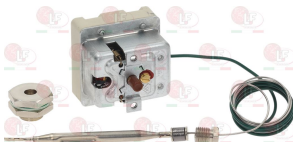

EGO 5532542070

EGO 5532542120

EGO 5532542850

3444631 THREE-PHASE THERMOSTAT 230°C
with manual reset
covered capillary length 1700 mm - 20A 400V
bulb $\varnothing$ 6x80 mm