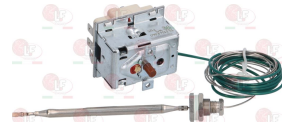

EGO 5533542090

EGO 5533543020

**2111236 THREE-PHASE THERMOSTAT 230°C**  
with automatic reset  
covered capillary length 2420 mm - 10A 400V  
bulb  $\varnothing$  6x117 mm - with stuffing gland M9x1

EGO 5533544010