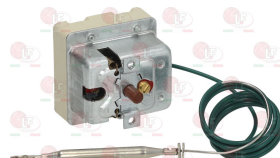

EGO 5532549811

3444439 THREE-PHASE THERMOSTAT 245°C
with manual reset
covered capillary length 900 mm
bulb $\varnothing$ 6x80 mm