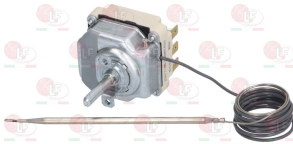

EGO 5534043020

EGO 5534043800

5081664 THREE-PHASE THERMOSTAT 99-198°C
D-shaped pin $\varnothing$ 6x4.6 mm
covered capillary length 1780 mm - 16A 380V
bulb $\varnothing$ 4x158 mm