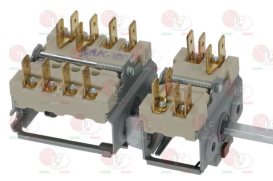

EGO

EGO 4921015600

5088814 **SELECTOR SWITCH 0-1 POSITIONS KIT**
contact capacity 16A 250V - max 150°C
D-shaped pin 6x4.6 mm