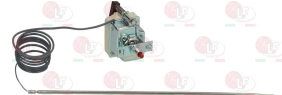

EGO 5519322801

3444564 SINGLE-PHASE THERMOSTAT 140°C
with manual reset
capillary length 870 mm - 16A 250V
bulb $\varnothing$ 3.1x226 mm