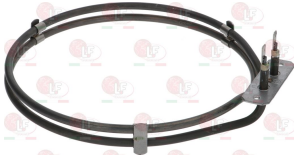

Suitable for:

EGO

5072808 HEATING ELEMENT 760W 230V
external $\varnothing$ 203 mm - overall height 67 mm
flange 70x22 mm