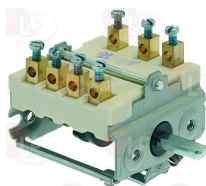

EGO 4944915703

3057165 SELECTOR SWITCH 0-3 POSITIONS
contact capacity 16A 250V - max 150°C
D-shaped pin $\varnothing$ 6x4.6 mm