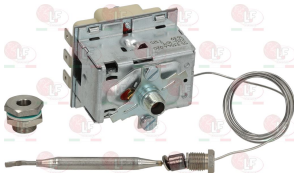

EGO 5532544110

3444915 THERMOSTAT SINGLE-PHASE 220°C
with automatic reset
capillary length 1500 mm
bulb $\varnothing$ 6x80 mm - with stuffing gland fitting M9x1
with tank seal connection complete M12x1