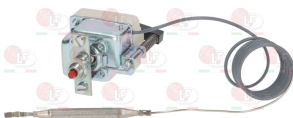

EGO 5510562800

EGO 5519562110

EGO 5510562811

EGO 5519562100

3444686 SINGLE-PHASE THERMOSTAT 350°C
with manual reset
covered capillary length 900 mm
bulb $\varnothing$ 6x80 mm