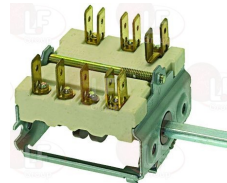

EGO 4942915705

3057093 SELECTOR SWITCH 0-3 POSITIONS
contact capacity 16A 250V - max 150°C
D-shaped pin $\varnothing$ 6x4.6 mm