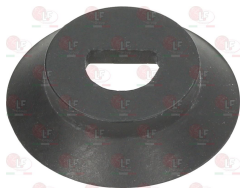

EGO 0000607007

EGO 607007

5081001 GASKET FOR PIN KNOB 6x4.6 mm
external $\varnothing$ 17 mm - thickness 4 mm