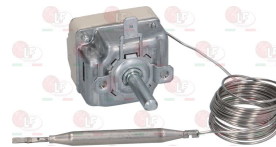

3444070 SINGLE-PHASE THERMOSTAT 60-200°C

D-shaped pin $\varnothing$ 6x4.6 mm
capillary length 1500 mm - 16A 250V
bulb $\varnothing$ 6x80 mm

EGO 5519232801

EGO 5519234800

3744068 SINGLE-PHASE THERMOSTAT 60-200°C

D-shaped pin $\varnothing$ 6x4.6 mm
capillary length 900 mm
bulb $\varnothing$ 6x80 mm - with adapter nipple band M9x1
with complete tank coupling M12x1