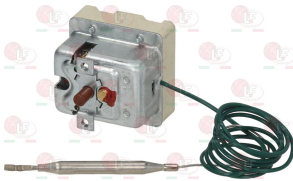

3444316 SINGLE-PHASE THERMOSTAT 200°C
with manual reset
covered capillary length 900 mm - 16A 250V
bulb $\varnothing$ 6x70 mm

EGO 5532532817

3444649 SINGLE-PHASE THERMOSTAT 200°C
with manual reset
covered capillary length 870 mm
bulb $\varnothing$ 6x133 mm