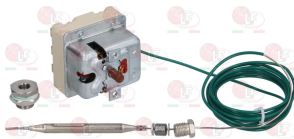

EGO 5532532829

5057542 TERMOSTATO THREE-PHASE 235°C
manual reset
covered capillary length 1800 mm - 10A 400V
bulb $\varnothing$ 6x88 mm - with adapter nipple gland M9x1