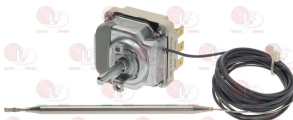

EGO 5534026030

**3444364 THERMOSTAT THREE-PHASE 30-90°C**  
D-shaped pin  $\varnothing$  6x4.6 mm  
covered capillary length 900 mm - 10A 400V  
bulb  $\varnothing$  6x135 mm - with adapter nipple band M10x1