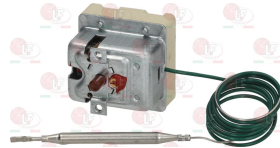

EGO 5532532340

EGO 5532532824

3444556 THREE-PHASE THERMOSTAT 170°C
with manual reset
covered capillary length 900 mm - 20A 400V
bulb $\varnothing$ 6x87 mm