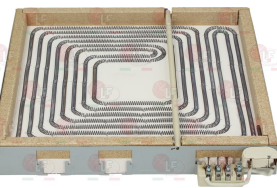

7105767 RADIANT HEATING ELEMENT 4000W 400V

dimensions 300x300 mm
radiant size 270x270 mm
terminal block electric connections
for glass-ceramic cooking hob
NO PAN DETECTION SENSOR