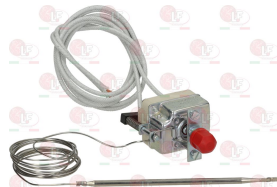

EGO 5513544010

5034252 SINGLE-PHASE THERMOSTAT 238°C
with manual reset
complete with cables
capillary length 1470 mm - 15A 250V
bulb $\varnothing$ 4x124 mm

EGO 5519544010

3444377 SINGLE-PHASE THERMOSTAT 240°C
with manual reset
covered capillary length 1300 mm - 16A 250V
bulb $\varnothing$ 6x80 mm - with adapter nipple bland M10x1