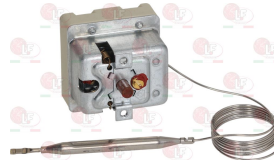

EGO 5532542380

3444554 SINGLE-PHASE THERMOSTAT 216°C
with automatic reset
covered capillary length 1250 mm
bulb $\varnothing$ 6x80 mm