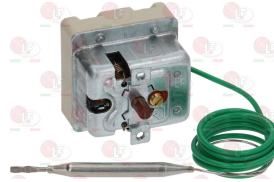

EGO 5532522100

3444769 THREE-PHASE THERMOSTAT 132°C
with automatic reset
capillary length 900 mm - 16A 230V
bulb $\varnothing$ 6x80 mm - with adapter nipple band M10x1