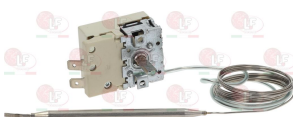

3444523 SINGLE-PHASE THERMOSTAT 35-85°C
D-shaped pin $\varnothing$ 6x4.6 mm
covered capillary length 2000 mm
bulb $\varnothing$ 6x115 mm