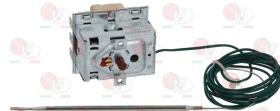

EGO 5533555010

2105238 THERMOSTAT THREE-PHASE 30-110°C
D-shaped pin $\varnothing$ 6x4.6 mm
capillary length covered 3000 mm - 10A 400V
bulb $\varnothing$ 6x140 mm