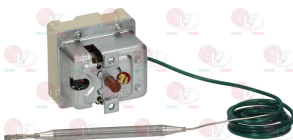

EGO 5534232030

3444479 THREE-PHASE THERMOSTAT 120°C
with manual reset
covered capillary length 900 mm - 10A 400V
bulb $\varnothing$ 6x100 mm