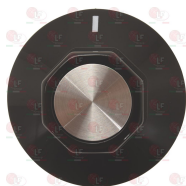

Suitable for:

EGO

3755362 PLATE HEATING ELEMENT 1800W 230V
with adjusting thermostat
with safety thermostat

EGO 2806013300

Suitable for:

3786273 HEATING ELEMENT GASKET ø 192x160x3 mm

EGO 624074

7100878 PLATE HEATING ELEMENT 3000W 230V
with adjustment thermostat
with safety thermostat

EGO 2806013400

3786273 HEATING ELEMENT GASKET ø 192x160x3 mm

EGO 624074

Induction coils

3075004 COIL FOR INDUCTION HOB WOK ø 300 mm
for INDUCTION HOB WOK 1 FLAME 5kW 400V

EGO 7893208027

3075003 INDUCTION GENERATOR HOB-WOK 5kW 400V
50/60Hz
for INDUCTION HOB WOK

EGO 7899260084

3075002 INDUCTION GENERATOR WOK 5kW 400V
50/60Hz
for INDUCTION HOB WOK

EGO 7899111306

Knobs

2111711 BLACK KNOB ø 50 mm
D-shaped hole 6x4.6 mm
with reference symbol
for EGO thermostat

EGO 524808

3444129 BLACK KNOB ø 50 mm
D-shaped hole 6x4.6 mm
with symbol
for thermostats and timers

EGO 524413

EGO 8335612010