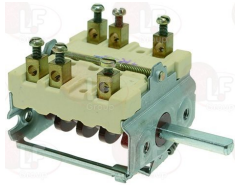

3057254 SELECTOR SWITCH 0-3 POSITIONS
contact capacity 16A 250V - max 150°C
D-shaped pin $\varnothing$ 6x4.6 mm