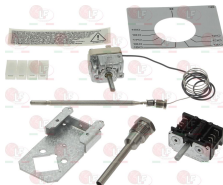

EGO 5532574040

3444178 THERMOSTAT MODIFICATION KIT 105-185°C
D-shaped pin $\varnothing$ 6x4.6 mm
complete with auxiliary commutator
complete with substitution manual
covered capillary length 900 mm - 16A 250V
threaded bulb $\varnothing$ 1/2" x91 mm
complete with screenprinted plates

EGO 4202900000

5030542 SELECTOR SWITCH 0-1 POSITIONS
contact capacity 16A 250V - max 150°C
D-shaped pin $\varnothing$ 6x4.6 mm