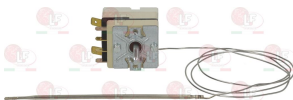

EGO 5513662020

3444467 SINGLE-PHASE THERMOSTAT 55-180°C
complete with selector switch
D-shaped pin $\varnothing$ 6x4.6 mm
covered capillary length 870 mm - 16A 250V
bulb $\varnothing$ 4x120 mm