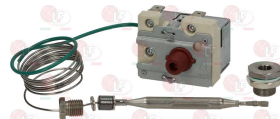

EGO 5533544020

3744002 THERMOSTAT SINGLE-PHASE 230°C
with manual reset
capillary length 1200 mm
bulb $\varnothing$ 6x77 mm - with stuffing gland fitting M9x1
with tank sealing fitting complete M12x1