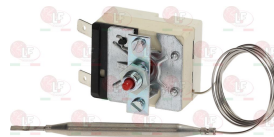

EGO 5513542140

2101288 SINGLE-PHASE THERMOSTAT 230°C
with automatic reset
capillary length 700 mm - 16A 250V
bulb $\varnothing$ 6x78 mm - with stuffing gland fitting M9x1