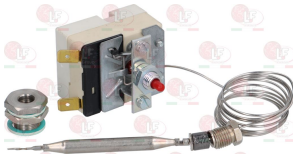

EGO 5610549591

3444732 SINGLE-PHASE THERMOSTAT 246°C
with manual reset
capillary length 900 mm - 16A 230V
bulb $\varnothing$ 6x80 mm - with stuffing gland fitting M9x1
with tank sealing fitting complete M12x1