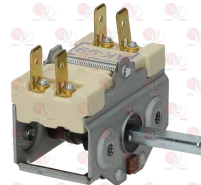

EGO 4929915763

7104056 **SELECTOR SWITCH 0-3 POSITIONS**
contact capacity 16A 250V - max 150°C
D-shaped pin ø 6x4.6 mm