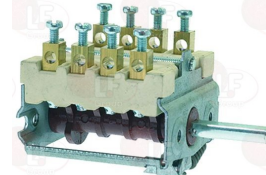

EGO 4623966541

3057216 **SELECTOR SWITCH 0-1 POSITIONS**
contact capacity 16A 230V - max 150°C
D-shaped pin 6x4.6 mm