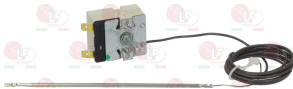

EGO 5610542560

3444344 THERMOSTAT SINGLE-PHASE 25-300°C
D-shaped pin $\varnothing$ 6x4.6 mm
covered capillary length 1600 mm - 29A 250V
bulb $\varnothing$ 3x160 mm