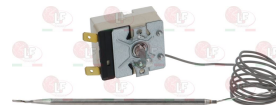

EGO 5513022530

3444758 THERMOSTAT SINGLE-PHASE 30-85°C
D-shaped pin $\varnothing$ 6x4.6 mm
capillary length 850 mm - 16A 230V
bulb $\varnothing$ 6x92 mm