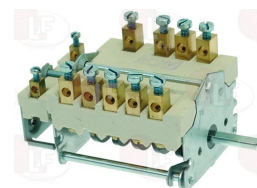

EGO 4332032000

EGO 4342032000

5033121 **SELECTOR SWITCH 0-1 0-2 POSITIONS**
contact capacity 32A 250V - max 150°C
D-shaped pin 6x4.6 mm