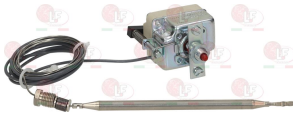

3744204 THERMOSTAT SINGLE PHASE 238°C
with manual reset
covered capillary length 1780 mm - 16A 250V
bulb $\varnothing$ 6x134 mm - with stuffing gland fitting M9x1