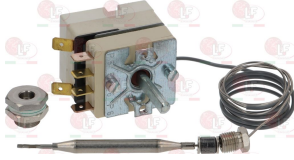

EGO 5513122110

Suitable for:

EGO

**3444665 SINGLE-PHASE THERMOSTAT 140-195°C**  
 complete with switch  
 D-shaped pin  $\varnothing$  6x4.6 mm  
 covered capillary length 880 mm-16A 250V  
 bulb  $\varnothing$  6x77 mm-with adapter nipple bland M9x1