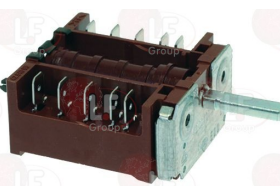

EGO 4203400009

3057140 **SELECTOR SWITCH 0-1 POSITIONS**
contact capacity 32A 250V - max 150°C
D-shaped pin $\varnothing$ 6x4.6 mm