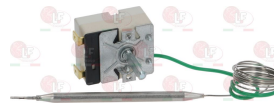

EGO 5141918050

EGO 5513622160

EGO 9755136234

5078008 SINGLE-PHASE THERMOSTAT 30-120°C
D-shaped pin $\varnothing$ 6x4,6 mm
capillary length covered 870 mm
bulb $\varnothing$ 6x113 mm