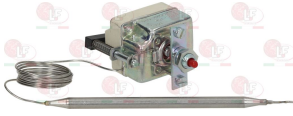

EGO 5102918250

EGO 5519032831

EGO 5519039815

**3744061 SINGLE-PHASE THERMOSTAT 125°C**  
 with manual reset  
 capillary length 900 mm - 16A 250V  
 bulb  $\varnothing$  3x150 mm

EGO 5513322020

**3444352 SINGLE-PHASE THERMOSTAT 130°C**  
with manual reset  
covered capillary length 870 mm - 16A 250V  
bulb  $\varnothing$  6x129 mm