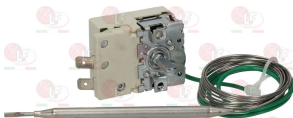

EGO 5534153800

3744112 SINGLE-PHASE THERMOSTAT 27-106°C
D-shaped pin $\varnothing$ 6x4.6 mm
capillary length 1750 mm - 16A 250V
bulb $\varnothing$ 6x113 mm