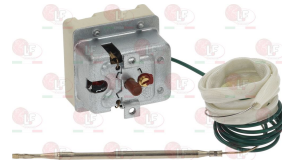

3744152 THERMOSTAT THREE-PHASE 365°C

with manual reset
length capillary covered 1190 mm - 20A 400V
bulb $\varnothing$ 4x100 mm