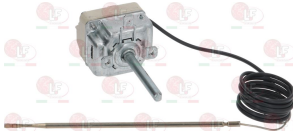

EGO 5517042060

5022956 THERMOSTAT SINGLE-PHASE 50-275°C
D-shaped pin $\varnothing$ 6x4.6 mm
covered capillary length 900 mm - 16A 250V
bulb $\varnothing$ 3x133 mm