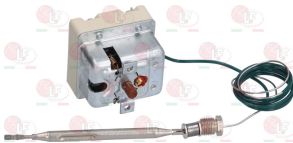

EGO 5532542857

3444342 THREE-PHASE THERMOSTAT 230°C
with automatic reset
covered capillary length 1200 mm - 10A 400V
bulb $\varnothing$ 6x75 mm - with adapter nipple band M9x1