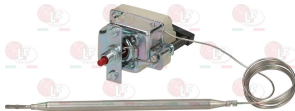

EGO 5510542842

EGO 5519542090

3444624 SINGLE-PHASE THERMOSTAT 235°C
with manual reset
covered capillary length 870 mm
bulb $\varnothing$ 6x133 mm