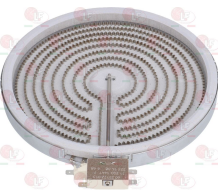

EGO 1051111004

2110751 RADIANT HEATING ELEM. ø 250mm 2500W 230V
faston electric connections
complete with power setting
for glass-ceramic cooking top