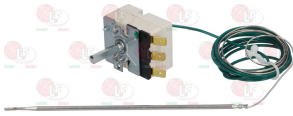

EGO 5610572500

3444743 SINGLE-PHASE THERMOSTAT 38-125°C
D-shaped pin $\varnothing$ 6x4.6 mm
covered capillary length 2200 mm - 16A 230V
bulb $\varnothing$ 3.1x160 mm