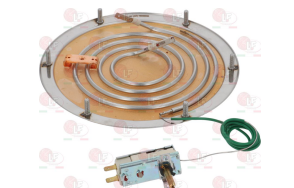

EGO 2029739000

**3855024 HEATING ELEMENT 9000W 230V**  
immersed depth 535 mm  
flange  $\varnothing$  ext. 63 mm

EGO 2029335000

**3186013 O-RING 06187 EPDM  $\varnothing$  58 mm**  
ring thickness 5.34 mm - internal  $\varnothing$  47.00 mm

**3755361 PLATE HEATING ELEMENT 1800W 230V**  
with adjustment thermostat

EGO 2806013200

**3786273 HEATING ELEMENT GASKET  $\varnothing$  192x160x3 mm**

EGO 624074

Suitable for:

**EGO**

**3755362 PLATE HEATING ELEMENT 1800W 230V**  
with adjusting thermostat  
with safety thermostat