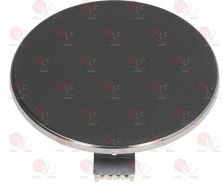

## Electric hot plates

**3311090 ELECTRIC HOT PLATE ø 145 mm 1000W 230V**  
MODEL "ECODESIGN"  
terminal block electric connections  
with STAINLESS steel edge 8 mm  
for electric cooking top

EGO 1214453002

EGO 1818463198

Suitable for:

Suitable for:

**2111541 ELECTRIC HOT PLATE ø 220 mm 2000W 230V**  
terminal block electric connections  
with STAINLESS steel edge  
for electric cooking top

EGO 1222474002

EGO 1222474140

EGO 1822474002

**3311098 ELECTRIC HOT PLATE ø 220 mm 2000W 230V**  
"ECODESIGN" MODEL  
electrical screw connections  
with STAINLESS steel edge  
for electric cooking top

EGO 1222453002

EGO 1222453199

EGO 1822453002

**3311099 ELECTRIC HOT PLATE ø 220 mm 2000W 400V**  
MODEL "ECODESIGN"  
terminal block electric connections  
with stainless steel edge  
for electrical cooking top

EGO 1222453001

EGO 1222453021

EGO 1222453025