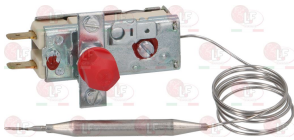

EGO 5510542807

EGO 5519542140

EGO 5510542850

EGO 5519542030

3444389 SINGLE-PHASE THERMOSTAT 230°C
with manual reset
capillary length 600 mm - 16A 250V
bulb $\varnothing$ 6x83 mm

3444483 SINGLE-PHASE THERMOSTAT 230°C
with manual reset
capillary length 900 mm - 0.5A 12V
bulb $\varnothing$ 6x87 mm