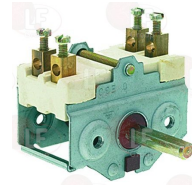

EGO 4942915707

3057186 **SELECTOR SWITCH 0-1 POSITIONS**
contact capacity 16A 250V - max 150°C
D-shaped pin $\varnothing$ 6x4.6 mm