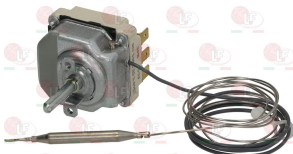

EGO 5534054060

3444561 THREE-PHASE THERMOSTAT 50-300°C
D-shaped pin $\varnothing$ 6x4.6 mm
covered capillary length 1740 mm - 16A 230V
bulb $\varnothing$ 6x80 mm