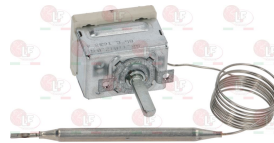

EGO 5519545010

3744159 THERMOSTAT SINGLE PHASE 30-85°C
D-shaped pin $\varnothing$ 6x4.6 mm
capillary covered length 840 mm
bulb $\varnothing$ 6x94 mm