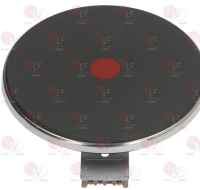

## Electric hot plates

**3311090 ELECTRIC HOT PLATE ø 145 mm 1000W 230V**  
MODEL "ECODESIGN"  
terminal block electric connections  
with STAINLESS steel edge 8 mm  
for electric cooking top

EGO 1214453002

EGO 1814463197

**2104675 ELECTRIC HOT PLATE ø 180 mm 1500W 230V**  
terminal block electric connections  
with STAINLESS steel edge  
for electric cooking top

EGO 1218474002

EGO 1218474140

EGO 1818474002

**3311094 ELECTRIC HOT PLATE ø 180 mm 1500W 230V**  
MODEL "ECODESIGN"  
terminal block electric connections  
with STAINLESS steel edge 8 mm  
for electric cooking top

EGO 1218453002

EGO 1818453002

EGO 1218453022

EGO 1218453196

**3311095 ELECTRIC HOT PLATE ø 180 mm 1500W 400V**  
terminal block electric connections  
with STAINLESS steel edge  
for electric cooking top

EGO 1218453001

EGO 1818453001

EGO 1218453021

EGO 1218453025

**3311096 ELECTRIC HOT PLATE ø 180 mm 2000W 230V**  
terminal block electric connections  
with STAINLESS steel edge 8 mm  
for electric cooking top

EGO 1218463194