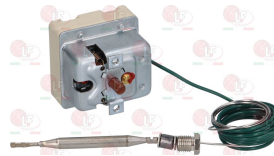

3444703 THREE-PHASE THERMOSTAT 315°C

with manual reset
covered capillary length 1500 mm - 10A 400V
bulb $\varnothing$ 6x80 mm - with adapter nipple band M9x1