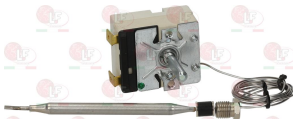

EGO 5513022310

7103093 THERMOSTAT SINGLE-PHASE 30-135°C
D-shaped pin $\varnothing$ 6x4.6 mm
covered capillary length 890 mm - 16A 250V
bulb $\varnothing$ 4x127 mm