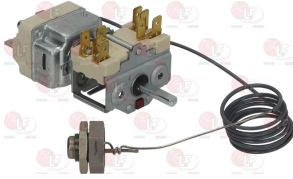

EGO 5610539590

**3444670 SINGLE-PHASE THERMOSTAT 190°C**  
 with manual reset  
 capillary length 350 mm - 16A 250V  
 bulb  $\varnothing$  3.1x178 mm - with adapter nipple bland M9x1

EGO 5513531010

**3444137 SINGLE-PHASE THERMOSTAT 20-120°C**  
 complete with auxiliary selector switch  
 D-shaped pin  $\varnothing$  6x4.6 mm  
 covered capillary length 900 mm - 16A 250V  
 button bulb  $\varnothing$  14x9 mm