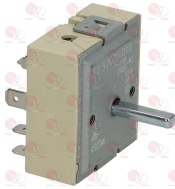

EGO 5055071100

EGO 5067079601

3350024 ENERGY REGULATOR
contact capacity 240V 13A
max temperature 125°C
D-shaped pin $\varnothing$ 6x4.6 mm
double rotation direction