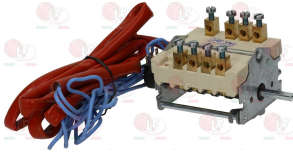

EGO 4941015500

**40K5118** **KIT SELECTOR SWITCH 0-1 POSITIONS**  
contact capacity 16A 250V - max 150°C  
D-shaped pin  $\varnothing$  6x4.6 mm

EGO 4624866803

EGO 4921015610

**40K5163 KIT SELECTOR SWITCH 0-1 POSITIONS**  
complete with potentiometer and cables  
contact capacity 32A 250V - max 150°C  
D-shaped pin  $\varnothing$  6x4.6 mm