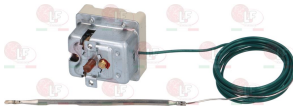

EGO 5533542100

3444351 THREE-PHASE THERMOSTAT 295°C
with manual reset
covered capillary 1800 mm - 10A 400V
bulb $\varnothing$ 4x125 mm - 10A 400V
for TECNOINOX OVEN
for EMMEPI OVEN 900-750-700-650 - FRY TOP 900-750