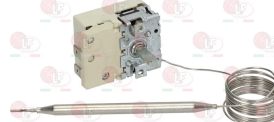

EGO 5518014020

5036553 SINGLE-PHASE THERMOSTAT 52-260°C
D-shaped pin $\varnothing$ 6x4.6 mm
covered capillary length 950 mm - 16A 250V
bulb $\varnothing$ 3x140 mm