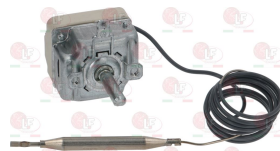

EGO 5519032850

3444627 SINGLE-PHASE THERMOSTAT 45-255°C
D-shaped pin $\varnothing$ 6x4.6 mm
covered capillary length 900 mm
bulb $\varnothing$ 6x74 mm