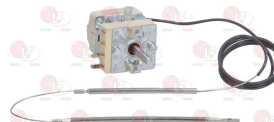

EGO 5510632800

EGO 5519632020