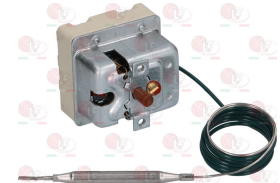

EGO 5532524802

3444770 THREE-PHASE THERMOSTAT 157°C
with manual reset
covered capillary length 900 mm - 16A 230V
bulb $\varnothing$ 6x80 mm