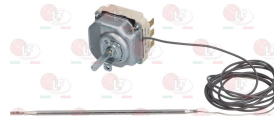

EGO 5534235050

EGO 5534235060

3444621 WASHER FOR CAPILLARY THERMOSTAT
 $\varnothing$ 7.7 mm