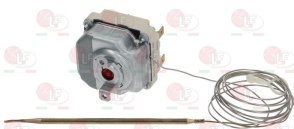

2102671 THERMOSTAT THREE-PHASE 360°C

with automatic reset
capillary length 1780 mm - 16A 400V
bulb $\varnothing$ 4x128 mm