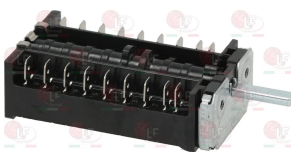

EGO 4923815831

5093519 SELECTRO SWITCH 0-4 POSITIONS
contact capacity 16A 250V - max 150°C
D-shaped pin $\varnothing$ 6x4.6 mm