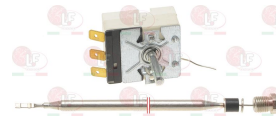

D-shaped pin  $\varnothing$  6x4.6 mm  
capillary 870 mm  
bulb  $\varnothing$  6 x 147 mm - adapter nipple M9x1

EGO 5513212370

**3744135 SINGLE-PHASE THERMOSTAT 82°C**

with automatic reset  
capillary length 400 mm - 16A 250V  
bulb  $\varnothing$  3x200 mm