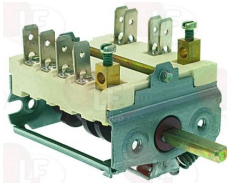

EGO 4927215746

3057045 SELECTOR SWITCH 0-6 POSITIONS
contact capacity 16A 250V - max 150°C
D-shaped pin $\varnothing$ 6x4.6 mm