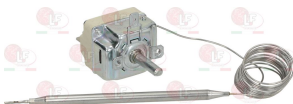

EGO 5510621010

EGO 5513622100

3444489 SINGLE-PHASE THERMOSTAT 30-110°C
D-shaped pin $\varnothing$ 6x4.6 mm
capillary length 1500 mm - 16A 250V
bulb $\varnothing$ 6x125 mm