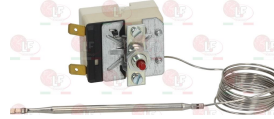

EGO 5513632030

3444757 SINGLE-PHASE THERMOSTAT 145°C
with manual reset
capillary length 1170 mm
bulb 4x100 mm