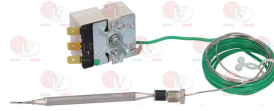

EGO 5513219440

EGO 9755132397

5091283 THERMOSTAT SINGLE-PHASE 30-90°C
D-shaped pin $\varnothing$ 6x4.6 mm
covered capillary length 840 mm
bulb $\varnothing$ 6x83 mm