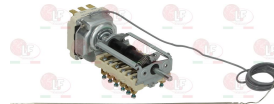

EGO 5534683080

3444147 THREE-PHASE THERMOSTAT 63-300°C
complete with selector switch
D-shaped pin $\varnothing$ 6x4.6 mm
capillary length covered 1400 mm - 10A 400V
bulb $\varnothing$ 3x220 mm