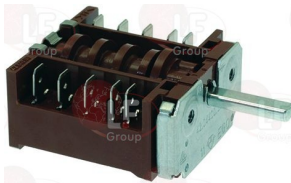

EGO 4941915707

3057139 **SELECTOR SWITCH 0-2 POSITIONS**
contact capacity 16A 250V - max 150°C
D-shaped pin $\varnothing$ 6x4.6 mm