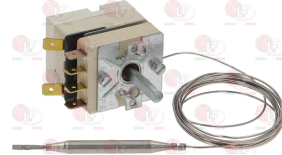

EGO 5510039807

EGO 5519039800

3444492 SINGLE-PHASE THERMOSTAT 90-185°C
complete with switch
D-shaped pin $\varnothing$ 6x4.6 mm
capillary length 2410 mm - 16A 230V
bulb $\varnothing$ 6x130 mm