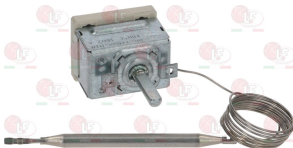

EGO 5510022828

5028257 THERMOSTAT SINGLE-PHASE 100-180°C
D-shaped pin $\varnothing$ 6x4.6 mm
capillary length 840 mm - 16A 250V
bulb $\varnothing$ 6x98 mm