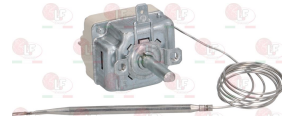

EGO 5513082080

EGO 5519082805

Suitable for:

3444384 SINGLE-PHASE THERMOSTAT 65-204°C
D shaft $\varnothing$ 6x4.6 mm
capillary length 900 mm - 16A 250V
bulb $\varnothing$ 4x95 mm