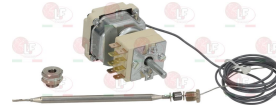

EGO 5534039811

Suitable for:

3444748 THREE-PHASE THERMOSTAT 60-180°C
complete with switch
D-shaped pin $\varnothing$ 6x4.6 mm
covered capillary length 1800 mm - 16A 230V
bulb $\varnothing$ 6x133 mm - with adapter nipple bland M9x1