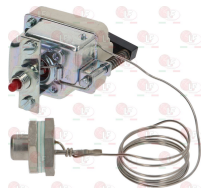

EGO 5513549030

3444637 SINGLE-PHASE THERMOSTAT 234°C
with manual reset
capillary length 870 mm
bulb $\varnothing$ 11x18 mm - bulb connection M14x1