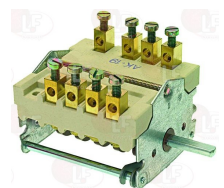

EGO 4942015000

3057094 **SELECTOR SWITCH 0-1 0-1 POSITIONS**
contact capacity 32A 250V - max 150°C
D-shaped pin 6x4.6 mm