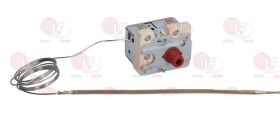

EGO 5513574010

3744199 SINGLE-PHASE THERMOSTAT 365°C
with manual reset
capillary length 910 mm - 16A 250V
bulb $\varnothing$ 3.1x160 mm