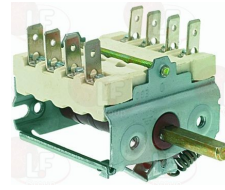

EGO 4341832700

EGO 4342032703

3057177 **SELECTOR SWITCH 0-1 POSITIONS**
contact capacity 16A 250V - max 150°C
D-shaped pin $\varnothing$ 6x4.6 mm