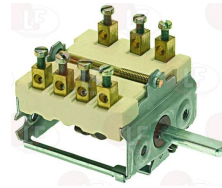

EGO 4624866803

3057087 SELECTOR SWITCH 0-3 POSITIONS
contact capacity 16A 250V - max 150°C
D-shaped pin $\varnothing$ 6x4.6 mm