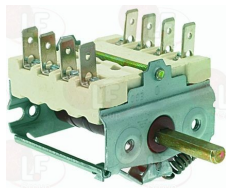

EGO 0000617079

EGO 617078

EGO 617079

3057177 SELECTOR SWITCH 0-1 POSITIONS
contact capacity 16A 250V - max 150°C
D-shaped pin $\varnothing$ 6x4.6 mm