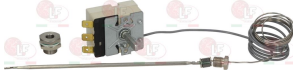

Suitable for:

3444414 SINGLE-PHASE THERMOSTAT 50-250°C
D-shaped pin $\varnothing$ 6x4.6 mm
covered capillary length 1430 mm - 16A 230V
bulb $\varnothing$ 3x160 mm - with adapter nipple band M9x1