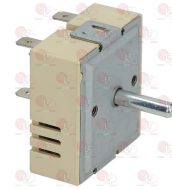

EGO 5017071000

EGO 5057071010

3350026 ENERGY REGULATOR
contact capacity 230V 13A - max temperature 125°C
D-shaped pin $\varnothing$ 6x4.6 mm
double rotation direction
for PYROCERAM. TOPS-SALAMANDERS-POTATO WARMERS