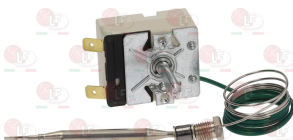

3444699 SINGLE-PHASE THERMOSTAT 50-195°C

D-shaped pin $\varnothing$ 6x4.6 mm
capillary length 870 mm
bulb $\varnothing$ 6x75 mm - with stuffing gland M9x1