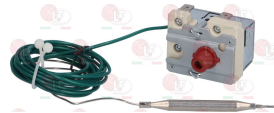

EGO 5610549560

3444071 SINGLE-PHASE THERMOSTAT 230°C
with manual reset
capillary length 870 mm - 16A 250V
bulb $\varnothing$ 6x77 mm