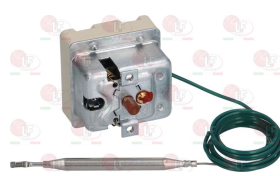

5035531 THERMOSTAT THREE-PHASE 160°C

with manual reset
covered capillary length 900 mm - 20A 380V
bulb $\varnothing$ 6x89 mm