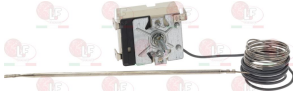

7107939 SINGLE-PHASE THERMOSTAT 49-291°C

D shaped pin $\varnothing$ 6x4.6 mm
capillary length covered 1470 mm
bulb $\varnothing$ 3x160 mm