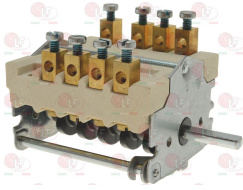

EGO 4203400009

**3057140** **SELECTOR SWITCH 0-1 POSITIONS**  
contact capacity 32A 250V - max 150°C  
D-shaped pin  $\varnothing$  6x4.6 mm

EGO 4341832000

EGO 4341832030

**3057176** **SELECTOR SWITCH 0-1 POSITIONS**  
 contact capacity 32A 250V - max 150°C  
 D-shaped pin  $\varnothing$  6x4.6 mm