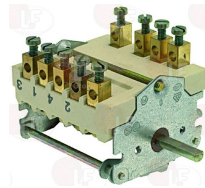

EGO 4325432000

3057069 **SELECTOR SWITCH 0-4 POSITIONS**
contact capacity 32A 250V - max 150°C
D-shaped pin $\varnothing$ 6x4.6 mm