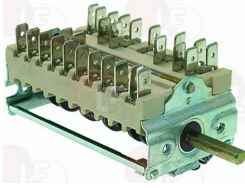

3057004 **SELECTOR SWITCH 0-4 POSITIONS**
contact capacity 16A 250V - max 150°C
D-shaped pin $\varnothing$ 6x4.6 mm