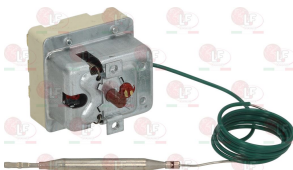

EGO 5532559809

EGO 5532559814

3444557 **THREE-PHASE THERMOSTAT 270°C**
with manual reset
covered capillary length 870 mm - 20A 400V
bulb $\varnothing$ 6x78 mm