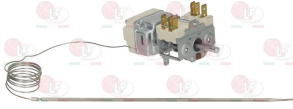

EGO 5143958630

EGO 5519662804

Suitable for:

Suitable for:

**3444062 SINGLE-PHASE THERMOSTAT 50-320°C**  
 complete with auxiliary selector switch  
 D-shaped pin  $\varnothing$  6x4.6 mm  
 capillary length 900 mm - 16A 250V  
 bulb  $\varnothing$  3x220 mm