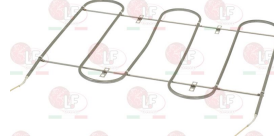

EGO 2080461000

Suitable for:

3755367 HEATING ELEMENT 550W 230V
length 430 mm - width 470 mm
complete with cables