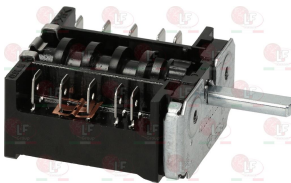

EGO 4200000050

7104329 SELECTOR SWITCH 9 POSITIONS
contact capacity 16A 250V - max 150°C
D-shaped pin $\varnothing$ 6x4.6 mm