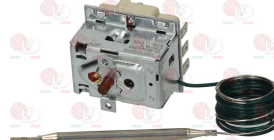

EGO 5533544050

3444035 THREE-PHASE THERMOSTAT 240°C
with manual reset
covered capillary length 2600 mm - 10A 400V
bulb $\varnothing$ 6x240 mm