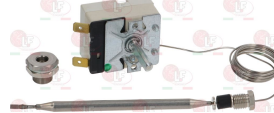

EGO 5513629050

EGO 9755136157

3444698 SINGLE-PHASE THERMOSTAT 30-110°C
D-shaped pin $\varnothing$ 6x4.6 mm
capillary length 870 mm
bulb $\varnothing$ 6x113 mm - with adapter nipple bland M9x1