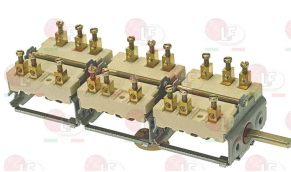

EGO 4924215000

3057090 SELECTOR SWITCH 0-3 POSITIONS
contact capacity 16A 250V - max 150°C
D-shaped pin $\varnothing$ 6x4.6 mm