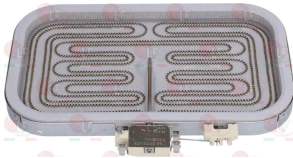

EGO 1057413204

3311123 RADIANT HEATING ELEMENT 2500W 400V
size 300x300 mm
radiating size 270x270 mm
screw electric connections
for glass-ceramic cooking top
WITHOUT PAN DETECTION SENSOR