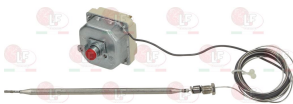

EGO 5531544050

3444738 THREE-PHASE THERMOSTAT 240°C
with manual reset
covered capillary length 2600 mm - 16A 230V
bulb $\varnothing$ 6x177 mm - with adapter nipple band M9x1