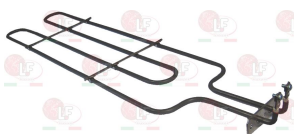

3455123 HEATING ELEMENT 850W 220V
length 645 mm - width 145 mm
flange 70x22 mm