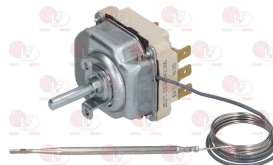

3444778 THREE-PHASE THERMOSTAT 55-240°C

D-shaped pin $\varnothing$ 6x4.6 mm
covered capillary length 900 mm - 16A 230V
bulb $\varnothing$ 4x95 mm