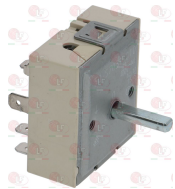

EGO 5017011000

EGO 5037021000

EGO 5017021000

EGO 5057011000

EGO 5037011000

EGO 5057021010

**3350031 ENERGY REGULATOR**  
contact capacity 400V 7A  
max temperature 125°C  
D-shaped pin  $\varnothing$  6x4.6 mm