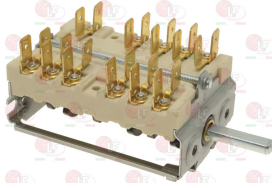

3057340 SELECTOR SWITCH 1-2-1-2
contact capacity 16A 250V - max 150°C
D-shaped pin $\varnothing$ 6x4.6 mm