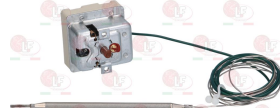

EGO 5532533010

3444079 THREE-PHASE THERMOSTAT 220°C
with manual reset
covered capillary length 1790 mm - 10A 400V
bulb $\varnothing$ 6x130 mm