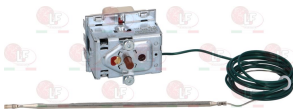

EGO 5533555030

40K1686 THERMOSTAT THREE-PHASE 295°C
with manual reset
capillary length covered 1770 mm - 10A 400V
bulb $\varnothing$ 4x128 mm