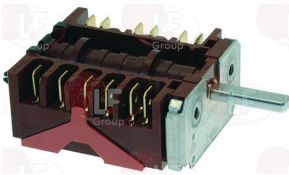

EGO 4922015705

3057196 **SELECTOR SWITCH 0-1 POSITIONS**
contact capacity 16A 250V - max 150°C
D-shaped pin $\varnothing$ 6x4.6 mm