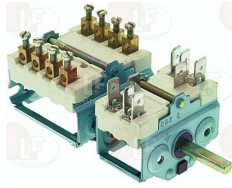

Suitable for:

EGO

3057030 SELECTOR SWITCH 0-3 POSITIONS
contact capacity 16A 250V - max 150°C
D-shaped pin $\varnothing$ 6x4.6 mm