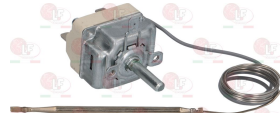

EGO 5103998400

3444774 SINGLE-PHASE THERMOSTAT 45-295°C
D-shaped pin $\varnothing$ 6x4.6 mm
covered capillary length 900 mm - 16A 230V
bulb $\varnothing$ 4x95 mm