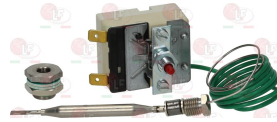

EGO 5534329040

3744123 THERMOSTAT SINGLE-PHASE 130°C
with manual reset
covered capillary length 850 mm - 16A 250V
bulb $\varnothing$ 6x90 mm - with stuffing gland fitting M9x1
with tank sealing fitting complete M12x1