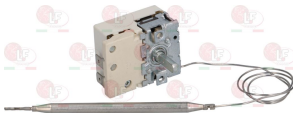

3444766 SINGLE-PHASE THERMOSTAT 50-190°C

D-shaped pin $\varnothing$ 6x4.6 mm
capillary length 400 mm - 16A 230V
bulb $\varnothing$ 6x120 mm