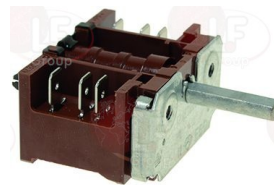

EGO 4202900000