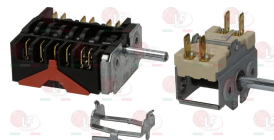

EGO 4624866803

EGO 4921015610