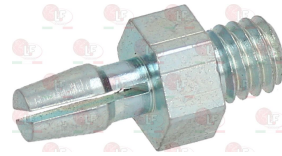

EGO 5610542610

**5062202 PIN M4 THERMOSTAT FASTENING**

EGO 0000615004

**3444124 PROTECTION CAP**  
for safety thermostat  
for THERMOSTAT EGO

EGO 0000525020

EGO 525020

**5038124 SET THERMOSTAT SINGLE-PHASE 101-187°C**  
complete with bracket and stuffing gland fitting M  
D-shaped pin  $\varnothing$  6x4.6 mm  
capillary length covered 520 mm - 16A 250V  
bulb  $\varnothing$  6x133 mm - with stuffing gland fitting M10x