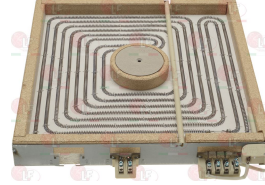

3311126 RADIANT HEATING ELEMENT 3500W 400V

size 300x300 mm
radiating size 270x270 mm
screw electric connections
for glass-ceramic cooking top
WITH PAN DETECTION SENSOR