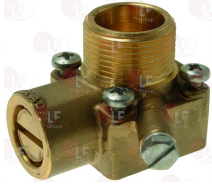

EBERHARDT 216410

3348062 CAP WITH PIN ø 10x8 mm
pin length 35 mm
for model PEL 23

EBERHARDT

Suitable for:

3348031 PIPE FITTING ø 10 mm
thread M20x1.5
for model PEL 22

3348029 PIPE FITTING ø 4 mm
thread M10x1
for model PEL 21-22

3348038 PIPE OLIVE ø 10 mm
for model PEL 22

3348060 CAP WITH PIN ø 10x8 mm
pin length 25 mm
for model PEL 23

5014757 CONNECTION PIPE ø 6 mm
thread M10x1 mm

Suitable for:

3348028 **FLANGE VERTICAL** \varnothing 12/16 mm
thread M24x1.5
for model PEL 23

EBERHARDT

Suitable for:

3348027 **HORIZONTAL FLANGE** \varnothing 12/16 mm
thread M24x1.5 mm
for model PEL 23

3182010 **MAGNETIC UNIT PEL**
 \varnothing head 24 mm - \varnothing end 18 mm - length 59 mm
thermocouple coupling M10x1
for PEL tap model 23