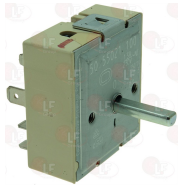

Suitable for:

Suitable for:

3350035 ENERGY ADJUSTER
 contact capacity 230V 13A
 max temperature 125°C
 D-shaped pin \varnothing 6x4.6 mm

EBERHARDT 231253

Filters

5031595 S/STEEL DRAIN FILTER \varnothing 65 mm