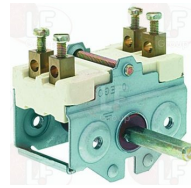

EBERHARDT 214421

3057082 SELECTOR SWITCH 0-1 POSITIONS
contact capacity 16A 250V - max 150°
D-shaft 6x4.6 mm