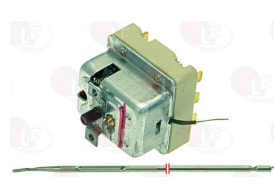

EBERHARDT 214317

3444775 THREE-PHASE THERMOSTAT 159°C
with manual reset
capillary length 1100 mm - 16A 230V
bulb $\varnothing$ 3.1x185 mm