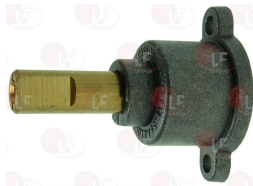

EBERHARDT 216409

3348017 CAP WITH PIN \varnothing 10x8 mm
pin length 26 mm
for model PEL 22

Suitable for:

3348019 CAP WITH PIN \varnothing 10x9 mm
pin length 26 mm
for model PEL 22

EBERHARDT

Suitable for:

5014757 CONNECTION PIPE \varnothing 6 mm
thread M10x1 mm