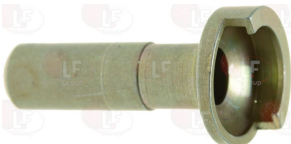

3020042 PILOT GAS JET $\varnothing$ 0.19 mm