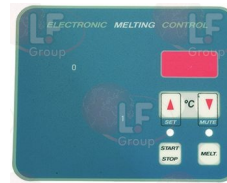

EBERHARDT 2011256

5037624 CONTROL PLATE ADHESIVE 545x67 mm

EBERHARDT 2012890

7102621 CONTROL PLATE ADHESIVE 545x67 mm

EBERHARDT 2012438

7103307 CONTROL PLATE ADHESIVE 715x67 mm

EBERHARDT 2012422

3399067 STICKING CONTROL PANEL 125x100 mm