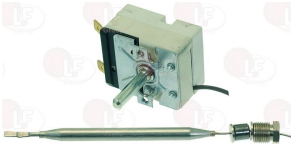

EBERHARDT A34100270

EBERHARDT A34102180

3444376 SINGLE-PHASE THERMOSTAT 95-190°C
D-shaped pin $\varnothing$ 6x4.6 mm
covered capillary length 1010 mm - 16A 250V
bulb $\varnothing$ 6x100 mm - with adapter nipple band M10x1