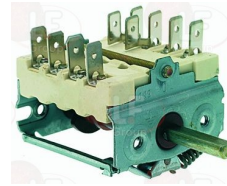

EBERHARDT 214422

3057177 SELECTOR SWITCH 0-1 POSITIONS
 contact capacity 16A 250V - max 150°C
 D-shaped pin \varnothing 6x4.6 mm

EBERHARDT 202767

EBERHARDT 213938

EBERHARDT 252339

3057178 SELECTOR SWITCH 0-1 POSITIONS
 contact capacity 16A 250V - max 150°C
 D-shaped pin 6x4.6 mm