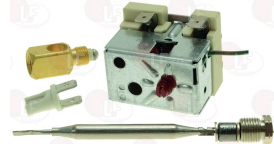

EBERHARDT 214259

3444239 THERMOSTAT SINGLE-PHASE 240°C
with manual reset
covered capillary length 860 mm - 16A 250V
bulb $\varnothing$ 6x77 mm - with stuffing gland fitting M10x1
with M9x1 thermocouple interruption fitting