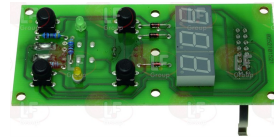

EBERHARDT 212629

Electronic printed-circuit boards

7103308 ELECTRONIC CONTROL BOARD 190x60 mm

EBERHARDT 6010083

Suitable for:

EBERHARDT

Suitable for:

Electronic printed-circuit boards

5004497 KIT CONTROL PC BOARD

complete with mother board and flat cable
control board dimensions 90x43 mm
mother board dimensions 105x90 mm
flat cable length 1600 mm

EBERHARDT GK6011142

5044960 CIRCUIT BOARD -KEYBOARD 90x43 mm