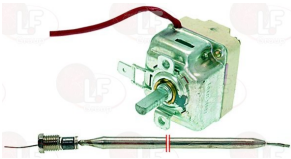

EBERHARDT 213924

3444346 SINGLE-PHASE THERMOSTAT 30-90°C
D-shaped pin $\varnothing$ 6x4.6 mm
covered capillary length 900 mm - 16A 250V
bulb $\varnothing$ 6x130 mm - with stuffing gland fitting M9x1