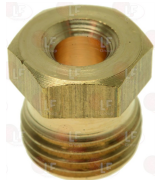

3348029 **PIPE FITTING** $\varnothing$ 4 mm
thread M10x1
for model PEL 21-22