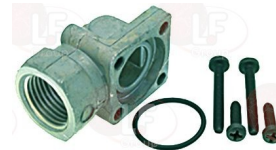

3523038 MINISIT ELBOW FLANGE $\varnothing$ 1/2"F
with screws and "O" ring