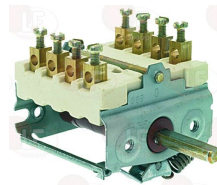

EBERHARDT 7090073

Rotary switches

3057050 CONNECTING BRACKET 28x21x16 mm
distance between hooking brackets 27 mm
f/connection between selector switch and thermost.

EBERHARDT 212830

EBERHARDT 217726

3057014 SELECTOR SWITCH 0-1 POSITIONS
contact capacity 16A 250V - max 150°C
D spindle ø 6x4.6 mm
back connection for thermostat