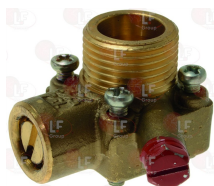

3348024 FLANGE VERTICAL $\varnothing$ 12/10 mm
thread M20x1.5
for model PEL 22