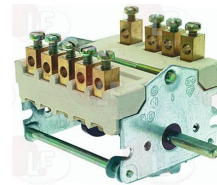

EBERHARDT 213940

3057159 SELECTOR SWITCH 0-3 POSITIONS
contact capacity 16A 250V - max 150°C
D-shaft $\varnothing$ 6x4.6 mm