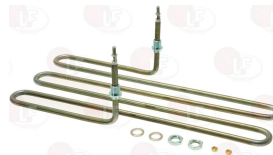

EBERHARDT 213982

3455214 HEATING ELEMENT 2350W 230V
length 400 mm - width 170 mm
height 100 mm - fittings $\varnothing$ 1/4"