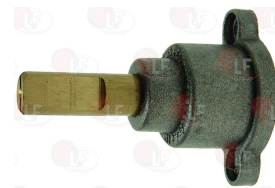

Gas taps and accessories

3348020 CAP WITH PIN $\varnothing$ 8x6.5 mm
pin length 22 mm
for model PEL 20S