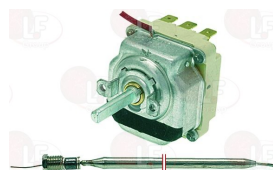

EBERHARDT 282267

3444364 THREE-PHASE THERMOSTAT 30-90°C
D-shaped pin $\varnothing$ 6x4.6 mm
covered capillary length 900 mm - 10A 400V
bulb $\varnothing$ 6x135 mm - with adapter nipple band M10x1