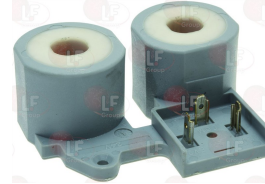

Suitable for:

2100724 COIL 24V
for valve 830 TANDEM-836 TANDEM