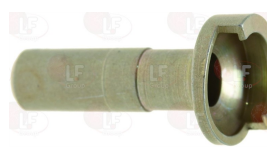

3020043 PILOT GAS JET ø 0.36 mm