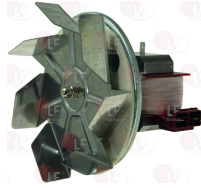

Motors

3240000 MOTOR WITH FAN 45W 220V 50/60Hz
fan $\varnothing$ 150 mm

EBERHARDT F9900505420

EBERHARDT 208480

EBERHARDT 230970