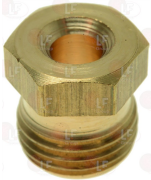

**3348029 PIPE FITTING \varnothing 4 mm
thread M10x1
for model PEL 21-22**

**3020294 ROUND IGNITION ELECTRODE \varnothing 7x44 mm
M faston M4x1 mm
overall length 67 mm**

**3020060 SPARKING PLUG ROUND \varnothing 7x44 mm
faston M 4x1 mm
overall length 82 mm
model CB505/021 Junkers
for model P502F**