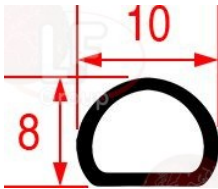

Gaskets and seals

3355284 HEATING ELEMENT GASKET \varnothing 45x40x4 mm

EBERHARDT 231673

Gaskets for oven door

3786338 OVEN DOOR GASKET 1850 mm
made of silicone elastomer
profile dimensions 8x10 mm
COLOUR BLACK