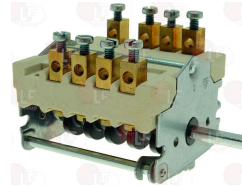

EBERHARDT 214422

3057177 SELECTOR SWITCH 0-1 POSITIONS
contact capacity 16A 250V - max 150°C
D-shaped pin $\varnothing$ 6x4.6 mm