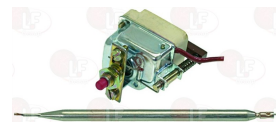

EBERHARDT 201165

1. **3444772 SINGLE-PHASE THERMOSTAT 140°C**
   with manual reset
   covered capillary length 900 mm - 16A 230V
   bulb $\varnothing$ 6x130 mm