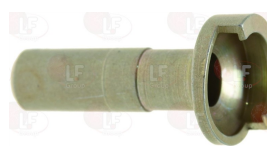

3020043 PILOT GAS JET $\varnothing$ 0.36 mm