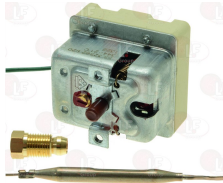

EBERHARDT 222227

3444293 SINGLE-PHASE THERMOSTAT 320°C
with manual reset
covered capillary length 900 mm - 16A 250V
bulb $\varnothing$ 6x80 mm - with oval coupling $\varnothing$ 10 mm