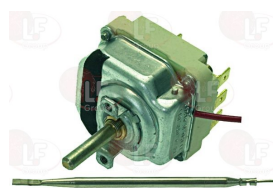

EBERHARDT 252338

Tools

3394406 SCRAPER
with 1 blade 102 mm

EBERHARDT 233570

3394408 SCRAPER BLADE - 10 PCS

Tubing and hoses

- 5001488 DRAIN PIPE**
external \varnothing 36 mm - internal \varnothing 28 mm
SOLD PER METER