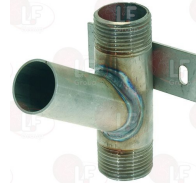

EBERHARDT 2106617

3242049 DRAIN TAP HANDLE 140 mm
square hole 6x6 mm

EBERHARDT 282366

5036175 DRAIN TAP MANIFOLD
2 top connections \varnothing 1"MM - 2 top connections \varnothing 3/8"
1 bottom connection \varnothing 1"MM
width 295 mm - overall length 114 mm
distance between holes 275 mm

5011612 LEVER DRAIN TAP 250 mm
square pin 6x6 mm

EBERHARDT

Suitable for:

5031496 DRAIN PIPE \varnothing 1"MM
length 195 mm

EBERHARDT 2005131

5028002 DRAIN TAP FITTING \varnothing 1"MM
side exit \varnothing 30 mm - bracket 80x30 mm
distance between holes 60 mm - coupling height 100