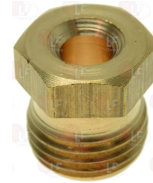

EBERHARDT 216410

3348062 CAP WITH PIN ø 10x8 mm
pin length 35 mm
for model PEL 23

EBERHARDT

Suitable for:

3348031 PIPE FITTING ø 10 mm
thread M20x1.5
for model PEL 22

3348029 PIPE FITTING ø 4 mm
thread M10x1
for model PEL 21-22

3348038 PIPE OLIVE ø 10 mm
for model PEL 22

3348060 CAP WITH PIN ø 10x8 mm
pin length 25 mm
for model PEL 23

5014757 CONNECTION PIPE ø 6 mm
thread M10x1 mm

Suitable for:

3348028 **FLANGE VERTICAL** \varnothing 12/16 mm
thread M24x1.5
for model PEL 23