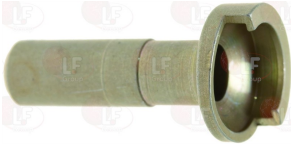

Suitable for:

3020202 PILOT GAS JET $\varnothing$ 0.27 mm