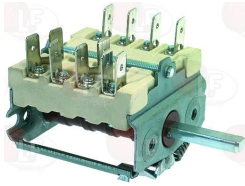

EBERHARDT 214269

3057176 SELECTOR SWITCH 0-1 POSITIONS
contact capacity 32A 250V - max 150°C
D-shaft $\varnothing$ 6x4.6 mm