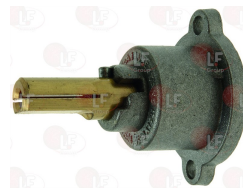

EBERHARDT 216410

3348062 CAP WITH PIN ø 10x8 mm
pin length 35 mm
for model PEL 23

EBERHARDT

Suitable for:

3348031 PIPE FITTING ø 10 mm
thread M20x1.5
for model PEL 22

3348029 PIPE FITTING ø 4 mm
thread M10x1
for model PEL 21-22

3348038 PIPE OLIVE ø 10 mm
for model PEL 22

3348060 CAP WITH PIN ø 10x8 mm
pin length 25 mm
for model PEL 23

5014757 CONNECTION PIPE ø 6 mm
thread M10x1 mm

Suitable for:

3348028 **FLANGE VERTICAL** \varnothing 12/16 mm
thread M24x1.5
for model PEL 23