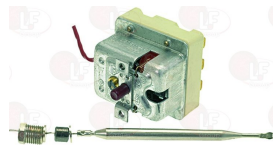

EBERHARDT 214299

Suitable for:

3444307 THREE-PHASE THERMOSTAT 230°C
with manual reset
covered capillary length 900 mm - 10A 400V
bulb $\varnothing$ 6x100 mm - with adapter nipple band M10x1