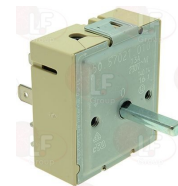

EBERHARDT 214345

EBERHARDT 222223

EBERHARDT 233189