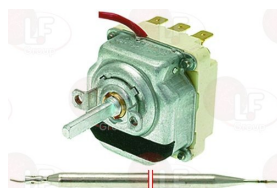

EBERHARDT 213925

EBERHARDT 222042

3444371 THREE-PHASE THERMOSTAT 70-195°C
D-shaped pin $\varnothing$ 6x4.6 mm
covered capillary length 1500 mm - 10A 400V
bulb $\varnothing$ 6x135 mm