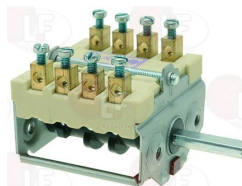

EBERHARDT 213937

EBERHARDT 222041