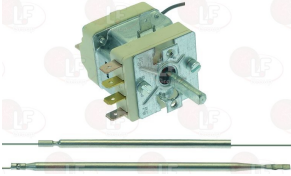

EBERHARDT 249022

3444643 SINGLE-PHASE THERMOSTAT 60-150°C
D-shaped pin \varnothing 6x4.6 mm
covered capillary length 900 mm
bulb \varnothing 3x219 mm

EBERHARDT 214195

Suitable for:

5015518 SINGLE-PHASE THERMOSTAT 62-189°C
complete with auxiliary selector switch
D-shaped pin \varnothing 6x4.6 mm
covered capillary length 700 mm - 16A 250V
bulb \varnothing 4x120 mm