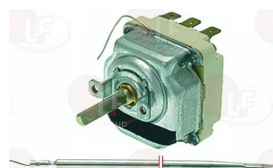

EBERHARDT 214316

3444052 THREE-PHASE THERMOSTAT 50-320°C
D-shaped pin $\varnothing$ 6x4.6 mm
capillary length 900 mm - 10A 400V
bulb $\varnothing$ 3x230 mm