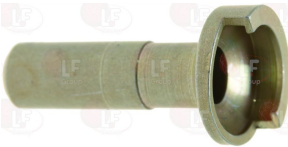

EBERHARDT 214413

EBERHARDT 286244

3020085 FITTING FOR SPARKING PLUG FIXING M10x1mm

EBERHARDT 212652

EBERHARDT 255039

EBERHARDT 7050028

5022050 NOZZLE FOR PILOT BURNER ø 0.50 mm

EBERHARDT 255038