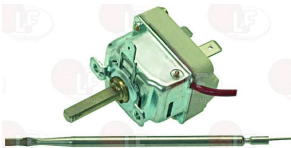

EBERHARDT 245787

3444774 SINGLE-PHASE THERMOSTAT 45-295°C
D-shaped pin $\varnothing$ 6x4.6 mm
covered capillary length 900 mm - 16A 230V
bulb $\varnothing$ 4x95 mm