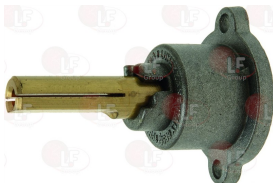

EBERHARDT 216410

3348062 CAP WITH PIN ø 10x8 mm
pin length 35 mm
for model PEL 23