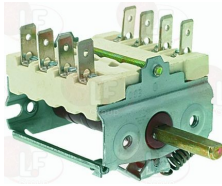

EBERHARDT 202767

EBERHARDT 213938

EBERHARDT 252339

3057178 SELECTOR SWITCH 0-1 POSITIONS
contact capacity 16A 250V - max 150°C
D-shaped pin 6x4.6 mm