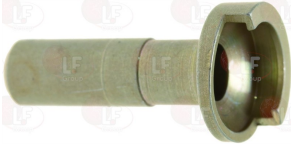

Suitable for:

3020543 PILOT GAS JET $\varnothing$ 0.38 mm

3020113 PILOT OLIVE FOR PIPE $\varnothing$ 4 mm