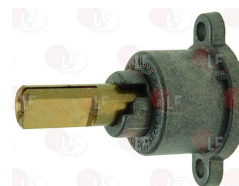

Suitable for:

3023230 BURNER 525x205 mm
made of STAINLESS steel

EBERHARDT 281220

Suitable for:

5028943 NOZZLE HOLDER FOR BURNER
tapered coupling for pipe M16x1.5 mm
fixing M14x1 mm - tube $\varnothing$ 10 mm

3023286 CENTRAL BURNER VERTICAL 300x55mm
NICKEL PLATED

EBERHARDT 2112969

3023237 CENTRAL VERTICAL BURNER 300x55 m m
NICKEL-PLATED

EBERHARDT 2001231

3023236 VERTICAL BURNER LH 300x55 mm
NICKEL PLATED

EBERHARDT 2001230

3023283 VERTICAL BURNER 305x55 mm
NICKEL PLATED

EBERHARDT 2112970

Gas taps and accessories

3348020 CAP WITH PIN $\varnothing$ 8x6.5 mm
pin length 22 mm
for model PEL 20S

EBERHARDT 213779

EBERHARDT 213780

3348002 GAS TAP 22S/O
with pilot flame
with horizontal flange
fittings $\varnothing$ M20x1.5mm
with flow regulator
thermocouple connection M9x1
D-shaped pin $\varnothing$ 10x8 mm

EBERHARDT 216409

3348017 CAP WITH PIN $\varnothing$ 10x8 mm
pin length 26 mm
for model PEL 22