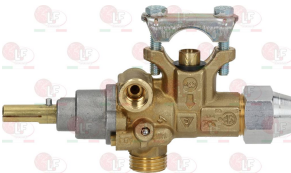

3025606 FLAME SPREADER \varnothing 120 mm

DELRUE 00134A

3025593 FLAME SPREADER \varnothing 80 mm

DELRUE

Suitable for:

DELRUE

Suitable for:

Gas taps and accessories

3348139 GAS TAP STN3R
with pilot flame
fittings \varnothing 1/2"F
thermocouple connection M9x1
pin length 60 mm
square pin 7x7 mm

DELRUE

3020078 PIPE FITTING \varnothing 6 mm
thread M10x1

3348037 OLIVE FOR PIPE \varnothing 6 mm
for model PEL 21-22-24-25

5014757 PIPE FITTING \varnothing 6 mm
thread M10x1 mm

3348083 GAS TAP 21/S
with pilot flame
connection to hose flange \varnothing 21 mm
connector outlet M16x1.5 mm
thermocouple connection M8x1
D-shaped pin \varnothing 8x6.5 mm

DELRUE GB1353

3348219 CAP WITH PIN \varnothing 6x4.6 mm
pin length 45/20 mm upper/lower
for model PEL 21

7102841 BODY FITTING TAP
 \varnothing pipe 10 mm
thread \varnothing 3/8"F - M16x1 mm
for taps PEL 20S-21S