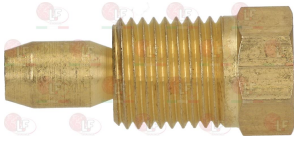

DELRUE GI1374

3020104 BRACKET CLAMP 3 POSITIONS

3020103 BRACKET 3 POSITIONS

3020109 DEFLECTOR 2 FLAMES

3020110 DEFLECTOR 3 FLAMES

5048713 DEFLECTOR 3 FLAMES

Suitable for:

3020083 FITTING AND OLIVE \varnothing 4 mm

3020102 HEXAGON HEAD SCREW 3/16"x18 mm

3020060 IGNITION PLUG ROUND \varnothing 7x44 mm
M faston M 4x1 mm
overall length 82 mm
model CB505/021 Junkers
for model P502F

3020294 IGNITION PLUG ROUND \varnothing 7x44 mm
M faston M4x1 mm
overall length 67 mm