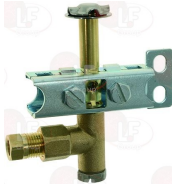

DELRUE GI0180

3500208 CONICAL GAS JET M17x1 \varnothing 3.60 mm

DELRUE 00219A

Pilot burners and accessories

3020036 PILOT BURNER SIT 3 FLAMES
 multigas type with nozzle \varnothing 0.35 mm
 with 3 position bracket

DELRUE GI1374

3020104 BRACKET CLAMP 3 POSITIONS

3020103 BRACKET 3 POSITIONS

3020109 DEFLECTOR 2 FLAMES

3020110 DEFLECTOR 3 FLAMES

5048713 DEFLECTOR 3 FLAMES

Suitable for:

3020083 FITTING AND OLIVE \varnothing 4 mm