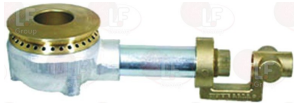

3500193 GAS JET CONICAL M17x1 \varnothing 2.00 mm

Suitable for:

3025697 BURNER ASSEMBLY MOUNTING DISTANCE 175 mm
with central flame
4000-7000 Kcal/h
height 54 mm - \varnothing 80 mm - pipe \varnothing 27 mm

DELRUE

Suitable for:

3025593 FLAME SPREADER \varnothing 80 mm

DELRUE

3025714 COMPLETE BURNER MOUNTING DISTANCE 120 mm
vertical flame outlet
4000-7000 Kcal/h
height 54 mm - \varnothing 80 mm - pipe \varnothing 27 mm

DELRUE GG1221

3025679 GAS BURNER SUPPORT GR5 \varnothing 27 mm

3025653 FLAME SPREADER \varnothing 80 mm

3500185 GAS JET CONICAL M17x1 \varnothing 1.20 mm

3500193 GAS JET CONICAL M17x1 \varnothing 2.00 mm

3025688 NOZZLE HOLDER WITH BRACKET