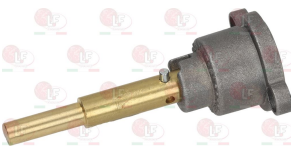

DELRUE

3025679 GAS BURNER SUPPORT GR5 \varnothing 27 mm

3500193 GAS JET CONICAL M17x1 \varnothing 2.00 mm

3025593 FLAME SPREADER \varnothing 80 mm

DELRUE

3500184 GAS JET CONICAL M17x1 \varnothing 1.15 mm

3025722 BURNER ASSEMBLY MOUNTING DISTANCE 140 mm

3348139 GAS TAP STN3R
with pilot flame
fittings \varnothing 1/2"F
thermocouple connection M9x1
pin length 60 mm
square pin 7x7 mm

DELRUE

3020078 PIPE FITTING \varnothing 6 mm
thread M10x1

3348037 OLIVE FOR PIPE \varnothing 6 mm
for model PEL 21-22-24-25

5014757 PIPE FITTING \varnothing 6 mm
thread M10x1 mm

3348083 GAS TAP 21/S
with pilot flame
connection to hose flange \varnothing 21 mm
connector outlet M16x1.5 mm
thermocouple connection M8x1
D-shaped pin \varnothing 8x6.5 mm

DELRUE GB1353

3348219 CAP WITH PIN \varnothing 6x4.6 mm
pin length 45/20 mm upper/lower
for model PEL 21

7102841 BODY FITTING TAP
 \varnothing pipe 10 mm
thread \varnothing 3/8"F - M16x1 mm
for taps PEL 20S-21S