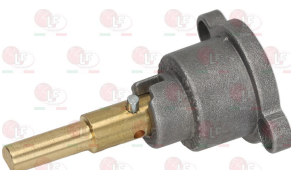

DELRUE

3025679 GAS BURNER SUPPORT GR5 \varnothing 27 mm

3500193 GAS JET CONICAL M17x1 \varnothing 2.00 mm

3025593 FLAME SPREADER \varnothing 80 mm

DELRUE

3500184 GAS JET CONICAL M17x1 \varnothing 1.15 mm

3025722 BURNER ASSEMBLY MOUNTING DISTANCE 140 mm

5014757 PIPE FITTING \varnothing 6 mm
thread M10x1 mm

3348083 GAS TAP 21/S
with pilot flame
connection to hose flange \varnothing 21 mm
connector outlet M16x1.5 mm
thermocouple connection M8x1
D-shaped pin \varnothing 8x6.5 mm

DELRUE GB1353

3348219 CAP WITH PIN \varnothing 6x4.6 mm
pin length 45/20 mm upper/lower
for model PEL 21

7102841 BODY FITTING TAP
 \varnothing pipe 10 mm
thread \varnothing 3/8"F - M16x1 mm
for taps PEL 20S-21S

3348220 CAP WITH PIN \varnothing 6x4.6 mm
pin length 30/23 mm upper/lower
for model PEL 21

3348221 CAP WITH PIN \varnothing 6x4.6 mm
pin length 30/17,5 mm upper/lower
for model PEL 21

3348021 CAP WITH PIN \varnothing 8x6.5 mm
pin length 22 mm
for model PEL 21S