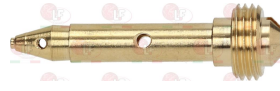

3020102 HEXAGON HEAD SCREW 3/16"x18 mm

3020060 IGNITION PLUG ROUND \varnothing 7x44 mm
M faston M 4x1 mm
overall length 82 mm
model CB505/021 Junkers
for model P502F

3020294 IGNITION PLUG ROUND \varnothing 7x44 mm
M faston M4x1 mm
overall length 67 mm

3020124 IGNITION PLUG ROUND \varnothing 7x44 mm
connection \varnothing 2.4 mm
overall length 58 mm

3020365 IGNITION PLUG ROUND \varnothing 7x44 mm
connection \varnothing 2.4 mm
overall length 52 mm

3348036 OLIVE FOR PIPE \varnothing 4 mm
for model PEL 21-22-24-25

5075989 PILOT JET \varnothing 0.70 mm

3020105 PILOT WITH 0.20 mm \varnothing JET

3020107 PILOT WITH 0.35 mm \varnothing JET

3020077 PIPE FITTING \varnothing 4 mm
thread M10x1

DEL RUE

Suitable for:

3020156 PILOT JET \varnothing 0.25 mm

3020055 PILOT JET \varnothing 0.35 mm

3500269 PILOT JET \varnothing 0.45 mm

3020308 PILOT WITH NOZZLE \varnothing 0.40 mm

3020106 PILOT WITH 0.25 mm \varnothing JET

3020079 PIPE FITTING \varnothing 12 mm
thread \varnothing 3/8" M