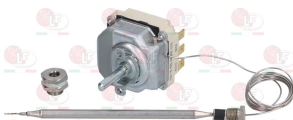

3444088 THREE-PHASE THERMOSTAT 30-110°C
D-shaped pin $\varnothing$ 6x4.6 mm
capillary length 900 mm - 10A 400V
bulb $\varnothing$ 6x140 mm - with stuffing gland fitting M9x1

DELRUE NTT11C