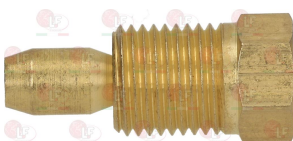

3020078 PIPE FITTING \varnothing 6 mm
thread M10x1

Suitable for:

5014757 PIPE FITTING \varnothing 6 mm
thread M10x1 mm

DELRUE

Suitable for:

3020006 THREE-FLAME PILOT BURNER SIT
multigas with jet \varnothing 0.20 mm
with 3 positions bracket

DELRUE GV1278

3020103 BRACKET 3 POSITIONS

3020110 DEFLECTOR 3 FLAMES

3020083 FITTING AND OLIVE \varnothing 4 mm

3020102 HEXAGON HEAD SCREW 3/16"x18 mm

3020104 BRACKET CLAMP 3 POSITIONS

3020109 DEFLECTOR 2 FLAMES

5048713 DEFLECTOR 3 FLAMES

3020084 FITTING AND OLIVE \varnothing 6 mm

3001003 IGNITION PLUG ROUND \varnothing 7x44 mm
M faston M4x1 mm
overall length 65 mm

Suitable for:

3020060 IGNITION PLUG ROUND \varnothing 7x44 mm
M faston M 4x1 mm
overall length 82 mm
model CB505/021 Junkers
for model P502F