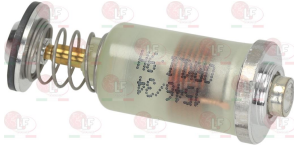

DELRUE

3025679 GAS BURNER SUPPORT GR5 \varnothing 27 mm

3500193 GAS JET CONICAL M17x1 \varnothing 2.00 mm

3025593 FLAME SPREADER \varnothing 80 mm

DELRUE

3500184 GAS JET CONICAL M17x1 \varnothing 1.15 mm

3025722 BURNER ASSEMBLY MOUNTING DISTANCE 140 mm

3242042 STRIKE FOR DOOR HANDLE
distance between holes 45 mm

DELRUE QL1294

Knobs

3444126 BLACK KNOB \varnothing 50 mm 30-110°C
D-shaped pin \varnothing 6x4.6 mm
for EGO thermostat

DELRUE EM1080

3444128 BLACK KNOB \varnothing 50 mm 50-300°C
D-shaped pin \varnothing 6x4.6 mm
for EGO thermostat

DELRUE ET1062

3444441 BLACK KNOB \varnothing 50 mm 50-300°C
D-shaped pin \varnothing 6x4.6 mm
for EGO thermostat

DELRUE ET1062

3241732 KNOB CHROME-PLATED RED \varnothing 67 mm
square hole 7x7 mm
for GAS VALVE

DELRUE

Magnet groups

3182009 MAGNETIC UNIT PEL BIG HEAD
 head \varnothing 15.5 mm - end piece \varnothing 14 mm - length 44 mm
 for PEL tap model 22-24

DELRUE LF-3120532

Nozzles

3500191 CONICAL GAS JET M17x1 \varnothing 1.80 mm