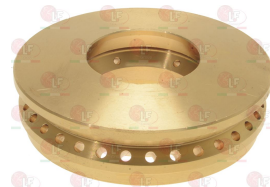

DELRUE

3025679 GAS BURNER SUPPORT GR5 \varnothing 27 mm

3500193 GAS JET CONICAL M17x1 \varnothing 2.00 mm

3025593 FLAME SPREADER \varnothing 80 mm

DELRUE

3500184 GAS JET CONICAL M17x1 \varnothing 1.15 mm

3025722 BURNER ASSEMBLY MOUNTING DISTANCE 140 mm

DELRUE GG1221

3025679 GAS BURNER SUPPORT GR5 \varnothing 27 mm

3025653 FLAME SPREADER \varnothing 80 mm

3500185 GAS JET CONICAL M17x1 \varnothing 1.20 mm

3500193 GAS JET CONICAL M17x1 \varnothing 2.00 mm

3025688 NOZZLE HOLDER WITH BRACKET

3025606 FLAME SPREADER \varnothing 120 mm

DELRUE 00134A

3025593 FLAME SPREADER \varnothing 80 mm

DELRUE

Suitable for:

DELRUE

Suitable for:

Gas taps and accessories

3348139 GAS TAP STN3R
with pilot flame
fittings \varnothing 1/2"F
thermocouple connection M9x1
pin length 60 mm
square pin 7x7 mm

DELRUE

3020078 PIPE FITTING \varnothing 6 mm
thread M10x1

3348037 OLIVE FOR PIPE \varnothing 6 mm
for model PEL 21-22-24-25