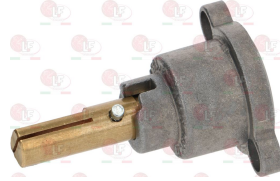

DELRUE

3025679 GAS BURNER SUPPORT GR5 \varnothing 27 mm

3500193 GAS JET CONICAL M17x1 \varnothing 2.00 mm

3025593 FLAME SPREADER \varnothing 80 mm

DELRUE

3500184 GAS JET CONICAL M17x1 \varnothing 1.15 mm

3025722 BURNER ASSEMBLY MOUNTING DISTANCE 140 mm

Suitable for:

3348238 CAP WITH PIN \varnothing 8x6.5 mm
pin 35/15 mm upper/lower
for model PEL 21S

3348236 FLANGIA WITH PRESSURE FITTING \varnothing 16/10 mm
thread M16x1,5 mm - M10x1,25 mm
for model PEL 21S

3348059 MAGNET PROTECTION NUT M9x1
thread M18x1mm
for model PEL 20-21-22

3182011 MAGNETIC UNIT PEL SMALL HEAD
head \varnothing 15 mm - end piece \varnothing 11 mm - length 44 mm
for PEL tap models 20-21
for EGA tap model 25213
for JUNKERS tap model CH110

3348036 OLIVE FOR PIPE \varnothing 4 mm
for model PEL 21-22-24-25

DELRUE

Suitable for:

3348243 CAP WITH PIN \varnothing 8x6.5 mm
pin length 22/15 mm right/lef
for model PEL 21S

3348058 MAGNET PROTECTION NUT M8x1
thread M18x1 mm
for model PEL 20-21-22