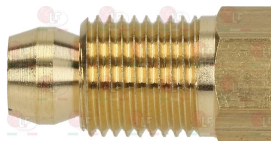

3020078 PIPE FITTING \varnothing 6 mm
thread M10x1

Suitable for:

5014757 PIPE FITTING \varnothing 6 mm
thread M10x1 mm

DELRUE

Suitable for:

3020006 THREE-FLAME PILOT BURNER SIT
multigas with jet \varnothing 0.20 mm
with 3 positions bracket

DELRUE GV1278

3020103 BRACKET 3 POSITIONS

3020110 DEFLECTOR 3 FLAMES

3020083 FITTING AND OLIVE \varnothing 4 mm

3020102 HEXAGON HEAD SCREW 3/16"x18 mm

3020104 BRACKET CLAMP 3 POSITIONS

3020109 DEFLECTOR 2 FLAMES

5048713 DEFLECTOR 3 FLAMES

3020084 FITTING AND OLIVE \varnothing 6 mm

3001003 IGNITION PLUG ROUND \varnothing 7x44 mm
M faston M4x1 mm
overall length 65 mm

Suitable for:

3020060 IGNITION PLUG ROUND \varnothing 7x44 mm
M faston M 4x1 mm
overall length 82 mm
model CB505/021 Junkers
for model P502F