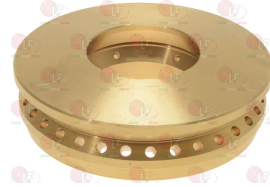

*Suitable **universal spare parts** may not be included*

Suitable for:

DELRUE

Suitable for:

Burners, flame spreaders and accessories

3025755 BURNER ASSEMBLY MOUNTING DISTANCE 120 mm

with central flame
4000-7000 Kcal/h
height 54 mm - \varnothing 80 mm - pipe \varnothing 27 mm

DELRUE

3025679 GAS BURNER SUPPORT GR5 \varnothing 27 mm

3500193 GAS JET CONICAL M17x1 \varnothing 2.00 mm

3025593 FLAME SPREADER \varnothing 80 mm

DELRUE

3500184 GAS JET CONICAL M17x1 \varnothing 1.15 mm

3025722 BURNER ASSEMBLY MOUNTING DISTANCE 140 mm

with central flame
4000-7000 Kcal/h
height 54 mm - \varnothing 80 mm - pipe \varnothing 27 mm

DELRUE GG1129

3500184 GAS JET CONICAL M17x1 \varnothing 1.15 mm

3025679 GAS BURNER SUPPORT GR5 \varnothing 27 mm

3500193 GAS JET CONICAL M17x1 \varnothing 2.00 mm

Suitable for:

3025697 BURNER ASSEMBLY MOUNTING DISTANCE 175 mm
with central flame
4000-7000 Kcal/h
height 54 mm - \varnothing 80 mm - pipe \varnothing 27 mm