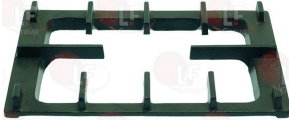

Suitable for:

COCINAS SALA

Suitable for:

Grids for kitchen

3185155 GRID 395x290 mm
for Pot stove (COCINAS SALA)