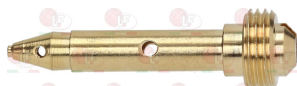

3020156 PILOT JET $\varnothing$ 0.25 mm