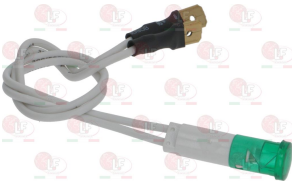

COCINAS SALA R2509

3755973 HEATING ELEMENT 800W 220V
length 380 mm - width 160 mm
fittings M12x1.25 mm
operating ambient: immersion

COCINAS SALA R2814

Hot plates

3312080 SMOOTH PLATE 400x365 mm
cast iron made
for Pot stove (COCINAS SALA)

COCINAS SALA R9403

3312079 SMOOTH PLATE 450x360 mm
cast iron made
for Pot stove (COCINAS SALA)

COCINAS SALA R2031

Indicator lights

3221372 INDICATOR LIGHT GREEN 250V
head \varnothing 10 mm - hole \varnothing 9 mm - 125°C
wire connection length 200 mm