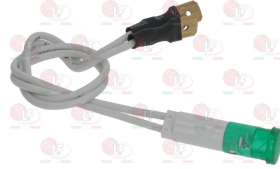

COCINAS SALA R2505

Knobs

3241660 BLACK KNOB $\varnothing$ 42 mm 36-210°C
D-shaped hole 6x4.6 mm