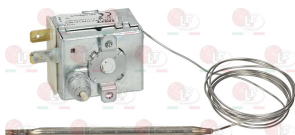

Suitable for:

Suitable for:

3444348 THERMOSTAT SINGLE-PHASE TR2 235°C
with manual reset
capillary length 1000 mm - 15A 250V
bulb $\varnothing$ 5x100 mm
for Fryer (COCINAS SALA)

COCINAS SALA R2511

COCINAS SALA R2513

Wire pan supports

3354025 REDUCER FOR MOKA POT $\varnothing$ 180 mm
cast iron