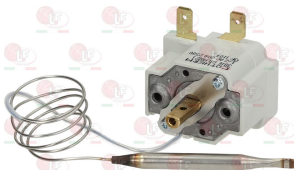

Thermostats

3444728 SINGLE-PHASE THERMOSTAT 70-210°C
D-shaped pin 6x4.6 mm
capillary length 560 mm - 20A 250V
bulb $\varnothing$ 6x65 mm
for Fryer (COCINAS SALA)

COCINAS SALA R2510

COCINAS SALA R2512

3444005 THERMOSTAT SINGLE-PHASE TR2 0-120°C
D-shaped pin $\varnothing$ 6x4.6 mm
capillary length 1500 mm - 15A 250V
bulb $\varnothing$ 6.5x95 mm