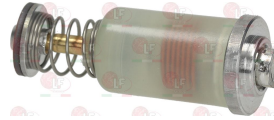

3348238 CAP WITH PIN \varnothing 8x6.5 mm
pin 35/15 mm upper/lower
for model PEL 21S

3348243 CAP WITH PIN \varnothing 8x6.5 mm
pin length 22/15 mm right/lef
for model PEL 21S

3348236 FLANGIA WITH PRESSURE FITTING \varnothing 16/10 mm
thread M16x1,5 mm - M10x1,25 mm
for model PEL 21S

3348058 MAGNET PROTECTION NUT M8x1
thread M18x1 mm
for model PEL 20-21-22

Suitable for:

3348059 **MAGNET PROTECTION NUT M9x1**
thread M18x1mm
for model PEL 20-21-22

COCINAS SALA

Suitable for:

3182022 **MAGNETIC GROUP PEL SMALL HEAD**
head \varnothing 15.5 mm - end piece \varnothing 11.5 mm - length 44mm

3182011 **MAGNETIC UNIT PEL SMALL HEAD**
head \varnothing 15 mm - end piece \varnothing 11 mm - length 44 mm
for PEL tap models 20-21
for EGA tap model 25213
for JUNKERS tap model CH110

3348044 **OLIVE FOR PIPE \varnothing 10 mm**
for model PEL 20-21-24-25

3348036 **OLIVE FOR PIPE \varnothing 4 mm**
for model PEL 21-22-24-25

3348037 **OLIVE FOR PIPE \varnothing 6 mm**
for model PEL 21-22-24-25

3348043 **PIPE FITTING \varnothing 10 mm**
thread M16x1.5 mm
for model PEL 20-21-24-25