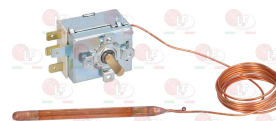

COCINAS SALA R2821