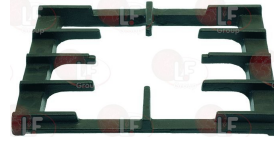

COCINAS SALA

Suitable for:

Grids for kitchen

3185155 GRID 395x290 mm
for Pot stove (COCINAS SALA)

COCINAS SALA R7502

3185154 GRID 400x365 mm
for Pot stove (COCINAS SALA)

COCINAS SALA R9402

3185153 GRID 450x365 mm
for Pot stove (COCINAS SALA)