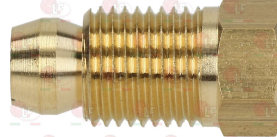

3020103 BRACKET 3 POSITIONS

3020109 DEFLECTOR 2 FLAMES

Suitable for:

3020110 DEFLECTOR 3 FLAMES

3020083 FITTING AND OLIVE \varnothing 4 mm

3020102 HEXAGON HEAD SCREW 3/16"x18 mm

3020060 IGNITION PLUG ROUND \varnothing 7x44 mm
M faston M 4x1 mm
overall length 82 mm
model CB505/021 Junkers
for model P502F

3020294 IGNITION PLUG ROUND \varnothing 7x44 mm
M faston M4x1 mm
overall length 67 mm

3020082 OLIVE FOR PIPE \varnothing 12 mm
for model PEL 22-24-25

COCINAS SALA

Suitable for:

5048713 DEFLECTOR 3 FLAMES

3020084 FITTING AND OLIVE \varnothing 6 mm

3001003 IGNITION PLUG ROUND \varnothing 7x44 mm
M faston M4x1 mm
overall length 65 mm

3020124 IGNITION PLUG ROUND \varnothing 7x44 mm
connection \varnothing 2.4 mm
overall length 58 mm

3020365 IGNITION PLUG ROUND \varnothing 7x44 mm
connection \varnothing 2.4 mm
overall length 52 mm