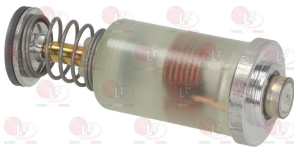

3348238 CAP WITH PIN \varnothing 8x6.5 mm
pin 35/15 mm upper/lower
for model PEL 21S

3348243 CAP WITH PIN \varnothing 8x6.5 mm
pin length 22/15 mm right/lef
for model PEL 21S

3348236 FLANGIA WITH PRESSURE FITTING \varnothing 16/10 mm
thread M16x1,5 mm - M10x1,25 mm
for model PEL 21S

3348058 MAGNET PROTECTION NUT M8x1
thread M18x1 mm
for model PEL 20-21-22

Suitable for:

3348059 **MAGNET PROTECTION NUT M9x1**
thread M18x1mm
for model PEL 20-21-22

COCINAS SALA

Suitable for:

3182022 **MAGNETIC GROUP PEL SMALL HEAD**
head \varnothing 15.5 mm - end piece \varnothing 11.5 mm - length 44mm

3182011 **MAGNETIC UNIT PEL SMALL HEAD**
head \varnothing 15 mm - end piece \varnothing 11 mm - length 44 mm
for PEL tap models 20-21
for EGA tap model 25213
for JUNKERS tap model CH110

3348044 **OLIVE FOR PIPE \varnothing 10 mm**
for model PEL 20-21-24-25

3348036 **OLIVE FOR PIPE \varnothing 4 mm**
for model PEL 21-22-24-25

3348037 **OLIVE FOR PIPE \varnothing 6 mm**
for model PEL 21-22-24-25

3348043 **PIPE FITTING \varnothing 10 mm**
thread M16x1.5 mm
for model PEL 20-21-24-25