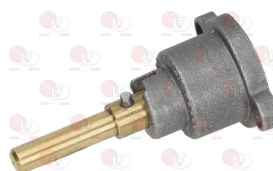

Suitable for:

COCINAS SALA

Suitable for:

Gas taps and accessories

3348076 GAS TAP 21/S
with pilot flame
fittings \varnothing M16x1.5mm
with flow regulator
thermocouple connection M8x1 mm
D-shaped pin \varnothing 8x6.5 mm

COCINAS SALA P1519

COCINAS SALA R2016

3348219 CAP WITH PIN \varnothing 6x4.6 mm
pin length 45/20 mm upper/lower
for model PEL 21

7102841 BODY FITTING TAP
 \varnothing pipe 10 mm
thread \varnothing 3/8" F - M16x1 mm
for taps PEL 20S-21S

3348220 CAP WITH PIN \varnothing 6x4.6 mm
pin length 30/23 mm upper/lower
for model PEL 21

3348221 CAP WITH PIN \varnothing 6x4.6 mm
pin length 30/17,5 mm upper/lower
for model PEL 21

3348021 CAP WITH PIN \varnothing 8x6.5 mm
pin length 22 mm
for model PEL 21S

3348238 CAP WITH PIN \varnothing 8x6.5 mm
pin 35/15 mm upper/lower
for model PEL 21S

3348243 CAP WITH PIN \varnothing 8x6.5 mm
pin length 22/15 mm right/lef
for model PEL 21S

3348236 FLANGIA WITH PRESSURE FITTING \varnothing 16/10 mm
thread M16x1,5 mm - M10x1,25 mm
for model PEL 21S