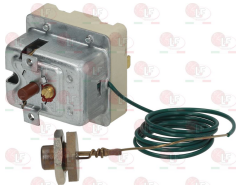

Thermostats

3444266 SINGLE-PHASE THERMOSTAT 338°C
with manual reset
covered capillary length 830 mm - 16A 250V
button bulb $\varnothing$ 14x10 mm
for Rotisserie (CB)