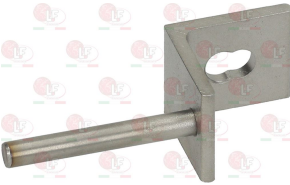

CB 07030900

3355364 HEATING ELEMENT 80W 230V
 \varnothing extern 24mm - length 104 mm
 with cables

CB 07031500

Hinges, catches and accessories

5027745 DOOR HINGE
 pin \varnothing 5x36 mm
 for Rotisserie electric (CB) GV16 - GV16MAN - GV20
 GV20MAN - GV24 - GV24MAN - GV28 - GV28MAN
 GV35 - GV35MAN - GV42 - GV42MAN