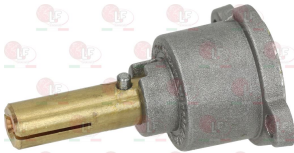

3348019 CAP WITH PIN $\varnothing$ 10x9 mm
pin length 26 mm
for model PEL 22