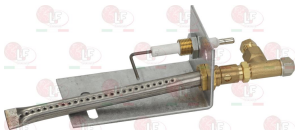

Suitable for:

3020090 INJECTOR ASSEMBLY FOR PILOT BURNER
with tube for flame passing

CB 08070002

CB 08100123

3020023 LEFTHAND PILOT ASSEMBLY
with sparking plug, tube, pilot and bracket

CB

3020088 FLAME TRANSITION PIPE 130 mm