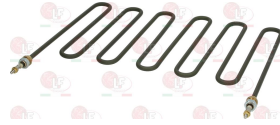

CB 07030023

3355353 HEATING ELEMENT 1800W 380V
overall length 740 mm
internal length 680 mm
width 40 mm - fittings M14x1.5 mm
for Rotisserie electric (CB) E-8P