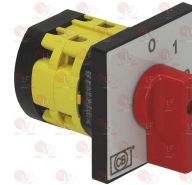

CB 07CC0084

CB 07040976

5054269 SELECTOR SWITCH 0-1-2 POSITIONS
contact capacity 16A 690V - max 75°C
square pin 7x8 mm