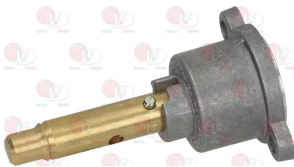

CB 08110012

CB 08110016

3023092 BURNER 400x270 mm
 overall length 500 mm
 made of stainless steel - Kcal/h 18000 ca
 for old series
 for Lava rock grill gas (CB)

CB 08CC0005

CB 08111361

3020093 NOZZLE HOLDER FOR PIPE ϕ 12 mm
 with nut and olive
 thread connection for hose M20x1.5 mm
 fastening fitting M14x1 mm

CB 08CC0026

CB 08111343

3020093 NOZZLE HOLDER FOR PIPE \varnothing 12 mm
 with nut and olive
 thread connection for hose M20x1.5 mm
 fastening fitting M14x1 mm

CB 01007000

CB 08100001

CB 08100003

3023094 BURNER 400x430 mm
 overall length 500 mm
 made of stainless steel - Kcal/h 27000 ca
 for old series
 for Lava rock grill gas (CB)

CB 08020022

CB 08020023

3348017 CAP WITH PIN \varnothing 10x8 mm
 pin length 26 mm
 for model PEL 22

3348019 CAP WITH PIN \varnothing 10x9 mm
 pin length 26 mm
 for model PEL 22

3348232 CAP WITH PIN \varnothing 8x6.5 mm
 pin length 39/7 mm upper/lower
 for model PEL 22

3348023 FLANGE HORIZONTAL \varnothing 12/10 mm
 thread M20x1.5
 for model PEL 22

3348229 CAP WITH PIN \varnothing 10 mm
 pin length 31 mm
 for model PEL 22S/O

3348245 CAP WITH PIN \varnothing 10x8 mm
 pin length 34/26 mm upper/lower
 for model PEL 22S