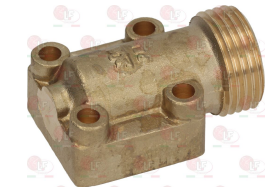

CB 01080018+03010062

CB 03010062

3162003 WING BOLT M6x20 UNI 5449
for end fork

CB 03010002

CB 03010062

CB 03011212

5047569 LONG FORK
overall length 675 mm

CB 14080016

CB 08110012

CB 08110016

3023092 BURNER 400x270 mm
 overall length 500 mm
 made of stainless steel - Kcal/h 18000 ca
 for old series
 for Lava rock grill gas (CB)

CB 08CC0005

CB 08111361

3020093 NOZZLE HOLDER FOR PIPE ϕ 12 mm
 with nut and olive
 thread connection for hose M20x1.5 mm
 fastening fitting M14x1 mm

3348023 FLANGE HORIZONTAL \varnothing 12/10 mm
 thread M20x1.5
 for model PEL 22

3348229 CAP WITH PIN \varnothing 10 mm
 pin length 31 mm
 for model PEL 22S/O

3348245 CAP WITH PIN \varnothing 10x8 mm
 pin length 34/26 mm upper/lower
 for model PEL 22S

3348231 CAP WITH PIN \varnothing 6x4.6 mm
 pin length 35/21 mm upper/lower
 for model PEL 22

3348213 FLANGE \varnothing 12/10 mm
 without adjustment
 thread M20x1.5 mm
 for model PEL 22S

3348025 FLANGE HORIZONTAL CONICAL \varnothing 12/10 mm
 thread M20x1.5
 for model PEL 22