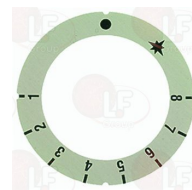

3241465 SELF-STICK DISK 0-1-0-1
 external \varnothing 63 mm

3241466 SELF-STICK DISK 0-1-2-3
 external \varnothing 63 mm

3241467 SELF-STICK DISK 0-1-2-3-4-5-6
 external \varnothing 63 mm

3241452 SELF-STICK DISK 1-2-3-4-5-6-7-8
 external \varnothing 63 mm
 for thermostatic gas taps PEL