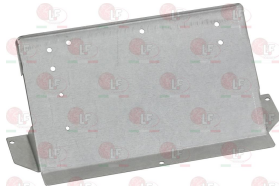

3020064 IGNITION PLUG ROUND \varnothing 7x44 mm
model 5/A
fitting M11x1 mm - with fixing nuts
total length 70 mm

CB 0808003

CB 0808005

3020067 SQUARE IGNITION PLUG 6/7x53 mm
total length 85 mm

CB

Supports

5036017 FAN SUPPORT 248x135 mm