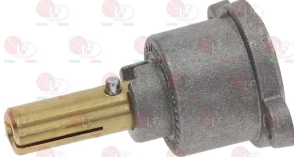

CB 08100003

Cables for piezo igniters

3001016 IGNITION LEAD 1000 mm
 with faston \varnothing 2.4 mm for ignition
 with faston \varnothing 4 mm for electrode

CB 08061352

3001039 IGNITION LEAD 900 mm
 with faston 2.8x0.8 mm for ignition
 with faston 2.8x0.8 mm for plug

CB 08CC0028

3020093 NOZZLE HOLDER FOR PIPE \varnothing 12 mm
with nut and olive
thread connection for hose M20x1.5 mm
fastening fitting M14x1 mm

CB 01007000 CB 08100001 CB 08100003

Suitable for:

CB

Suitable for:

Gas taps and accessories

3348002 GAS TAP 22S/O
 with pilot flame
 with horizontal flange
 fittings \varnothing M20x1.5mm
 with flow regulator
 thermocouple connection M9x1
 D-shaped pin \varnothing 10x8 mm

CB 08020022

CB 08020023

3348017 CAP WITH PIN \varnothing 10x8 mm
 pin length 26 mm
 for model PEL 22

3348019 CAP WITH PIN \varnothing 10x9 mm
 pin length 26 mm
 for model PEL 22

3348232 CAP WITH PIN \varnothing 8x6.5 mm
 pin length 39/7 mm upper/lower
 for model PEL 22