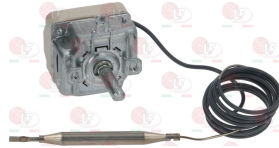

CB 09010019

3444627 SINGLE-PHASE THERMOSTAT 45-255°C
D-shaped pin $\varnothing$ 6x4.6 mm
covered capillary length 900 mm
bulb $\varnothing$ 6x74 mm
for Rotisserie (CB)