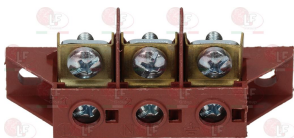

Terminal blocks

3247050 TERMINAL BLOCK 3-POLES FV110 40A 450V
for cable $\varnothing$ 6 mm² max.
operating temperature 150°C