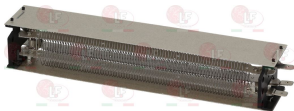

3526200 ELECTRONIC SPEED CONTROLLER 170W 230V
for tangential fan

2102796 HEATING ELEMENT 2000W 230V
length 200 mm - width 35 mm
for tangential fan 180 mm
with cables length 240 mm

3355363 HEATING ELEMENT 2000W 230V
length 200 mm - width 35 mm
for 180 mm tangential fan