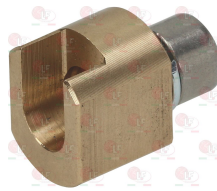

CB 04CC0012

5066526 SUPPORT LEFT FOR HANDLING
pin M10 with nut - milling ø 13 mm
for Rotisserie (CB)