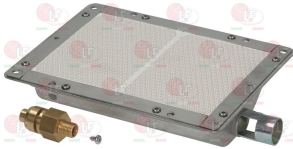

CB 09030002

CB 09030160

Drip trays

5071206 TRAY STAINLESS STEEL COMPLETE KIT
the kit includes:
1 stainless steel tray 543x457x50 mm
1 stainless steel bracket 767x70x25 mm

CB 04040079

Energy regulators

3350026 ENERGY REGULATOR
contact capacity 230V 13A - max temperature 125°C
D-shaped pin \varnothing 6x4.6 mm
double rotation direction
for PYROCERAM. TOPS-SALAMANDERS-POTATO WARMERS

CB 09020004

Feet

5071205 PLASTIC FOOT ϕ 40 mm
 threaded pin M10x1,5 length 25 mm
 base thickness 13 mm

CB 10CC0012

Gas burners

2111365 BURNER COMPLETE KIT
 complete with coupling
 total length 240 mm - height 55 mm
 stainless steel
 for Gyros gas (CB) 1B/10 - 2B/30 - 3B/50 - 4B/100