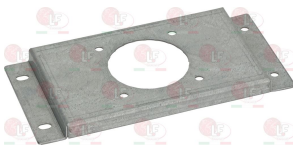

Suitable for:

3348032 PIPE FITTING $\varnothing$ 12 mm
thread M20x1.5 mm
for model PEL 22-24-25

3020078 PIPE FITTING $\varnothing$ 6 mm
thread M10x1

CB

Suitable for:

3348029 PIPE FITTING $\varnothing$ 4 mm
thread M10x1 mm
for model PEL 21-22-24-25

5014757 PIPE FITTING $\varnothing$ 6 mm
thread M10x1 mm

Gearmotors

5047170 GEAR MOTOR mm56A4-STD 0.09kW 230V
50Hz - 1,1A - 1300rpm
capacitor 6,3 μ F
for Rotisserie electric (CB) GV16 - GV16MAN - GV20
GV20MAN - GV24 - GV24MAN - GV28 - GV28MAN
GV35 - GV35MAN - GV42 - GV42MAN

CB 0701006

5044895 GEAR MOTOR BCZ 30W 230V 50Hz
2rpm
 $\varnothing$ extern pin 16 mm
for Rotisserie electric (CB)

CB 0701009

5057557 GEAR MOTOR SUPPORT

CB 0110003

3240101 GEARMOTOR KENTA 330N 25W 230V 50Hz
TYPE K9113061 - 2rpm
pin 8.5x5 mm - pin height 15 mm
for Rotisserie electric (CB) E-12P - E-8P - G-8P
for Rotisserie gas (CB) G-12P
for Sausage grill (CB)

CB 07010053

CB 07010084

CB 07010510