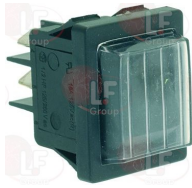

3319376 BLACK BIPOLAR PUSH-BUTTON 16A 250V
16(4)A 250V - with push-button cap
max temperature 120°C
mounting hole 22x30 mm