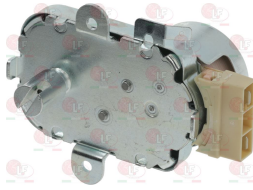

5027156 GEARMOTOR 12W 220/240V 50/60Hz
1,5/1,8rpm
complete with bushing
ø external pin size 15 mm
for Rotisserie (CB)