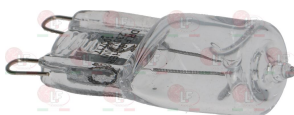

CB 07020033

3186173 GASKET FOR OVEN LAMP RECEPTACLE
external dimensions 93x79 mm

D221004 HALOGEN LAMP OSRAM G9 40W 230V SMEG
OSRAM
max. temperature 200°C

3221382 NEUTRAL HALOGEN LAMP G9 40W 230V
max. temperature 250°C