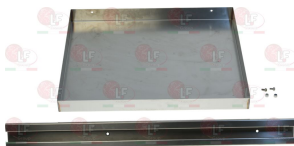

CB 09030002

CB 09030160

Drip trays

5071206 TRAY STAINLESS STEEL COMPLETE KIT
the kit includes:
1 stainless steel tray 543x457x50 mm
1 stainless steel bracket 767x70x25 mm

CB 04040079

Energy regulators

3350026 ENERGY REGULATOR
contact capacity 230V 13A - max temperature 125°C
D-shaped pin \varnothing 6x4.6 mm
double rotation direction
for PYROCERAM. TOPS-SALAMANDERS-POTATO WARMERS