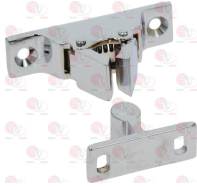

CB 08CC0026

CB 08111343

3020093 NOZZLE HOLDER FOR PIPE \varnothing 12 mm
 with nut and olive
 thread connection for hose M20x1.5 mm
 fastening fitting M14x1 mm

CB 01007000

CB 08100001

CB 08100003

3023094 BURNER 400x430 mm
 overall length 500 mm
 made of stainless steel - Kcal/h 27000 ca
 for old series
 for Lava rock grill gas (CB)

CB 08CC0013

CB 08111328

3020093 NOZZLE HOLDER FOR PIPE \varnothing 12 mm
 with nut and olive
 thread connection for hose M20x1.5 mm
 fastening fitting M14x1 mm

CB 01007000

CB 08100001

CB 08100003

3023220 BURNER 480x250 mm
 made of stainless steel
 for Lava rock grill gas (CB) I80MOB/P - I80P

CB 02010575

5050617 SLIDING GLASS 350x317 mm

CB 02CC0018

Handles

3398021 OVEN DOOR CATCH
 distance between holes 47 mm
 catch distance 27 mm

CB

3242337 OVEN DOOR HANDLE ø 26x80 mm M10

3242343 HAND GUARD WASHER

CB 1001126

5036009 PLASTIC HANDLE 150 mm BLACK
 distance between holes 130 mm

CB 10CC0001

Heating elements

3755830 CERAMIC HEATING ELEMENT 1000W 230V
 length 240 mm - width 60 mm

CB 07030064

3355829 CERAMIC HEATING ELEMENT 650W 230V
 length 245 mm - width 60 mm