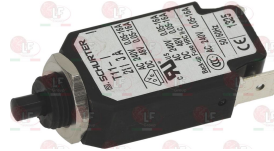

CB 08060601

Suitable for:

CB

Suitable for:

Contactors

3351049 CONTACTOR SIEMENS 3RT2016-1AP01
9A 400V 4Kw - coil 230V 50/60Hz
3 normally open contacts
1 normally open auxiliary contact

CB 07070001

5062037 TERMIC T11-211 3A 240V 50/60Hz

CB 07110122

Controllers and changeover switches

3322257 CONTROLLER 11902F3 2 CAMS
230V 50/60Hz - cycle 144 minutes
D-shaped pin \varnothing 6x4.6 mm
for Rotisserie electric (CB) GV-16MAN - GV-20MAN
GV-24MAN - GV-28MAN - GV-35MAN - GV-42MAN