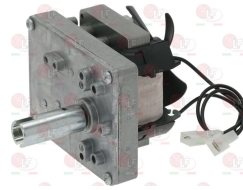

5014757 PIPE FITTING \varnothing 6 mm
thread M10x1 mm

Gearmotors

5047170 GEAR MOTOR mm56A4-STD 0.09kW 230V
50Hz - 1,1A - 1300rpm
capacitor 6,3 μ F
for Rotisserie electric (CB) GV16 - GV16MAN - GV20
GV20MAN - GV24 - GV24MAN - GV28 - GV28MAN
GV35 - GV35MAN - GV42 - GV42MAN

CB 0701006

5044895 GEAR MOTOR BCZ 30W 230V 50Hz
2rpm
 \varnothing extern pin 16 mm
for Rotisserie electric (CB)

CB 0701009

5057557 GEAR MOTOR SUPPORT

CB 0110003

3240101 GEARMOTOR KENTA 330N 25W 230V 50Hz
TYPE K9113061 - 2rpm
pin 8.5x5 mm - pin height 15 mm
for Rotisserie electric (CB) E-12P - E-8P - G-8P
for Rotisserie gas (CB) G-12P
for Sausage grill (CB)