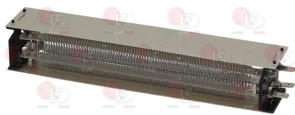

CB 07032361

5008902 HEATING ELEMENT 2000W 230V
length 220 mm - width 370 mm
fittings M10x1 mm
for Neutral counter electric (CB) ECV2076