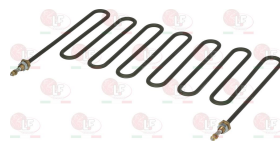

CB 07030022

3355351 HEATING ELEMENT 220W 240V
length 410 mm
for Sausage grill electric (CB)