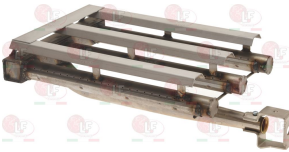

CB 08111685

3023150 BURNER 725x40 mm
overall length 755 mm
made of STAINLESS steel
for Rotisserie gas (CB) G-12P - G-20P