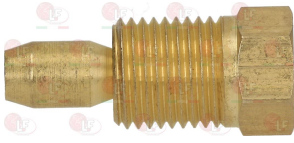

CB 08080003

CB 08080005

3020104 BRACKET CLAMP 3 POSITIONS

3020109 DEFLECTOR 2 FLAMES

5048713 DEFLECTOR 3 FLAMES

Suitable for:

3020083 FITTING AND OLIVE \varnothing 4 mm

3020102 HEXAGON HEAD SCREW 3/16"x18 mm