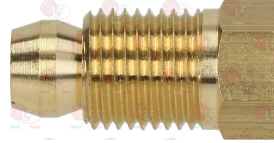

3020082 OLIVE FOR PIPE \varnothing 12 mm
for model PEL 22-24-25

5027953 OLIVE FOR PIPE \varnothing 4 mm
for COPRECI CAL3200

CB

Suitable for:

3020084 FITTING AND OLIVE \varnothing 6 mm

3001003 IGNITION PLUG ROUND \varnothing 7x44 mm
M faston M4x1 mm
overall length 65 mm

3020124 IGNITION PLUG ROUND \varnothing 7x44 mm
connection \varnothing 2.4 mm
overall length 58 mm

3020365 IGNITION PLUG ROUND \varnothing 7x44 mm
connection \varnothing 2.4 mm
overall length 52 mm

3348036 OLIVE FOR PIPE \varnothing 4 mm
for model PEL 21-22-24-25