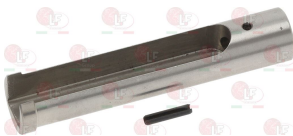

CB 04CC0019

5054267 PIN FOR MOTOR SHAFT
overall length 95 mm - coupling hole ø 8 mm