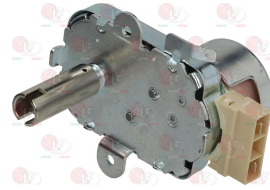

CB 14080015

5004348 ROAST SPIT FOR ROTISSERIE 713 mm
section 10x10 mm - coupling ø 9x29 mm

CB 04040535

5047568 ROTISSERIE FORKS PULLER
for Rotisserie electric (CB)

CB 01090003

5057768 ROTISSERIE MOVEMENT ASSEMBLY 498 mm
poppet ø 300 mm - shaft ø 12 mm
for Rotisserie electric (CB) GV16 - GV16MAN

CB 08CC0026

CB 08111343

3020093 NOZZLE HOLDER FOR PIPE \varnothing 12 mm
 with nut and olive
 thread connection for hose M20x1.5 mm
 fastening fitting M14x1 mm

CB 01007000

CB 08100001

CB 08100003

3023094 BURNER 400x430 mm
 overall length 500 mm
 made of stainless steel - Kcal/h 27000 ca
 for old series
 for Lava rock grill gas (CB)

CB 0701006

5044895 GEAR MOTOR BCZ 30W 230V 50Hz
2rpm
 \varnothing extern pin 16 mm
for Rotisserie electric (CB)

CB 0701009

5057557 GEAR MOTOR SUPPORT

CB 0110003

3240101 GEARMOTOR KENTA 330N 25W 230V 50Hz
TYPE K9113061 - 2rpm
pin 8.5x5 mm - pin height 15 mm
for Rotisserie electric (CB) E-12P - E-8P - G-8P
for Rotisserie gas (CB) G-12P
for Sausage grill (CB)

3240924 GEARMOTOR 12W 230V 50/60Hz
 1.5/1.8rpm
 complete with bushing
 external pin ø 16 mm - internal pin ø 12 mm
 for Rotisserie (CB)

CB 07010116

CB 07010155

3240050 MOTOR 0.09kW 230V 50Hz
 TYPE mm56A4-STD - 1300rpm
 ø pin 9 mm - pin height 20 mm
 for Rotisserie electric (CB) GV16 - GV16MAN - GV20
 GV20MAN - GV24 - GV24MAN - GV28 - GV28MAN
 GV35 - GV35MAN - GV42 - GV42MAN