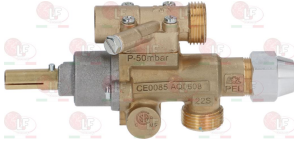

Suitable for:

CB

Suitable for:

Gas taps and accessories

3348002 GAS TAP 22S/O
with pilot flame
with horizontal flange
fittings $\varnothing$ M20x1.5mm
with flow regulator
thermocouple connection M9x1
D-shaped pin $\varnothing$ 10x8 mm