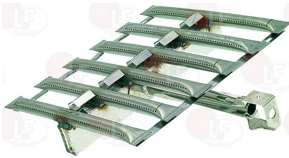

CB 01007000

CB 08100001

CB 08100003

3023094 BURNER 400x430 mm
overall length 500 mm
made of stainless steel - Kcal/h 27000 ca
for old series
for Lava rock grill gas (CB)