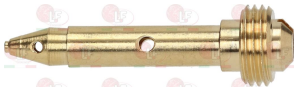

Suitable for:

3020097 PILOT AERATION REGULATOR
internal $\varnothing$ 7 mm - external $\varnothing$ 9 mm
height 10 mm

3020156 PILOT JET $\varnothing$ 0.25 mm

3020055 PILOT JET $\varnothing$ 0.35 mm

CASTA 99/99908029

3500269 PILOT JET $\varnothing$ 0.45 mm

3020308 PILOT WITH NOZZLE $\varnothing$ 0.40 mm

3020106 PILOT WITH 0.25 mm $\varnothing$ JET

CASTA

Suitable for:

3020054 PILOT JET $\varnothing$ 0.20 mm

4058525 PILOT JET $\varnothing$ 0.30 mm

5015516 PILOT JET $\varnothing$ 0.40 mm

5075989 PILOT JET $\varnothing$ 0.70 mm

3020105 PILOT WITH 0.20 mm $\varnothing$ JET

3020107 PILOT WITH 0.35 mm $\varnothing$ JET