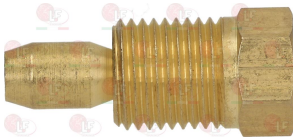

3020083 FITTING AND OLIVE ϕ 4 mm