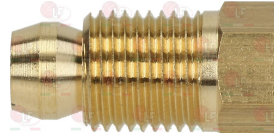

- 3020084 FITTING AND OLIVE  $\varnothing$  6 mm**

Suitable for:

**3020102 HEXAGON HEAD SCREW 3/16"x18 mm**