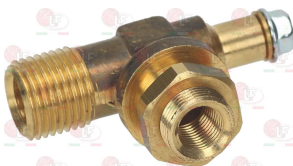

## Burners, flame spreaders and accessories

**3025863 BURNER C  $\varnothing$  73 mm 3Kw**

CASTA

**3025855 BURNER D  $\varnothing$  104 mm 4.5Kw**

CASTA

**3025858 BURNER E  $\varnothing$  128 mm 7.5Kw**

CASTA

**3025248 CHINESE BURNER  $\varnothing$  180 mm**

CASTA 04/99900109

CASTA 04/99900109+...

CASTA 700020

**3025250 AERATION REGULATOR**  
internal  $\varnothing$  45 mm - external  $\varnothing$  47 mm  
height 60 mm

CASTA 68/50800001

CASTA 700017

**3025252 NOZZLE HOLDER FOR PIPE  $\varnothing$  10 mm**  
complete with nuts  
thread connection for hose M16x1.5 mm  
tapered nozzle M10x1 mm  
fastening fitting M14x1 mm

CASTA 13/99901039

CASTA 700015

**3025249 VENTURI TUBE**

CASTA 04/99900309

CASTA 700019

**3025864 FLAME SPREADER "C"  $\varnothing$  73 mm 3Kw**

CASTA

**3025865 VENTURI BURNER C  $\varnothing$  73 mm 3Kw**