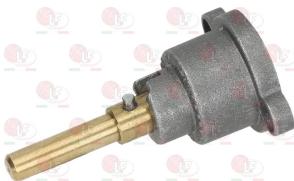

**3025855 BURNER D  $\varnothing$  104 mm 4.5Kw**

CASTA

**3025857 FLAME SPREADER "E"  $\varnothing$  128 mm 7,5Kw**

CASTA

**3025859 VENTURI BURNER E  $\varnothing$  128 mm 7.5Kw**

CASTA

**3025858 BURNER E  $\varnothing$  128 mm 7.5Kw**

**3348043 PIPE FITTING  $\varnothing$  10 mm**  
thread M16x1.5 mm  
for model PEL 20-21-24-25

Suitable for:

**3348029** PIPE FITTING  $\varnothing$  4 mm  
thread M10x1 mm  
for model PEL 21-22-24-25

**5014757** PIPE FITTING  $\varnothing$  6 mm  
thread M10x1 mm

## CASTA

Suitable for:

**3020078** PIPE FITTING  $\varnothing$  6 mm  
thread M10x1

**3348016** GAS TAP 21/S  
with pilot flame  
fittings  $\varnothing$  M16x1.5mm  
with flow regulator  
thermocouple connection M9x1  
D-shaped pin  $\varnothing$  8x6.5 mm  
for Pasta cooker (CASTA) 17/CPG20

CASTA 16/99600059

CASTA 700003

**3348085** BUSH FOR TAP

**3348220** CAP WITH PIN  $\varnothing$  6x4.6 mm  
pin length 30/23 mm upper/lower  
for model PEL 21

**7102841** BODY FITTING TAP  
 $\varnothing$  pipe 10 mm  
thread  $\varnothing$  3/8" F - M16x1 mm  
for taps PEL 20S-21S