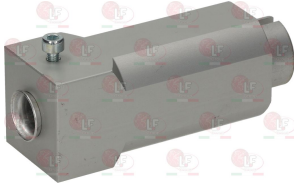

CASTA 68/50800001

CASTA 700017

**3025252 NOZZLE HOLDER FOR PIPE  $\varnothing$  10 mm**  
complete with nuts  
thread connection for hose M16x1.5 mm  
tapered nozzle M10x1 mm  
fastening fitting M14x1 mm

CASTA 13/99901039

CASTA 700015

**3025249 VENTURI TUBE**

CASTA 04/99900309

CASTA 700019

**3025864 FLAME SPREADER "C"  $\varnothing$  73 mm 3Kw**

CASTA

**3025865 VENTURI BURNER C  $\varnothing$  73 mm 3Kw**

CASTA

Suitable for:

**3025863 BURNER C  $\varnothing$  73 mm 3Kw**

CASTA

**3025854 FLAME SPREADER "D"  $\varnothing$  104 mm 4,5Kw**

CASTA

**3025856 VENTURI BURNER D  $\varnothing$  104 mm 4.5Kw**

CASTA