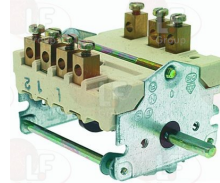

## Selector switches

---

**3057177** SELECTOR SWITCH 0-1 POSITIONS  
contact capacity 16A 250V - max 150°C  
D-shaped pin  $\varnothing$  6x4.6 mm

CASTA 09/8590009

**3057001** SELECTOR SWITCH 0-3 POSITIONS  
contact capacity 32A 250V - max 150°C  
D-shaped pin  $\varnothing$  6x4.6 mm