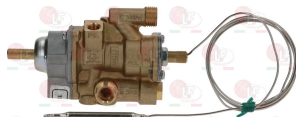

Thermostatic gas valves

3345018 THERMOSTATIC TAP 25ST
operating temperature 100-300°C
connections M16x1.5 mm
thermocouple connection M9x1
bulb $\varnothing$ 6x75 mm
capillary length 1200 mm
D-shaped pin $\varnothing$ 8x6.5 mm
for Fry top gas (CASTA)

CASTA 16/99600089

3348038 OLIVE FOR PIPE $\varnothing$ 10 mm
for model PEL 22-24-25