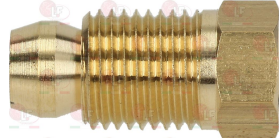

CASTA 68/50800001

CASTA 700017

**3025252 NOZZLE HOLDER FOR PIPE  $\varnothing$  10 mm**  
complete with nuts  
thread connection for hose M16x1.5 mm  
tapered nozzle M10x1 mm  
fastening fitting M14x1 mm

**3025855 BURNER D  $\varnothing$  104 mm 4.5Kw**

CASTA

**3025857 FLAME SPREADER "E"  $\varnothing$  128 mm 7,5Kw**

CASTA

**3025859 VENTURI BURNER E  $\varnothing$  128 mm 7.5Kw**

CASTA

**3025858 BURNER E  $\varnothing$  128 mm 7.5Kw**

# CASTA

Suitable for:

**2100054 COIL 220V 60Hz**  
for VALVE 820 NOVA-822 NOVA-828 NOVA

**3526077 ELBOW FLANGE  $\phi$  1/2"**  
with screws and OR  
for valves SIT 820-Honeywell V4400-V4600-VR4605P

**3526102 ELECTRIC COUPLING WITH CABLE**  
cable length 1000 mm - 3 wires  
for VALVE 820 NOVA-824 NOVASIT-822 NOVA-826 NOVA

**3241141 EXTENSION FOR 820 NOVA VALVE**  
D-shaped pin 10x8 mm

**3020084 FITTING AND OLIVE  $\phi$  6 mm**

**3526076 FLANGE STRAIGHT  $\phi$  3/4"**  
with screws and OR  
for valves SIT 820-Honeywell V4400-V4600-VR4605P