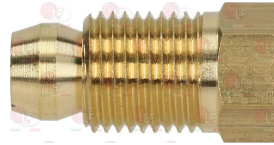

**5021481 GAS OUTLET VALVE FITTING**  
thread  $\varnothing$  3/8"M - M16x1 mm

**3020082 OLIVE FOR PIPE  $\varnothing$  12 mm**  
for model PEL 22-24-25

**3020079 PIPE FITTING  $\varnothing$  12 mm**  
thread  $\varnothing$  3/8"M

# CASTA

Suitable for:

**3526677 EXTENSION FOR EUROSIT VALVE**  
D-shaped pin  $\varnothing$  10x8 mm

**3020084 FITTING AND OLIVE  $\varnothing$  6 mm**

**3526127 FLANGE FOR EXTENSION**

**5050401 OLIVE FOR PIPE  $\varnothing$  10 mm**  
external  $\varnothing$  13 mm - height 8 mm