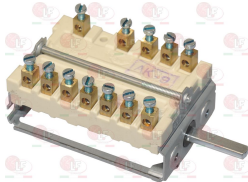

CASTA 09/99900049

5062875 SELECTOR SWITCH 0-3 POSITIONS
contact capacity 16A 250V - max 150°C
D-shaped pin $\varnothing$ 6x4.6 mm