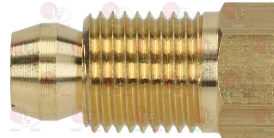

CASTA 700011

**3020100** BRACKET 2 POSITIONS

**3020101** BRACKET CLAMP 2 POSITIONS

**3020109** DEFLECTOR 2 FLAMES

**3020083** FITTING AND OLIVE  $\varnothing$  4 mm

**3020084** FITTING AND OLIVE  $\varnothing$  6 mm

Suitable for:

**3020102 HEXAGON HEAD SCREW 3/16"x18 mm**