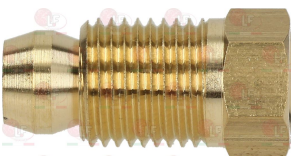

**3526677 EXTENSION FOR EUROSIT VALVE**  
 D-shaped pin  $\varnothing$  10x8 mm

**3020083 FITTING AND OLIVE  $\varnothing$  4 mm**

**3020084 FITTING AND OLIVE  $\varnothing$  6 mm**

**5050400 FITTING FOR OLIVE  $\varnothing$  10 mm**  
 thread  $\varnothing$  3/8" M