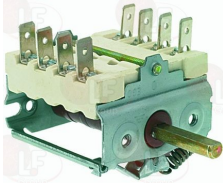

Selector switches

3057177 SELECTOR SWITCH 0-1 POSITIONS
contact capacity 16A 250V - max 150°C
D-shaped pin $\varnothing$ 6x4.6 mm