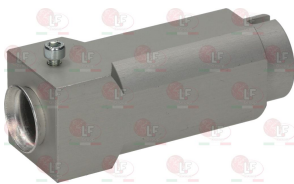

CASTA 68/50800001

CASTA 700017

**3025252 NOZZLE HOLDER FOR PIPE  $\varnothing$  10 mm**  
complete with nuts  
thread connection for hose M16x1.5 mm  
tapered nozzle M10x1 mm  
fastening fitting M14x1 mm

CASTA 13/99901039

CASTA 700015

**3025249 VENTURI TUBE**

CASTA 04/99900309

CASTA 700019

**3025864 FLAME SPREADER "C"  $\varnothing$  73 mm 3Kw**

CASTA

**3025865 VENTURI BURNER C  $\varnothing$  73 mm 3Kw**

CASTA

Suitable for:

**3025863 BURNER C  $\varnothing$  73 mm 3Kw**

CASTA

**3025854 FLAME SPREADER "D"  $\varnothing$  104 mm 4,5Kw**

CASTA

**3025856 VENTURI BURNER D  $\varnothing$  104 mm 4.5Kw**

CASTA

**3025855 BURNER D  $\varnothing$  104 mm 4.5Kw**

CASTA

**3025857 FLAME SPREADER "E"  $\varnothing$  128 mm 7,5Kw**

CASTA

**3025859 VENTURI BURNER E  $\varnothing$  128 mm 7.5Kw**

CASTA

**3025858 BURNER E  $\varnothing$  128 mm 7.5Kw**