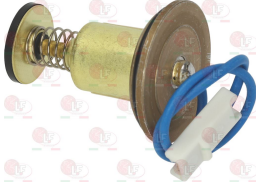

3182008 MAGNETIC UNIT SIT
head $\varnothing$ 35 mm - end piece $\varnothing$ 20 mm - length 47 mm
for valve SIT NOVASIT 820