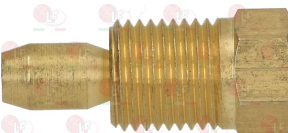

- 3020084 FITTING AND OLIVE  $\varnothing$  6 mm**

Suitable for:

**3020102 HEXAGON HEAD SCREW 3/16"x18 mm**