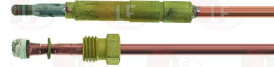

Suitable for:

3440028 THERMOCOUPLE SIT M8x1 60 cm

BLUMAUER 183113

Suitable for:

3440828 THERMOCOUPLE SIT M8x1 60 cm - 10 PCS

Thermostats

2105403 THERMOSTAT THREEPHASE 32-110°C
D-Shaft $\varnothing$ 6x4.6 mm
covered capillary length 1480 mm
bulb $\varnothing$ 6x138 mm - with stuffing gland fitting M9x1

BLUMAUER 180705

3444076 THREE-PHASE THERMOSTAT 30-110°C
D-shaped pin $\varnothing$ 6x4.6 mm
covered capillary length 1200 mm - 10A 400V
bulb $\varnothing$ 6x130 mm

BLUMAUER 180705

3444561 THREE-PHASE THERMOSTAT 50-300°C
D-shaped pin $\varnothing$ 6x4.6 mm
covered capillary length 1740 mm - 16A 230V
bulb $\varnothing$ 6x80 mm

BLUMAUER 180706

Water inlet taps

3358011 LEVEL TAP WITH FUNNEL $\varnothing$ 1/2" F
flanged connection with screw fastening $\varnothing$ 1/2" F

BLUMAUER 185060