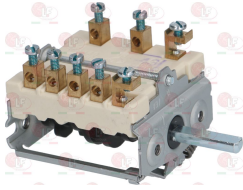

3020078 PIPE FITTING \varnothing 6 mm
thread M10x1 - h 10.5 mm

3440048 THERMOCOUPLE SPRING
for pilot burner series CB 502-CB 505

Selector switches

3057087 SELECTOR SWITCH 0-3 POSITIONS
contact capacity 16A 250V - max 150°
D-shaped pin \varnothing 6x4.6 mm

BLUMAUER 180510

2101204 SELECTOR SWITCH 0-6 POSITIONS
contact capacity 16A 250V - max 150°
D-shaped pin \varnothing 6x4.6 mm

BLUMAUER 180511

Suitable for:

BLUMAUER

Suitable for:

3057024 SELECTOR SWITCH 0-6 POSITIONS
contact capacity 16A 250V - max 150°C
D-shaped pin \varnothing 6x4.6 mm