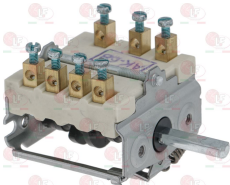

3020078 PIPE FITTING \varnothing 6 mm
thread M10x1 - h 10.5 mm

3440048 THERMOCOUPLE SPRING
for pilot burner series CB 502-CB 505

Selector switches

3057087 SELECTOR SWITCH 0-3 POSITIONS
contact capacity 16A 250V - max 150°
D-shaped pin \varnothing 6x4.6 mm

BLUMAUER 180510

2101204 SELECTOR SWITCH 0-6 POSITIONS
contact capacity 16A 250V - max 150°
D-shaped pin \varnothing 6x4.6 mm

BLUMAUER 180511

Suitable for:

BLUMAUER

Suitable for:

3057024 SELECTOR SWITCH 0-6 POSITIONS
contact capacity 16A 250V - max 150°C
D-shaped pin \varnothing 6x4.6 mm