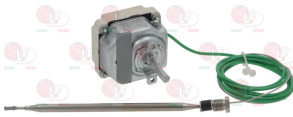

Thermostats

2105403 THERMOSTAT THREEPHASE 32-110°C
D-Shaft $\varnothing$ 6x4.6 mm
covered capillary length 1480 mm
bulb $\varnothing$ 6x138 mm - with stuffing gland fitting M9x1