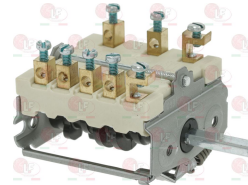

3020078 PIPE FITTING \varnothing 6 mm
thread M10x1 - h 10.5 mm

3440048 THERMOCOUPLE SPRING
for pilot burner series CB 502-CB 505

Selector switches

3057087 SELECTOR SWITCH 0-3 POSITIONS
contact capacity 16A 250V - max 150°
D-shaped pin \varnothing 6x4.6 mm

BLUMAUER 180510

2101204 SELECTOR SWITCH 0-6 POSITIONS
contact capacity 16A 250V - max 150°
D-shaped pin \varnothing 6x4.6 mm

BLUMAUER 180511

Suitable for:

BLUMAUER

Suitable for:

3057024 SELECTOR SWITCH 0-6 POSITIONS
contact capacity 16A 250V - max 150°C
D-shaped pin \varnothing 6x4.6 mm