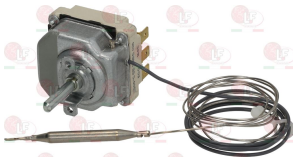

BLUMAUER 180706

Water inlet taps

3358011 LEVEL TAP WITH FUNNEL \varnothing 1/2" F
 flanged connection with screw fastening \varnothing 1/2" F

BLUMAUER 185060

The data herewith contained may change without notice and LF SpA cannot be held responsible for possible errors stated or resulting by the use of this document. All rights reserved. No part of this publication may be reproduced without written permission by LF SpA.