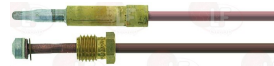

BLUMAUER 183102

3440022 THERMOCOUPLE JUNKERS M8x1 75 cm