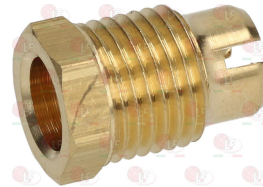

BLUMAUER 180131

Heating elements

3355743 HEATING ELEMENT 2000W 400V
 length 640 mm - width 510 mm
 flange 70x22 mm
 for Oven under cooktop electric (BLUMAUER)

BLUMAUER 130352

BLUMAUER 180352

3355696 HEATING ELEMENT 5000W 400V
 length 460 mm - width 290 mm
 height 95 mm
 for Bratt pan electric (BLUMAUER)

3020158 PILOT BURNER NATURAL GAS CB 505.004
with NATURAL GAS nozzle and pilot olive
with pilot pipe connection
with sparking plug and gasket
with sparking plug fitting
with thermocouple fitting

BLUMAUER 183305

3020051 FITTING FOR PILOT \varnothing 4 mm
thread M10x1 - h 12.5 mm
for pilot burner JUNKERS/ORKLI

3349587 FITTING FOR SPARKING PLUG FIXING \varnothing 9 mm
thread M12x1 mm - h 11 mm
for pilot burner series CB 502-CB 505

3020200 FITTING FOR THERMOCOUPLE \varnothing 6.5 mm
thread M10x1

3020062 IGNITION PLUG ROUND \varnothing 9x39 mm
M faston M4x1 mm
overall length 57 mm
for pilot burner series CB 505...

3020050 OLIVE FOR PIPE \varnothing 4 mm
 \varnothing ext. 8.5 mm - h 10 mm
for pilot burner series CB 502-CB 503