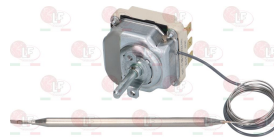

BLUMAUER 180705

3444076 THREE-PHASE THERMOSTAT 30-110°C
D-shaped pin $\varnothing$ 6x4.6 mm
covered capillary length 1200 mm - 10A 400V
bulb $\varnothing$ 6x130 mm