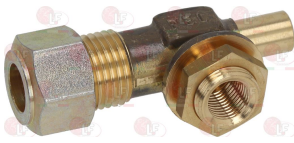

BERTO'S 31283500

3025890 JET HOLDER BURNER
hole for nozzle M8x0.75
for pipe \varnothing 10 mm

BERTO'S 32328000

3025887 FLAME SPREADER \varnothing 120 mm 8Kw

BERTO'S 31284200

3025893 BURNER \varnothing 120 mm 8Kw
with housing for ignition plug and thermocouple

BERTO'S

3025397 FLAME SPREADER EXT. SMEG IND. C00064921
ø 131/85 mm. matt black
for Pot stove gas (BERTO'S) - Series 900

BERTO'S 35281400

3025328 BURNER ø 130 mm 3.6KW

Suitable for:

3025405 BURNER ø 130 mm
for Pot stove gas (BERTO'S) - Series 900

BERTO'S 35280500

3025398 FLAME SPREADER ø 60 mm UNPOLISHED
for Pot stove gas (BERTO'S) - Series 900

BERTO'S 35281300

3025172 FLAME SPREADER 6.4Kw ø 95 mm

3025171 BURNER ø 95 mm 5.5Kw

BERTO'S 22293900

3025912 BURNER ø 95 mm 5.5Kw

BERTO'S 32328000

Suitable for:

3025189 JET HOLDER FOR HOSE \varnothing 10 mm
complete with nuts and olives
thread fitting for tube M16x1.5 mm
fastening fitting M14x1 mm

BERTO'S 22913400

3025199 JET HOLDER FOR PIPE \varnothing 10 mm
with nut and bicone
threaded fitting for pipe M16x1.5 mm
fixing fitting M14x1 mm