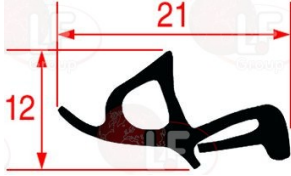

Suitable for:

3186403 OVEN DOOR GASKET 1400 mm
made of silicone elastomer
profile dimensions 21x12 mm
COLOUR BLACK

BERTO'S 22594400

Suitable for:

5024140 OVEN DOOR GASKET 530x270 mm
made of silicone elastomer
with fastening clips - 3 sides
profile dimensions 10x9 mm
COLOUR BLACK
for BUILT-IN OVEN series 600
for Oven under cooktop (BERTO'S) - Series 600