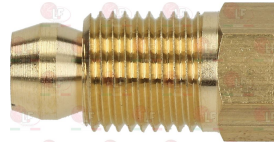

BERTO'S

Suitable for:

3020108 DEFLECTOR 1 FLAME

3020084 FITTING AND OLIVE ø 6 mm

3001003 IGNITION PLUG ROUND ø 7x44 mm
M faston M4x1 mm
overall length 65 mm

BERTO'S 23297400

BERTO'S 35187600

3020124 IGNITION PLUG ROUND ø 7x44 mm
connection ø 2.4 mm
overall length 58 mm

3020365 IGNITION PLUG ROUND ø 7x44 mm
connection ø 2.4 mm
overall length 52 mm
for Bratt pan gas (BERTO'S) G9BR12

BERTO'S 35188000