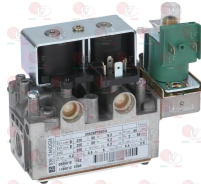

3526103 PROTECTING COVER
for VALVE 820 NOVA-824 NOVASIT-822 NOVA-826 NOVA

BERTO'S

Suitable for:

2110316 MAGNETIC COIL
220/240V 50Hz
for VALVE 822 NOVA-824 NOVA-826 NOVA
for VALVE 827 NOVA-828 NOVAMIX

3526140 VALVE 836 TANDEM \varnothing 1/2"FF
inlet \varnothing 1/2"F - outlet \varnothing 1/2"F
maximum gas inlet pressure 60 mbar
max.gas outlet pressure adjustment range 7÷50 mbar
outlet gas pressure setting range min.2÷45 mbar
room temperature 0÷60°C
power supply 230V 30A rectified