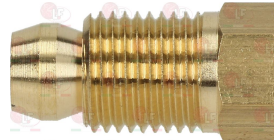

BERTO'S

Suitable for:

5047586 EXTENSION FOR VALVE 820 NOVA
D-shaped pin \varnothing 10x8 mm

3020084 FITTING AND OLIVE \varnothing 6 mm

3526076 FLANGE STRAIGHT \varnothing 3/4"
with screws and OR
for valves SIT 820-Honeywell V4400-V4600-VR4605P

3182008 MAGNETIC UNIT SIT
head \varnothing 35 mm - end piece \varnothing 20 mm - length 47 mm
for valve SIT NOVASIT 820

3526103 PROTECTING COVER
for VALVE 820 NOVA-824 NOVASIT-822 NOVA-826 NOVA

3526096 VALVE MICROSWITCH
maximum load 0.2 A
for VALVE ELETTROSIT-820 NOVA-824 NOVASIT