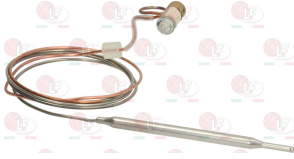

Suitable for:

3523051 SENSING ELEMENT MINISIT 110÷190°C
capillary length 1050 mm
bulb ø 6x105 mm