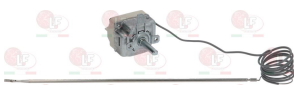

BERTO'S 31290000

3444388 SINGLE-PHASE THERMOSTAT 80-190°C
D-shaped pin $\varnothing$ 6x4.6 mm
capillary length 600 mm - 16A 250V
bulb $\varnothing$ 6x75 mm
for Fryer electric (BERTO'S) ELT10 - ELT4 - ELT8
E9F18-8M