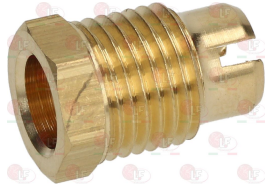

3020085 FITTING FOR SPARKING PLUG FIXING M10x1 mm

Suitable for:

3020200 FITTING FOR THERMOCOUPLE \varnothing 6.5 mm
thread M10x1

3020060 IGNITION PLUG ROUND \varnothing 7x44 mm
M faston M 4x1 mm
overall length 82 mm
model CB505/021 Junkers
for model P502F