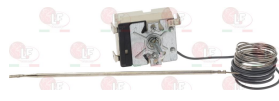

BERTO'S 35301200

3444043 SINGLE-PHASE THERMOSTAT 50-270°C
D-shaped pin $\varnothing$ 6x4.6 mm
covered capillary length 1300 mm - 16A 250V
bulb $\varnothing$ 3x220 mm