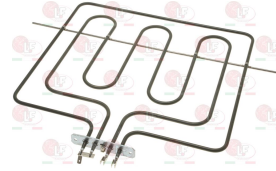

Suitable for:

5015849 HEATING ELEMENT KIT 9000W 230V
length 300 mm - width 230 mm
height 200 mm - flange 325x25 mm
complete with brackets
for Fryer electric (BERTO'S)
Series ELT18M-E/ELT18+18M-E

BERTO'S 33026900

Suitable for:

5015633 HEATING ELEMENT TOP 2600W 230V
length 355 mm - width 355 mm
flange 100x22 mm

BERTO'S 22016900

3355309 HEATING ELEMENT 1000W 230V BOTTOM
length 185 mm - width 180 mm
complete with cables
for Panini grill electric (BERTO'S) PD/VTR
PDL/LD - PDL/ST - PDL/SX - PDM/LD - PDM/ST
PDR/LD - PDR/VTR - PDT/L - PDT/M - PDT/R
PDT/SX - PDT/VTR - PSL/LD - PSL/LX - PSR/LD
PSR/ST - PST/L - PST/R

BERTO'S 30023500

3355310 HEATING ELEMENT 1000W 230V TOP
length 185 mm - width 320 mm
complete with cables
for Panini grill electric (BERTO'S) PDT/VTR
PM+VTR - PML/LD - PML/ST - PMR/ST - PMR/VTR

BERTO'S 30024100

3355441 HEATING ELEMENT 1135W 220/240V
length 425 mm - width 65 mm
height 80 mm

BERTO'S 22039300

5059339 HEATING ELEMENT 1350W 240V
length 360 mm - width 66 mm
height 75 mm
for Fry top electric (BERTO'S) - Series 600

BERTO'S 36039300

3355442 HEATING ELEMENT 1500/1800W 220/240V
length 420 mm - width 50 mm
fittings $\varnothing$ 3/8"
operating ambient: immersion

BERTO'S 22038900

3355440 HEATING ELEMENT 1500W 220V
length 435 mm - width 75 mm
height 60 mm - fittings $\varnothing$ 1/4"

BERTO'S 22039100