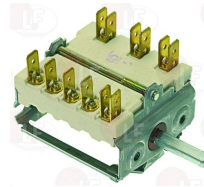

Suitable for:

3057002 SELECTOR SWITCH 0-3 POSITIONS
contact capacity 32A 250V - max 150°C
D-shaped pin ø 6x4.6 mm

BERTO'S 22050100

Suitable for:

3057305 SELECTOR SWITCH 0-3 POSITIONS
contact capacity 18A 240V - max 150°C
D-shaped pin ø 6x4.6 mm

BERTO'S 35050100

5074243 SELECTOR SWITCH 0-3 POSITIONS
contact capacity 16A 250V - max 150°C
D-shaped pin ø 6x4.6 mm
for Pasta cooker electric (BERTO'S) - Series 900
for Pot stove electric (BERTO'S) - Series 700
Series 900
for Pot stove glass-ceramics (BERTO'S)
Series 700 - Series 900

BERTO'S 22049800

3057092 SELECTOR SWITCH 0-6 POSITIONS
contact capacity 16A 250V - max 150°C
D-shaped pin ø 6x4.6 mm

BERTO'S 22049900

Solenoid valves

5036913 OUTLET REDUCER 0.2 L/min PINK

BERTO'S 0289

BERTO'S 25932400

3120005 SOLEN. VALVE ELBI TYPE 329 1 WAY 180°
220/240V 50/60Hz - max. temperature 90°C
inlet 3/4" - outlet ø 10.5 mm

BERTO'S 0282

BERTO'S 23116200

3120021 ADJUSTER FOR INLET ELBI BLACK
flow rate 12 L/min - tolerance +/- 15%

3120019 ADJUSTER FOR INLET ELBI BLACK
flow rate 5.5 L/min - tolerance +/- 15%

3120022 ADJUSTER FOR INLET ELBI BLACK
flow rate 16 L/min - tolerance +/- 15%