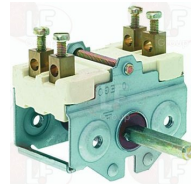

BERTO'S 22051000

3057027 SELECTOR SWITCH 0-1 POSITIONS
contact capacity 16A 250V - max 150°C
D-shaped pin $\varnothing$ 6x4.6 mm
rear hole for thermostat