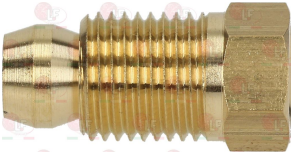

3020084 FITTING AND OLIVE $\varnothing$ 6 mm