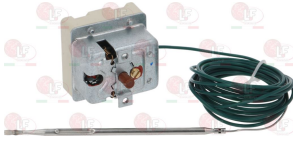

Suitable for:

5025572 THERMOSTATO THREE-PHASE 180°C
manual reset
covered capillary length 3000 mm - 20A 400V
bulb $\varnothing$ 4x125 mm

BERTO'S 35300000

Suitable for:

3444005 THERMOSTAT SINGLE-PHASE TR2 0-120°C
D-shaped pin $\varnothing$ 6x4.6 mm
capillary length 1500 mm - 15A 250V
bulb $\varnothing$ 6.5x95 mm