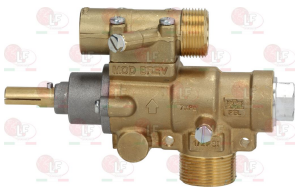

3348012 GAS TAP 23S/O
with pilot flame
with horizontal flange
inlet fitting M28x1.5mm
outlet connection M24x1.5mm
with flow regulator
thermocouple connection M10x1
D-shaped pin ϕ 10x8 mm
for Bratt pan (BERTO'S) G9P20D