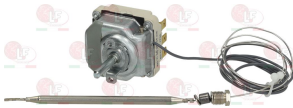

D shaped pin \varnothing 6x4.6 mm
capillary length covered 1480 mm
bulb \varnothing 6x134 mm -

BERTO'S 32065900

7101025 THREE-PHASE THERMOSTAT 157°C

with automatic reset
covered capillary length 1700 mm
bulb \varnothing 6x78 mm
for Pasta cooker electric (BERTO'S) CPE40 - E6CP3B
E9CP40 - SE9CP40