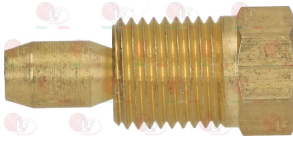

**5014757 PIPE FITTING \varnothing 6 mm
thread M10x1 mm**

3020104 BRACKET CLAMP 3 POSITIONS

3020108 DEFLECTOR 1 FLAME

Suitable for:

3020083 FITTING AND OLIVE \varnothing 4 mm

3020102 HEXAGON HEAD SCREW 3/16"x18 mm