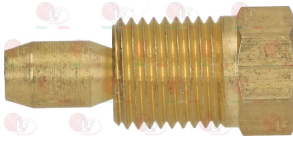

3020104 BRACKET CLAMP 3 POSITIONS

3020109 DEFLECTOR 2 FLAMES

3020110 DEFLECTOR 3 FLAMES

5048713 DEFLECTOR 3 FLAMES

Suitable for:

3020083 FITTING AND OLIVE \varnothing 4 mm

3020102 HEXAGON HEAD SCREW 3/16"x18 mm