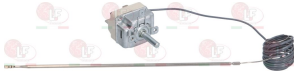

BERTO'S 0283

BERTO'S 23063300

BERTO'S 24063323

3444174 SINGLE-PHASE THERMOSTAT 50-320°C
D-shaped pin $\varnothing$ 6x4.6 mm
capillary length 900 mm - 16A 250V
bulb $\varnothing$ 3x220 mm