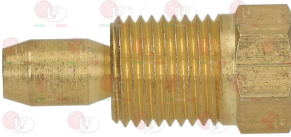

3020102 HEXAGON HEAD SCREW 3/16"x18 mm

3020060 IGNITION PLUG ROUND ø 7x44 mm
M faston M 4x1 mm
overall length 82 mm
model CB505/021 Junkers
for model P502F

BERTO'S 22296800

BERTO'S 22296900

3020294 IGNITION PLUG ROUND ø 7x44 mm
M faston M4x1 mm
overall length 67 mm