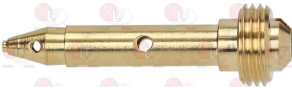

Suitable for:

5027953 OLIVE FOR PIPE $\varnothing$ 4 mm
for COPRECI CAL3200

3020097 PILOT AERATION REGULATOR
internal $\varnothing$ 7 mm - external $\varnothing$ 9 mm
height 10 mm

3020156 PILOT JET $\varnothing$ 0.25 mm

3020055 PILOT JET $\varnothing$ 0.35 mm

3500269 PILOT JET $\varnothing$ 0.45 mm

3020308 PILOT WITH NOZZLE $\varnothing$ 0.40 mm

BERTO'S

Suitable for:

3020081 OLIVE FOR PIPE $\varnothing$ 6 mm

3020054 PILOT JET $\varnothing$ 0.20 mm

4058525 PILOT JET $\varnothing$ 0.30 mm

5015516 PILOT JET $\varnothing$ 0.40 mm

BERTOS 35997200

5075989 PILOT JET $\varnothing$ 0.70 mm

3020105 PILOT WITH 0.20 mm $\varnothing$ JET