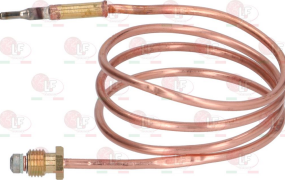

BERTO'S 31289000

Suitable for:

3440035 THERMOCOUPLE SIT M9x1 60 cm.
for Kitchen (BERTO'S) G9F4P+FG1

BERTO'S 22289200

Suitable for:

3440835 THERMOCOUPLE SIT M9x1 60 cm - 10 PCS

BERTO'S 22289200

5014582 THERMOCOUPLE SIT M9x1 75 cm
ALUMINIZED HEAD