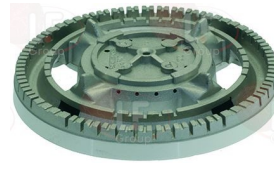

BERTO'S 31280300

Suitable for:

Suitable for:

3025574 FLAME SPREADER \varnothing 90 mm
for Pot stove gas (BERTO'S) - Series 600
Series 700 - Series 900

BERTO'S 31280300

3025881 FLAME SPREADER \varnothing 91 mm 3,5Kw

BERTO'S

3025397 FLAME SPREADER EXT. SMEG IND. C00064921
ø 131/85 mm. matt black
for Pot stove gas (BERTO'S) - Series 900

BERTO'S 35281400

3025328 BURNER ø 130 mm 3.6KW

Suitable for:

3025405 BURNER ø 130 mm
for Pot stove gas (BERTO'S) - Series 900

BERTO'S 35280500

3025398 FLAME SPREADER ø 60 mm UNPOLISHED
for Pot stove gas (BERTO'S) - Series 900

BERTO'S 35281300

3025172 FLAME SPREADER 6.4Kw ø 95 mm

3025171 BURNER ø 95 mm 5.5Kw

BERTO'S 22293900

3025912 BURNER ø 95 mm 5.5Kw