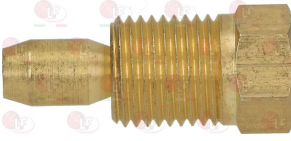

Suitable for:

3020083 FITTING AND OLIVE $\varnothing$ 4 mm