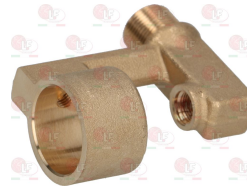

BERTO'S 31283500

3025890 JET HOLDER BURNER
hole for nozzle M8x0.75
for pipe \varnothing 10 mm

BERTO'S 32328000

3025887 FLAME SPREADER \varnothing 120 mm 8Kw

BERTO'S 31284200

3025893 BURNER \varnothing 120 mm 8Kw
with housing for ignition plug and thermocouple

BERTO'S 31280300

Suitable for:

Suitable for:

3025574 FLAME SPREADER \varnothing 90 mm
for Pot stove gas (BERTO'S) - Series 600
Series 700 - Series 900

BERTO'S 31280300

3025881 FLAME SPREADER \varnothing 91 mm 3,5Kw

BERTO'S 31283300

3025891 BURNER \varnothing 94 mm 3.5Kw
with housing for ignition plug and thermocouple

3025882 BURNER \varnothing 91 mm 3.5Kw
with housing for pilot and thermocouple

BERTO'S 31283200

3025890 JET HOLDER BURNER
hole for nozzle M8x0.75
for pipe \varnothing 10 mm

BERTO'S

3025397 FLAME SPREADER EXT. SMEG IND. C00064921
ø 131/85 mm. matt black
for Pot stove gas (BERTO'S) - Series 900

BERTO'S 35281400

3025328 BURNER ø 130 mm 3.6KW

Suitable for:

3025405 BURNER ø 130 mm
for Pot stove gas (BERTO'S) - Series 900