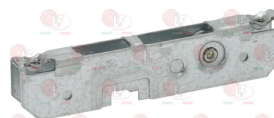

BERTO'S 22608200

BERTO'S 22609200