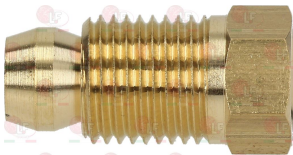

3020084 FITTING AND OLIVE $\varnothing$ 6 mm