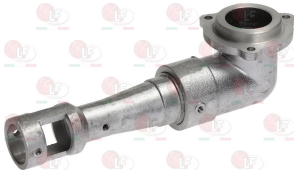

BERTO'S

3025558 VENTURI F/FLAME SPREADER "D-E" $\varnothing$ 94-114mm

BERTO'S 39283000

BERTO'S 39283000+39284000

3025170 VENTURI F/FLAME SPREADER 75 mm 3.5Kw