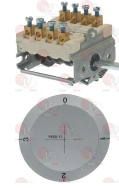

BERTO'S 30051600

Suitable for:

3057002 SELECTOR SWITCH 0-3 POSITIONS
 contact capacity 32A 250V - max 150°C
 D-shaped pin ø 6x4.6 mm

BERTO'S 22050100

Suitable for:

3057305 SELECTOR SWITCH 0-3 POSITIONS
 contact capacity 18A 240V - max 150°C
 D-shaped pin ø 6x4.6 mm