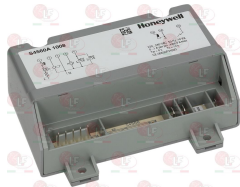

Electronic boxes

3526402 CONTROL BOX S4560A1008
model HONEYWELL - 220/240V 50Hz 10VA