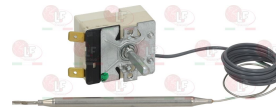

5080582 THERMOSTAT SINGLE-PHASE 30-110°C
 D-shaped pin \varnothing 6x4.6 mm
 capillary covered length 870 mm - 16A 250V
 bulb \varnothing 6x113 mm
 for Pasta cooker electric (BERTO'S) E9CP3B

BERTO'S 33070100