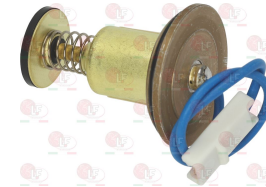

3182008 MAGNETIC UNIT SIT
head $\varnothing$ 35 mm - end piece $\varnothing$ 20 mm - length 47 mm
for valve SIT NOVASIT 820