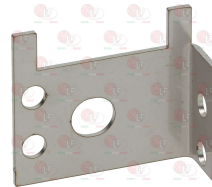

BERTO'S 31291300

3020101 BRACKET CLAMP 2 POSITIONS

3020092 BRACKET PILOT BURNER SUPP. LH 92x55x45mm
for mounting of pilot assembly

3020292 BRACKET PILOT BURNER SUPPORT 47x40x15 mm
for burner \varnothing 90 mm