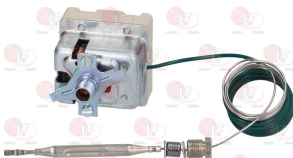

BERTO'S 33070100

BERTO'S 33070400

BERTO'S 31290700

5063386 THERMOSTAT THREE-PHASE 240°C
with manual reset
covered capillary length 1700 mm
bulb $\varnothing$ 6x78mm-with stuffing gland fitting M10x1
for Fryer (BERTO'S) LXE9F22-4EL