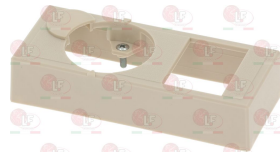

BERTO'S

Suitable for:

3523047 LID MINISIT