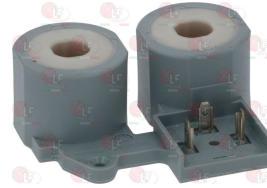

BERTO'S 11002

BERTO'S 25271500

2100757 CONNECTION FOR OLIVE \varnothing 16 mm
thread \varnothing 1/2"M

3030001 ELECTRIC COUPLING WITH CABLE
cable length 1000 mm - 2 wires
for sit valve 824 NOVA-826 NOVA-836 TANDEM

2100724 COIL 24V
for valve 830 TANDEM-836 TANDEM

3526142 DOUBLE COIL FOR VALVE
220V 50Hz
for VALVE 830 TANDEM-836 TANDEM

3526292 ELECTRIC COUPLING WITH CABLE
cable length 1000 mm - 3 wires
for sit valve 830-836 TANDEM