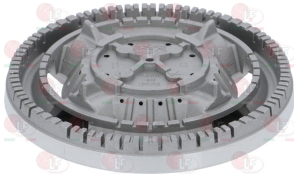

BERTO'S 31280500

3025364 BURNER BOWL ø 78 mm
for Pot stove gas (BERTO'S) - Series 600
Series 700 - Series 900

BERTO'S 31280100

3025575 FLAME SPREADER ø 120 mm
for Pot stove gas (BERTO'S) - Series 600
Series 700 - Series 900

BERTO'S 31280300

Suitable for:

Suitable for:

3025574 FLAME SPREADER \varnothing 90 mm
for Pot stove gas (BERTO'S) - Series 600
Series 700 - Series 900

BERTO'S 31280300

3025881 FLAME SPREADER \varnothing 91 mm 3,5Kw

BERTO'S

3025397 FLAME SPREADER EXT. SMEG IND. C00064921
ø 131/85 mm. matt black
for Pot stove gas (BERTO'S) - Series 900

BERTO'S 35281400

3025328 BURNER ø 130 mm 3.6KW

Suitable for:

3025405 BURNER ø 130 mm
for Pot stove gas (BERTO'S) - Series 900

BERTO'S 35280500

3025398 FLAME SPREADER ø 60 mm UNPOLISHED
for Pot stove gas (BERTO'S) - Series 900

BERTO'S 35281300

3025172 FLAME SPREADER 6.4Kw ø 95 mm

3025171 BURNER ø 95 mm 5.5Kw

BERTO'S 22293900

3025912 BURNER ø 95 mm 5.5Kw