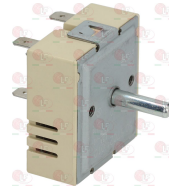

BERTO'S 24114800