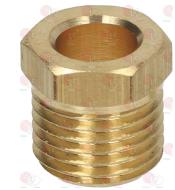

3020078 PIPE FITTING $\varnothing$ 6 mm
thread M10x1