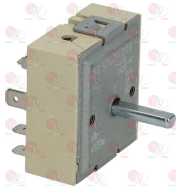

Energy regulators

3350024 ENERGY REGULATOR

contact capacity 240V 13A
max temperature 125°C
D-shaped pin $\varnothing$ 6x4.6 mm
double rotation direction
for Bain-marie electric (BERTO'S) E6BM3B - E6BM3M
E6BM6B - E6BM6M - SE9BM4M - SE9BM8M
for Grill electric (BERTO'S) E6PL60B - E6PL60M
E9PL40M - E9PL80M - PLE40BE - PLE40ME
PLE80BE - PLE80ME - SE9PL40M - SE9PL80M
for Salamander electric (BERTO'S) SA/E48 - SA/E60
SA/E60-E - SA/E68M - SA/E68M-E
for Bain-marie electric (BERTO'S) E7BM8M

BERTO'S 0280

BERTO'S 27114900

3350026 ENERGY REGULATOR

contact capacity 230V 13A - max temperature 125°C
D-shaped pin $\varnothing$ 6x4.6 mm
double rotation direction
for PYROCERAM. TOPS-SALAMANDERS-POTATO WARMERS