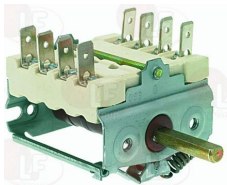

BERTO'S 22050400

3057177 SELECTOR SWITCH 0-1 POSITIONS
contact capacity 16A 250V - max 150°C
D-shaped pin $\varnothing$ 6x4.6 mm