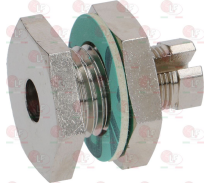

Suitable for:

3523035 KNOB MINISIT BLACK \varnothing 37 mm

3182003 MAGNETIC UNIT SIT
head \varnothing 25 mm - end piece \varnothing 17 mm - length 56 mm
for valve SIT AC2 - VR8-MINISIT

3523060 OIL SEAL FITTING \varnothing 6.5 mm
internal thread M10x0.75 - external thread M14x1.5