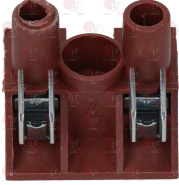

Terminal blocks

3247018 **TERMINAL BLOCK 2-POLES FV77 20A 600V**
for cable max 4 mm²
operating temperature 150°C
nominal voltage 450 V