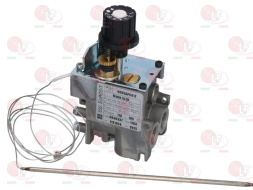

BERTO'S 31777700

Suitable for:

BERTO'S

Suitable for:

Gas valves and accessories

3526258 EUROSIT VALVE FOR FRYER 110÷190°C
 with new knob
 inlet \varnothing 3/8" F - outlet \varnothing 3/8" F
 thermocouple connection M9x1
 maximum gas inlet pressure 50 mbar
 outlet pressure adjustment range
 3÷18 mbar
 ambient temperature 0÷120°C
 capillary length 1050 mm
 bulb \varnothing 4x200 mm
 RoHS certificated
 for Fryer gas (BERTO'S) GL15+15M