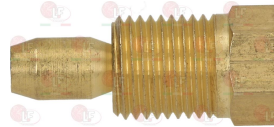

3020083 FITTING AND OLIVE $\varnothing$ 4 mm