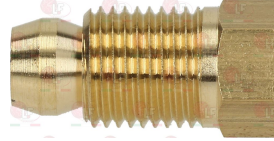

BERTO'S

Suitable for:

3020084 FITTING AND OLIVE $\varnothing$ 6 mm