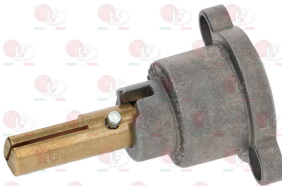

3348243 CAP WITH PIN $\varnothing$ 8x6.5 mm
pin length 22/15 mm right/lef
for model PEL 21S