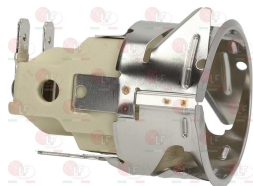

BERTO'S

Suitable for:

2101372 LAMP RECEPTACLE FOR LAMP E14 15-25W 230V
mounting hole ø 38 mm
max temperature 300°C