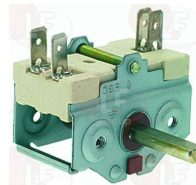

BERTO'S 22050300

3057151 SELECTOR SWITCH 0-2 POSITIONS
contact capacity 16A 250V - max temperature 150°
D-shaped pin $\varnothing$ 6x4.6 mm
for Toaster electric (BERTO'S) 12T - 4T0 - 6T