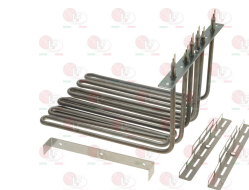

BERTO'S 33025600

5015802 HEATING ELEMENT KIT 6000W 230/400V
length 280 mm - width 200 mm
height 215 mm - flange 270x24 mm
complete with brackets
for Fryer electric (BERTO'S) ELT12+12B-E
ELT12+12M-E - ELT12B-E - ELT12M-E