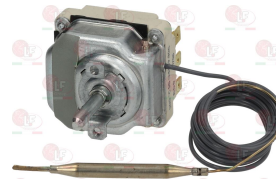

3444040 THREE-PHASE THERMOSTAT 100-300°C

D-shaped pin $\varnothing$ 6x4.6 mm
covered capillary length 1150 mm - 10A 400V
bulb $\varnothing$ 6x80 mm