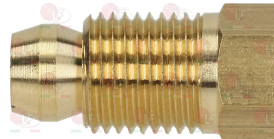

3526260 CAP FOR VALVE EUROSIT ø 3/8"
with OR

BERTO'S 35274500

4056009 CAP FOR VALVE EUROSIT-MERTIK ø 3/8"
with OR

3526126 EUROSIT VALVE EXTENSION
D shaft ø 10x8 mm

3020083 FITTING AND OLIVE ø 4 mm

3020084 FITTING AND OLIVE ø 6 mm