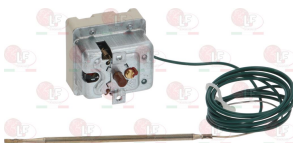

3444632 THREE-PHASE THERMOSTAT 360°C

with manual reset
covered capillary length 1800 mm - 20A 300V
bulb $\varnothing$ 4x120 mm
for Bratt pan (BERTO'S) - Series 900
for Fry top (BERTO'S) - Series 600 - Series 700
Series 900
for Kitchen (BERTO'S) - Series 700 - Series 900
for Grill (BERTO'S) E7FL4MP

BERTO'S 22069700

BERTO'S 35301400

3444371 THREE-PHASE THERMOSTAT 70-195°C

D-shaped pin $\varnothing$ 6x4.6 mm
covered capillary length 1500 mm - 10A 400V
bulb $\varnothing$ 6x135 mm