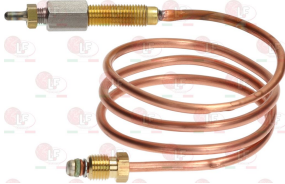

BERTO'S 22290900

5083215 THERMOCOUPLE SIT M9x1 75 cm COUPL. M8x1
with bushing and nut for thermocouple