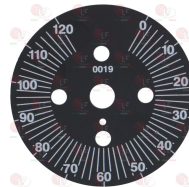

3241336 KNOB BLACK \varnothing 50 mm
 D-shaped hole 6x4.6 mm

3241830 KNOB DISK FOR TIMER
 0-120 minutes

BERTO'S 24653900

Suitable for:

3446138 TIMER 15 MINUTES M2
 mechanical movement with balance wheel
 manually set mechanical timer
 manually set cycle 15 minutes
 2 poles with contact capacity 16(4)A 250V
 max temperature 125°C
 square pin 3x3 mm