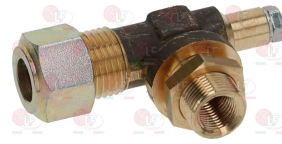

BERTO'S 22913400

3025199 JET HOLDER FOR PIPE $\varnothing$ 10 mm
with nut and bicone
threaded fitting for pipe M16x1.5 mm
fixing fitting M14x1 mm