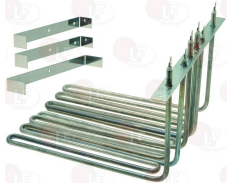

Suitable for:

5015849 HEATING ELEMENT KIT 9000W 230V
length 300 mm - width 230 mm
height 200 mm - flange 325x25 mm
complete with brackets
for Fryer electric (BERTO'S)
Series ELT18M-E/ELT18+18M-E

BERTO'S 33026900

Suitable for:

5015633 HEATING ELEMENT TOP 2600W 230V
length 355 mm - width 355 mm
flange 100x22 mm