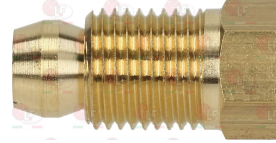

BERTO'S

Suitable for:

3020084 FITTING AND OLIVE $\varnothing$ 6 mm