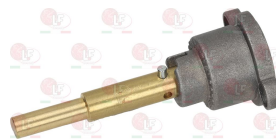

3348219 CAP WITH PIN $\varnothing$ 6x4.6 mm
pin length 45/20 mm upper/lower
for model PEL 21