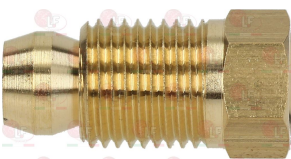

3526077 ELBOW FLANGE \varnothing 1/2" F
 with screws and OR
 for valves SIT 820-Honeywell V4400-V4600-VR4605P

3526078 ELBOW FLANGE \varnothing 3/4" F
 with screws and OR
 for valves SIT 820-Honeywell V4400-V4600-VR4605P

3526102 ELECTRIC COUPLING WITH CABLE
 cable length 1000 mm - 3 wires
 for VALVE 820 NOVA-824 NOVASIT-822 NOVA-826 NOVA

3020083 FITTING AND OLIVE \varnothing 4 mm

3020084 FITTING AND OLIVE \varnothing 6 mm