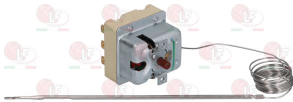

3444775 THREE-PHASE THERMOSTAT 159°C

with manual reset
capillary length 1100 mm - 16A 230V
bulb $\varnothing$ 3.1x185 mm