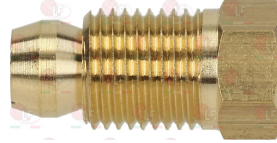

BERTO'S 31187000

3020082 OLIVE FOR PIPE \varnothing 12 mm
for model PEL 22-24-25

BERTO'S

Suitable for:

3020084 FITTING AND OLIVE \varnothing 6 mm

3001003 IGNITION PLUG ROUND \varnothing 7x44 mm
M faston M4x1 mm
overall length 65 mm