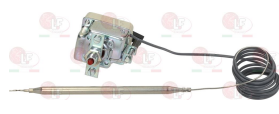

BERTO'S 22069400

3744094 SINGLE-PHASE THERMOSTAT 30-150°C
D-shaped pin $\varnothing$ 6x4.6 mm
covered capillary length 1600 mm
bulb $\varnothing$ 3x145 mm