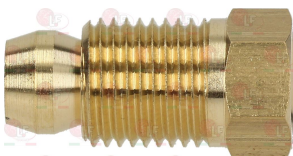

BERTO'S 35272200

3020084 FITTING AND OLIVE ø 6 mm