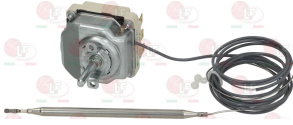

Suitable for:

BERTO'S

5083260 THREE-PHASE THERMOSTAT 100-182°C

D shaped pin $\varnothing$ 6x4.6 mm
capillary length covered 2030 mm
bulb $\varnothing$ 6x135 mm