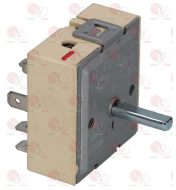

3350035 ENERGY REGULATOR

contact capacity 230V 13A
max temperature 125°C
D-shaped pin $\varnothing$ 6x4.6 mm

BERTO'S 31150200