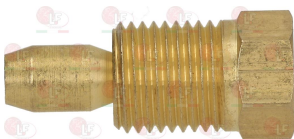

3526260 CAP FOR VALVE EUROSIT ø 3/8"
with OR

BERTO'S 35274500

4056009 CAP FOR VALVE EUROSIT-MERTIK ø 3/8"
with OR

3526126 EUROSIT VALVE EXTENSION
D shaft ø 10x8 mm

3020083 FITTING AND OLIVE ø 4 mm

3020084 FITTING AND OLIVE ø 6 mm