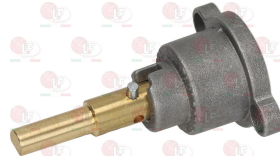

BERTO'S

Suitable for:

3348221 CAP WITH PIN $\varnothing$ 6x4.6 mm
pin length 30/17,5 mm upper/lower
for model PEL 21