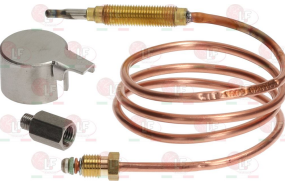

BERTO'S 29289000

5070504 THERMOCOUPLE SIT M9x1 75 cm COUPL. M8x1
with round protection for pilot
with bushing for thermocouple

BERTO'S 22286900
BERTO'S 24294800

BERTO'S 22286900+...
BERTO'S 24295600

BERTO'S 22286910
BERTO'S 31288300

3440064 NUT FOR THERMOCOUPLE M8x1