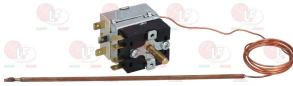

Suitable for:

5025572 THERMOSTATO THREE-PHASE 180°C
manual reset
covered capillary length 3000 mm - 20A 400V
bulb $\varnothing$ 4x125 mm

BERTO'S 35300000

Suitable for:

3444005 THERMOSTAT SINGLE-PHASE TR2 0-120°C
D-shaped pin $\varnothing$ 6x4.6 mm
capillary length 1500 mm - 15A 250V
bulb $\varnothing$ 6.5x95 mm

BERTO'S 22062400

BERTO'S 24064000

3444336 THERMOSTAT SINGLE-PHASE TR2 0-270°C
complete with auxiliary selector switch
D-shaped pin $\varnothing$ 6x4.6 mm
capillary length 940 mm - 15A 250V
bulb $\varnothing$ 3.5x190 mm

5062841 THERMOSTAT SINGLE-PHASE TR2 0-86°C
D shaped pin $\varnothing$ 6x4.6 mm
capillary length 930 mm - 15A 250V
bulb $\varnothing$ 6.5x98 mm

BERTO'S 30064600

BERTO'S 34068300

5030859 THERMOSTAT SINGLE-PHASE 230°C
manual reset
covered capillary length 1800 mm - 16A 250V
bulb $\varnothing$ 3x160 mm
for Fryer electric (BERTO'S)
E6F8/3B-E6F8/3M-E6F8/6B-E6F8/6M

5080582 THERMOSTAT SINGLE-PHASE 30-110°C
D-shaped pin $\varnothing$ 6x4.6 mm
capillary covered length 870 mm - 16A 250V
bulb $\varnothing$ 6x113 mm
for Pasta cooker electric (BERTO'S) E9CP3B

BERTO'S 33070100

BERTO'S 33070400

BERTO'S 31290700

5063386 THERMOSTAT THREE-PHASE 240°C
with manual reset
covered capillary length 1700 mm
bulb $\varnothing$ 6x78mm-with stuffing gland fitting M10x1
for Fryer (BERTO'S) LXE9F22-4EL

3444198 THREE-PHASE THERMOSTAT 100-180°C
D-shaped pin $\varnothing$ 6x4.6 mm
covered capillary length 2000 mm - 10A 400V
bulb $\varnothing$ 6x130 mm
for Fryer (BERTO'S)

BERTO'S 32070800

BERTO'S 22062900

BERTO'S 33066000

BERTO'S 33066200