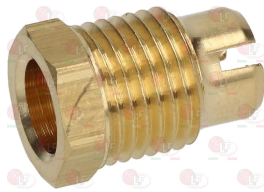

BERTO'S 22291200

BERTO'S 31780400

3020085 FITTING FOR SPARKING PLUG FIXING M10x1mm

3020200 FITTING FOR THERMOCOUPLE \varnothing 6.5 mm
thread M10x1

3001003 IGNITION PLUG ROUND \varnothing 7x44 mm
M faston M4x1 mm
overall length 65 mm