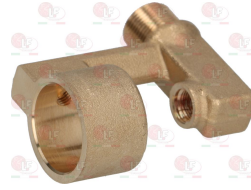

BERTO'S 31284100

3025405 BURNER ø 130 mm
for Pot stove gas (BERTO'S) - Series 900

BERTO'S 35280500

3025168 BURNER ø 75 mm 3.5 KW

BERTO'S 22280300

3025882 BURNER ø 91 mm 3.5Kw
with housing for pilot and thermocouple

BERTO'S 31280200

3025179 BURNER RING ø 90 mm

BERTO'S 22285300

3025363 FLAME SPREADER ø 120 mm
for Pot stove gas (BERTO'S) - Series 600
Series 700 - Series 900

BERTO'S 31280700

BERTO'S 31281300

3025406 BURNER ø 120 mm
for Pot stove gas (BERTO'S) - Series 600
Series 700 - Series 900

BERTO'S 31280500

3025364 BURNER BOWL ø 78 mm
for Pot stove gas (BERTO'S) - Series 600
Series 700 - Series 900

BERTO'S 31280100

3025575 FLAME SPREADER ø 120 mm
for Pot stove gas (BERTO'S) - Series 600
Series 700 - Series 900

BERTO'S 35281300

3025169 FLAME SPREADER \varnothing 75 mm 4.3Kw

BERTO'S 22293700

3025911 BURNER \varnothing 75 mm 3.5Kw

3025297 BURNER \varnothing 75 mm 4.3Kw

BERTO'S

Suitable for:

3025890 JET HOLDER BURNER
hole for nozzle M8x0.75
for pipe \varnothing 10 mm