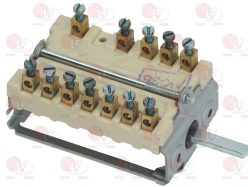

BERTO'S 35050100

5074243 SELECTOR SWITCH 0-3 POSITIONS
contact capacity 16A 250V - max 150°C
D-shaped pin ø 6x4.6 mm
for Pasta cooker electric (BERTO'S) - Series 900
for Pot stove electric (BERTO'S) - Series 700
Series 900
for Pot stove glass-ceramics (BERTO'S)
Series 700 - Series 900

BERTO'S 22049800

3057092 SELECTOR SWITCH 0-6 POSITIONS
contact capacity 16A 250V - max 150°C
D-shaped pin ø 6x4.6 mm