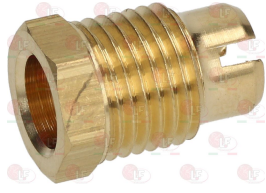

3020085 FITTING FOR SPARKING PLUG FIXING M10x1 mm

Suitable for:

**3020200 FITTING FOR THERMOCOUPLE \varnothing 6.5 mm
thread M10x1**

3020060 IGNITION PLUG ROUND \varnothing 7x44 mm
M faston M 4x1 mm
overall length 82 mm
model CB505/021 Junkers
for model P502F