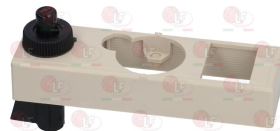

3523036 REDUCTION STRAIGHT \varnothing 3/8" F - \varnothing 1/2" F
in brass with internal and external thread
internal thread \varnothing 3/8" F - external thread \varnothing 1/2" F
for MINISIT flange