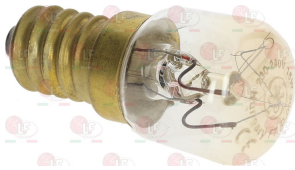

BERTO'S 32188200

5035512 WATERTIGHT PIEZO CAP
of silicone rubber

5071589 WATERTIGHT PIEZO CAP
made of silicone rubber

Incandescent lamps and neon lamps

3221041 LAMP E14 15W 230V
max temperature 300°C - ø 22x50 mm