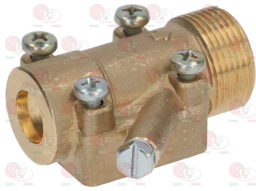

BERTO'S 32811800

3020078 PIPE FITTING ϕ 6 mm
thread M10x1

3348060 CAP WITH PIN ϕ 10x8 mm
pin length 25 mm
for model PEL 23

Suitable for:

3348062 CAP WITH PIN \varnothing 10x8 mm
pin length 35 mm
for model PEL 23

3348237 FLANGE HORIZONTAL \varnothing 12/16 mm
without adjustment
thread M24x1.5 mm
for model PEL 23

3182010 MAGNETIC UNIT PEL
head \varnothing 24 mm - end piece \varnothing 18 mm - length 59 mm
thermocouple coupling M10x1
for PEL tap model 23