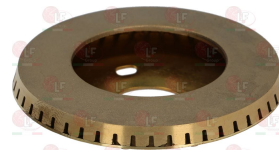

3025406 BURNER ø 120 mm
for Pot stove gas (BERTO'S) - Series 600
Series 700 - Series 900

BERTO'S 31280500

3025883 BURNER ø 120 mm 6Kw
with housing for pilot and thermocouple

BERTO'S 31283500

3025888 BURNER ø 120 mm 8Kw
with housing for pilot and thermocouple

BERTO'S 31284100

3025405 BURNER ø 130 mm
for Pot stove gas (BERTO'S) - Series 900

BERTO'S 35280500

3025168 BURNER ø 75 mm 3.5 KW

BERTO'S 22280300

3025882 BURNER ø 91 mm 3.5Kw
with housing for pilot and thermocouple

BERTO'S 31283200

**3025171 BURNER ø 95 mm 5.5Kw**

BERTO'S 22280400

Suitable for:

3025364 BURNER BOWL ø 78 mm
for Pot stove gas (BERTO'S) - Series 600
Series 700 - Series 900

BERTO'S 31280100

3025399 BURNER R LOFRA NARDI
ø 94 mm, 1° serie
for Pot stove gas (BERTO'S) - Series 600
Series 700 - Series 900

BERTO'S 31280200

3025179 BURNER RING ø 90 mm

BERTO'S 22285300

3025363 FLAME SPREADER ø 120 mm
for Pot stove gas (BERTO'S) - Series 600
Series 700 - Series 900

BERTO'S 31280700

BERTO'S 31281300

3025406 BURNER ø 120 mm
for Pot stove gas (BERTO'S) - Series 600
Series 700 - Series 900