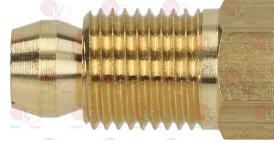

BERTO'S 31187000

3020082 OLIVE FOR PIPE \varnothing 12 mm
for model PEL 22-24-25

BERTO'S

Suitable for:

3020084 FITTING AND OLIVE \varnothing 6 mm

3001003 IGNITION PLUG ROUND \varnothing 7x44 mm
M faston M4x1 mm
overall length 65 mm