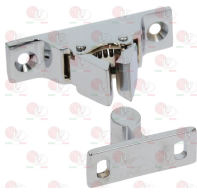

Handles

3398021 OVEN DOOR CATCH
distance between holes 47 mm
catch distance 27 mm