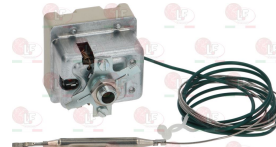

3444631 THREE-PHASE THERMOSTAT 230°C

with manual reset
covered capillary length 1700 mm - 20A 400V
bulb $\varnothing$ 6x80 mm
for Fryer (BERTO'S) - Series 600 - Series 700
Series 900