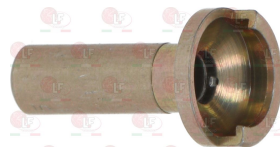

2102405 PILOT JET $\varnothing$ 0.35 mm