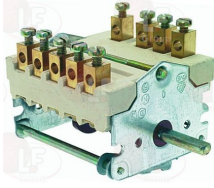

Suitable for:

3057002 SELECTOR SWITCH 0-3 POSITIONS
contact capacity 32A 250V - max 150°C
D-shaped pin ø 6x4.6 mm