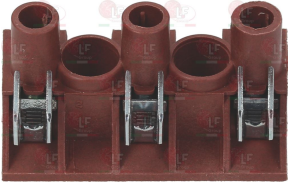

BERTO'S 30184800

3247009 **TERMINAL BLOCK 6-POLES FV122/B 40A 600V**
for cable max 6 mm²
operating temperature 150°C
nominal voltage 450 V