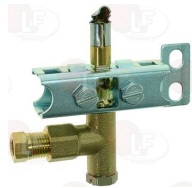

BERTO'S 31291400

3020103 BRACKET 3 POSITIONS