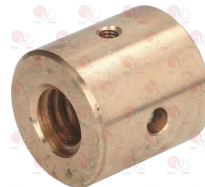

BERTO'S 1551

BERTO'S 25164500

Wheels and accessories

5056122 EXTENSION FOR TILTING SCREW \varnothing 20x543 mm

BERTO'S 35781000

5056123 SCREW NUT FOR BRATT PAN \varnothing 40x40 mm

BERTO'S 35872000

5004961 SUPPORT FLANGE WITH BEARING UCF204
 flange external dimensions 86x86 mm