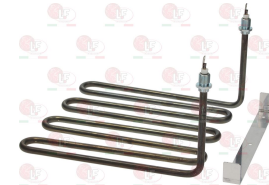

BERTO'S 33606100

Heating elements

3355829 CERAMIC HEATING ELEMENT 650W 230V
length 245 mm - width 60 mm

BERTO'S 22016100

3355844 HEATING ELEMENT KIT 2700W 230V
length 240 mm - width 200 mm
height 120 mm - fittings \varnothing 1/4"
with bracket
for Fryer electric (BERTO'S) ELT8+8B - ELT8+8BE
ELT8B - ELT8BE