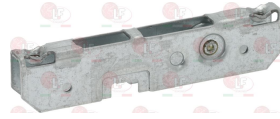

BERTO'S 22608200

BERTO'S 22609200

Suitable for:

BERTO'S

3053101 LEFT-HAND DOOR HINGE FOR OVEN
mounting distance 120 mm - overall length 155 mm
height 148 mm

BERTO'S 22608100

Suitable for:

3053019 DOOR HINGE ROLL HOLDER
mounting distance 95 mm - overall length 110 mm
height 25 mm
for Oven under cooktop electric (BERTO'S)
G9F4E+FE1 - G9F6E+FE1
for Oven under cooktop gas (BERTO'S) G9F4E+FG1
G9F6E+FG1