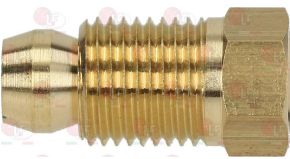

3001003 IGNITION PLUG ROUND $\varnothing$ 7x44 mm
M faston M4x1 mm
overall length 65 mm

BERTO'S 23297400

BERTO'S 35187600

3020104 BRACKET CLAMP 3 POSITIONS