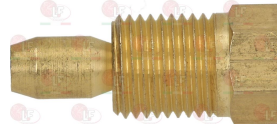

3020083 FITTING AND OLIVE $\varnothing$ 4 mm