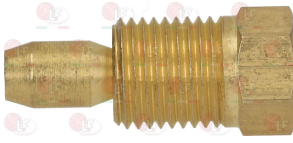

Suitable for:

3020083 FITTING AND OLIVE $\varnothing$ 4 mm