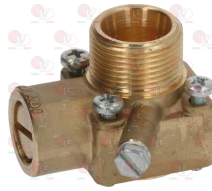

3348237 FLANGE HORIZONTAL \varnothing 12/16 mm
without adjustment
thread M24x1.5 mm
for model PEL 23

3182010 MAGNETIC UNIT PEL
head \varnothing 24 mm - end piece \varnothing 18 mm - length 59 mm
thermocouple coupling M10x1
for PEL tap model 23

3348041 OLIVE FOR PIPE \varnothing 16 mm
for model PEL 23

3348036 OLIVE FOR PIPE \varnothing 4 mm
for model PEL 21-22-24-25

BERTO'S 31777500

BERTO'S 31777700

BERTO'S

Suitable for:

3348027 FLANGE HORIZONTAL \varnothing 12/16 mm
thread M24x1.5 mm
for model PEL 23

3348028 FLANGE VERTICAL \varnothing 12/16 mm
thread M24x1.5
for model PEL 23

3348040 OLIVE FOR PIPE \varnothing 12 mm
for model PEL 23

3348042 OLIVE FOR PIPE \varnothing 20 mm
for model PEL 23

BERTO'S

3348037 OLIVE FOR PIPE \varnothing 6 mm
for model PEL 21-22-24-25