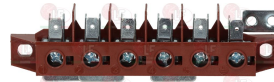

Terminal blocks

3247018 **TERMINAL BLOCK 2-POLES FV77 20A 600V**
for cable max 4 mm²
operating temperature 150°C
nominal voltage 450 V

BERTO'S 30184500

3247016 **TERMINAL BLOCK 3-POLES FV273 40A 450V**
for cable max 6 mm²
operating temperature 150°C
nominal voltage 450 V

BERTO'S 30183800

5015893 **TERMINAL BLOCK 3-POLES FV77 25A 450V**
for cable max 4 mm²
operating temperature 150°C
nominal voltage 450V

BERTO'S 30184800

3247009 **TERMINAL BLOCK 6-POLES FV122/B 40A 600V**
for cable max 6 mm²
operating temperature 150°C
nominal voltage 450 V

BERTO'S 30184200

Thermocouples and accessories

7115413 **CUT-OFF THERMOCOUPLE M9x1 150 cm**
cut-off contact with cables 50 cm
for Kitchen gas (BERTO'S) SG9TP+FG

BERTO'S 31290100

3440104 **CUT-OFF THERMOCOUPLE QUICK M9x1 60 cm**
cut-off contact with cables 60 cm
for Fryer gas (BERTO'S) GL15+15M

BERTO'S 32290100

3440150 **DISPLAY DEVICE FOR THERMOCOUPLES**

BERTO'S 25326200

3440107 **NUT FOR THERMOCOUPLE COUPLING M6x0.75**

BERTO'S 31807600

3440064 **NUT FOR THERMOCOUPLE M8x1**

BERTO'S 22290900

2100820 **TERMOCOUPLE SIT QUICK M9x1 40 cm**
for Bratt pan gas (BERTO'S) G9BR8/I
for Fry top (BERTO'S) G9FL8M-2 G7FL8M-2/CR

BERTO'S 31288600