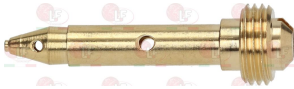

Suitable for:

3020082 OLIVE FOR PIPE \varnothing 12 mm
for model PEL 22-24-25

3020081 OLIVE FOR PIPE \varnothing 6 mm

3020115 PILOT CAP 1 FLAME

3020156 PILOT JET \varnothing 0.25 mm

3020055 PILOT JET \varnothing 0.35 mm