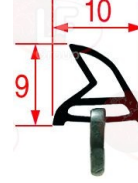

Suitable for:

3186403 OVEN DOOR GASKET 1400 mm
made of silicone elastomer
profile dimensions 21x12 mm
COLOUR BLACK

BERTO'S 22594400

Suitable for:

5024140 OVEN DOOR GASKET 530x270 mm
made of silicone elastomer
with fastening clips - 3 sides
profile dimensions 10x9 mm
COLOUR BLACK
for BUILT-IN OVEN series 600
for Oven under cooktop (BERTO'S) - Series 600

BERTO'S 22594300

3186298 OVEN DOOR GASKET 580x290 mm
made of silicone elastomer
with fastening clips - 3 sides
profile dimensions 10x9 mm
COLOUR BLACK
for Oven under cooktop (BERTO'S) - Series 700
Series 900

BERTO'S 22594200

Grids for kitchen

3185116 GRID 575x360 mm
for Pot stove (BERTO'S) - Series 600

BERTO'S 31856600

BERTO'S 31856700

BERTO'S 31858100

5071097 GRID 390x380 mm

BERTO'S 35856500

BERTO'S 38856500

BERTO'S 38856700

3185115 PAN SUPPORT GRID 380x380 mm
for Pot stove (BERTO'S) - Series 900

BERTO'S 35856600

BERTO'S 35856700

BERTO'S 35858700

3185071 PAN SUPPORT GRID 580x370 mm
for Pot stove (BERTO'S) - Series 700

BERTO'S 31856200

BERTO'S 31856500