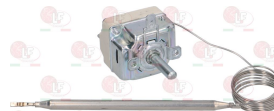

BARON BN6A046260

3744069 SINGLE-PHASE THERMOSTAT 30-90°C
D-shaped pin $\varnothing$ 6x4.6 mm
covered capillary length 2000 mm - 16A 250V
bulb $\varnothing$ 6x130 mm