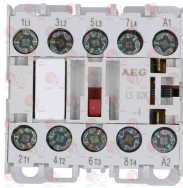

Contactors

3446223 CONTACTOR AEG LS02K400
6A 400V 2.2Kw - coil 230V 50/60Hz
4 normally open contacts