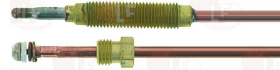

3440893 THERMOCOUP.SIT QUICK M9x1 85 cm - 10 PCS

BARON 41826920080

BARON 6A011904

3440135 THERMOCOUPLE SIT M10x1 150 cm

BARON 853310070

3440853 THERMOCOUPLE SIT M8x1 60 cm - 10 PCS CONNECTOR M8x1

BARON BN6A011905