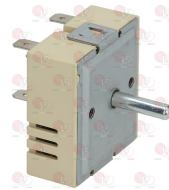

BARON 6A001402

BARON 853400020

3350026 ENERGY REGULATOR
contact capacity 230V 13A - max temperature 125°C
D-shaped pin $\varnothing$ 6x4.6 mm
double rotation direction
for PYROCERAM. TOPS-SALAMANDERS-POTATO WARMERS