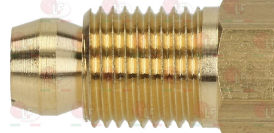

BARON 6A011607

3001003 IGNITION PLUG ROUND $\varnothing$ 7x44 mm
M faston M4x1 mm
overall length 65 mm

BARON 6A013300

BARON 85326010046

BARON 853310150

3020124 IGNITION PLUG ROUND $\varnothing$ 7x44 mm
connection $\varnothing$ 2.4 mm
overall length 58 mm