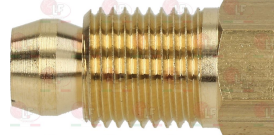

3020084 FITTING AND OLIVE $\varnothing$ 6 mm