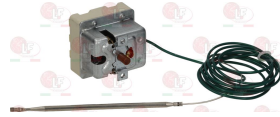

BARON 85326010036

BARON BN6A046900

3444625 THREE-PHASE THERMOSTAT 230°C
with manual reset
covered capillary length 900 mm - 20A 400V
bulb $\varnothing$ 6x90 mm

3444653 THREE-PHASE THERMOSTAT 245°C
with manual reset
capillary length covered 1750 mm - 20A 380V
bulb $\varnothing$ 4x120 mm