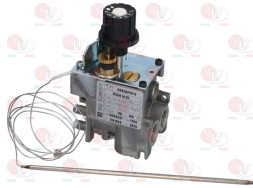

BARON 41822450110

BARON 6A016110

Suitable for:

BARON

Suitable for:

Gas valves and accessories

3526258 EUROSIT VALVE FOR FRYER 110÷190°C
 with new knob
 inlet \varnothing 3/8" F - outlet \varnothing 3/8" F
 thermocouple connection M9x1
 maximum gas inlet pressure 50 mbar
 outlet pressure adjustment range
 3÷18 mbar
 ambient temperature 0÷120°C
 capillary length 1050 mm
 bulb \varnothing 4x200 mm
 RoHS certificated