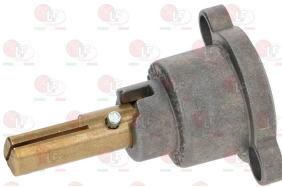

Suitable for:

3348220 CAP WITH PIN \varnothing 6x4.6 mm
pin length 30/23 mm upper/lower
for model PEL 21

3348021 CAP WITH PIN \varnothing 8x6.5 mm
pin length 22 mm
for model PEL 21S

3348243 CAP WITH PIN \varnothing 8x6.5 mm
pin length 22/15 mm right/lef
for model PEL 21S