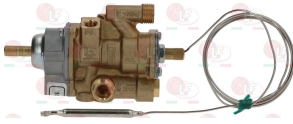

BARON BN6A011705

BARON 6A011705

3345018 THERMOSTATIC TAP 25ST
operating temperature 100-300°C
connections M16x1.5 mm
thermocouple connection M9x1
bulb $\varnothing$ 6x75 mm
capillary length 1200 mm
D-shaped pin $\varnothing$ 8x6.5 mm