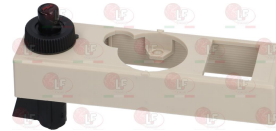

BARON BN6A011480 BARON 41822450100

BARON 6A011480

3348041 OLIVE FOR PIPE \varnothing 16 mm
for model PEL 23

BARON 6A016500

3001071 PIEZO IGNITER MINISIT WITH COVER
M faston 2.4 mm

BARON BN4185327020230

BARON BN6A011603