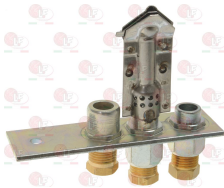

BARON 85327090026

3020085 FITTING FOR SPARKING PLUG FIXING M10x1mm

BARON 6A011707

3020200 FITTING FOR THERMOCOUPLE \varnothing 6.5 mm
thread M10x1

BARON 6A011708

3001003 IGNITION PLUG ROUND \varnothing 7x44 mm
M faston M4x1 mm
overall length 65 mm