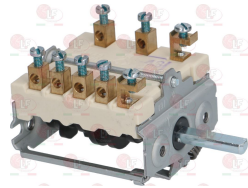

BARON MA1309000

3057024 **SELECTOR SWITCH 0-6 POSITIONS**
contact capacity 16A 250V - max 150°C
D-shaped pin $\varnothing$ 6x4.6 mm