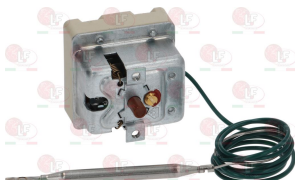

BARON BN8219601

BARON 8219601

3444626 THREE-PHASE THERMOSTAT 150°C
with manual reset
covered capillary length 800 mm - 20A 380V
bulb $\varnothing$ 6x90 mm

BARON BN41853310064

BARON 41853310064

BARON 853310064

3444770 THREE-PHASE THERMOSTAT 157°C
with manual reset
covered capillary length 900 mm - 16A 230V
bulb $\varnothing$ 6x80 mm