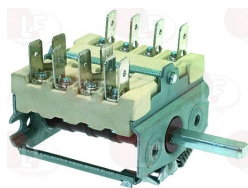

BARON 6A046000

3057082 SELECTOR SWITCH 0-1 POSITIONS
contact capacity 16A 250V - max 150°C
D-shaped pin 6x4.6 mm

BARON 85326030019

3057177 SELECTOR SWITCH 0-1 POSITIONS
contact capacity 16A 250V - max 150°C
D-shaped pin $\varnothing$ 6x4.6 mm