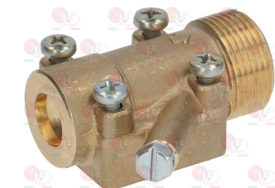

BARON BN6A013600

BARON 6A013600

3348060 CAP WITH PIN \varnothing 10x8 mm
pin length 25 mm
for model PEL 23

3348062 CAP WITH PIN \varnothing 10x8 mm
pin length 35 mm
for model PEL 23

3348027 FLANGE HORIZONTAL \varnothing 12/16 mm
thread M24x1.5 mm
for model PEL 23

3348237 FLANGE HORIZONTAL \varnothing 12/16 mm
without adjustment
thread M24x1.5 mm
for model PEL 23

3348028 FLANGE VERTICAL \varnothing 12/16 mm
thread M24x1.5
for model PEL 23

3182010 MAGNETIC UNIT PEL
head \varnothing 24 mm - end piece \varnothing 18 mm - length 59 mm
thermocouple coupling M10x1
for PEL tap model 23