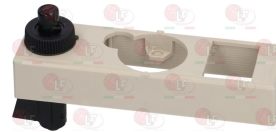

BARON 6A016500

3001071 PIEZO IGNITER MINISIT WITH COVER
M faston 2.4 mm