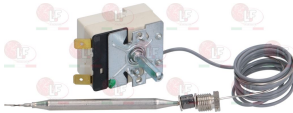

BARON 41826630371

BARON 826630370

3444376 SINGLE-PHASE THERMOSTAT 95-190°C
D-shaped pin \varnothing 6x4.6 mm
covered capillary length 1010 mm - 16A 250V
bulb \varnothing 6x100 mm - with adapter nipple band M10x1