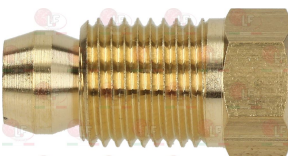

3020083 FITTING AND OLIVE \varnothing 4 mm

BARON 6A011608

3020084 FITTING AND OLIVE \varnothing 6 mm

BARON 6A011607

3020085 FITTING FOR SPARKING PLUG FIXING M10x1mm

BARON 6A011707

Suitable for:

BARON