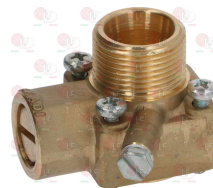

3348029 PIPE FITTING \varnothing 4 mm
thread M10x1 mm
for model PEL 21-22-24-25

BARON BN6A016110

BARON 41822450110

BARON 6A016110

5014757 PIPE FITTING \varnothing 6 mm
thread M10x1 mm

BARON 822450450

3348060 CAP WITH PIN \varnothing 10x8 mm
pin length 25 mm
for model PEL 23

3348027 FLANGE HORIZONTAL \varnothing 12/16 mm
thread M24x1.5 mm
for model PEL 23

3348028 FLANGE VERTICAL \varnothing 12/16 mm
thread M24x1.5
for model PEL 23

Suitable for:

3348040 OLIVE FOR PIPE \varnothing 12 mm
for model PEL 23