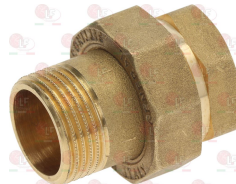

5036175 DRAIN TAP MANIFOLD
2 top connections \varnothing 1"MM - 2 top connections \varnothing 3/32
1 bottom connection \varnothing 1"MM
width 295 mm - overall length 114 mm
distance between holes 275 mm

7100207 HEADLESS SCREW HEXAGONAL M5x8
stainless steel - conical top
UNI 5927 - DIN 914 - ISO 4027

BARON

Suitable for:

5031496 DRAIN PIPE \varnothing 1"MM
length 195 mm

5028002 DRAIN TAP FITTING \varnothing 1"MM
side exit \varnothing 30 mm - bracket 80x30 mm
distance between holes 60 mm - coupling height 100

3242280 DRAIN TAP KNOB BLACK 79 mm
square hole 6x6 mm

5033656 FITTING OF BRASS \varnothing 1"MF

5011612 LEVER DRAIN TAP 250 mm
square pin 6x6 mm

Suitable for:

BARON

Suitable for:

Electric hot plates

3311096 ELECTRIC HOT PLATE ø 180 mm 2000W 230V

terminal block electric connections
with STAINLESS steel edge 8 mm
for electric cooking top

BARON BN6A048901

BARON 6A048900

BARON 6A048901

3311097 ELECTRIC HOT PLATE ø 180 mm 2000W 400V

terminal block electric connections
with STAINLESS steel edge
for electric cooking top