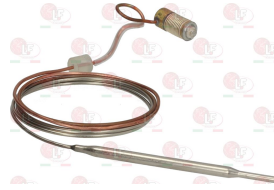

BARON BN6A011709

BARON 6A011709

3523042 SENSING ELEMENT MINISIT 50÷190°C
capillary length 1200 mm
bulb $\varnothing$ 5x95 mm