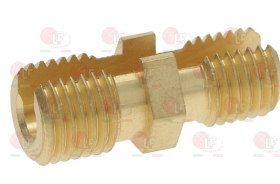

BARON BN6A013401

BARON 6A013401