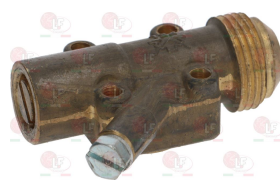

3348025 FLANGE HORIZONTAL CONICAL $\varnothing$ 12/10 mm
thread M20x1.5
for model PEL 22