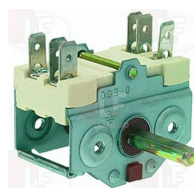

Suitable for:

BARON

3184018 SAFETY VALVE $\varnothing$ 1"1/4M
max pressure 0.5 atm
for safety group 1"1/4
ISPEESL approved

BARON 6A021510

Suitable for:

3184014 SIPHON FOR PRESSURE GAUGE HOLDER $\varnothing$ 3/8" M
made of chrome plated brass
for safety group 3/4"

BARON 6A022010

3184019 TAP WITH FUNNEL $\varnothing$ 1/2" M
with cover

BARON BN6A021700

BARON 6A021700

Selector switches

3057050 CONNECTING BRACKET 28x21x16 mm
distance between hooking brackets 27 mm
f/connection between selector switch and thermost.

BARON 6A045900

3057014 SELECTOR SWITCH 0-1 POSITIONS
contact capacity 16A 250V - max 150°C
D-shaped pin $\varnothing$ 6x4.6 mm
back connection for thermostat

BARON 6A044800

3057018 SELECTOR SWITCH 0-1 POSITIONS
contact capacity 16A 250V - max 150°C
D shaft $\varnothing$ 6x4.6 mm
back connection for thermostat

BARON 41826630290

3057026 SELECTOR SWITCH 0-1 POSITIONS
contact capacity 16A 250V - max 150°C
D shaft $\varnothing$ 6x4.6 mm

BARON 6A046000

3057082 SELECTOR SWITCH 0-1 POSITIONS
contact capacity 16A 250V - max 150°C
D-shaped pin 6x4.6 mm

BARON 85326030019

3057177 SELECTOR SWITCH 0-1 POSITIONS
contact capacity 16A 250V - max 150°C
D-shaped pin $\varnothing$ 6x4.6 mm

BARON BN6A046001

BARON 6A046001

BARON 826630150