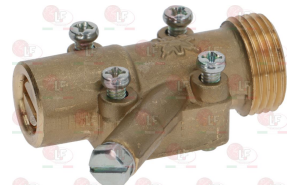

3348023 FLANGE HORIZONTAL $\varnothing$ 12/10 mm
thread M20x1.5
for model PEL 22