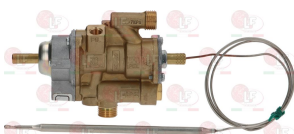

BARON BN6A023752

3348038 OLIVE FOR PIPE ø 10 mm
for model PEL 22-24-25

BARON BN6A011470

3348044 OLIVE FOR PIPE ø 10 mm
for model PEL 20-21-24-25

BARON BN6A011480

BARON 41822450100

3020082 OLIVE FOR PIPE ø 12 mm
for model PEL 22-24-25