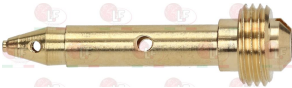

BARON 6A016120

3020081 OLIVE FOR PIPE \varnothing 6 mm

Suitable for:

3020097 PILOT AERATION REGULATOR
internal \varnothing 7 mm - external \varnothing 9 mm
height 10 mm

BARON BN6A013104

BARON 6A013104

3020156 PILOT JET \varnothing 0.25 mm