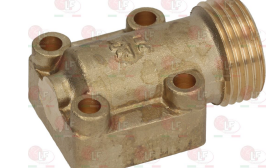

3348213 FLANGE $\varnothing$ 12/10 mm
without adjustment
thread M20x1.5 mm
for model PEL 22S