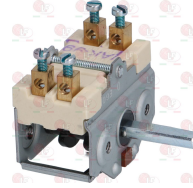

BARON 6A046700

BARON 826630290

Suitable for:

3057015 **SELECTOR SWITCH 0-1-0-1 POSITIONS**
contact capacity 16A 250V - max 150°C
D-shaped pin $\varnothing$ 6x4.6 mm