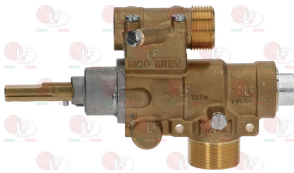

BARON BN6A011705

BARON 6A011705

3348011 GAS TAP 235/0
with pilot flame
with horizontal flange
inlet fitting M28x1.5mm
outlet fitting M24x1.5mm
with flow regulator
thermocouple connection M9x1
D-shaped pin $\varnothing$ 10x8 mm