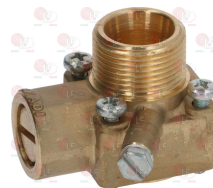

BARON BN6A013600

BARON 6A013600

3348060 CAP WITH PIN \varnothing 10x8 mm
pin length 25 mm
for model PEL 23

3348062 CAP WITH PIN \varnothing 10x8 mm
pin length 35 mm
for model PEL 23

3348027 FLANGE HORIZONTAL \varnothing 12/16 mm
thread M24x1.5 mm
for model PEL 23

3348237 FLANGE HORIZONTAL \varnothing 12/16 mm
without adjustment
thread M24x1.5 mm
for model PEL 23

3348028 FLANGE VERTICAL \varnothing 12/16 mm
thread M24x1.5
for model PEL 23

3182010 MAGNETIC UNIT PEL
head \varnothing 24 mm - end piece \varnothing 18 mm - length 59 mm
thermocouple coupling M10x1
for PEL tap model 23