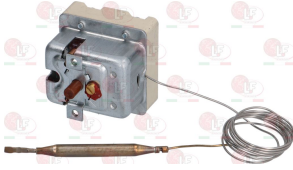

Suitable for:

3444310 SINGLE-PHASE THERMOSTAT 360°C
with manual reset
capillary length 900 mm - 16A 250V
bulb $\varnothing$ 6x75 mm