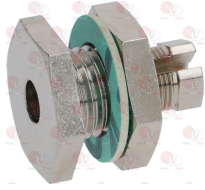

BARON 6A015200

3523061 NUT \varnothing 1/4"x6 mm

Suitable for:

3523060 OIL SEAL FITTING \varnothing 6.5 mm
internal thread M10x0.75 - external thread M14x1.5

BARON

Suitable for:

3348044 OLIVE FOR PIPE \varnothing 10 mm
for model PEL 20-21-24-25