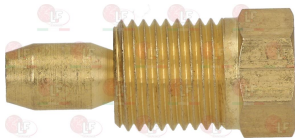

3526677 EXTENSION FOR EUROSIT VALVE
D-shaped pin \varnothing 10x8 mm

Suitable for:

3020083 FITTING AND OLIVE \varnothing 4 mm

BARON 6A011608

**5050400 FITTING FOR OLIVE \varnothing 10 mm
thread \varnothing 3/8" M**