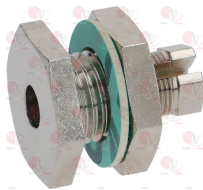

Suitable for:

BARON

3523922 VALVE 710 MINISIT OVEN 100±340°C
inlet $\varnothing$ 1/2"F - outlet $\varnothing$ 3/8"F
thermocouple connection M9x1
maximum gas inlet pressure 50 mbar
ambient temperature 0÷80°C
capillary length 1800 mm
bulb $\varnothing$ 5x70 mm
without cover. knob and flanges

BARON BN0110710652

3523038 ELBOW FLANGE MINISIT $\varnothing$ 1/2"
with screws and OR

3523035 KNOB MINISIT BLACK $\varnothing$ 37 mm

BARON BN6A011602
BARON 824710160

BARON BN824710160

BARON 6A011602

3182003 MAGNETIC UNIT SIT
head $\varnothing$ 25 mm - end piece $\varnothing$ 17 mm - length 56 mm
for valve SIT AC2 - VR8-MINISIT

BARON 6A015200

3523060 OIL SEAL FITTING $\varnothing$ 6.5 mm
internal thread M10x0.75 - external thread M14x1.5

2100757 CONNECTION FOR OLIVE $\varnothing$ 16 mm
thread $\varnothing$ 1/2"M

3523037 ELBOW FLANGE MINISIT $\varnothing$ 3/8"
with screws and OR

3523047 LID MINISIT

BARON 6A011610

3523061 NUT $\varnothing$ 1/4"x6 mm

3348044 OLIVE FOR PIPE $\varnothing$ 10 mm
for model PEL 20-21-24-25

BARON BN6A011480

BARON 41822450100

BARON 6A011480