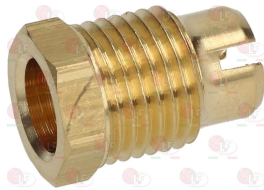

BARON 826920370

3020085 FITTING FOR SPARKING PLUG FIXING M10x1mm

BARON 6A011707

3020200 FITTING FOR THERMOCOUPLE \varnothing 6.5 mm
thread M10x1

BARON 6A011708

3001003 IGNITION PLUG ROUND \varnothing 7x44 mm
M faston M4x1 mm
overall length 65 mm