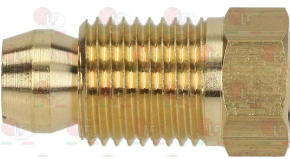

3020084 FITTING AND OLIVE $\varnothing$ 6 mm