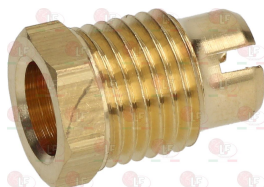

BARON 85327090026

3020085 FITTING FOR SPARKING PLUG FIXING M10x1mm

BARON 6A011707

3020200 FITTING FOR THERMOCOUPLE \varnothing 6.5 mm
thread M10x1

BARON 6A011708

3001003 IGNITION PLUG ROUND \varnothing 7x44 mm
M faston M4x1 mm
overall length 65 mm