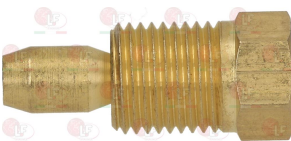

BARON 6A013105

3020101 BRACKET CLAMP 2 POSITIONS

3020100 BRACKET 2 POSITIONS

3020109 DEFLECTOR 2 FLAMES

3020083 FITTING AND OLIVE \varnothing 4 mm

BARON 6A011608

3020084 FITTING AND OLIVE \varnothing 6 mm

BARON 6A011607