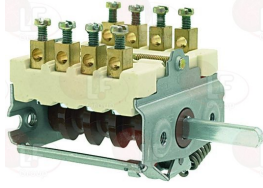

3057073 **SELECTOR SWITCH 0-1 0-1 POSITIONS**
contact capacity 16A 250V - max 150°C
D-shaped pin $\varnothing$ 6x4.6 mm