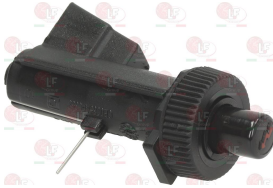

BARON BN6A016300 BARON 6A016300

3001070 PIEZO IGNITER MINISIT
a \varnothing 22 mm hole is required for the assembly
faston M \varnothing 2.4 mm

3020079 PIPE FITTING \varnothing 12 mm
thread \varnothing 3/8" M