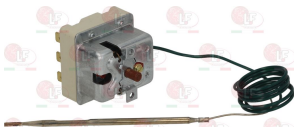

BARON BN6A046250

BARON 6A046250

BARON BN6A046150

BARON 6A046150

3444306 THREE-PHASE THERMOSTAT 360°C
with manual reset
covered capillary length 900 mm - 10A 400V
bulb $\varnothing$ 4x120 mm

3444713 THREE-PHASE THERMOSTAT 40-320°C
D-shaped pin $\varnothing$ 6x4.6 mm
capillary length 900 mm - 16A 380V
bulb $\varnothing$ 3x219 mm

BARON BN826630130

BARON 826630130

BARON 6A038400

3444363 THREE-PHASE THERMOSTAT 420°C
with manual reset
covered capillary length 900 mm - 10A 400V
bulb $\varnothing$ 4x310 mm

3444620 THREE-PHASE THERMOSTAT 45-120°C
D-shaped pin $\varnothing$ 6x4.6 mm
covered capillary length 870 mm - 16A 380V
bulb $\varnothing$ 6x140 mm