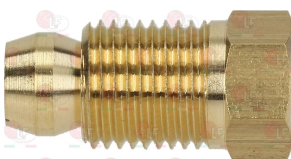

3020084 FITTING AND OLIVE $\varnothing$ 6 mm