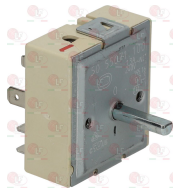

Suitable for:

BARON

Suitable for:

Energy regulators

2111902 ENERGY REGULATOR
contacts 240V 13A
temperature max 125°C
D-shaped pin $\varnothing$ 6x4.6 mm

BARON 6A001402

BARON 853400020

3350026 ENERGY REGULATOR
contact capacity 230V 13A - max temperature 125°C
D-shaped pin $\varnothing$ 6x4.6 mm
double rotation direction
for PYROCERAM. TOPS-SALAMANDERS-POTATO WARMERS

BARON 41853400180

BARON 853310063

BARON 6A049320

BARON 853400010

BARON 826630140

3350031 ENERGY REGULATOR
contact capacity 400V 7A
max temperature 125°C
D-shaped pin $\varnothing$ 6x4.6 mm

BARON 826630210

Feet

5074912 ADJUSTABLE S/ST. FOOT $\varnothing$ 1"1/2 x h 120 mm
with square flange 67x67 mm
adjustable height 120÷190 mm

BARON BN2519500

Filters

5031595 S/STEEL DRAIN FILTER $\varnothing$ 65 mm

BARON 4185322002241