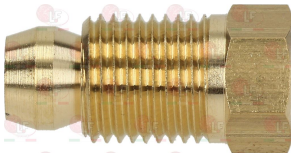

3020084 FITTING AND OLIVE $\varnothing$ 6 mm

BARON 6A011607

3526127 FLANGE FOR EXTENSION