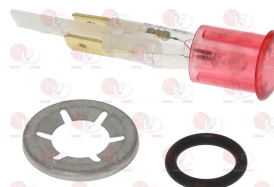

BARON 826650020

3221301 INDICATOR LIGHT RED 240V
head $\varnothing$ 16 mm - hole $\varnothing$ 13 mm - 150°C