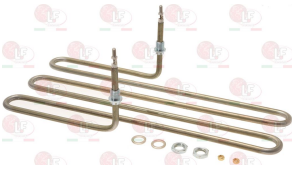

BARON BN6A050210

5016335 HEATING ELEMENT 2400W 230V
 $\varnothing$ external 190 mm - overall height 80 mm
flange 70x22 mm