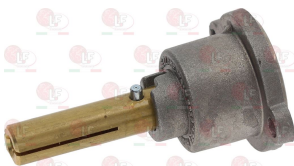

BARON 853310038

3348062 CAP WITH PIN $\varnothing$ 10x8 mm
pin length 35 mm
for model PEL 23