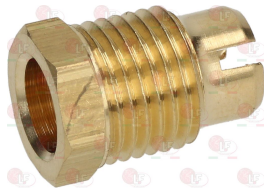

3020085 FITTING FOR SPARKING PLUG FIXING M10x1mm

BARON 6A011707

3020200 FITTING FOR THERMOCOUPLE \varnothing 6.5 mm
thread M10x1

BARON 6A011708

3001003 IGNITION PLUG ROUND \varnothing 7x44 mm
M faston M4x1 mm
overall length 65 mm