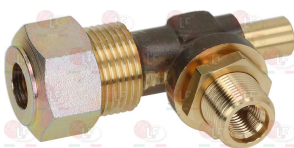

BARON BN2510192

3025137 BURNER BASE \varnothing 85 mm
for old series

BARON BN2510189

3025179 BURNER RING \varnothing 90 mm

BARON 6A042000

3025284 FLAME SPREADER \varnothing 105 mm

BARON BN2510355

3025289 AERATION REGULATOR
internal \varnothing 42 mm - external \varnothing 45 mm
height 50 mm

BARON BN2519002

BARON 822120020

3025290 NOZZLE HOLDER FOR PIPE \varnothing 12 mm
complete with nuts and olives
thread connection for hose M20x1.5 mm
tapered nozzle M11x1 mm
fastening fitting M15x1 mm

BARON BN6A014708