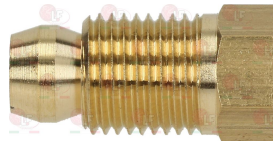

BARON 6A013105

3020101 BRACKET CLAMP 2 POSITIONS

3020100 BRACKET 2 POSITIONS

3020109 DEFLECTOR 2 FLAMES

3020083 FITTING AND OLIVE \varnothing 4 mm

BARON 6A011608

3020084 FITTING AND OLIVE \varnothing 6 mm

BARON 6A011607