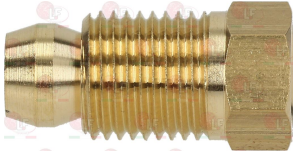

Suitable for:

3020083 FITTING AND OLIVE \varnothing 4 mm

BARON 6A011608

3020084 FITTING AND OLIVE \varnothing 6 mm

BARON 6A011607

3020200 FITTING FOR THERMOCOUPLE \varnothing 6.5 mm
thread M10x1

BARON 6A011708