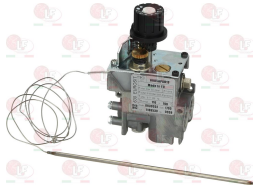

BARON

Suitable for:

3020079 PIPE FITTING \varnothing 12 mm
thread \varnothing 3/8" M

BARON 6A011620

BARON 6A011625

3526123 RUBBER PROTECTION FOR EUROSIT VALVE

3526131 EUROSIT VALVE FOR FRYER 110÷190°C
inlet \varnothing 3/8" F - outlet \varnothing 3/8" F
thermocouple connection M9x1
maximum gas inlet pressure 50 mbar
outlet pressure setting range
3÷18 mbar outlet
ambient temperature 0÷120°C
capillary length 1050 mm
bulb \varnothing 4x200 mm