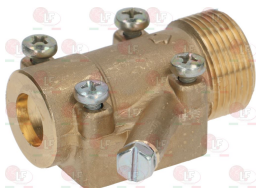

3348237 FLANGE HORIZONTAL $\varnothing$ 12/16 mm
without adjustment
thread M24x1.5 mm
for model PEL 23