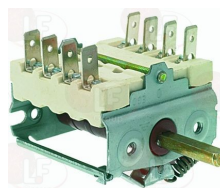

BARON BN6A046001

BARON 6A046001

BARON 826630150