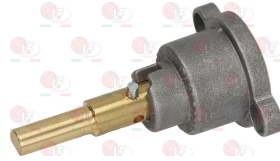

3348058 MAGNET PROTECTION NUT M8x1
thread M18x1 mm
for model PEL 20-21-22

3182022 MAGNETIC GROUP PEL SMALL HEAD
head \varnothing 15.5 mm - end piece \varnothing 11.5 mm - length 44mm

BARON

Suitable for:

3348221 CAP WITH PIN \varnothing 6x4.6 mm
pin length 30/17,5 mm upper/lower
for model PEL 21