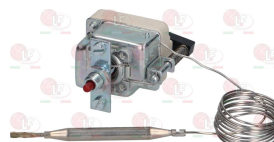

BARON BN6A049500

BARON 6A049500