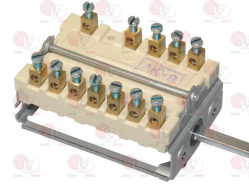

BARON 6A046750

5062875 **SELECTOR SWITCH 0-3 POSITIONS**
contact capacity 16A 250V - max 150°C
D-shaped pin $\varnothing$ 6x4.6 mm