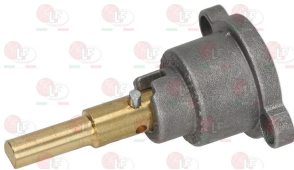

BARON BN6A011485

BARON 41822450090

BARON 6A011485

3020078 PIPE FITTING \varnothing 6 mm
thread M10x1

BARON BN6A011705

BARON 6A011705

BARON 822450450

3348076 GAS TAP 21/S
with pilot flame
fittings \varnothing M16x1.5mm
with flow regulator
thermocouple connection M8x1 mm
D-shaped pin \varnothing 8x6.5 mm

BARON BN6A011490

BARON 6A011490

7102841 BODY FITTING TAP
 \varnothing pipe 10 mm
thread \varnothing 3/8" F - M16x1 mm
for taps PEL 20S-21S

Suitable for:

3348219 CAP WITH PIN \varnothing 6x4.6 mm
pin length 45/20 mm upper/lower
for model PEL 21

3348221 CAP WITH PIN \varnothing 6x4.6 mm
pin length 30/17,5 mm upper/lower
for model PEL 21

3348238 CAP WITH PIN \varnothing 8x6.5 mm
pin 35/15 mm upper/lower
for model PEL 21S

3348236 FLANGIA WITH PRESSURE FITTING \varnothing 16/10 mm
thread M16x1,5 mm - M10x1,25 mm
for model PEL 21S