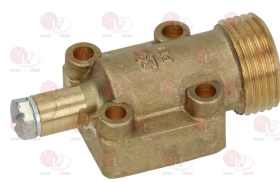

3348214 FLANGIA WITH PRESSURE FITTING $\varnothing$ 12/10 mm
thread M20x1.5 mm
for model PEL 22S