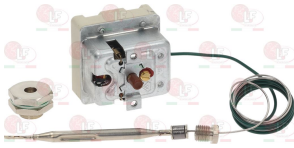

BARON 85326010036

BARON BN6A046900

3444625 THREE-PHASE THERMOSTAT 230°C
with manual reset
covered capillary length 900 mm - 20A 400V
bulb $\varnothing$ 6x90 mm

3444653 THREE-PHASE THERMOSTAT 245°C
with manual reset
capillary length covered 1750 mm - 20A 380V
bulb $\varnothing$ 4x120 mm