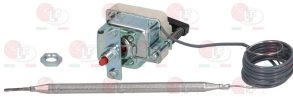

BARON BN826630240

BARON 826630240

Suitable for:

3444649 SINGLE-PHASE THERMOSTAT 200°C
with manual reset
covered capillary length 870 mm
bulb $\varnothing$ 6x133 mm