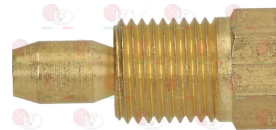

3020083 FITTING AND OLIVE \varnothing 4 mm

BARON 6A011608

3020084 FITTING AND OLIVE \varnothing 6 mm

BARON 6A011607

3020085 FITTING FOR SPARKING PLUG FIXING M10x1mm

BARON 6A011707

Suitable for:

BARON