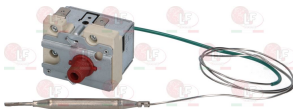

BARON BN6A038801

5059787 THERMOSTAT SINGLE-PHASE 230°C
with manual reset
covered capillary length 730 mm - 16A 250V
bulb $\varnothing$ 6x77 mm