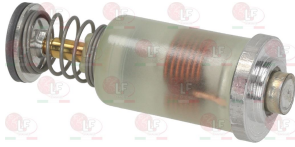

Suitable for:

3182011 MAGNETIC UNIT PEL SMALL HEAD
head $\varnothing$ 15 mm - end piece $\varnothing$ 11 mm - length 44 mm
for PEL tap models 20-21
for EGA tap model 25213
for JUNKERS tap model CH110