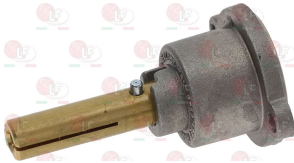

3348062 CAP WITH PIN $\varnothing$ 10x8 mm
pin length 35 mm
for model PEL 23