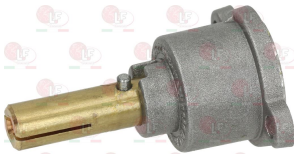

3348019 CAP WITH PIN $\varnothing$ 10x9 mm
pin length 26 mm
for model PEL 22