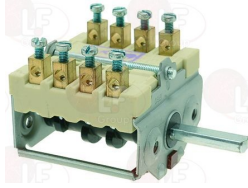

BARON BN6A049300

BARON 6A049300

3057180 **SELECTOR SWITCH 0-3 POSITIONS**
contact capacity 16A 250V - max 150°C
D-shaped pin $\varnothing$ 6x4.6 mm