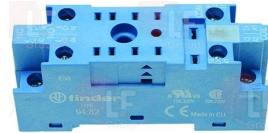

BARON BN6A047074

BARON 6A047074

Safety groups for pans and spare parts

3184013 DEPRESSION VALVE $\varnothing$ 3/4" M
in chrome plated brass
for safety group $\varnothing$ 3/4"
for safety group $\varnothing$ 1" 1/4