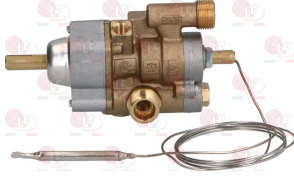

BARON BN6A023700

BARON 6A023700

3348044 OLIVE FOR PIPE ø 10 mm
 for model PEL 20-21-24-25

BARON BN6A011480

BARON 41822450100

3348036 OLIVE FOR PIPE ø 4 mm
 for model PEL 21-22-24-25

BARON 41822450120

BARON 6A016120