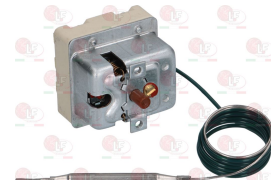

BARON 41826630350

BARON 826630350

BARON 85326010002