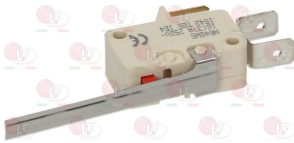

BARON 826630310

3240820 MICROSWITCH ELECTRICA NR48W5
1NO + 1NC 16A 250V