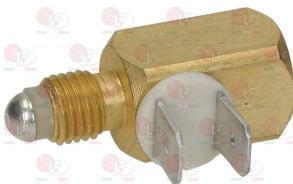

BARON BN6A011910

BARON 6A011910

3440066 INTERRUPTED THERMOCOUPLE M9x1 60 cm
interrupted contact with fastons

BARON 826920050

BARON 85326010055

3440015 INTERRUPTION CONNECTOR M9x1

BARON 6A013603

3440111 MILLED DOUBLE FITTING M8x1-M9x1