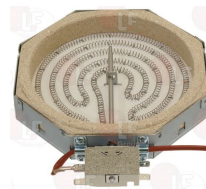

BARON BN6A001405MAG

3311079 RADIANT HEATING ELEMENT OCTAGON. ϕ 165 mm
1200W 230V
faston electrical connections - with cables
complete with power setting
for glass-ceramic cooking top