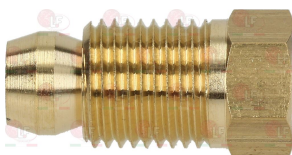

BARON BN6A013100

BARON 6A013100

3020083 FITTING AND OLIVE \varnothing 4 mm

BARON 6A011608

3020084 FITTING AND OLIVE \varnothing 6 mm

BARON 6A011607

**3020097 PILOT AERATION REGULATOR
internal \varnothing 7 mm - external \varnothing 9 mm
height 10 mm**