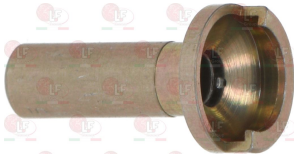

BARON MA1887800

BARON 6A013107

BARON 822140120

Suitable for:

2102405 PILOT JET \varnothing 0.35 mm

3020543 PILOT JET \varnothing 0.38 mm

**3020077 PIPE FITTING \varnothing 4 mm
thread M10x1**

BARON MA673500