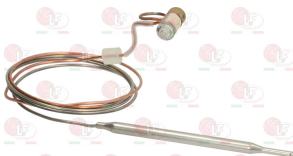

BARON 6A011620

BARON 6A011625

3523051 SENSING ELEMENT MINISIT 110 $\div$ 190°C
capillary length 1050 mm
bulb $\varnothing$ 6x105 mm