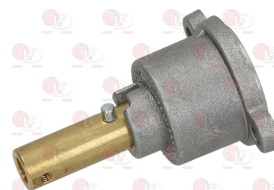

Suitable for:

3182011 MAGNETIC UNIT PEL SMALL HEAD
head $\varnothing$ 15 mm - end piece $\varnothing$ 11 mm - length 44 mm
for PEL tap models 20-21
for EGA tap model 25213
for JUNKERS tap model CH110

BARON

Suitable for:

3348044 OLIVE FOR PIPE $\varnothing$ 10 mm
for model PEL 20-21-24-25

BARON BN6A011480

BARON 41822450100

BARON 6A011480

3348036 OLIVE FOR PIPE $\varnothing$ 4 mm
for model PEL 21-22-24-25

BARON 41822450120

BARON 6A016120

3348037 OLIVE FOR PIPE $\varnothing$ 6 mm
for model PEL 21-22-24-25

3348043 PIPE FITTING $\varnothing$ 10 mm
thread M16x1.5 mm
for model PEL 20-21-24-25

BARON BN6A011485

BARON 41822450090

BARON 6A011485

3348029 PIPE FITTING $\varnothing$ 4 mm
thread M10x1 mm
for model PEL 21-22-24-25

BARON BN6A016110

BARON 41822450110

BARON 6A016110

3020078 PIPE FITTING $\varnothing$ 6 mm
thread M10x1

BARON BN6A011705

BARON 6A011705

BARON 822450450

5014757 PIPE FITTING $\varnothing$ 6 mm
thread M10x1 mm

3348002 GAS TAP 22S/O
with pilot flame
with horizontal flange
fittings $\varnothing$ M20x1.5mm
with flow regulator
thermocouple connection M9x1
D-shaped pin $\varnothing$ 10x8 mm

BARON BN6A011500

BARON 6A011500

BARON 826920060

BARON 85327060012

BARON 853310186

3348229 CAP WITH PIN $\varnothing$ 10 mm
pin length 31 mm
for model PEL 22S/O