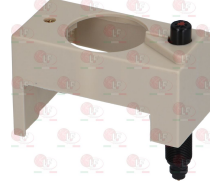

BARON

Suitable for:

3001111 PIEZO IGNITER EUROSIT
M faston $\varnothing$ 2.4 mm