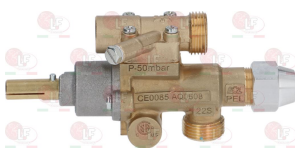

3348002 GAS TAP 22S/O
with pilot flame
with horizontal flange
fittings $\varnothing$ M20x1.5mm
with flow regulator
thermocouple connection M9x1
D-shaped pin $\varnothing$ 10x8 mm

BARON BN6A011500

BARON 6A011500

BARON 826920060

BARON 85327060012

BARON 853310186

3348229 CAP WITH PIN $\varnothing$ 10 mm
pin length 31 mm
for model PEL 22S/O