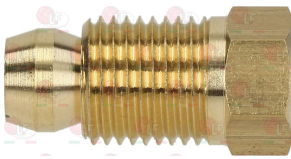

BARON BN826920012

BARON 826920011

BARON 826920012

4056009 CAP FOR VALVE EUROSIT-MERTIK \varnothing 3/8"
 with OR

3020084 FITTING AND OLIVE \varnothing 6 mm

BARON 6A011607

3526127 FLANGE FOR EXTENSION

BARON 824710060