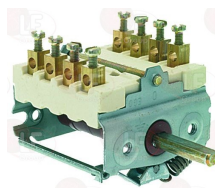

BARON BN6A021700

BARON 6A021700

Selector switches

3057050 CONNECTING BRACKET 28x21x16 mm
distance between hooking brackets 27 mm
f/connection between selector switch and thermost.

BARON 6A045900

3057014 SELECTOR SWITCH 0-1 POSITIONS
contact capacity 16A 250V - max 150°C
D-shaped pin \varnothing 6x4.6 mm
back connection for thermostat