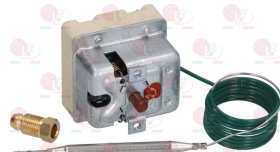

BARON BN6A038803

3444695 3-PHASE THERMOSTAT 160°C
with manual reset
covered capillary length 900 mm - 20A 380V
bulb $\varnothing$ 6x89 mm - with stuffing gland fitting M10x1