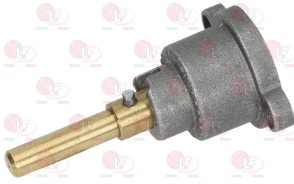

Suitable for:

3348220 CAP WITH PIN $\varnothing$ 6x4.6 mm
pin length 30/23 mm upper/lower
for model PEL 21