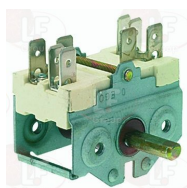

BARON 41826630290

3057026 SELECTOR SWITCH 0-1 POSITIONS
contact capacity 16A 250V - max 150°C
D shaft $\varnothing$ 6x4.6 mm