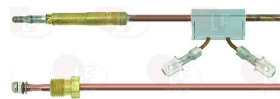

Suitable for:

3241480 KNOB INLET WATER TAP - RED
square hole 7x7 mm
for hot water

BARON BN6A022456

BARON 6A022456

BARON

Suitable for:

2111534 NUT HEXAGONAL BRASS 27x6 mm

Terminal blocks

3247037 TERMINAL BLOCK 4-POLES FV173 40A 600V
for cable max 6 mm²
operating temperature 150°C
nominal voltage 450 V

BARON BN6A036204

BARON 6A036204

Thermocouples and accessories

3440065 CUT-OFF THERMOCOUPLE M9x1 32 cm
cut-off contact with terminals

BARON 826920130

3440174 CUT-OFF THERMOCOUPLE QUICK M9x1 40 cm
cut-off contact with terminals

BARON BN826920120

3440067 INTERRUPTED THERMOCOUPLE M9x1 100 cm.
interrupted contact with terminals

BARON BN6A011910

BARON 6A011910

3440066 INTERRUPTED THERMOCOUPLE M9x1 60 cm
interrupted contact with fastons

BARON 826920050

BARON 85326010055

3440015 INTERRUPTION CONNECTOR M9x1

BARON 6A013603

3440111 MILLED DOUBLE FITTING M8x1-M9x1

BARON BN6A013401

BARON 6A013401