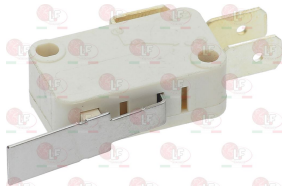

BARON 826630310

3240820 MICROSWITCH ELECTRICA NR48W5
1NO + 1NC 16A 250V