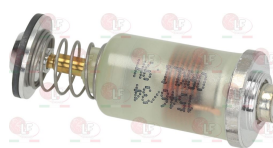

Magnet groups

3182010 MAGNETIC UNIT PEL
head \varnothing 24 mm - end piece \varnothing 18 mm - length 59 mm
thermocouple coupling M10x1
for PEL tap model 23

BARON BN6A014200

BARON 6A014200

3182009 MAGNETIC UNIT PEL BIG HEAD
head \varnothing 15.5 mm - end piece \varnothing 14 mm - length 44 mm
for PEL tap model 22-24