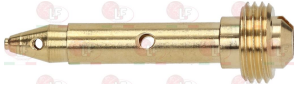

BARON BN6A013104

BARON 6A013104

3020115 PILOT CAP 1 FLAME

3020054 PILOT JET \varnothing 0.20 mm

Suitable for:

3020156 PILOT JET \varnothing 0.25 mm

3020055 PILOT JET \varnothing 0.35 mm

BARON BN6A013103