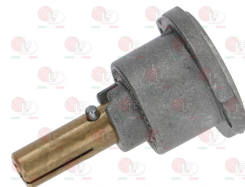

3348029 PIPE FITTING \varnothing 4 mm
thread M10x1 mm
for model PEL 21-22-24-25

BARON BN6A016110

BARON 41822450110

BARON 6A016110

5014757 PIPE FITTING \varnothing 6 mm
thread M10x1 mm

BARON 822450450

3348060 CAP WITH PIN \varnothing 10x8 mm
pin length 25 mm
for model PEL 23