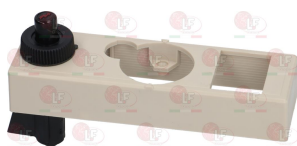

BARON

Suitable for:

3001071 PIEZO IGNITER MINISIT WITH COVER
M faston 2.4 mm