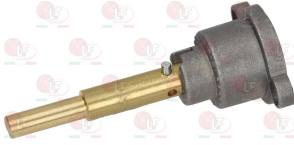

BARON BN6A011485

BARON 41822450090

BARON 6A011485

3020078 PIPE FITTING \varnothing 6 mm
thread M10x1

BARON BN6A011705

BARON 6A011705

BARON 822450450

3348076 GAS TAP 21/S
with pilot flame
fittings \varnothing M16x1.5mm
with flow regulator
thermocouple connection M8x1 mm
D-shaped pin \varnothing 8x6.5 mm

BARON BN6A011490

BARON 6A011490

7102841 BODY FITTING TAP
 \varnothing pipe 10 mm
thread \varnothing 3/8" F - M16x1 mm
for taps PEL 20S-21S

Suitable for:

3348219 CAP WITH PIN \varnothing 6x4.6 mm
pin length 45/20 mm upper/lower
for model PEL 21