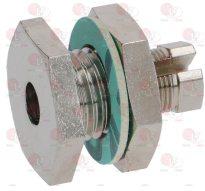

3523047 LID MINISIT

BARON 6A011610

Suitable for:

3182003 MAGNETIC UNIT SIT
head \varnothing 25 mm - end piece \varnothing 17 mm - length 56 mm
for valve SIT AC2 - VR8-MINISIT

BARON 6A015200

3523060 OIL SEAL FITTING \varnothing 6.5 mm
internal thread M10x0.75 - external thread M14x1.5