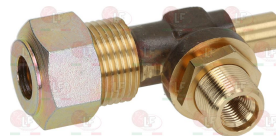

3025378 JET HOLDER
with jet hole \varnothing 10x1

BARON BN822160022

BARON 822160020

BARON 822160022

3025290 NOZZLE HOLDER FOR PIPE \varnothing 12 mm
complete with nuts and olives
thread connection for hose M20x1.5 mm
tapered nozzle M11x1 mm
fastening fitting M15x1 mm