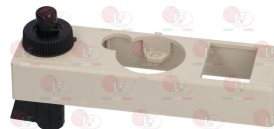

BARON BN6A011480

BARON 41822450100

BARON 6A011480

3348041 OLIVE FOR PIPE \varnothing 16 mm
for model PEL 23

BARON 6A016500

3001071 PIEZO IGNITER MINISIT WITH COVER
M faston 2.4 mm

BARON BN4185327020230

BARON BN6A011603