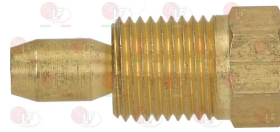

BARON 6A011608

3020084 FITTING AND OLIVE $\varnothing$ 6 mm