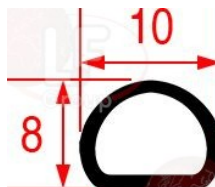

3786338 OVEN DOOR GASKET 1850 mm

made of silicone elastomer
profile dimensions 8x10 mm
COLOUR BLACK