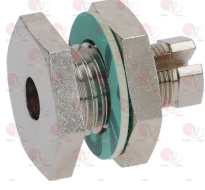

BARON 6A015200

3523061 NUT ø 1/4"x6 mm

Suitable for:

3523060 OIL SEAL FITTING \varnothing 6.5 mm
internal thread M10x0.75 - external thread M14x1.5

3020082 OLIVE FOR PIPE \varnothing 12 mm
for model PEL 22-24-25