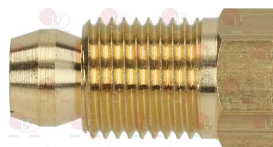

BARON 6A011620

BARON 6A011625

3526127 FLANGE FOR EXTENSION

BARON 824710060

BARON

Suitable for:

3020084 FITTING AND OLIVE \varnothing 6 mm

BARON 6A011607