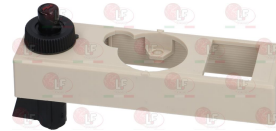

BARON 6A016500

3001071 PIEZO IGNITER MINISIT WITH COVER
M faston 2.4 mm