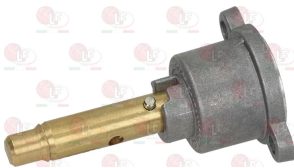

3348232 CAP WITH PIN $\varnothing$ 8x6.5 mm
pin length 39/7 mm upper/lower
for model PEL 22