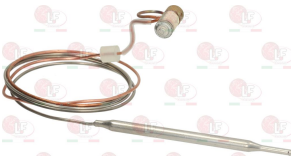

3523051 SENSING ELEMENT MINISIT 110 $\div$ 190°C
capillary length 1050 mm
bulb $\varnothing$ 6x105 mm