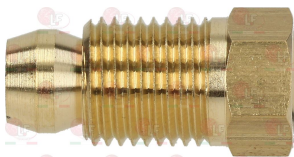

Suitable for:

3020084 FITTING AND OLIVE $\varnothing$ 6 mm

ALPENINOX 052834

3526076 FLANGE STRAIGHT $\varnothing$ 3/4"
with screws and OR
for valves SIT 820-Honeywell V4400-V4600-VR4605P