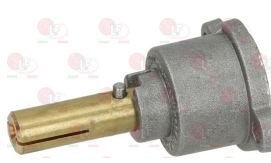

3348019 CAP WITH PIN $\varnothing$ 10x9 mm
pin length 26 mm
for model PEL 22