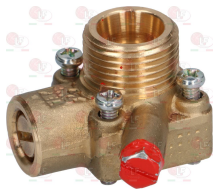

ALPENINOX OS0053

3348024 FLANGE VERTICAL $\varnothing$ 12/10 mm
thread M20x1.5
for model PEL 22