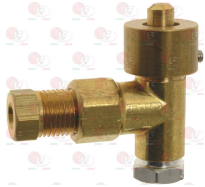

ALPENINOX 0G2024

ALPENINOX 0G2036

3020054 PILOT JET $\varnothing$ 0.20 mm