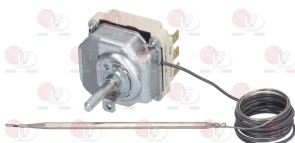

ALPENINOX 0H6233

3444570 THREE-PHASE THERMOSTAT 95-230°C
D-shaped pin $\varnothing$ 6x4.6 mm
covered capillary length 1250 mm
bulb $\varnothing$ 4x128 mm