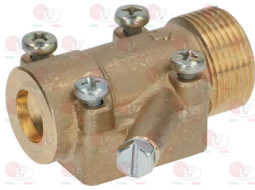

ALPENINOX 059853

3348237 FLANGE HORIZONTAL $\varnothing$ 12/16 mm
without adjustment
thread M24x1.5 mm
for model PEL 23