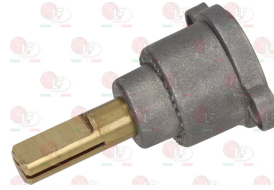

ALPENINOX 0A2163
ALPENINOX 054629

ALPENINOX 054109

ALPENINOX 054628

3348020 CAP WITH PIN $\varnothing$ 8x6.5 mm
pin length 22 mm
for model PEL 20S