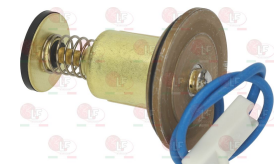

ALPENINOX 056588

3182008 MAGNETIC UNIT SIT
head $\varnothing$ 35 mm - end piece $\varnothing$ 20 mm - length 47 mm
for valve SIT NOVASIT 820