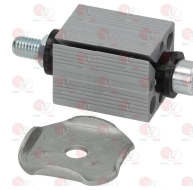

Suitable for:

3346196 EXPANDER FOR SQUARE PIPE 36-40 mm

3346157 SQUARE PIPE FLARER 36x36 mm

ALPENINOX 033655

ALPENINOX

Suitable for:

3346156 SQUARE PIPE FLARER 25x25 mm

3346119 CASTOR SWIVEL WITH PLATE
with ZINC PLATED supports - polypropylene nucleus
synthetic rubber ring
dimension $\varnothing$ 125x30 mm - load capacity 100 kg
fixing plate 95x70 mm
distance between holes 70-50 mm

ALPENINOX 0S0122

3346157 SQUARE PIPE FLARER 36x36 mm

ALPENINOX 033655

Circlips

3063027 SEEGER RING E-25
in steel for springs C60
internal $\varnothing$ 23.2 mm - thickness 1.2 mm
UNI 7435 - DIN 471

ALPENINOX 0KQ499

Clamps

3449405 DOUBLE-WIRE CLAMP 9.8-10.4 - 100 PCS
for hoses $\varnothing$ 9.8÷10.4 mm

ALPENINOX 0E5993

ALPENINOX 0L0815

3449451 HOSE CLAMP 10-16
for pipes $\varnothing$ 10÷16 mm
made of stainless steel AISI 304
height 9 mm and screw E7
suitable for food industry

ALPENINOX 0L0266