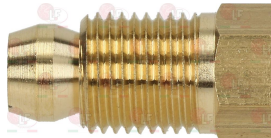

ALPENINOX 003391

3020084 FITTING AND OLIVE $\varnothing$ 6 mm