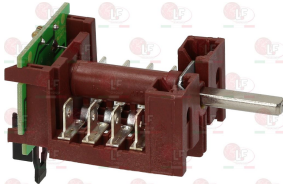

ALPENINOX 0C7415

40C9939 KIT SELECTOR SWITCH 0-1 POSITIONS
complete with potentiometer and cables
contact capacity 16A 250V - max 150°C
D-shaped pin $\varnothing$ 6x4.6 mm