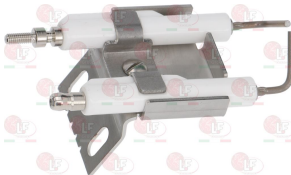

Sparking and detection plugs

7100425 DETECTION AND IGNITION PLUG
2 plugs $\varnothing$ 10.5x63 mm - total length 92/100mm
plate 45x48x40 mm