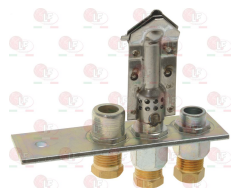

Suitable for:

ALPENINOX

3020011 THREE-FLAME PILOT BURNER
without sparking plug, gas jet
with pipe fitting and pilot pipe olive
with thermocouple connection
with sparking plug fitting