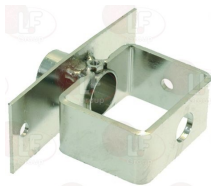

ALPENINOX 059375

**3023183 BURNER 735x505 mm**  
made of stainless steel

ALPENINOX 059506

**3023182 FIREPROOF 505x200 mm**

ALPENINOX 054119

**4050874 MIXING CHAMBER 80x107x40 mm**  
made of chrome-plated iron  
bracket 107x40x2 mm  
distance between holes fixing 87 mm