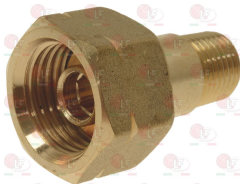

3350012 INJECTOR NUT $\varnothing$ 1/4" M