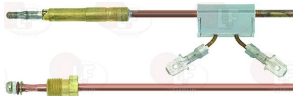

ALPENINOX 056574

3440066 INTERRUPTED THERMOCOUPLE M9x1 60 cm
interrupted contact with fastons