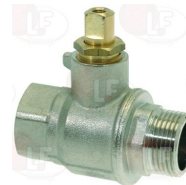

ALPENINOX 0C9535

ALPENINOX 005927

ALPENINOX 005948