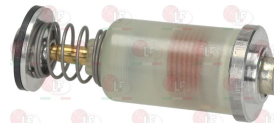

ALPENINOX 050670

Suitable for:

3182021 MAGNETIC UNIT PEL LARGE HEAD
head $\varnothing$ 15.5 mm - end piece $\varnothing$ 14 mm - length 44 mm