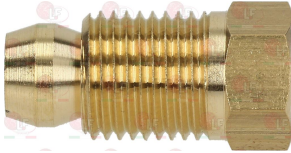

ALPENINOX 052834

3020200 FITTING FOR THERMOCOUPLE $\varnothing$ 6.5 mm
thread M10x1