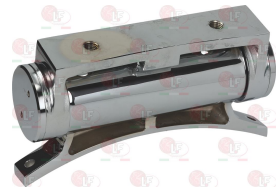

ALPENINOX 053096

ALPENINOX 059227

**3053234 HINGE COVER**  
mounting distance 95 mm - dimensions 124x20 mm

**3053299 HINGE COVER**  
mounting distance 77 mm - dimensions 129x26 mm

**3053034 LID HINGE RADIUS 320 mm**  
for lid  $\varnothing$  640 mm  
for BOILING KETTLE with round lid