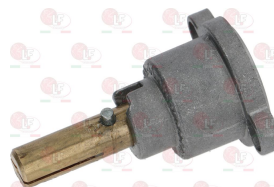

3348021 CAP WITH PIN $\varnothing$ 8x6.5 mm
pin length 22 mm
for model PEL 21S