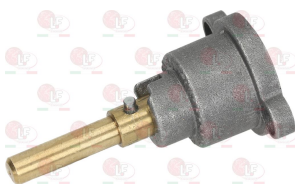

3348220 CAP WITH PIN $\varnothing$ 6x4.6 mm
pin length 30/23 mm upper/lower
for model PEL 21