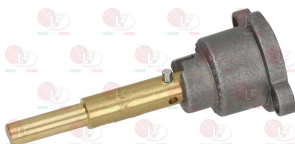

ALPENINOX 0A2169

ALPENINOX 059367

ALPENINOX 059460

3348219 CAP WITH PIN $\varnothing$ 6x4.6 mm
pin length 45/20 mm upper/lower
for model PEL 21