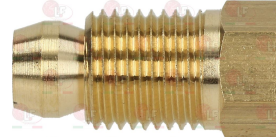

3020084 FITTING AND OLIVE $\varnothing$ 6 mm