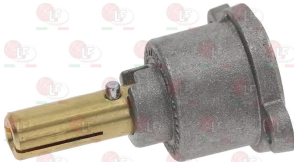

Suitable for:

3348017 CAP WITH PIN $\varnothing$ 10x8 mm
pin length 26 mm
for model PEL 22