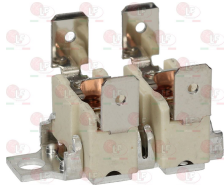

Suitable for:

ALPENINOX

40KL023 CONTACT THERMOSTAT 210°C
with automatic reset

ALPENINOX OKL023

Suitable for:

3443028 SAFETY THERMOSTAT 120°C
with manual reset
per BOILER