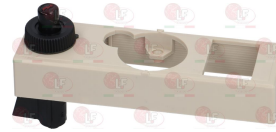

3001071 PIEZO IGNITER MINISIT WITH COVER
M faston 2.4 mm