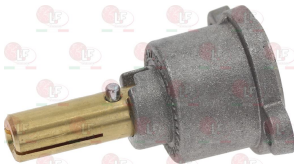

ALPENINOX

3348017 CAP WITH PIN $\varnothing$ 10x8 mm
pin length 26 mm
for model PEL 22