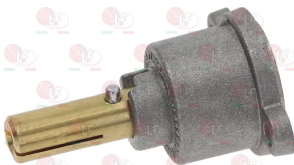

ALPENINOX 0K5756

3348017 CAP WITH PIN $\varnothing$ 10x8 mm
pin length 26 mm
for model PEL 22