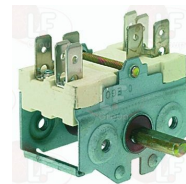

ALPENINOX 026945

3057018 SELECTOR SWITCH 0-1 POSITIONS
contact capacity 16A 250V - max 150°C
D shaft $\varnothing$ 6x4.6 mm
back connection for thermostat
for Bain-marie (ALPENINOX)
for Bratt pan (ALPENINOX)
for Fry top (ALPENINOX)
for Oven under cooktop (ALPENINOX)