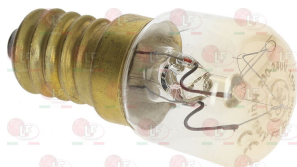

ALPENINOX 0H7035

ALPENINOX

Suitable for:

3221233 GLASS FOR OVEN LAMP RECEPTACLE $\varnothing$ 42 mm
thread $\varnothing$ 33 mm - overall height 26 mm