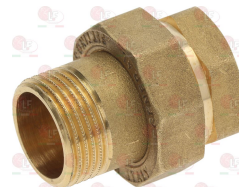

5033656 FITTING OF BRASS $\varnothing$ 1"MF

5011612 LEVER DRAIN TAP 250 mm
square pin 6x6 mm