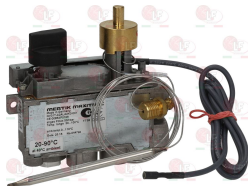

ALPENINOX

Suitable for:

3523057 GAS VALVE MERTIK 30 $\div$ 110 $^{\circ}$ C
model GV31T-C2ALA2K0-001
inlet $\varnothing$ 3/8" F - outlet $\varnothing$ 3/8" F
thermocouple fitting M9x1
max gas inlet pressure 50 mbar
complete with cable for ignition length 900 mm
capillary length 730 mm
stuffing gland fitting M8x1
with tank sealing fitting $\varnothing$ 1/4"
bulb $\varnothing$ 6x115 mm
D-shaped pin 8x6.5 mm

ALPENINOX 0C0444

ALPENINOX 0C5249

3241709 ADAPTER FOR KNOB $\varnothing$ 27 mm
D-shaped hole 8x6.5 mm