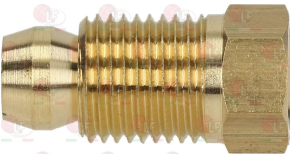

3020084 FITTING AND OLIVE $\varnothing$ 6 mm