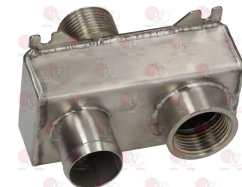

ALPENINOX 0CA490
ALPENINOX 0C6953

ALPENINOX 0CA570
ALPENINOX 0C9660

ALPENINOX 0C6907

40CA279 MANIFOLD FOR DRAIN TAP
1 upper fitting $\varnothing$ 32 mm - 1 upper fitting $\varnothing$ 1" F
1 lower fitting $\varnothing$ 1" M
width 115 mm - total height 104 mm
distance between holes 90 mm