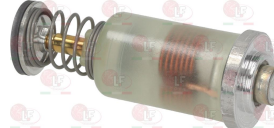

**3182011 MAGNETIC UNIT PEL SMALL HEAD**  
head  $\varnothing$  15 mm - end piece  $\varnothing$  11 mm - length 44 mm  
for PEL tap models 20-21  
for EGA tap model 25213  
for JUNKERS tap model CH110