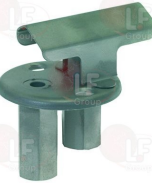

ALPENINOX 003859

3020147 PILOT BURNER
supplied without nozzle
supplied without fittings