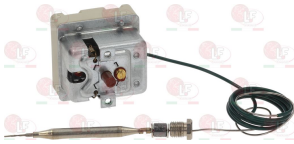

ALPENINOX 004921

40G2825 THREE-PHASE THERMOSTAT 295°C
with manual reset
capillary length covered 900 mm
bulb $\varnothing$ 6x78 mm - with stuffing gland fitting M9x1
with complete tank sealing fitting M12x1