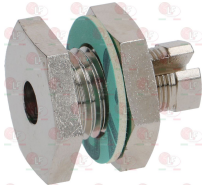

3020082 OLIVE FOR PIPE $\varnothing$ 12 mm
for model PEL 22-24-25