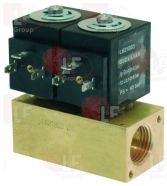

**3120373 SOLENOID VALVE L621B03 230V 50Hz**  
for water  
2 ways - connections G1/2"-G1/4"FF  
coil model EMZA34AA 230V 50Hz

ALPENINOX 0C0561

ALPENINOX 0C2390

Suitable for:

**3120567 COIL SIRAI EMZA34AA 230V 14VA 50Hz**  
length 30 mm - height 40 mm  
width 41 mm