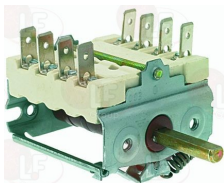

ALPENINOX 0A2205
ALPENINOX 054376

ALPENINOX 0KT779

ALPENINOX 006712

3057177 SELECTOR SWITCH 0-1 POSITIONS
contact capacity 16A 250V - max 150°C
D-shaped pin $\varnothing$ 6x4.6 mm
for Fry top (ALPENINOX)
for Fryer (ALPENINOX)
for Oven under cooktop (ALPENINOX)

ALPENINOX 0A2134

ALPENINOX 0H6605

ALPENINOX 004908

3444752 THREE-PHASE THERMOSTAT 30-350°C
D-shaped pin 6x4.6 mm
covered capillary length 880 mm - 16A 230V
bulb $\varnothing$ 4x128 mm