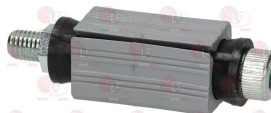

3346156 SQUARE PIPE FLARER 25x25 mm