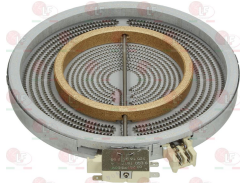

ALPENINOX

Suitable for:

2110855 RADIANT HEATING ELEM. ø 230mm 2200W 230V
faston electric connections
complete with energy adjuster
for glass-ceramic cooking hob