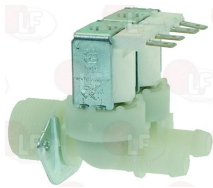

3120407 SOLEN. VALVE T&P 2 WAY 180°
230V 50/60Hz - max. temperature 90°C
inlet 3/4" - two outlets ø 10.5 mm