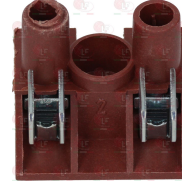

3247018 TERMINAL BLOCK 2-POLES FV77 20A 600V

for cable max 4 mm²
operating temperature 150°C
nominal voltage 450 V

ALPENINOX 0C9052

ALPENINOX 058873

3247006 TERMINAL BLOCK 2-POLES OF CERAMIC

for cable 2.5-10 mm²
operating temperature 300°C
nominal voltage 450V
dimensions 23.5x20.5x19.5 mm