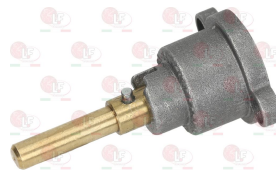

3348220 CAP WITH PIN $\varnothing$ 6x4.6 mm
pin length 30/23 mm upper/lower
for model PEL 21