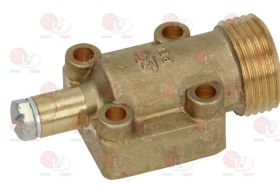

3348214 FLANGIA WITH PRESSURE FITTING $\varnothing$ 12/10 mm
thread M20x1.5 mm
for model PEL 22S