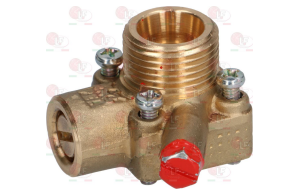

ALPENINOX OS0053

3348024 FLANGE VERTICAL $\varnothing$ 12/10 mm
thread M20x1.5
for model PEL 22