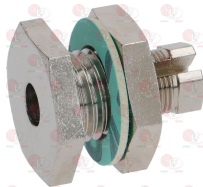

3020082 OLIVE FOR PIPE ø 12 mm
for model PEL 22-24-25