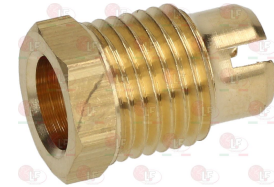

ALPENINOX 057960

3020200 FITTING FOR THERMOCOUPLE $\varnothing$ 6.5 mm
thread M10x1