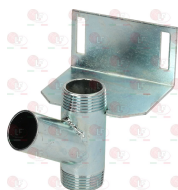

ALPENINOX 056887

3356017 FITTING DRAIN TAP ø 1"MM
side exit ø 30 mm - bracket 89x70x50 mm
distance between holes 70 mm-coupling height 80 mm