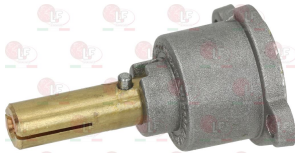

Suitable for:

3348019 CAP WITH PIN $\varnothing$ 10x9 mm
pin length 26 mm
for model PEL 22