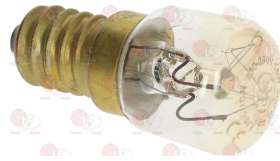

3221041 LAMP E14 15W 230V
max temperature 300°C - $\varnothing$ 22x50 mm