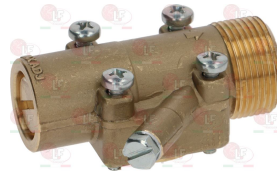

Suitable for:

3020078 PIPE FITTING $\varnothing$ 6 mm
thread M10x1

ALPENINOX 003859

ALPENINOX

Suitable for:

5014757 PIPE FITTING $\varnothing$ 6 mm
thread M10x1 mm

3348011 GAS TAP 23S/O
with pilot flame
with horizontal flange
inlet fitting M28x1.5mm
outlet fitting M24x1.5mm
with flow regulator
thermocouple connection M9x1
D-shaped pin $\varnothing$ 10x8 mm

ALPENINOX 054811

ALPENINOX 059505

3348060 CAP WITH PIN $\varnothing$ 10x8 mm
pin length 25 mm
for model PEL 23

3348062 CAP WITH PIN $\varnothing$ 10x8 mm
pin length 35 mm
for model PEL 23

ALPENINOX 059853

3348027 FLANGE HORIZONTAL $\varnothing$ 12/16 mm
thread M24x1.5 mm
for model PEL 23

3348237 FLANGE HORIZONTAL $\varnothing$ 12/16 mm
without adjustment
thread M24x1.5 mm
for model PEL 23

3348028 FLANGE VERTICAL $\varnothing$ 12/16 mm
thread M24x1.5
for model PEL 23

3348040 OLIVE FOR PIPE $\varnothing$ 12 mm
for model PEL 23

3348041 OLIVE FOR PIPE $\varnothing$ 16 mm
for model PEL 23

ALPENINOX 052671

ALPENINOX 054817