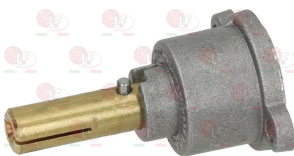

ALPENINOX 056597

3348019 CAP WITH PIN $\varnothing$ 10x9 mm
pin length 26 mm
for model PEL 22