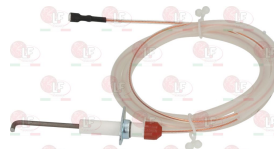

ALPENINOX 0G3143

40C7418 DETECTION PLUG ROUND $\varnothing$ 9,5x54 mm
with silicone cable length 1200 mm
total length with cable 1300 mm