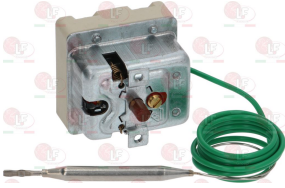

Suitable for:

40K4856 **THREE-PHASE THERMOSTAT 130°C**
with manual reset
capillary length covered 900 mm
bulb $\varnothing$ 6x74 mm

ALPENINOX 0K4856

Suitable for:

3444567 **THREE-PHASE THERMOSTAT 145°C**
with manual reset
capillary length 1750 mm - 16A 230V
bulb $\varnothing$ 3.1x180 mm - with adapter nipple band M9x1