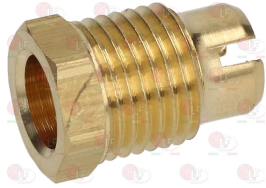

Suitable for:

3020200 FITTING FOR THERMOCOUPLE $\varnothing$ 6.5 mm
thread M10x1