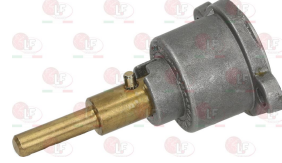

ALPENINOX

Suitable for:

3348231 CAP WITH PIN $\varnothing$ 6x4.6 mm
pin length 35/21 mm upper/lower
for model PEL 22