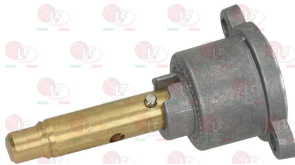

ALPENINOX 056597

Suitable for:

**3348019 CAP WITH PIN  $\varnothing$  10x9 mm**  
pin length 26 mm  
for model PEL 22

**3348232 CAP WITH PIN  $\varnothing$  8x6.5 mm**  
pin length 39/7 mm upper/lower  
for model PEL 22