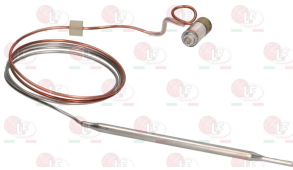

3523039 SENSING ELEMENT MINISIT 30 $\div$ 100°C
capillary length 1050 mm
bulb $\varnothing$ 5x125 mm