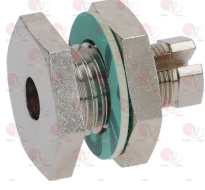

Suitable for:

3523060 OIL SEAL FITTING $\varnothing$ 6.5 mm
internal thread M10x0.75 - external thread M14x1.5