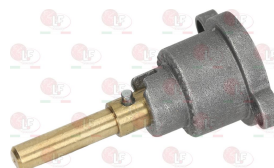

3348220 CAP WITH PIN $\varnothing$ 6x4.6 mm
pin length 30/23 mm upper/lower
for model PEL 21