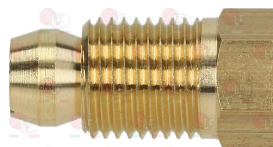

ALPENINOX

Suitable for:

3020084 FITTING AND OLIVE $\varnothing$ 6 mm

ALPENINOX 052834

3001003 IGNITION PLUG ROUND $\varnothing$ 7x44 mm
M faston M4x1 mm
overall length 65 mm
for Solid top range (ALPENINOX) 20TP100T49

ALPENINOX 0C0488
ALPENINOX 056754

ALPENINOX 051565

ALPENINOX 051977

3020124 IGNITION PLUG ROUND $\varnothing$ 7x44 mm

connection $\varnothing$ 2.4 mm
overall length 58 mm