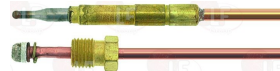

ALPENINOX 0M0893

3440895 THERMOCOUP.SIT QUICK M9x1 150 cm -10 PCS