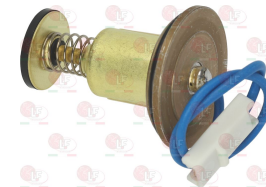

**3182008 MAGNETIC UNIT SIT**  
head  $\varnothing$  35 mm - end piece  $\varnothing$  20 mm - length 47 mm  
for valve SIT NOVASIT 820

**3001008 PIEZO IGNITER**  
a  $\varnothing$  14 mm hole is required for the assembly  
faston M  $\varnothing$  2.4 mm