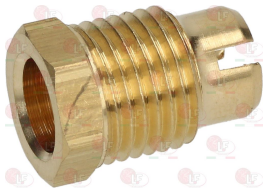

ALPENINOX 0C0121

ALPENINOX 003609

3020085 FITTING FOR SPARKING PLUG FIXING M10x1mm