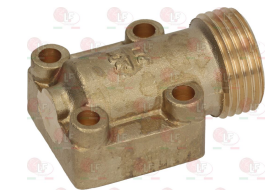

3348213 FLANGE $\varnothing$ 12/10 mm
without adjustment
thread M20x1.5 mm
for model PEL 22S