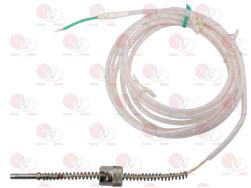

ALPENINOX 0K5152

40K5055 THERMOCOUPLE PROBE TCK 2500 mm
2-wire probe
bulb $\varnothing$ 4x33 mm - bayonet fixing