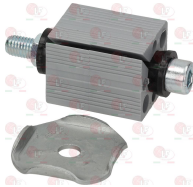

ALPENINOX 031751

Suitable for:

- 3346152 CASTOR SWIVEL WITH PIN**  
with ZINC PLATED supports - polypropylene nucleus  
synthetic rubber ring  
dimension  $\varnothing$  125x30 mm - load capacity 100 kg  
pipe pin 40x40 mm

ALPENINOX 0S0129

- 3346162 EXPANDER FOR SQUARE PIPE 20x20 mm**

- 3346196 EXPANDER FOR SQUARE PIPE 36-40 mm**

- 3346157 SQUARE PIPE FLARER 36x36 mm**

ALPENINOX 033655

- 3346164 CASTOR SWIVEL WITH PIN**  
with ZINC PLATED supports - polypropylene nucleus  
synthetic rubber ring  
dimension  $\varnothing$  125x30 mm - load capacity 100 kg  
square pipe pin 20x20 mm