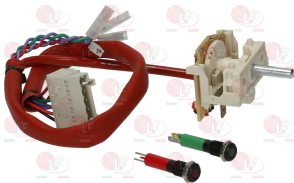

ALPENINOX 0K5163

40C0084 KIT SELECTOR SWITCH 0-9 POSITIONS
complete with indicator lamp, connectors
and cables - potentiometer
contact capacity 16A 250V