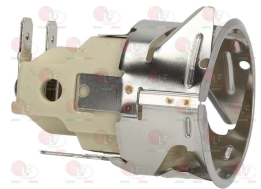

ALPENINOX 0H7035

2101372 LAMP RECEPTACLE FOR LAMP E14 15-25W 230V
mounting hole $\varnothing$ 38 mm
max temperature 300°C

ALPENINOX 0C5508

D421015 OVEN LAMP DR FISCHER E14 15W 230V
 $\varnothing$ 22x49 mm - max temperature 300°C