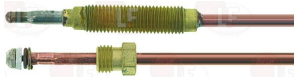

ALPENINOX

Suitable for:

3440157 THERMOCOUPLE SIT M8x1 60 cm COUPL. M8x1

ALPENINOX 055106

Suitable for:

3440064 NUT FOR THERMOCOUPLE M8x1

ALPENINOX 055033

3440053 THERMOCOUPLE SIT M8x1 60 cm THREAD M8x1

ALPENINOX 0K5688

3440064 NUT FOR THERMOCOUPLE M8x1

ALPENINOX 055033

3440853 THERMOCOUPLE SIT M8x1 60 cm - 10 PCS CONNECTOR M8x1

ALPENINOX 0K5688

ALPENINOX 055106

3440847 THERMOCOUPLE SIT M8x1 75 cm - 10 PCS ALUMINIZED HEAD

ALPENINOX 054102

ALPENINOX 054103

ALPENINOX 054104

ALPENINOX 058332

3440029 THERMOCOUPLE SIT M8x1 85 cm

ALPENINOX 0G2906

3440829 THERMOCOUPLE SIT M8x1 85 cm - 10 PCS

ALPENINOX 0G2906

3440829 THERMOCOUPLE SIT M8x1 85 cm - 10 PCS

ALPENINOX 0G2906

3440809 THERMOCOUPLE SIT M9x1 100 cm - 10 PCS CONNECTOR M8x1

ALPENINOX 052163