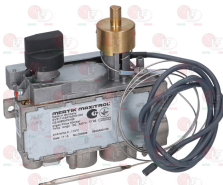

ALPENINOX 0C5245

ALPENINOX 006460

**4056009 CAP FOR VALVE EUROSIT-MERTIK  $\varnothing$  3/8"**  
 with OR

ALPENINOX 056009

**3186666 KNOB GASKET  $\varnothing$  38x27x5 mm**

ALPENINOX 006465

**40G5266 GAS VALVE MERTIK 100÷340°C**  
 model GV31T-C3A7A2K0-004  
 inlet  $\varnothing$  3/8"F - outlet  $\varnothing$  3/8"F  
 thermocouple connection M9x1  
 maximum gas inlet pressure 50 mbar  
 complete with ignition cable length 900 mm  
 capillary length 720 mm  
 bulb  $\varnothing$  4x65 mm  
 D-shaped pin 8x6.5 mm