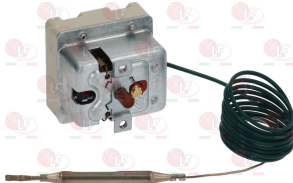

ALPENINOX 004269

3444574 **THREE-PHASE THERMOSTAT 360°C**
with manual reset
covered capillary length 1200 mm - 20A 400V
bulb $\varnothing$ 6x79 mm

ALPENINOX 004600

3444251 **THREE-PHASE THERMOSTAT 50-300°C**
D-shaped pin $\varnothing$ 6x4.6 mm
covered capillary length 1100 mm - 10A 400V
bulb $\varnothing$ 3x220 mm