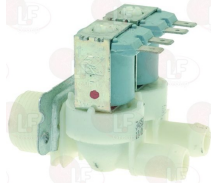

ALPENINOX_0W2908

3120514 SOLEN. VALVE ELBI TYPE 353 2 WAY 180°
24V 50/60Hz - max. temperature 90°C
inlet 3/4" - two outlets ø 13.5 mm