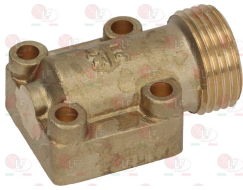

Suitable for:

3348213 **FLANGE $\varnothing$ 12/10 mm**
without adjustment
thread M20x1.5 mm
for model PEL 22S