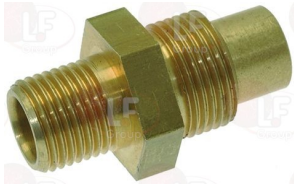

ALPENINOX 052116

**3025001 BURNER  $\varnothing$  83 mm**

ALPENINOX 052119

ALPENINOX 058182

**3025235 BURNER HEAD  $\varnothing$  84 mm**  
series with conical connection

ALPENINOX 002461

**3025803 NOZZLE HOLDER BURNER**  
pipe fitting inlet M16x1.5 mm  
with fastening coupling M20x1.5 mm  
with hole for nozzle M10x1 mm