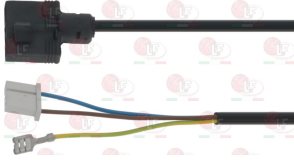

Suitable for:

**5068646 ELECTRIC COUPLING WITH CABLE**  
cable length 1100 mm - 3 threads  
for valve sit 840 SIGMA-843 SIGMA-845 SIGMA  
for valve sit 848 SIGMA

**5095069 LOCKING NUT OLIVE  $\varnothing$  3/4"**  
pipe  $\varnothing$  16 mm  
for VALVE 840 SIGMA-848 SIGMA