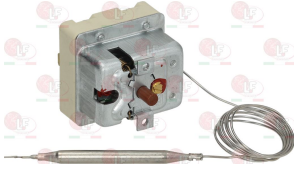

Suitable for:

3444483 SINGLE-PHASE THERMOSTAT 230°C
with manual reset
capillary length 900 mm - 0.5A 12V
bulb $\varnothing$ 6x87 mm

ALPENINOX 0C4279

Suitable for:

3444377 SINGLE-PHASE THERMOSTAT 240°C
with manual reset
covered capillary length 1300 mm - 16A 250V
bulb $\varnothing$ 6x80 mm - with adapter nipple bland M10x1