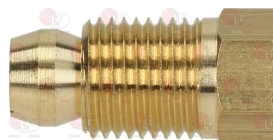

ALPENINOX 059305

3020084 FITTING AND OLIVE $\varnothing$ 6 mm