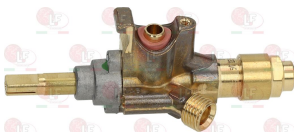

ALPENINOX 002185

**3348023 FLANGE HORIZONTAL  $\varnothing$  12/10 mm**  
thread M20x1.5  
for model PEL 22

ALPENINOX 0S0053

**3348248 FLANGE HORIZONTAL M22x1 mm**

ALPENINOX

**3348063 GAS TAP SABAF**  
without pilot flame  
flange pipe connection  $\varnothing$  16 mm  
outlet fitting  $\varnothing$  1/4" M  
thermocouple connection M8x1  
D-shaped pin  $\varnothing$  8x6.5 mm