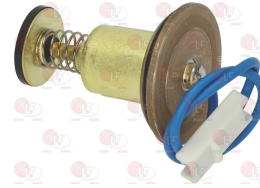

# ALPENINOX

Suitable for:

**3182008 MAGNETIC UNIT SIT**  
head  $\varnothing$  35 mm - end piece  $\varnothing$  20 mm - length 47 mm  
for valve SIT NOVASIT 820

ALPENINOX 056589

**3440200 THERMOPILE WITH TWIN LEAD  $\varnothing$  9x65 mm**  
cable length 800 mm - with coupling M11X1