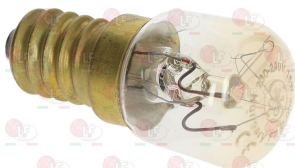

ALPENINOX 0K3359

2102048 HALOGEN LAMP R7s 160W 230V
length 118 mm

ALPENINOX 093041

3221041 LAMP E14 15W 230V
max temperature 300°C - ø 22x50 mm