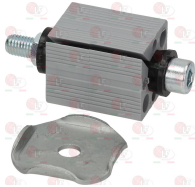

- 3346156 SQUARE PIPE FLARER 25x25 mm**

- 3528001 CYLINDER HEAD SCREW M10x80**  
burnished iron alloy - with hexagon socket  
UNI 5931 - DIN 912 - ISO 4762

- 3346163 EXPANDER FOR SQUARE PIPE 29x29 mm**

Suitable for:

**3346196 EXPANDER FOR SQUARE PIPE 36-40 mm**

**3346157 SQUARE PIPE FLARER 36x36 mm**

ALPENINOX 033655

**3346166 CASTOR SWIVEL WITH PIN**  
with ZINC PLATED supports - polypropylene nucleus  
synthetic rubber ring  
dimension  $\varnothing$  125x30 mm - load capacity 100 kg  
pin for pipe  $\varnothing$  22 mm