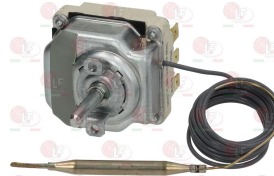

ALPENINOX 052916

3744062 THREE-PHASE THERMOSTAT 100-350°C
D-shaped pin $\varnothing$ 6x4.6 mm
capillary length 1470 mm - 16A 400V
bulb $\varnothing$ 6x75 mm