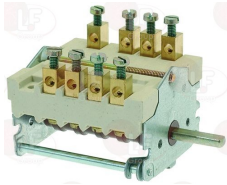

ALPENINOX 054375

3057140 SELECTOR SWITCH 0-1 POSITIONS
contact capacity 32A 250V - max 150°C
D-shaped pin $\varnothing$ 6x4.6 mm