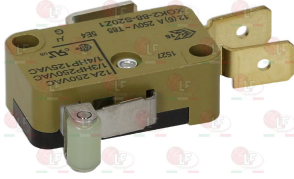

**9240007 MICROSWITCH PIZZATO MKV11D30**  
16A 250V

ALPENINOX 004175

Suitable for:

**3240406 MICROSWITCH SAIA-BURGESS**  
model XGK2-88-S20Z1  
10(4)A 250V

ALPENINOX 0H6597

Suitable for:

**9240002 MICROSWITCH SAIA-BURGESS XP52-Z51**  
16A 250V