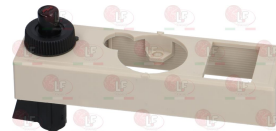

ALPENINOX 052671

ALPENINOX 054817

**3001071 PIEZO IGNITER MINISIT WITH COVER**  
M faston 2.4 mm

ALPENINOX 0C8410

ALPENINOX 051567

ALPENINOX 054269

**3523036 REDUCTION STRAIGHT  $\varnothing$  3/8" F -  $\varnothing$  1/2" F**  
in brass with internal and external thread  
internal thread  $\varnothing$  3/8" F - external thread  $\varnothing$  1/2" F  
for MINISIT flange