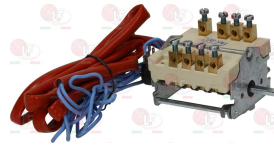

ALPENINOX 0K5118

40K5163 KIT SELECTOR SWITCH 0-1 POSITIONS
complete with potentiometer and cables
contact capacity 32A 250V - max 150°C
D-shaped pin $\varnothing$ 6x4.6 mm