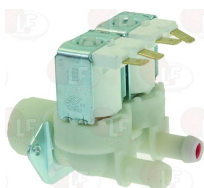

ALPENINOX_0W2908

3120255 SOLEN. VALVE T&P 2 WAY 180°
220/240V 50/60Hz - max. temperature 90°C
inlet 3/4" - two outlets ø 10.5 mm
1 outlet with red adjuster 0.5 L/min