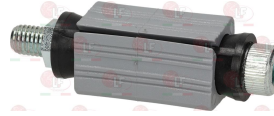

ALPENINOX

Suitable for:

3346156 SQUARE PIPE FLARER 25x25 mm