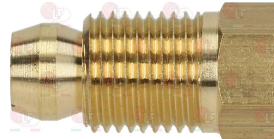

3020108 DEFLECTOR 1 FLAME

3020084 FITTING AND OLIVE $\varnothing$ 6 mm