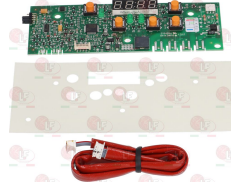

# ALPENINOX

Suitable for:

**3390382 CONTROL ELECTRONIC BOARD 183x50 mm**  
cable length 600 mm

ALPENINOX 0C1897

Suitable for:

**40D7209 CONTROL PC BOARD KIT 170x60 mm**

ALPENINOX 0D7209

**40D6711 CONTROL PC BOARD 150x75 mm**