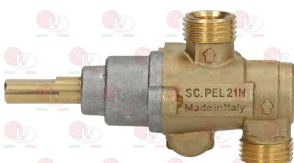

ALPENINOX 004956

3348015 GAS TAP 20/N
with pilot flame
fittings M16x1.5 mm
with flow regulator
D-shaped pin $\varnothing$ 8x6.5 mm