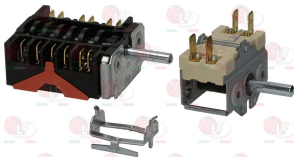

ALPENINOX 0K5090

40K5118 KIT SELECTOR SWITCH 0-1 POSITIONS
contact capacity 16A 250V - max 150°C
D-shaped pin $\varnothing$ 6x4.6 mm