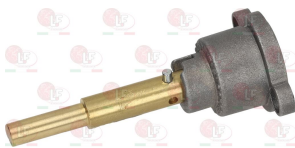

ALPENINOX 0K1367

3348219 CAP WITH PIN $\varnothing$ 6x4.6 mm
pin length 45/20 mm upper/lower
for model PEL 21