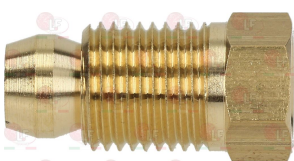

3020084 FITTING AND OLIVE $\varnothing$ 6 mm