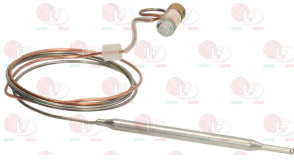

Suitable for:

3523051 SENSING ELEMENT MINISIT 110±190°C
capillary length 1050 mm
bulb ø 6x105 mm