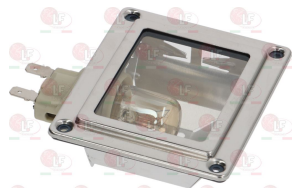

5072410 LAMP RECEPTACLE WITH LAMP E14 25W 230V
ceramic base $\varnothing$ 30 mm
external dimensions 75x60 mm
max. temperature 300°C

ALPENINOX 003956

3221172 FRAME FOR OVEN LAMP RECEPTACLE
external dimensions 96x80 mm