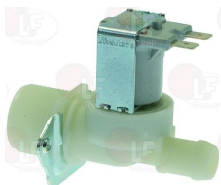

3120399 SOLENOID VALVE ROBERTSHAW 1 WAY 180°
12V 50/60Hz - max temperature 90°C
inlet 3/4" - outlet ø 13.5 mm
operating pressure from 0.2 to 10 bar