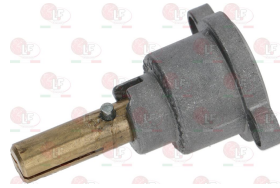

ALPENINOX 059854

3348021 CAP WITH PIN $\varnothing$ 8x6.5 mm
pin length 22 mm
for model PEL 21S