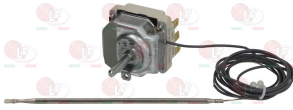

**40M2160 THERMOSTAT THREE-PHASE 120-206°C**  
 D-shaped pin  $\varnothing$  6x4.6 mm  
 capillary length covered 1780 mm - 10A 400V  
 bulb  $\varnothing$  4x160 mm

ALPENINOX 0M2160

Suitable for:

**3444221 THERMOSTAT THREE-PHASE 140°C**  
 with manual reset  
 covered capillary length 1000 mm - 10A 400V  
 bulb  $\varnothing$  6x175 mm