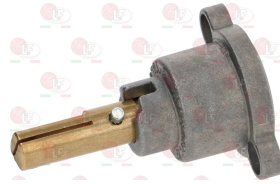

ALPENINOX

Suitable for:

3348243 CAP WITH PIN $\varnothing$ 8x6.5 mm
pin length 22/15 mm right/lef
for model PEL 21S