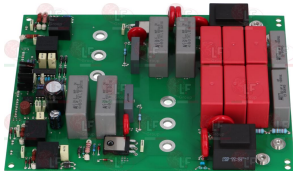

ALPENINOX 0C6362

40G2337 MOTHERBOARD 220x170 mm

ALPENINOX 0G2337

ALPENINOX 0G2629

40G4209 MOTHERBOARD 335x110 mm