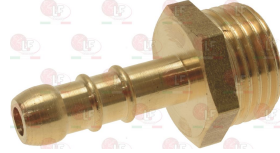

Suitable for:

3350008 HOSE-END FITTING $\varnothing$ 1/2" M