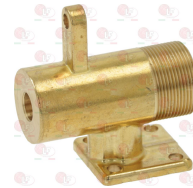

Suitable for:

3348017 CAP WITH PIN $\varnothing$ 10x8 mm
pin length 26 mm
for model PEL 22

ALPENINOX 056597

Suitable for:

3348062 CAP WITH PIN $\varnothing$ 10x8 mm
pin length 35 mm
for model PEL 23

ALPENINOX 059853

3348020 CAP WITH PIN $\varnothing$ 8x6.5 mm
pin length 22 mm
for model PEL 20S

ALPENINOX 059854

3348021 CAP WITH PIN $\varnothing$ 8x6.5 mm
pin length 22 mm
for model PEL 21S

ALPENINOX 002185

3348023 FLANGE HORIZONTAL $\varnothing$ 12/10 mm
thread M20x1.5
for model PEL 22

ALPENINOX 0S0053

3348248 FLANGE HORIZONTAL M22x1 mm

ALPENINOX

3348063 GAS TAP SABAF
without pilot flame
flange pipe connection $\varnothing$ 16 mm
outlet fitting $\varnothing$ 1/4" M
thermocouple connection M8x1
D-shaped pin $\varnothing$ 8x6.5 mm

ALPENINOX 004956

3348015 GAS TAP 20/N
with pilot flame
fittings M16x1.5 mm
with flow regulator
D-shaped pin $\varnothing$ 8x6.5 mm

ALPENINOX 054166

3348020 CAP WITH PIN $\varnothing$ 8x6.5 mm
pin length 22 mm
for model PEL 20S

ALPENINOX 059854