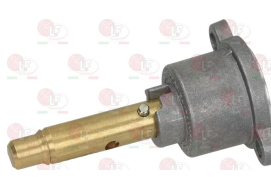

3348232 CAP WITH PIN $\varnothing$ 8x6.5 mm
pin length 39/7 mm upper/lower
for model PEL 22