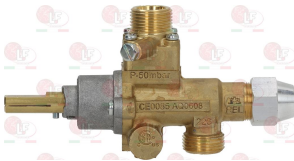

ALPENINOX 003859

3348003 GAS TAP 22S/V
with pilot flame
with vertical flange
fittings $\varnothing$ M20x1.5mm
with flow regulator
thermocouple connection M9x1
D-shaped pin $\varnothing$ 10x8 mm