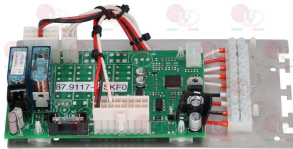

ALPENINOX 0D6711

**40C9758 CONTROL PC BOARD 295x98 mm**  
three D-shaped pins  $\varnothing$  6x4,6 mm

ALPENINOX 0C9758

ALPENINOX 0K5148

**40G6209 ELECTRONIC BOARD 125x75mm**  
plate dimensions 183x95 mm

ALPENINOX 0G4603