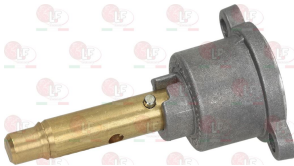

3348232 CAP WITH PIN $\varnothing$ 8x6.5 mm
pin length 39/7 mm upper/lower
for model PEL 22