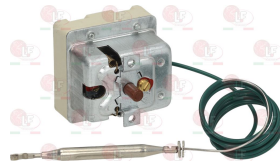

ALPENINOX 004472

3444439 **THREE-PHASE THERMOSTAT 245°C**
with manual reset
covered capillary length 900 mm
bulb $\varnothing$ 6x80 mm