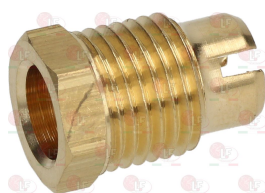

ALPENINOX 054032

3020200 FITTING FOR THERMOCOUPLE $\varnothing$ 6.5 mm
thread M10x1