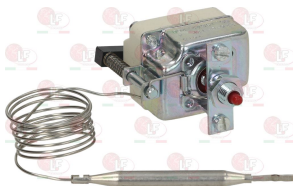

ALPENINOX 0C1000

3444026 SINGLE-PHASE THERMOSTAT 220°C
with manual reset
capillary length 900 mm - 16A 250V
bulb $\varnothing$ 6x80 mm

ALPENINOX 057347

3444080 SINGLE-PHASE THERMOSTAT 220°C
with manual reset
covered capillary length 2020 mm - 16A 250V
bulb $\varnothing$ 6x133 mm