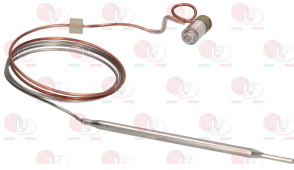

3523039 SENSING ELEMENT MINISIT 30 $\div$ 100°C
capillary length 1050 mm
bulb $\varnothing$ 5x125 mm