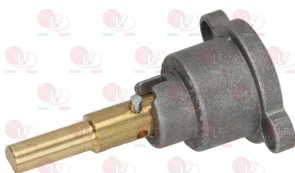

3348221 CAP WITH PIN $\varnothing$ 6x4.6 mm
pin length 30/17,5 mm upper/lower
for model PEL 21