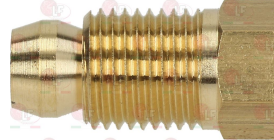

# ALPENINOX

Suitable for:

**3020078** PIPE FITTING  $\varnothing$  6 mm  
thread M10x1

ALPENINOX 003859

**3020083** FITTING AND OLIVE  $\varnothing$  4 mm

ALPENINOX 052833

**3020084** FITTING AND OLIVE  $\varnothing$  6 mm