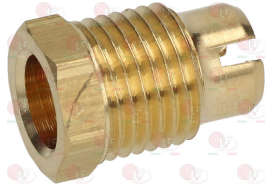

Suitable for:

**3020200 FITTING FOR THERMOCOUPLE $\varnothing$ 6.5 mm
thread M10x1**