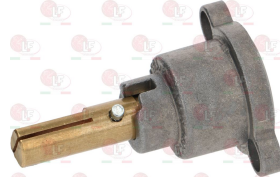

ALPENINOX

Suitable for:

3348243 CAP WITH PIN $\varnothing$ 8x6.5 mm
pin length 22/15 mm right/lef
for model PEL 21S