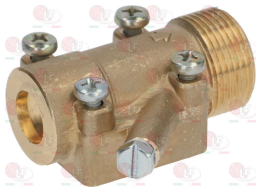

3348237 FLANGE HORIZONTAL $\varnothing$ 12/16 mm
without adjustment
thread M24x1.5 mm
for model PEL 23