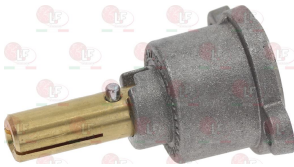

ALPENINOX 0M0883

ALPENINOX 0S0595

3348017 CAP WITH PIN $\varnothing$ 10x8 mm
pin length 26 mm
for model PEL 22