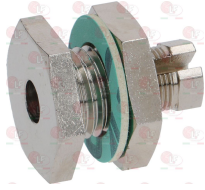

Suitable for:

3523060 OIL SEAL FITTING $\varnothing$ 6.5 mm
internal thread M10x0.75 - external thread M14x1.5