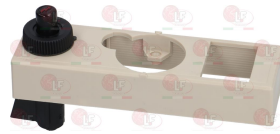

ALPENINOX

Suitable for:

3001071 PIEZO IGNITER MINISIT WITH COVER
M faston 2.4 mm