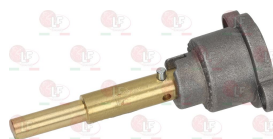

3348219 CAP WITH PIN $\varnothing$ 6x4.6 mm
pin length 45/20 mm upper/lower
for model PEL 21