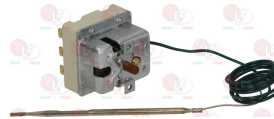

ALPENINOX 0C0270

3444306 **THREE-PHASE THERMOSTAT 360°C**
with manual reset
covered capillary length 900 mm - 10A 400V
bulb $\varnothing$ 4x120 mm