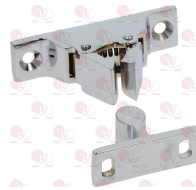

**3242185 LOCKING HANDLE RH/LH W/OUT KEY LOCK**  
straight handle  
base length 147x32 mm  
mounting distance 118-134 mm  
adjustable catch

ALPENINOX 093081

**3398021 OVEN DOOR CATCH**  
distance between holes 47 mm  
catch distance 27 mm