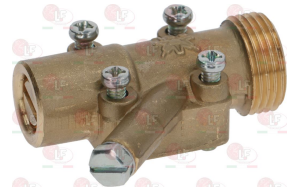

3348023 FLANGE HORIZONTAL $\varnothing$ 12/10 mm
thread M20x1.5
for model PEL 22