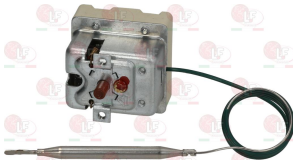

ALPENINOX 051644

3444331 THERMOSTAT THREE-PHASE 140°C
with manual reset
covered capillary length 900 mm - 20A 400V
bulb $\varnothing$ 6x88 mm
for boiler