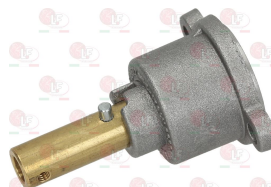

# ALPENINOX

Suitable for:

**3348029** PIPE FITTING  $\varnothing$  4 mm  
thread M10x1 mm  
for model PEL 21-22-24-25

ALPENINOX 052125

**5014757** PIPE FITTING  $\varnothing$  6 mm  
thread M10x1 mm

**3348229** CAP WITH PIN  $\varnothing$  10 mm  
pin length 31 mm  
for model PEL 22S/O