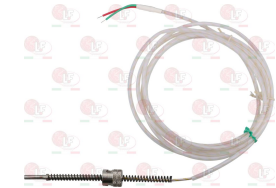

ALPENINOX 0K5055

40K5058 THERMOCOUPLE PROBE TCK 2600 mm
2-wire probe
bulb $\varnothing$ 4x70 mm - bayonet fixing