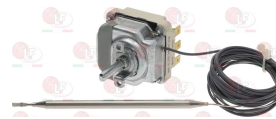

ALPENINOX 0K1686

2105238 THERMOSTAT THREE-PHASE 30-110°C
D-shaped pin $\varnothing$ 6x4.6 mm
capillary length covered 3000 mm - 10A 400V
bulb $\varnothing$ 6x140 mm