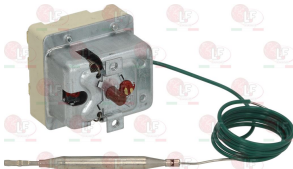

ALPENINOX 005941

3444557 **THREE-PHASE THERMOSTAT 270°C**
with manual reset
covered capillary length 870 mm - 20A 400V
bulb $\varnothing$ 6x78 mm