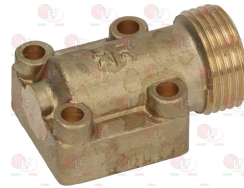

ALPENINOX

Suitable for:

3348213 FLANGE $\varnothing$ 12/10 mm
without adjustment
thread M20x1.5 mm
for model PEL 22S