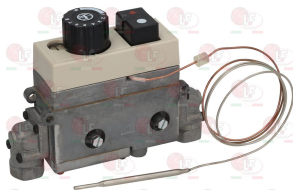

**2100757 CONNECTION FOR OLIVE  $\varnothing$  16 mm**  
thread  $\varnothing$  1/2" M

ALPENINOX

ALPENINOX 052668

**3523038 ELBOW FLANGE MINISIT  $\varnothing$  1/2" F**  
with screws and OR

**3523037 ELBOW FLANGE MINISIT  $\varnothing$  3/8" F**  
with screws and OR