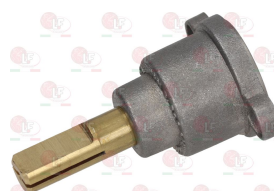

**3348020 CAP WITH PIN  $\varnothing$  8x6.5 mm**  
pin length 22 mm  
for model PEL 20S

ALPENINOX 059854

**3348059 MAGNET PROTECTION NUT M9x1**  
thread M18x1mm  
for model PEL 20-21-22

Suitable for:

**3182022 MAGNETIC GROUP PEL SMALL HEAD**  
head  $\varnothing$  15.5 mm - end piece  $\varnothing$  11.5 mm - length 44mm