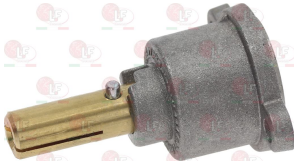

Suitable for:

3348017 CAP WITH PIN $\varnothing$ 10x8 mm
pin length 26 mm
for model PEL 22