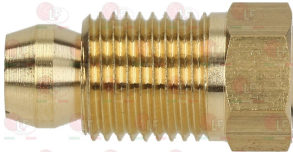

Suitable for:

3020084 FITTING AND OLIVE $\varnothing$ 6 mm