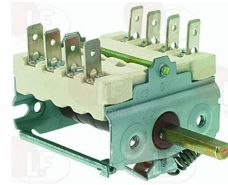

ALPENINOX 006649

3057177 SELECTOR SWITCH 0-1 POSITIONS
contact capacity 16A 250V - max 150°C
D-shaped pin $\varnothing$ 6x4.6 mm
for Fry top (ALPENINOX)
for Fryer (ALPENINOX)
for Oven under cooktop (ALPENINOX)