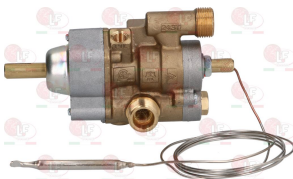

ALPENINOX 003859

3345006 THERMOSTATIC TAP 24ST
adjustment temperature 120-320°C
connections M20x1.5 mm
thermocouple connection M9x1
bulb $\varnothing$ 6x100 mm
capillary length 1200 mm
D-shaped pin $\varnothing$ 10x8 mm

ALPENINOX 058369

3348038 OLIVE FOR PIPE $\varnothing$ 10 mm
for model PEL 22-24-25