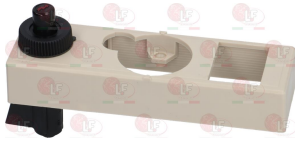

**3001009 PIEZO IGNITER JUNKERS**  
with faston 6.35x0.8 mm

ALPENINOX 0K0210

ALPENINOX 052539

ALPENINOX 058225

Suitable for:

Suitable for:

**3001071 PIEZO IGNITER MINISIT WITH COVER**  
M faston 2.4 mm

ALPENINOX 0C8410