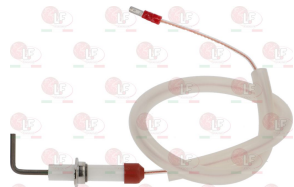

ALPENINOX 0C7419

3020208 ROUND IGNITION PLUG $\varnothing$ 9x60 mm
with silicone lead 900 mm
overall length 1010 mm
for BRATT PAN series HD900