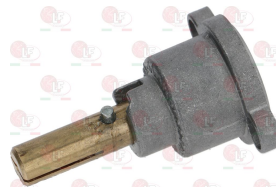

3348021 CAP WITH PIN $\varnothing$ 8x6.5 mm
pin length 22 mm
for model PEL 21S