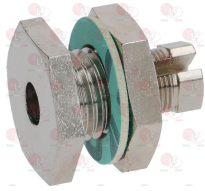

ALPENINOX 056587

3523060 OIL SEAL FITTING $\varnothing$ 6.5 mm
internal thread M10x0.75 - external thread M14x1.5