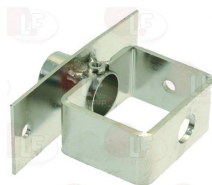

# ALPENINOX

**3023046 BURNER 400x175 mm**  
made of stainless steel

ALPENINOX 052855

Suitable for:

**4050874 MIXING CHAMBER 80x107x40 mm**  
made of chrome-plated iron  
bracket 107x40x2 mm  
distance between holes fixing 87 mm