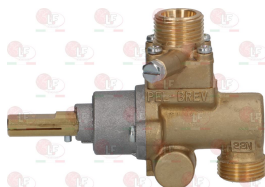

ALPENINOX 003859

3348004 GAS TAP 22N/V
with pilot flame
with vertical flange
fittings $\varnothing$ M20x1.5mm
with flow regulator
D-shaped pin $\varnothing$ 10x8 mm