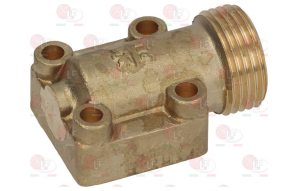

# ALPENINOX

Suitable for:

**3348231 CAP WITH PIN  $\varnothing$  6x4.6 mm**  
pin length 35/21 mm upper/lower  
for model PEL 22

**3348213 FLANGE  $\varnothing$  12/10 mm**  
without adjustment  
thread M20x1.5 mm  
for model PEL 22S