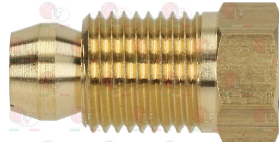

# ALPENINOX

Suitable for:

**3526292 ELECTRIC COUPLING WITH CABLE**  
cable length 1000 mm - 3 wires  
for sit valve 830-836 TANDEM

**3020084 FITTING AND OLIVE  $\varnothing$  6 mm**

ALPENINOX 052834

**2110618 DOUBLE COIL FOR VALVE**  
230V 50Hz  
for VALVE 840 SIGMA-848 SIGMA