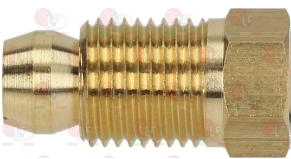

ALPENINOX 052834

2100724 COIL 24V
for valve 830 TANDEM-836 TANDEM