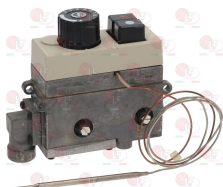

ALPENINOX

**2100757 CONNECTION FOR OLIVE  $\varnothing$  16 mm**  
thread  $\varnothing$  1/2" M

ALPENINOX 052668

Suitable for:

**3523038 ELBOW FLANGE MINISIT  $\varnothing$  1/2" F**  
with screws and OR