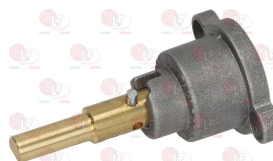

3348221 CAP WITH PIN $\varnothing$ 6x4.6 mm
pin length 30/17,5 mm upper/lower
for model PEL 21