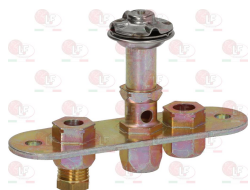

ALPENINOX 003859

**3020238 THREE-FLAME ST. STEEL PILOT BURNER SIT
without sparking plug, gas nozzle and gasket
thermocouple fitting included**

ALPENINOX 0C0744

3020085 FITTING FOR SPARKING PLUG FIXING M10x1 mm