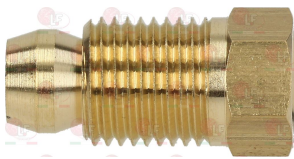

**3526677 EXTENSION FOR EUROSIT VALVE**  
D-shaped pin  $\varnothing$  10x8 mm

**3020083 FITTING AND OLIVE  $\varnothing$  4 mm**

ALPENINOX 052833

Suitable for:

**3020084 FITTING AND OLIVE  $\varnothing$  6 mm**