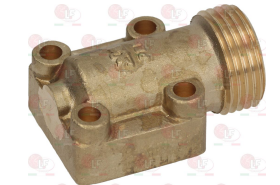

3348213 FLANGE $\varnothing$ 12/10 mm
without adjustment
thread M20x1.5 mm
for model PEL 22S