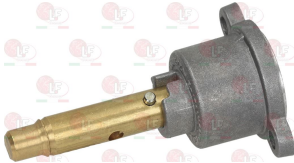

ALPENINOX 056597

Suitable for:

**3348019 CAP WITH PIN  $\varnothing$  10x9 mm**  
pin length 26 mm  
for model PEL 22

**3348232 CAP WITH PIN  $\varnothing$  8x6.5 mm**  
pin length 39/7 mm upper/lower  
for model PEL 22