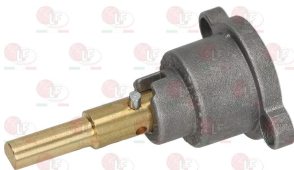

3348221 CAP WITH PIN $\varnothing$ 6x4.6 mm
pin length 30/17,5 mm upper/lower
for model PEL 21