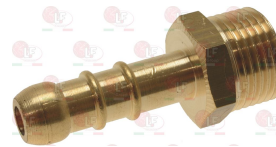

Potentiometers

40G0317 POTENTIOMETER
D-shaped pin $\varnothing$ 6x4.6 mm

ALPENINOX_0G0317

Pressure gauges

3054034 PRESSURE GAUGE $\varnothing$ 62 mm
coupling $\varnothing$ 1/8" M
range 0-1 bar

ALPENINOX_059515

3245022 PRESSURE GAUGE $\varnothing$ 63 mm
coupling $\varnothing$ 1/8" M
scale 0-1 bar

ALPENINOX_0C0712

Pressure regulators

3350001 PRESSURE REGULATOR BP1903VT
capacity 4 Kg/h
inlet $\varnothing$ 1/4" F
outlet $\varnothing$ 3/8" F
LPG low pressure regulator
outlet pressure 30mbar

ALPENINOX_0S0026

3350007 HOSE-END FITTING $\varnothing$ 3/8" M

3350012 INJECTOR NUT $\varnothing$ 1/4" M