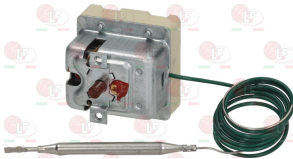

ALPENINOX 005295

3444556 **THREE-PHASE THERMOSTAT 170°C**
with manual reset
covered capillary length 900 mm - 20A 400V
bulb $\varnothing$ 6x87 mm