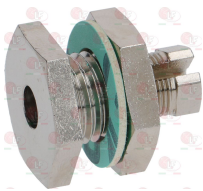

ALPENINOX 056587

3523060 OIL SEAL FITTING $\varnothing$ 6.5 mm
internal thread M10x0.75 - external thread M14x1.5