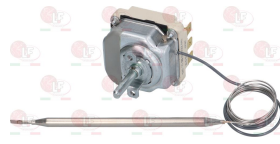

ALPENINOX 0G2825

3444076 THREE-PHASE THERMOSTAT 30-110°C
D-shaped pin $\varnothing$ 6x4.6 mm
covered capillary length 1200 mm - 10A 400V
bulb $\varnothing$ 6x130 mm