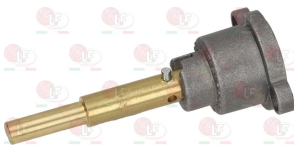

ALPENINOX 004282

3348219 CAP WITH PIN $\varnothing$ 6x4.6 mm
pin length 45/20 mm upper/lower
for model PEL 21