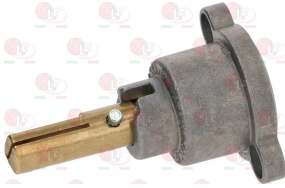

Suitable for:

**3348243 CAP WITH PIN  $\varnothing$  8x6.5 mm**  
pin length 22/15 mm right/lef  
for model PEL 21S

**3348058 MAGNET PROTECTION NUT M8x1**  
thread M18x1 mm  
for model PEL 20-21-22

**3182022 MAGNETIC GROUP PEL SMALL HEAD**  
head  $\varnothing$  15.5 mm - end piece  $\varnothing$  11.5 mm - length 44mm