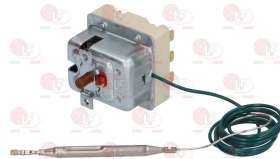

ALPENINOX 054932

3444444 **THREE-PHASE THERMOSTAT 250°C**
with manual reset
covered capillary length 900 mm - 20A 400V
bulb $\varnothing$ 6x90 mm