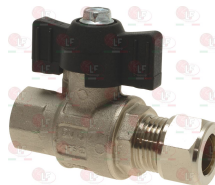

ALPENINOX 0C2670

3356064 DRAIN TAP $\varnothing$ 1/2"MF
internal exit $\varnothing$ 15 mm