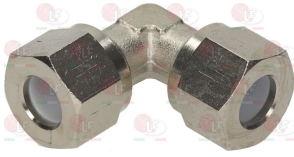

ALPENINOX

Suitable for:

3349588 LEVEL PIPE FITTING $\varnothing$ 3/8" M
for hose $\varnothing$ 10 mm