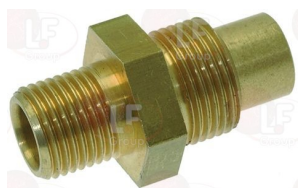

**3025803 NOZZLE HOLDER BURNER**  
pipe fitting inlet M16x1.5 mm  
with fastening coupling M20x1.5 mm  
with hole for nozzle M10x1 mm

ALPENINOX 002187

**3025244 SPACER FOR FLAME SPREADER 123 mm**

ALPENINOX 002197