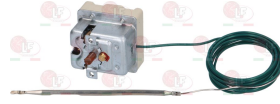

ALPENINOX 053183

Suitable for:

3444351 THREE-PHASE THERMOSTAT 295°C
with manual reset
covered capillary 1800 mm - 10A 400V
bulb $\varnothing$ 4x125 mm - 10A 400V
for TECNOINOX OVEN
for EMMEPI OVEN 900-750-700-650 - FRY TOP 900-750