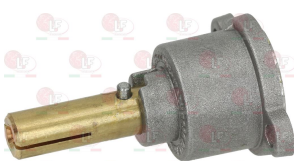

# ALPENINOX

Suitable for:

**3348029** PIPE FITTING  $\varnothing$  4 mm  
thread M10x1 mm  
for model PEL 21-22-24-25

ALPENINOX 052125

**5014757** PIPE FITTING  $\varnothing$  6 mm  
thread M10x1 mm

**3348229** CAP WITH PIN  $\varnothing$  10 mm  
pin length 31 mm  
for model PEL 22S/O