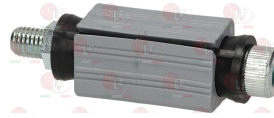

# ALPENINOX

Suitable for:

**3346156 SQUARE PIPE FLARER 25x25 mm**

**3346119 CASTOR SWIVEL WITH PLATE**  
with ZINC PLATED supports - polypropylene nucleus  
synthetic rubber ring  
dimension  $\varnothing$  125x30 mm - load capacity 100 kg  
fixing plate 95x70 mm  
distance between holes 70-50 mm