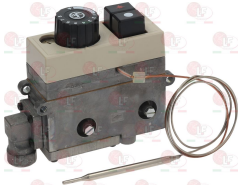

ALPENINOX 056590

3523049 MINISIT VALVE FOR FRYER 110±190°C
inlet ø 1/2"F - outlet ø 3/8"F
thermocouple connection M9x1
maximum gas inlet pressure 50 mbar
ambient temperature 0±60°C
capillary length 1050 mm
bulb ø 6x105 mm
with an elbow flange ø 3/8"F