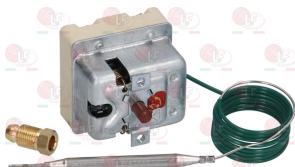

ALPENINOX 0KL815

3444695 3-PHASE THERMOSTAT 160°C
with manual reset
covered capillary length 900 mm - 20A 380V
bulb $\varnothing$ 6x89 mm - with stuffing gland fitting M10x1