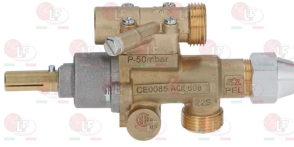

**3348032 PIPE FITTING  $\varnothing$  12 mm**  
thread M20x1.5 mm  
for model PEL 22-24-25

ALPENINOX 050670

**3020078 PIPE FITTING  $\varnothing$  6 mm**  
thread M10x1

ALPENINOX 003859

**3348002 GAS TAP 22S/O**  
 with pilot flame  
 with horizontal flange  
 fittings  $\varnothing$  M20x1.5mm  
 with flow regulator  
 thermocouple connection M9x1  
 D-shaped pin  $\varnothing$  10x8 mm