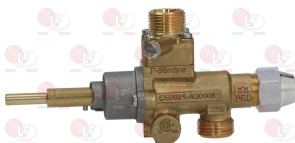

ALPENINOX 003859

2110454 GAS TAP 22S/V
with pilot flame
with vertical flange
fittings M20x1.5 mm
with flow regulator
thermocouple fitting M8x1
D-shaped pin $\varnothing$ 6x4.6 mm