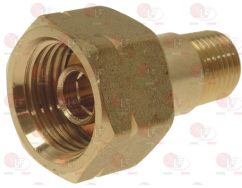

ALPENINOX OS0027

3350012 INJECTOR NUT $\varnothing$ 1/4" M