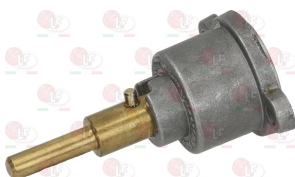

ALPENINOX 056597

3348231 CAP WITH PIN $\varnothing$ 6x4.6 mm
pin length 35/21 mm upper/lower
for model PEL 22