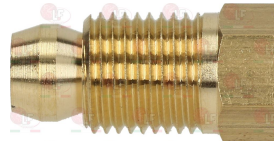

ALPENINOX 052833

3020084 FITTING AND OLIVE $\varnothing$ 6 mm