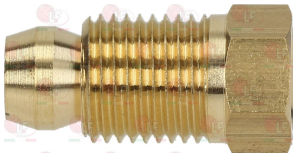

ALPENINOX 052144

ALPENINOX 056751

3020084 FITTING AND OLIVE $\varnothing$ 6 mm