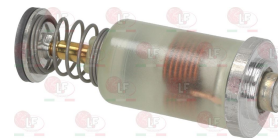

**3182011** **MAGNETIC UNIT PEL SMALL HEAD**  
head  $\varnothing$  15 mm - end piece  $\varnothing$  11 mm - length 44 mm  
for PEL tap models 20-21  
for EGA tap model 25213  
for JUNKERS tap model CH110