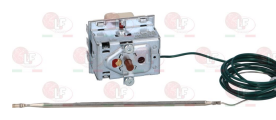

ALPENINOX 0K5117

3744150 THERMOSTAT THREE-PHASE 282°C
with manual reset
capillary length covered 1750 mm
bulb $\varnothing$ 4x160 mm