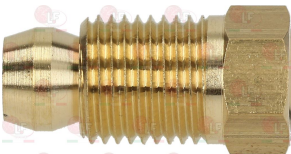

3020084 FITTING AND OLIVE $\varnothing$ 6 mm