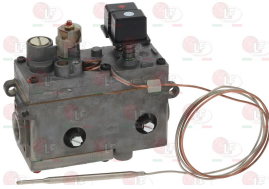

ALPENINOX 056591

3523923 MINISIT VALVE FOR FRYER 50÷190°C
inlet $\varnothing$ 1/2" F - outlet $\varnothing$ 3/8" F
thermocouple connection M9x1
maximum gas inlet pressure 50 mbar
ambient temperature 0÷60°C
length capillary 1200 mm
bulb $\varnothing$ 5x95 mm
without cover, knob and flanges