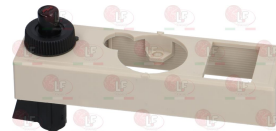

ALPENINOX 052671

ALPENINOX 054817

3001071 PIEZO IGNITER MINISIT WITH COVER
M faston 2.4 mm