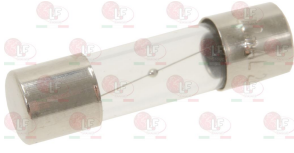

ALPENINOX

Suitable for:

3049012 DELAY FUSE $\varnothing$ 5x20 mm - 10 PCS
250V 800mA

ALPENINOX_0C2301

Suitable for:

3049068 QUICK ACTING FUSE $\varnothing$ 10x38 mm - 10 PCS
500V 1A