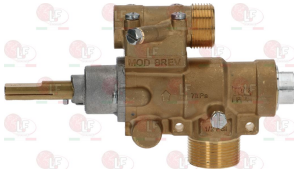

# ALPENINOX

Suitable for:

**5014757** PIPE FITTING  $\varnothing$  6 mm  
thread M10x1 mm

**3348011** GAS TAP 23S/O  
with pilot flame  
with horizontal flange  
inlet fitting M28x1.5mm  
outlet fitting M24x1.5mm  
with flow regulator  
thermocouple connection M9x1  
D-shaped pin  $\varnothing$  10x8 mm