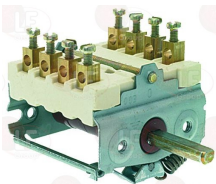

ALPENINOX 0C9700

3057014 SELECTOR SWITCH 0-1 POSITIONS
contact capacity 16A 250V - max 150°C
D-shaped pin $\varnothing$ 6x4.6 mm
back connection for thermostat