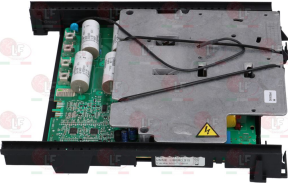

## Induction coils

**40D7220 INDUCTION GENERATOR KIT DOUBLE ZONE**  
 3000W 230V  
 complete with cable

ALPENINOX 0D7220