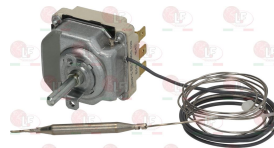

ALPENINOX 055996

3444561 **THREE-PHASE THERMOSTAT 50-300°C**
D-shaped pin $\varnothing$ 6x4.6 mm
covered capillary length 1740 mm - 16A 230V
bulb $\varnothing$ 6x80 mm