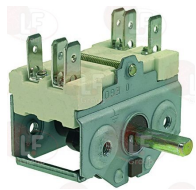

Suitable for:

ALPENINOX

3057017 **SELECTOR SWITCH 0-1 0-1 POSITIONS**
contact capacity 16A 250V - max 150°C
D-shaped pin $\varnothing$ 6x4.6 mm

ALPENINOX 0A2162

3057022 **SELECTOR SWITCH 0-1 0-1 POSITIONS**
contact capacity 16A 250V - max 150°C
D-shaped pin $\varnothing$ 6x4.6 mm