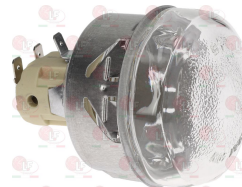

3221649 LAMP RECEPTACLE WITH GLASS E14
WITHOUT BULB
lamp glass ø 72 mm
mounting hole ø 68 mm
max temperature 300°C