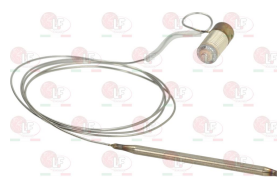

ALPENINOX 056592

3523048 SENSING ELEMENT MINISIT 100÷340°C
stainless steel capillary length 1050 mm
bulb ø 4x72 mm