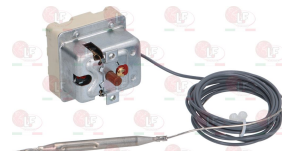

ALPENINOX 051369

3444143 **THREE-PHASE THERMOSTAT 240°C**
with manual reset
capillary length 1600 mm - 10A 400V
bulb $\varnothing$ 6x85 mm