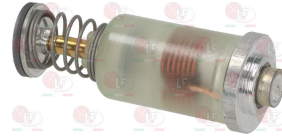

ALPENINOX

Suitable for:

3182011 MAGNETIC UNIT PEL SMALL HEAD
head $\varnothing$ 15 mm - end piece $\varnothing$ 11 mm - length 44 mm
for PEL tap models 20-21
for EGA tap model 25213
for JUNKERS tap model CH110