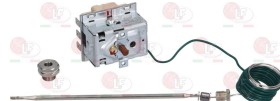

ALPENINOX 006307

40K4964 **THREE-PHASE THERMOSTAT 275°C**
with manual reset
covered capillary length 1470 mm
bulb 4x157 mm - with stuffing gland fitting M9x1
with complete tank sealing fitting M12x1