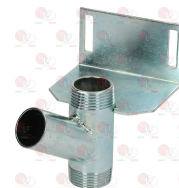

## Drain hoses

**3356090 DRAIN TAP FITTING  $\varnothing$  1"MM**  
side output  $\varnothing$  30 mm - coupling height 106 mm

ALPENINOX 0C5090

ALPENINOX 004728

**3356017 FITTING DRAIN TAP  $\varnothing$  1"MM**  
side exit  $\varnothing$  30 mm - bracket 89x70x50 mm  
distance between holes 70 mm-coupling height 80 mm