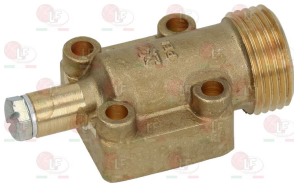

3348214 **FLANGIA WITH PRESSURE FITTING $\varnothing$ 12/10 mm**
thread M20x1.5 mm
for model PEL 22S