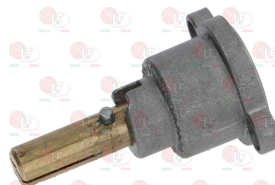

3348021 CAP WITH PIN $\varnothing$ 8x6.5 mm
pin length 22 mm
for model PEL 21S