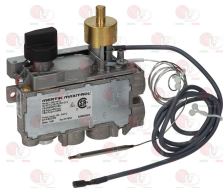

ALPENINOX 058773

ALPENINOX 0C0209

ALPENINOX 0C5247

3523055 **GAS VALVE MERTIK 100÷340°C**
model GV30T-C3A7A2K6E0/1
inlet $\varnothing$ 3/8" F - outlet $\varnothing$ 3/8" F
thermocouple connection M9x1
maximum gas inlet pressure 50 mbar
complete with ignition cable length 880 mm
capillary length 720 mm
bulb $\varnothing$ 4x65 mm
D-shaped pin 8x6.5 mm