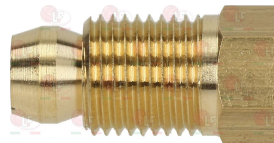

3020084 FITTING AND OLIVE $\varnothing$ 6 mm