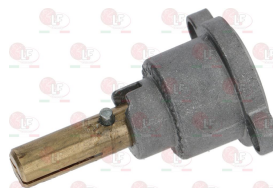

3348021 CAP WITH PIN $\varnothing$ 8x6.5 mm
pin length 22 mm
for model PEL 21S