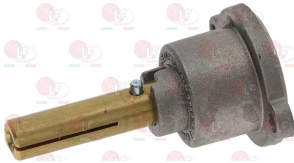

3348062 CAP WITH PIN $\varnothing$ 10x8 mm
pin length 35 mm
for model PEL 23

ALPENINOX 059853

3348027 FLANGE HORIZONTAL $\varnothing$ 12/16 mm
thread M24x1.5 mm
for model PEL 23