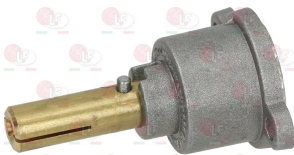

ALPENINOX 056597

3348019 CAP WITH PIN $\varnothing$ 10x9 mm
pin length 26 mm
for model PEL 22