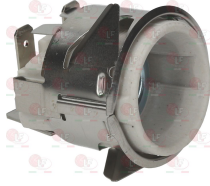

ALPENINOX

Suitable for:

3221399 LAMP RECEPTACLE E14 25W 230V
max temperature 300°C