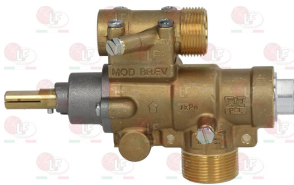

**3348035 PIPE FITTING  $\varnothing$  20 mm**  
thread M28x1.5  
for model PEL 23

ALPENINOX 054814

**3020078 PIPE FITTING  $\varnothing$  6 mm**  
thread M10x1

ALPENINOX 003859

**4005466 GAS TAP 23S/O**  
with pilot flame  
with horizontal flange  
inlet fitting M28x1.5 mm  
outlet coupling M24x1.5 mm  
without flow regulator  
thermocouple fitting M9x1  
D-shaped pin  $\varnothing$  10x8 mm