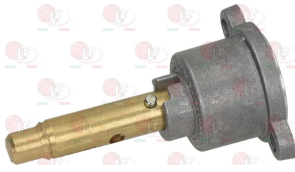

Suitable for:

3348232 CAP WITH PIN $\varnothing$ 8x6.5 mm
pin length 39/7 mm upper/lower
for model PEL 22