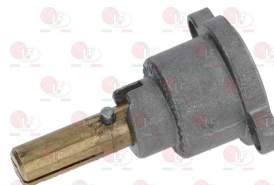

3348021 CAP WITH PIN $\varnothing$ 8x6.5 mm
pin length 22 mm
for model PEL 21S