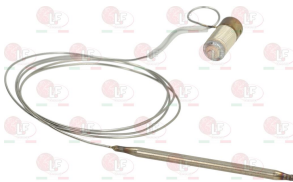

3523048 SENSING ELEMENT MINISIT 100 $\pm$ 340°C
stainless steel capillary length 1050 mm
bulb $\varnothing$ 4x72 mm