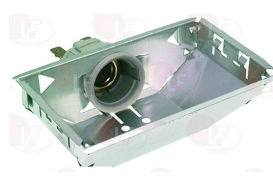

ALPENINOX 054319

ALPENINOX 054840

3221120 LAMP RECEPTACLE FOR LAMP E14 25W 230V
dimensioni esterne 106x65 mm