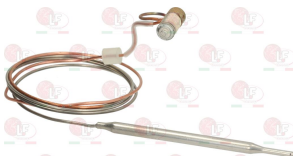

3523051 SENSING ELEMENT MINISIT 110 $\div$ 190°C
capillary length 1050 mm
bulb $\varnothing$ 6x105 mm