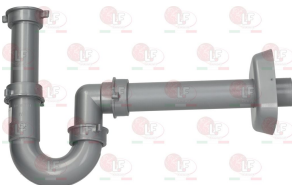

ALPENINOX 0CA279

3395026 PIPE SIPHON $\varnothing$ 1" 1/2
fitting for 1 assembly $\varnothing$ 1" 1/2
made of thermoplastic material