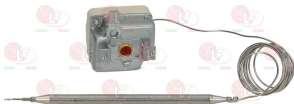

ALPENINOX 033716

4031379 THERMOSTAT SINGLE-PHASE 55°C
with automatic reset
capillary length 900 mm - 16A 250V
bulb $\varnothing$ 6x135 mm