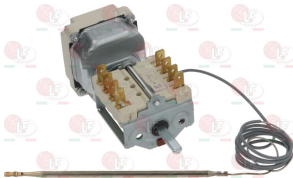

ALPENINOX 0K5034

**3057050 CONNECTING BRACKET 28x21x16 mm**  
 distance between hooking brackets 27 mm  
 f/connection between selector switch and thermost.

ALPENINOX 0A2205  
 ALPENINOX 054376

ALPENINOX 0KT779