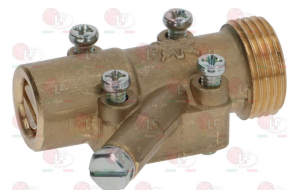

3348023 FLANGE HORIZONTAL $\varnothing$ 12/10 mm
thread M20x1.5
for model PEL 22

ALPENINOX 0S0053

3348229 CAP WITH PIN $\varnothing$ 10 mm
pin length 31 mm
for model PEL 22S/O