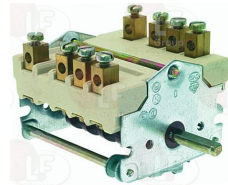

ALPENINOX 0G2759

3057013 SELECTOR SWITCH 0-1 0-1 POSITIONS
contact capacity 32A 250V - max 150°C
D-shaped pin $\varnothing$ 6x4.6 mm