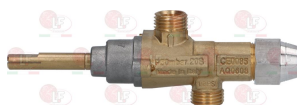

ALPENINOX 003859

3348075 GAS TAP 20/S
without pilot flame
fittings M16x1.5 mm
with flow regulator
thermocouple connection M8x1
D-shaped long pin $\varnothing$ 8x6.5 mm