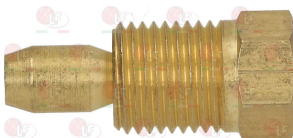

ALPENINOX 058772

**4056009 CAP FOR VALVE EUROSIT-MERTIK  $\varnothing$  3/8"**  
 with OR

ALPENINOX 056009

**3020083 FITTING AND OLIVE  $\varnothing$  4 mm**

ALPENINOX 052833

**5050400 FITTING FOR OLIVE  $\varnothing$  10 mm**  
 thread  $\varnothing$  3/8" M