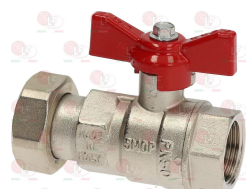

3356088 DRAIN TAP ø 3/4" FF

ALPENINOX 005917

ALPENINOX 005919