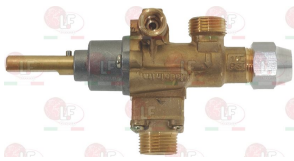

ALPENINOX 003859

40C0489 GAS TAP 22S/V
with pilot flame
with vertical flange
fittings M20x1.5 mm
with flow regulator
thermocouple fitting M9x1
D-shaped pin $\varnothing$ 10x8 mm