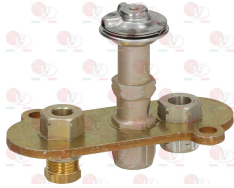

ALPENINOX 058383

**3020200** FITTING FOR THERMOCOUPLE  $\varnothing$  6.5 mm  
thread M10x1

ALPENINOX 0C0121

ALPENINOX 003609

**3020060** IGNITION PLUG ROUND  $\varnothing$  7x44 mm  
M faston M 4x1 mm  
overall length 82 mm  
model CB505/021 Junkers  
for model P502F