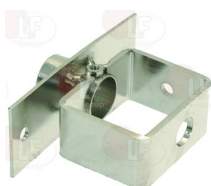

ALPENINOX 051389

4050874 MIXING CHAMBER 80x107x40 mm
made of chrome-plated iron
bracket 107x40x2 mm
distance between holes fixing 87 mm