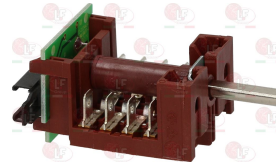

ALPENINOX 0A2205
ALPENINOX 054376

ALPENINOX 0KT779

ALPENINOX 006712

40C7415 KIT SELECTOR SWITCH 0-1 POSITIONS
complete with potentiometer and cables
contact capacity 16A 250V - max 150°C
D-shaped pin $\varnothing$ 6x4.6 mm