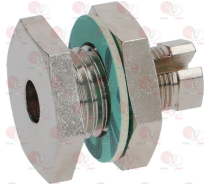

*Suitable **universal spare parts** may not be included*

Suitable for:

ALBA

Suitable for:

Burners, flame spreaders and accessories

3025284 FLAME SPREADER \varnothing 105 mm

ALBA 203312841005

3025290 NOZZLE HOLDER FOR PIPE \varnothing 12 mm
complete with nuts and olives
thread connection for hose M20x1.5 mm
tapered nozzle M11x1 mm
fastening fitting M15x1 mm

3020079 PIPE FITTING \varnothing 12 mm
thread \varnothing 3/8"M

2100757 CONNECTION FOR OLIVE \varnothing 16 mm
thread \varnothing 1/2"M

3523037 ELBOW FLANGE MINISIT \varnothing 3/8"
with screws and OR

3523047 LID MINISIT

Suitable for:

3182003 MAGNETIC UNIT SIT
head \varnothing 25 mm - end piece \varnothing 17 mm - length 56 mm
for valve SIT AC2 - VR8-MINISIT

3523060 OIL SEAL FITTING \varnothing 6.5 mm
internal thread M10x0.75 - external thread M14x1.5

3001111 **PIEZO IGNITER EUROSIT**
M faston \varnothing 2.4 mm

3020079 **PIPE FITTING \varnothing 12 mm**
thread \varnothing 3/8" M

3526123 **RUBBER PROTECTION FOR EUROSIT VALVE**

Heating elements

3755856 **HEATING ELEMENT 10200W 230/400V**
length 300 mm - width 180 mm
coupling M54 - complete with cables
with two holes for bulb
complete with OR gaskets