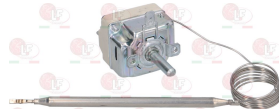

Suitable for:

ALBA

3440049 THERMOCOUPLE SIT M9X1 75 cm

ALBA 541933290750

Suitable for:

3440849 THERMOCOUPLE SIT M9x1 75 cm - 10 PCS

Thermostats

3444974 SINGLE-PHASE THERMOSTAT 100-615°C
complete with switch
D-shaped pin $\varnothing$ 6x4.6 mm
covered capillary length 1100 mm - 16A 250V
bulb $\varnothing$ 4x230 mm

ALBA 405611100083

3444736 SINGLE-PHASE THERMOSTAT 130°C
with manual reset
capillary length 850 mm - 16A 230V
bulb $\varnothing$ 6x130 mm

ALBA 405611100076

3444199 SINGLE-PHASE THERMOSTAT 230°C
with manual reset
complete with wiring
covered capillary length 850 mm - 16A 230V
bulb $\varnothing$ 4x120 mm - with adapter nipple bland M9x1

ALBA 405611000091

3444019 SINGLE-PHASE THERMOSTAT 30-90°C
D-shaped pin $\varnothing$ 6x4.6 mm
capillary length 1000 mm - 16A 250V
bulb $\varnothing$ 6x130 mm

ALBA 405611100073

3444663 SINGLE-PHASE THERMOSTAT 50-195°C
D-shaped pin $\varnothing$ 6x4.6 mm
covered capillary length 2300 mm
bulb $\varnothing$ 4x160 mm

ALBA 405611100088

3444376 SINGLE-PHASE THERMOSTAT 95-190°C
D-shaped pin $\varnothing$ 6x4.6 mm
covered capillary length 1010 mm - 16A 250V
bulb $\varnothing$ 6x100 mm - with adapter nipple band M10x1

ALBA 345353000006

3444307 THREE-PHASE THERMOSTAT 230°C
with manual reset
covered capillary length 900 mm - 10A 400V
bulb $\varnothing$ 6x100 mm - with adapter nipple band M10x1

ALBA 405611000007

3444506 THREE-PHASE THERMOSTAT 240°C
with manual reset
covered capillary length 900 mm - 10A 400V
bulb $\varnothing$ 4x150 mm

ALBA 405611100087