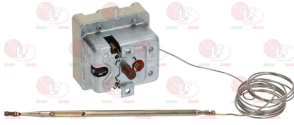

Suitable for:

3444592 THREE-PHASE THERMOSTAT 340°C
with manual reset
capillary length 1190 mm
bulb $\varnothing$ 4x128 mm

ALBA 405611100084

ALBA