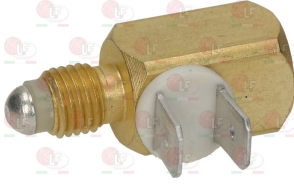

Thermocouples and accessories

3440015 INTERRUPTION CONNECTOR M9x1

ALBA 541910000400

3440054 THERMOCOUPLE SIT M8x1 85 cm THREAD M8x1