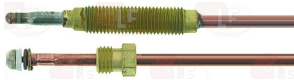

ALBA 500551

Thermocouples and accessories

3440015 INTERRUPTION CONNECTOR M9x1

ALBA 541910000400

3440054 THERMOCOUPLE SIT M8x1 85 cm THREAD M8x1

ALBA 541100427760

3440064 NUT FOR THERMOCOUPLE M8x1

3440854 THERMOCOUPLE SIT M8x1 85 cm - 10 PCS CONNECTOR M8x1