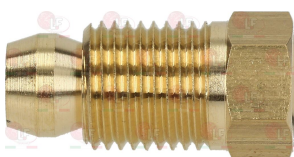

*Suitable **universal spare parts** may not be included*

Suitable for:

ALBA

Suitable for:

Burners, flame spreaders and accessories

3025284 FLAME SPREADER \varnothing 105 mm

ALBA 203312841005

3025290 NOZZLE HOLDER FOR PIPE \varnothing 12 mm
complete with nuts and olives
thread connection for hose M20x1.5 mm
tapered nozzle M11x1 mm
fastening fitting M15x1 mm

5058320 TUBE NUT FITTING \varnothing 10 mm
thread M14x1,5 mm

Suitable for:

ALBA

3526130 VALVE 630 EUROSIT OVEN 100÷340°C
 inlet \varnothing 3/8" F - outlet \varnothing 3/8" F
 thermocouple connection M9x1
 maximum gas inlet pressure 50 mbar
 outlet pressure adjustment range
 3÷18 mbar
 ambient temperature 0÷120°C
 capillary length 1050 mm
 bulb \varnothing 4x72 mm

ALBA 541910630310

4056009 CAP FOR VALVE EUROSIT-MERTIK \varnothing 3/8"
 with OR

3526677 EXTENSION FOR EUROSIT VALVE
 D-shaped pin \varnothing 10x8 mm

3020084 FITTING AND OLIVE \varnothing 6 mm

ALBA 319700958031

5050400 FITTING FOR OLIVE \varnothing 10 mm
 thread \varnothing 3/8" M

5021481 GAS OUTLET VALVE FITTING
 thread \varnothing 3/8" M - M16x1 mm

Suitable for:

3526128 **KNOB EXTENSION LENGTH 34 mm**
D-shaped pin \varnothing 8x6.5 mm