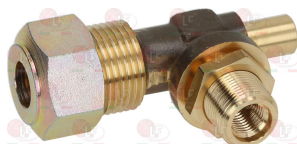

*Suitable **universal spare parts** may not be included*

Suitable for:

ALBA

Suitable for:

Burners, flame spreaders and accessories

3025284 FLAME SPREADER \varnothing 105 mm

ALBA 203312841005

3025290 NOZZLE HOLDER FOR PIPE \varnothing 12 mm
complete with nuts and olives
thread connection for hose M20x1.5 mm
tapered nozzle M11x1 mm
fastening fitting M15x1 mm

3025289 AERATION REGULATOR
internal \varnothing 42 mm - external \varnothing 45 mm
height 50 mm

Cables for piezo igniters

3001028 IGNITION LEAD 500 mm
with faston \varnothing 2.4 mm for ignition
with faston \varnothing 4 mm for sparking plug

Electric hot plates

3311054 ELECTRIC HOT PLATE 2600W 400V
 dimensions 220x220 mm
 terminal block electric connections
 with STAINLESS steel edge
 for electric cooking top

ALBA 541524400220

3311063 ELECTRIC HOT PLATE 3000W 400V
 dimensions 300x300 mm
 terminal block electric connections
 with STAINLESS steel edge
 for electric cooking top