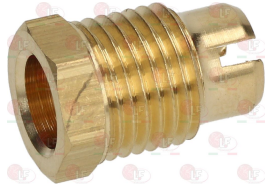

3020251 TARGET ONE-FLAME PILOT BURNER SIT
without sparking plug, gas nozzle and gasket

ALBA 541933290080

3020085 FITTING FOR SPARKING PLUG FIXING M10x1mm

Suitable for:

**3020200 FITTING FOR THERMOCOUPLE \varnothing 6.5 mm
thread M10x1**

**3020060 IGNITION PLUG ROUND \varnothing 7x44 mm
M faston M 4x1 mm
overall length 82 mm
model CB505/021 Junkers
for model P502F**

**3020294 IGNITION PLUG ROUND \varnothing 7x44 mm
M faston M4x1 mm
overall length 67 mm**