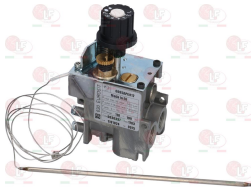

ALBA 16043

3068081 CAPACITOR ELECTRICAL 12.5µF
 450V 50/60Hz - ø 35xh71 mm

ALBA 15081

3068079 CAPACITOR ELECTRICAL 8µF
 450V 50/60Hz - ø 30xh71 mm

ALBA 16043

Electrical gas valves and accessories

3526140 VALVE 836 TANDEM \varnothing 1/2"FF
 inlet \varnothing 1/2"F - outlet \varnothing 1/2"F
 maximum gas inlet pressure 60 mbar
 max.gas outlet pressure adjustment range 7÷50 mbar
 outlet gas pressure setting range min.2÷45 mbar
 room temperature 0÷60°C
 power supply 230V 30A rectified

ALBA 12005

Gas valves and accessories

3526260 CAP FOR VALVE EUROSIT \varnothing 3/8"
with OR

ALBA 541910500631

3526258 EUROSIT VALVE FOR FRYER 110÷190°C
with new knob
inlet \varnothing 3/8" F - outlet \varnothing 3/8" F
thermocouple connection M9x1
maximum gas inlet pressure 50 mbar
outlet pressure adjustment range
3÷18 mbar
ambient temperature 0÷120°C
capillary length 1050 mm
bulb \varnothing 4x200 mm
RoHS certificated