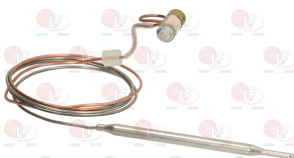

3523051 SENSING ELEMENT MINISIT 110 $\div$ 190 $^{\circ}$ C
capillary length 1050 mm
bulb $\varnothing$ 6x105 mm