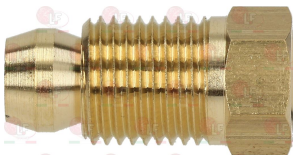

Gas valves and accessories

3526260 CAP FOR VALVE EUROSIT $\varnothing$ 3/8"
with OR

ALBA 541910500631

3526258 EUROSIT VALVE FOR FRYER 110÷190°C
with new knob
inlet $\varnothing$ 3/8" F - outlet $\varnothing$ 3/8" F
thermocouple connection M9x1
maximum gas inlet pressure 50 mbar
outlet pressure adjustment range
3÷18 mbar
ambient temperature 0÷120°C
capillary length 1050 mm
bulb $\varnothing$ 4x200 mm
RoHS certificated

ALBA 541910500630

4056009 CAP FOR VALVE EUROSIT-MERTIK $\varnothing$ 3/8"
with OR

3020084 FITTING AND OLIVE $\varnothing$ 6 mm

ALBA 319700958031

3526127 FLANGE FOR EXTENSION

3526260 CAP FOR VALVE EUROSIT $\varnothing$ 3/8"
with OR

ALBA 541910500631

3020083 FITTING AND OLIVE $\varnothing$ 4 mm

5050400 FITTING FOR OLIVE $\varnothing$ 10 mm
thread $\varnothing$ 3/8" M

5021481 GAS OUTLET VALVE FITTING
thread $\varnothing$ 3/8" M - M16x1 mm