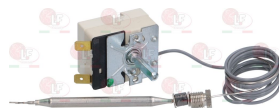

ALBA 405611100088

3444376 SINGLE-PHASE THERMOSTAT 95-190°C
D-shaped pin $\varnothing$ 6x4.6 mm
covered capillary length 1010 mm - 16A 250V
bulb $\varnothing$ 6x100 mm - with adapter nipple band M10x1