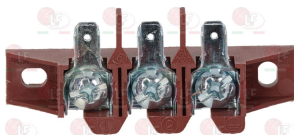

Terminal blocks

3247016 TERMINAL BLOCK 3-POLES FV273 40A 450V
for cable max 6 mm²
operating temperature 150°C
nominal voltage 450 V