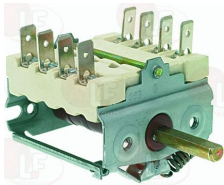

Selector switches

3057177 SELECTOR SWITCH 0-1 POSITIONS
contact capacity 16A 250V - max 150°C
D-shaped pin $\varnothing$ 6x4.6 mm