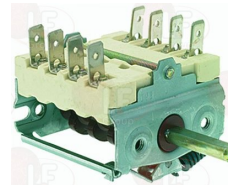

ALBA 345355300002

3057022 SELECTOR SWITCH 0-1 0-1 POSITIONS
contact capacity 16A 250V - max 150°C
D-shaped pin $\varnothing$ 6x4.6 mm