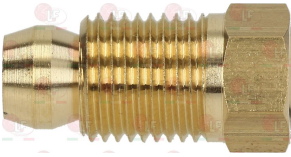

ALBA 13005

3186014 O-RING 06225 EPDM \varnothing 67 mm
ring thickness 5.34 mm - internal \varnothing 56.52 mm

ALBA 13015

Pilot burners and accessories

3020084 FITTING AND OLIVE \varnothing 6 mm

ALBA 319700958031