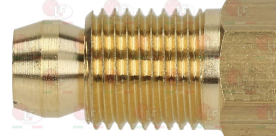

3020294 IGNITION PLUG ROUND ø 7x44 mm
M faston M4x1 mm
overall length 67 mm

ALBA

Suitable for:

3020109 DEFLECTOR 2 FLAMES

5048713 DEFLECTOR 3 FLAMES

3020084 FITTING AND OLIVE ø 6 mm

ALBA 319700958031

3001003 IGNITION PLUG ROUND ø 7x44 mm
M faston M4x1 mm
overall length 65 mm

ALBA 541910055036

3020124 IGNITION PLUG ROUND ø 7x44 mm
connection ø 2.4 mm
overall length 58 mm

3020365 IGNITION PLUG ROUND ø 7x44 mm
connection ø 2.4 mm
overall length 52 mm

Suitable for:

3020082 OLIVE FOR PIPE \varnothing 12 mm
for model PEL 22-24-25