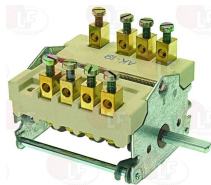

ALBA 345362103751

3057094 SELECTOR SWITCH 0-1 0-1 POSITIONS
contact capacity 32A 250V - max 150°C
D-shaped pin $\varnothing$ 6x4.6 mm